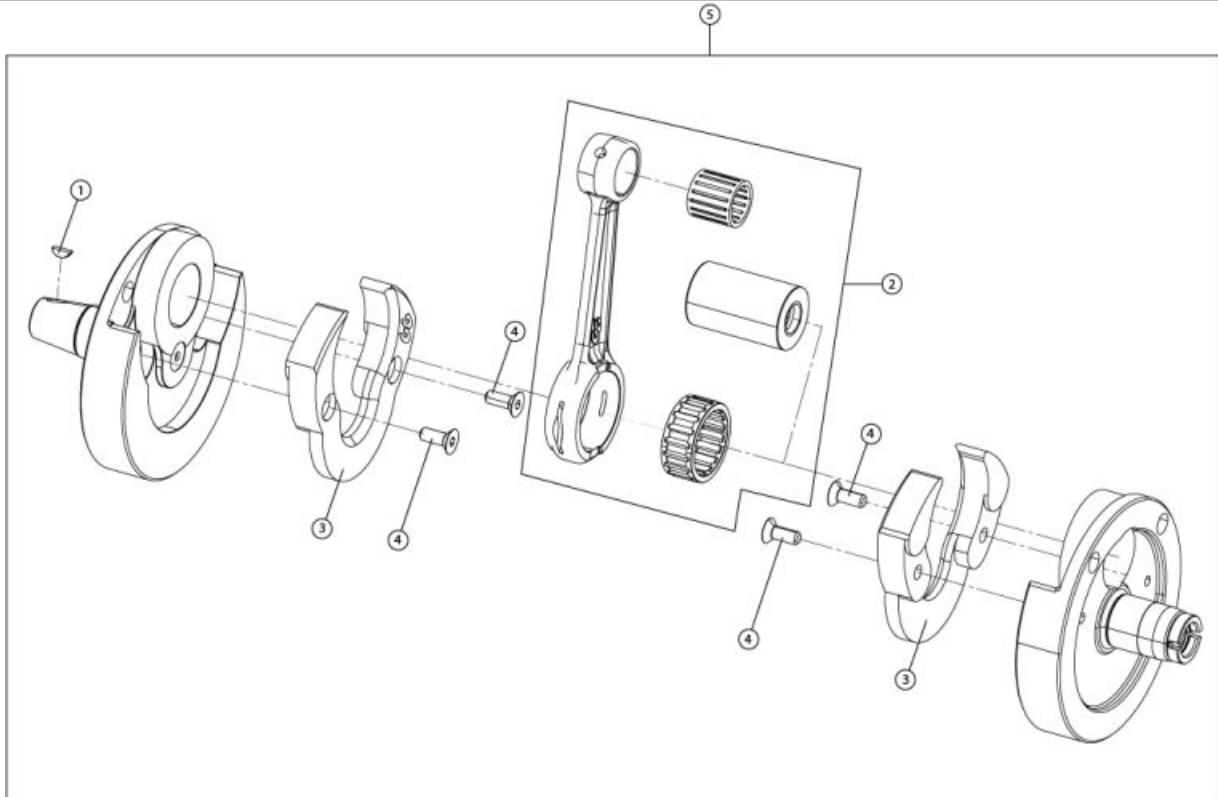

Crankshaft

1	Flywheel Key Pro MT280234016 (u. 1)
2	Rod Kit 280 Pro MT280212100 (u. 1) - 250cc / 280cc / 300cc
3	CONECTING ROD TXT 80-125 MT32000CT-CHA-1 (u. 1) - 125cc
3	NYLON CONTRAPESO TXT 2015 MT37000GG-CHA-1 (u. 2) - 125cc
3	CONTERWEIGHT NYLON MT280212021 (u. 2) - 250cc / 280cc / 300cc
4	6X16 c/sunk allen T0406016 (u. 4)
5	CRANK ASSY TXT 2019 250-280-300 MT30000CT-CSV-1 (u. 1)
5	CRANKSHAFT TRIAL KIT 80-125 MT30000CT-CHA-1 (u. 1)
7	Piston Pin Bearing 160/200 M01411001 (u. 1) - 125cc
7	Piston Pin Bearing Pro ME25616035 (u. 1) - 250cc / 280cc / 300cc
8	Crank Pin Bearing M01415001 (u. 1) - 125cc
8	BEARING 30x38x15,8 MT32050GG-AIZ-1 (u. 1) - 250cc / 280cc / 300cc