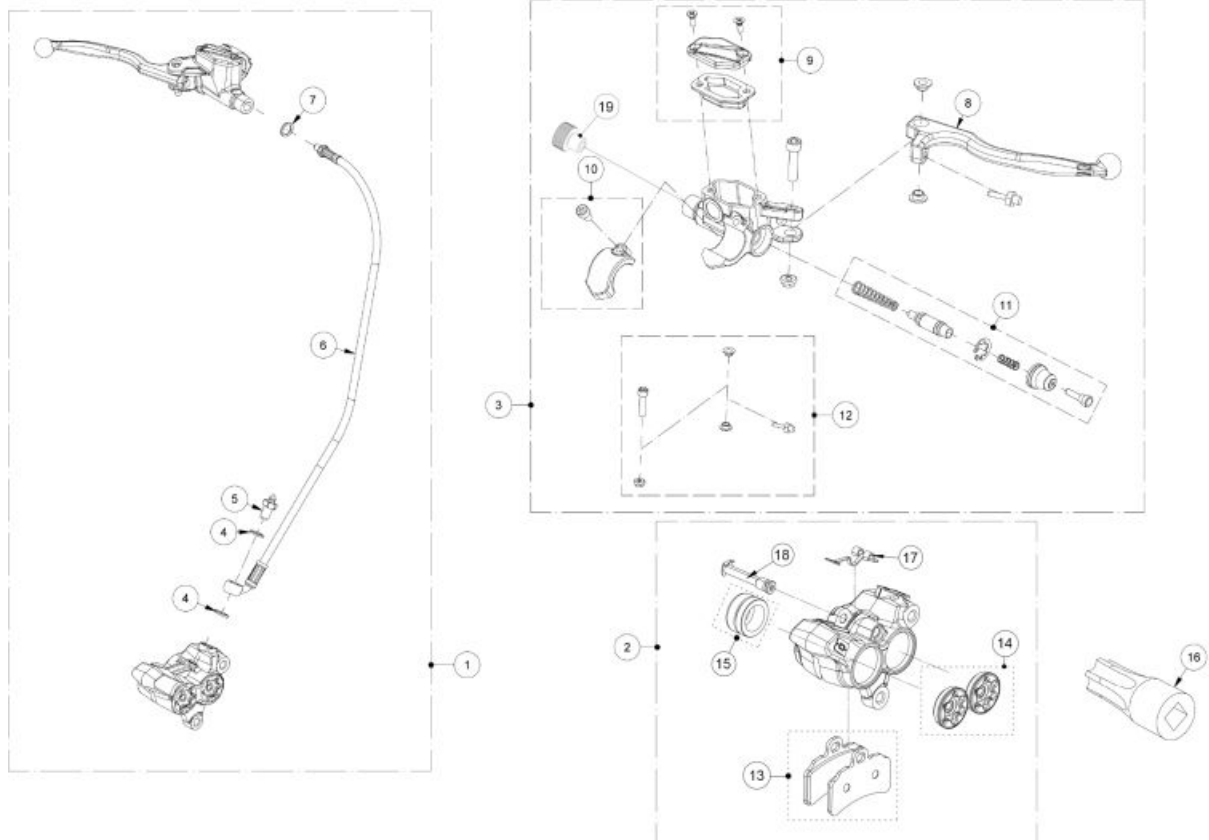

Front brake

1	FRONT BRAKE TXT BT60000CT-CSV-1 (u. 1)
2	CALIPER BRAKE FRONT TXT 2019 BT62000GG-CSV-1 (u. 1)
3	FRONT BRAKE PUMP BT61000CT-CSV-1 (u. 1)
4	WASHER, 10X14X1.5 ALUMINUM (B220001AL) BT280522007 (u. 2)
5	RACORD SANGRADOR LATIGUILLO FR BT61200GG-CJD-1 (u. 1)
6	HOSE, FRONT BRAKE BT611003013 (u. 1)
7	WASHER, 10X14X1.5 ALUMINUM (B220001AL) BT280522007 (u. 1)
8	FRONT BRAKE LEVER BT61300GG-CSV-1 (u. 1)
9	KIT, FRT.BRAKE PUMP COVER. TXT 2014 BT61010CT-CAS-1 (u. 1)
10	BRACKET PUMP BRAKE Y CLUTCH TXT RACING 2016 BT61350GG-CJD-1 (u. 1)
11	FRONT BRAKE PUMP REPAIR SET BT61405CT-CSV-1 (u. 1)
12	KIT AJUSTE LEVER S TXT REPL.FACTORY 2013 BT614003013 (u. 1)
13	FRONT BRAKE PADS TXT BT62500GG-CSV-1 (u. 1)
14	TAP.ES PINZA FRENO DEL..TXT RACING.2016 BT62030GG-CJD-1 (u. 1)
15	FRONT REPAIR PISTON CLAMP BT67560GG-CSV-1 (u. 1)

OBSOLETE