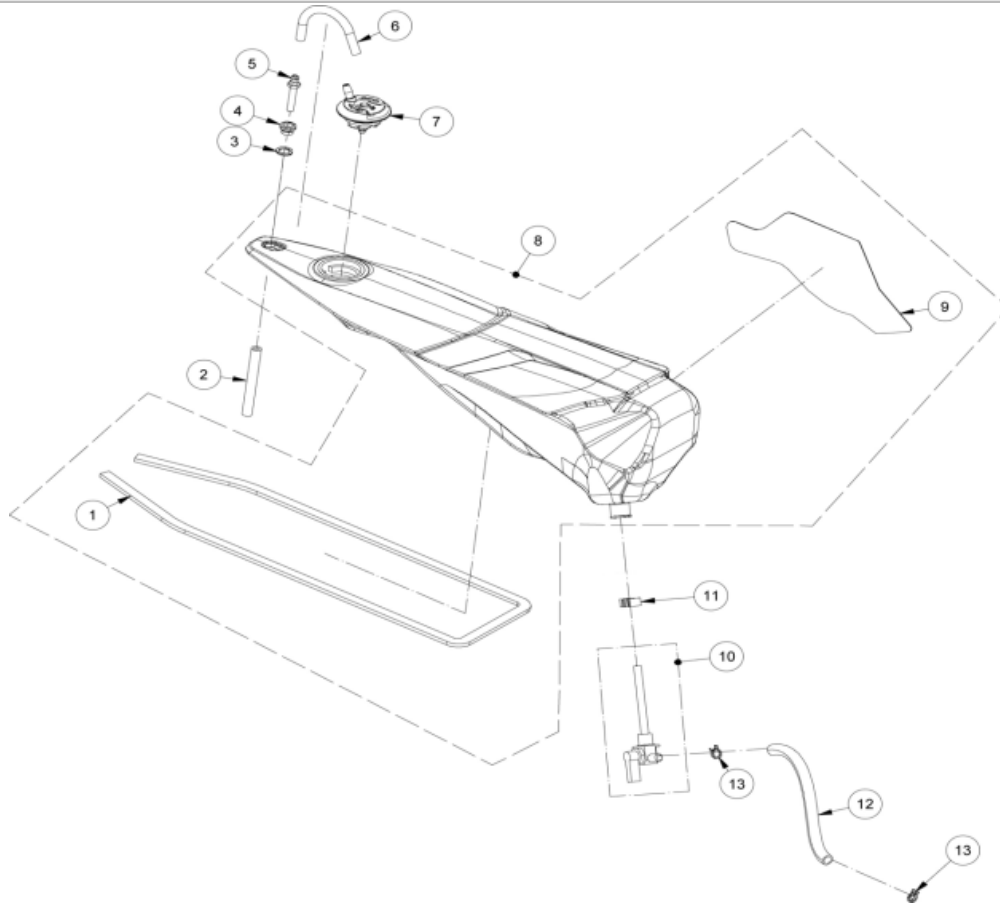

Fuel Tank

1	RUBBER SOUNDPROOFING BT80000093012 (u. 1)
2	SUPPLEMENTARY FUEL PIPE PLUG DESVAPORIZA BT80000063012 (u. 1)
3	RUBBER WASHER, 15X10X1.5 BT760953013 (u. 1)
4	BUSHING, FUEL TANK RACING 2013 BT761053013 (u. 1)
5	Hollow Tank Bolt 2012 BT80000033012 (u. 1)
6	TUBE SET DESVAPORIZADOR GASOLINE RAGA 20 BT80000073012 (u. 1)
7	CAP FUEL TANK TRIAL RAGA 2012 BT80000053012 (u. 1)
8	FUEL TANK TRIAL RACING 2013 WITH HEAT SH BT760013013CTR (u. 1)
9	HEAT SHIELD FOR FUEL TANK TXT RACING 201 BT960303013 (u. 1)
10	Petcock 50cc BIT50010031 (u. 1)
11	Clamp 17mm BIT50010033 (u. 1)
12	GASOLINE HOSE, TRIAL RACING 2013 BT780053013 (u. 1)
13	SPRING CLEVIS L200036 (u. 2)