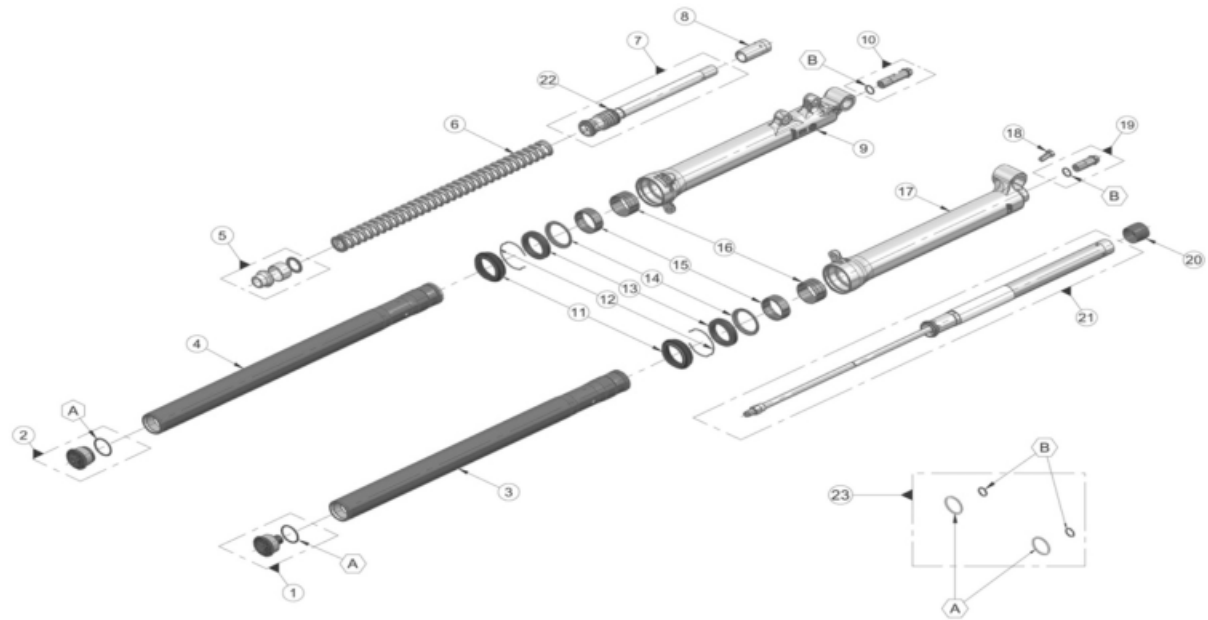

Front fork

1	SET CAP REGUL.COMPRISION (F110005) BT201203012 (u. 1)
2	SET CAP REGUL.COMPRISION FF11006 BT201253013 (u. 1)
3	BAR SUSP.OF RCHA F100018 BT201103013 (u. 1)
4	BAR SUSP.LEFT.F100019 BT201153013 (u. 1)
5	SET PRECARGA (F26002) BT201653012 (u. 1)
6	SPRING SUSP.(090493902) BT201703012 (u. 1)
7	GRUPO PUMP (F17002) BT201803012 (u. 1)
8	CONO LIMITADOR LEFT.(039002201) BT201603012 (u. 1)
9	FORK-LEG SUSP.LEFT.TECH BT20105GG-CJD-1 (u. 1)
10	TORN.REGUL.F160003 BT201763013 (u. 1)
11	DUSTKEEPER SUSP.TECH (493956141) BT20130GG-CJD-1 (u. 1)
12	SEEGER SUSP.TXT REPL.2013 BT201353013 (u. 1)
13	SEAL SUSP.(483951101) BT201403012 (u. 1)
14	RING SEAL OIL (047001300) BT201453012 (u. 1)
15	GLACIER SUSP.(046004000) BT201503012 (u. 1)
16	GLACIER FORK-LEG SUSP.(046003000) BT201513012 (u. 2)
17	FORK-LEG SUSP.RIGHT TECH (013022201) BT20100GG-CJD-1 (u. 1)