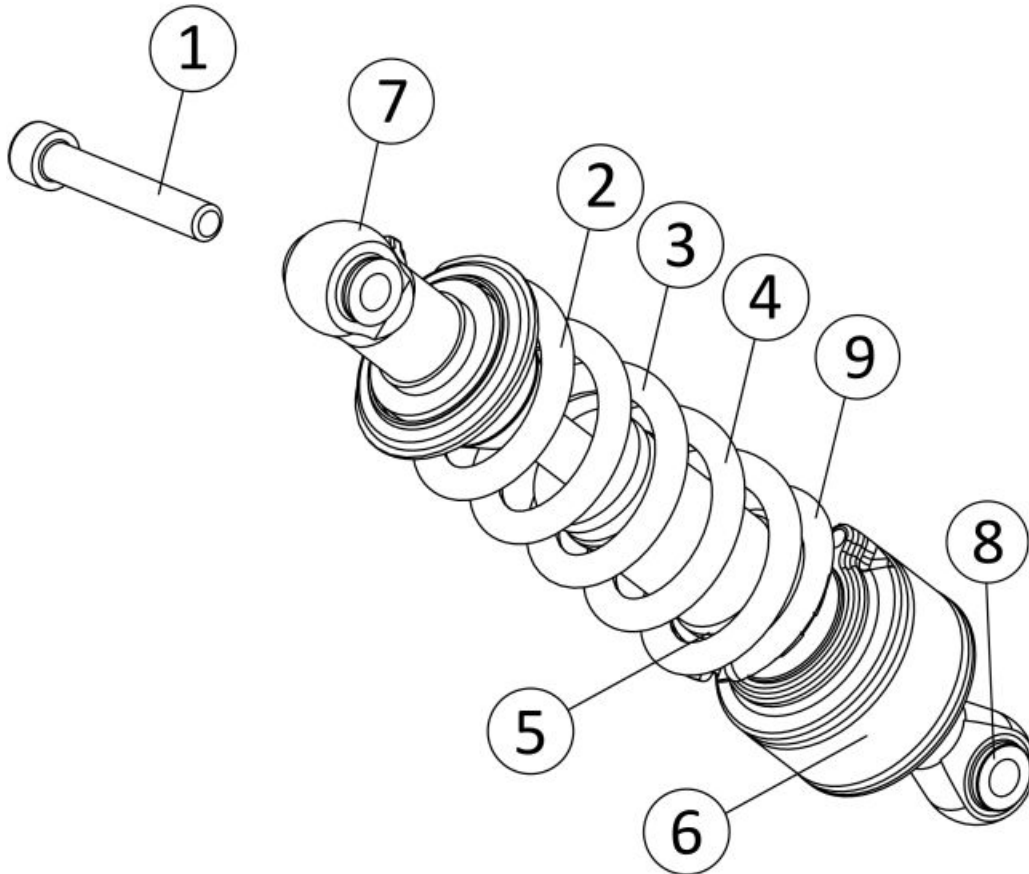

Amortiguador

1	TORNILLO ALLEN ESP M10X63.. BT35000013011 (u. 1)
2	SPRING OHLINS K=65N/mm BT30010GG-CNW-1 (u. 1)
3	SPRING OHLINS K=70N/mm BT30011GG-CNW-1 (u. 1)
4	SPRING OHLINS K=75N/mm BT30012GG-CNW-1 (u. 1)
5	TOPE AMORT.TXT 2013 BT311003013 (u. 1)
6	REAR ABSORBER OHLINS 2V TRIAL R2019 (300-280-250) BT30000GG-CSV-1 (u. 1) - 300-280-250
	REAR SHORK ABSORBER OHLINS TXT 125 2019 BT30000GG-CSZ-1 (u. 1) - 125
7	SILENBLOCK ROTULA SUPERIOR AMO BT30056GG-CSV-1 (u. 1)
8	SILENBLOCK ROTULA INFERIOR AMO BT30055GG-CSV-1 (u. 1)
9	MUELLE OHLINS K=80N/mm BT30013GG-CNW-1 (u. 1)