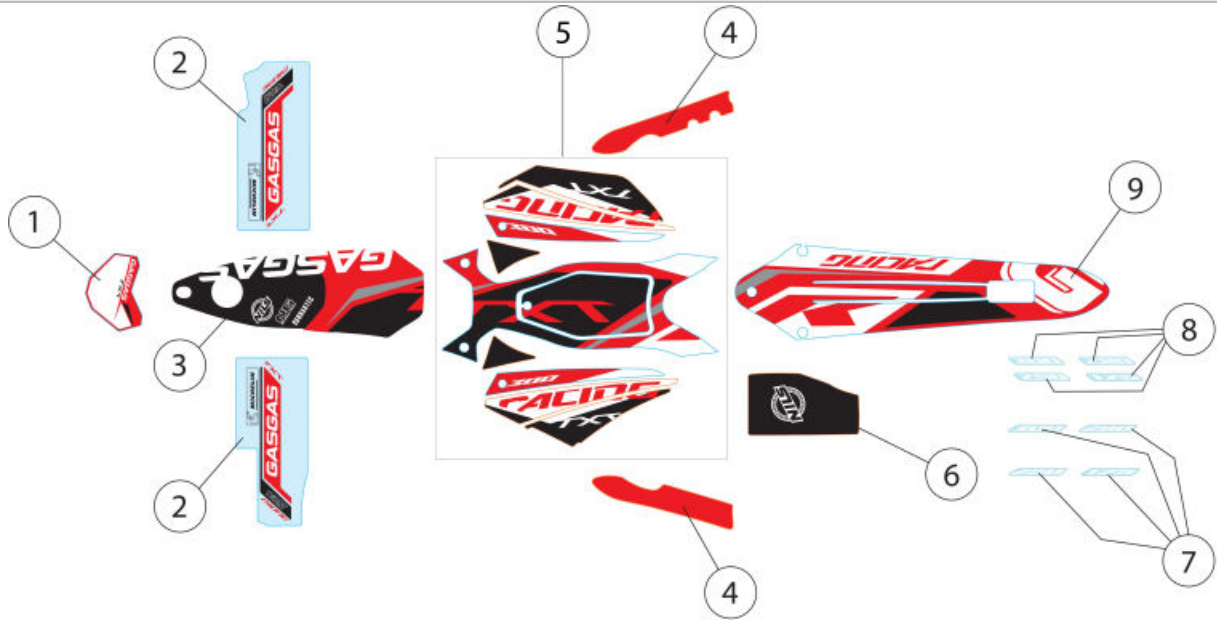

Decals

1	STICKER HEAD LIGHT TXT RACING 2019 BT95020GG-CSV-1 (u. 1)
2	KIT STICKERS SUSP. TXT RACING 2019 BT95010CT-CSV-1 (u. 1)
3	STIKER FUEL TANK TXT RACING 2019 BT95190GG-CSV-1 (u. 1)
4	Frame Protector Decal Kit 2011.. BT95090CT2811 (u. 1)
5	KIT STICKER AIR BOX TXT CONTACT/SCHOOL 2017 BT95180CT-CSV-1 (u. 1)
6	DECAL SPONSORS AIR BOX TXT RACING 2019 BT95200GG-CSV-1 (u. 1)
7	DECAL CC RIGHT.250 TXT RACING 2017 BT95135GG-CJW-1 (u. 1)
	DECAL CC RIGHT.300 TXT RACING 2017 BT95135GG-CJT-1 (u. 1)
	DECAL CC RIGHT.125 TXT RACING 2017 BT95135GG-CJY-1 (u. 1)
	DECAL CC RIGHT.280 TXT RACING 2017 BT95135GG-CJV-1 (u. 1)
8	DECAL CC LEFT.300 TXT RACING 2017 BT95136GG-CJT-1 (u. 1)
	DECAL CC LEFT.250 TXT RACING 2017 BT95136GG-CJW-1 (u. 1)
	DECAL CC LEFT.125 TXT RACING 2017 BT95136GG-CJY-1 (u. 1)
	DECAL CC LEFT.280 TXT RACING 2017 BT95136GG-CJV-1 (u. 1)
9	DECAL FENDER REAR TXT RACING 2019 BT95120GG-CSV-1 (u. 1)
10	STICKER KIT TRIAL RACING 2019 BT95000CT-CSV-1 (u. 1)