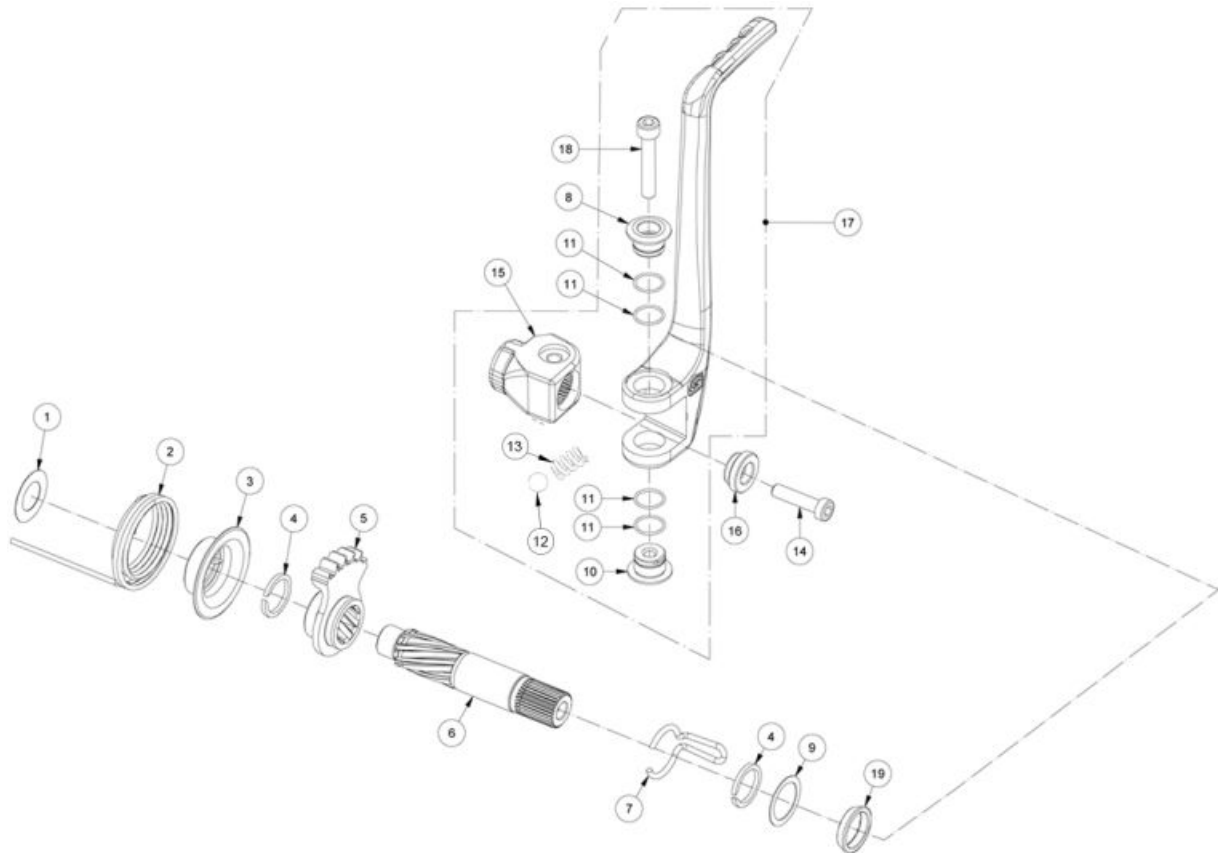

Kickstar set

1	K/start washer pro 14x25x.0.5 T4001425 (u. 1)
2	Kickstart Spring Pro MT280226007 (u. 1)
3	Kickstart Spring Bushing MT280226053 (u. 1)
4	Kickstart Shaft Circlip Pro MT280226017 (u. 2)
5	Kickstart Shaft Gear MT280226002 (u. 1)
6	KICKSTART SHAFT, TXT 2011 MT890102811 (u. 1)
7	Kickstart Friction Spring Pro MT280226006 (u. 1)
8	Upr K/start Pedal Mount Bshng Pro MT280226066 (u. 1)
9	Pro K/Start Washer 18.2x24x.5 T4001824 (u. 1)
10	NUT KICK STARTER TRIAL MT89025GG-CBN-1 (u. 1)
11	K/Start Pedal Oring Pro MT280226063 (u. 4)
12	Kickstart Lever Ball ME250036062 (u. 1)
13	Kickstart Lever Spring ME250036066 (u. 1)
14	Lower Fork Pinch Bolt 6x25 T0316025 (u. 1)