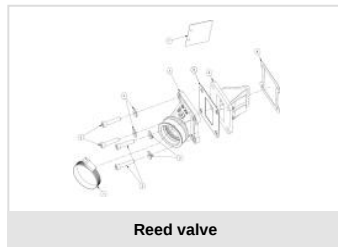

Crankshaft

Clutch

Cylinder

Gear set

Reed valve

Carburetor

Handlebar

1 HANDLEBAR TXT RACING 2015 BLACK MT446K
BT25000GG-CGR-1 (u. 1)