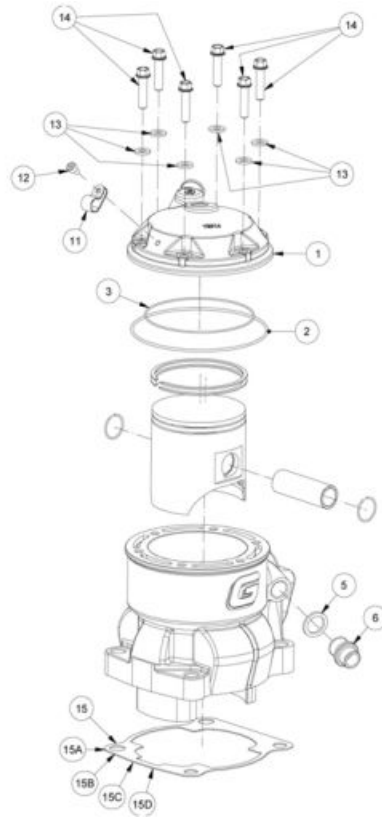

Cylinder

CYLINDER HEAD TRIAL R2019 RED (125)

MT75000CT-CWY-1 (u. 1) - 250cc

HEAD CIL.TRIAL RACING 250 2018

MT75000CT-CJW-1 (u. 1) - 280cc

1

SET HEAD CIL. FUNDICION ANODIZADO BLACK TRIAL RACING 300 2018

MT75000CT-CJT-1 (u. 1)

SET HEAD CIL. FUNDICION ANODIZADO BLACK TRIAL RACING 280 2018

MT75000CT-CJV-1 (u. 1) - 300cc

2

Otr .Head ORing GT/JT16

M01619135 (u. 1) - 250cc / 280cc / 300cc

3

ORING IN CILINDER HEAD TRIAL Ø81,2X1,78 VITON

MT75510GG-CSV-1 (u. 1) - 250cc / 280cc / 300cc

CILINDER ASSY TRIAL 250 2015

MT70000GG-CGF-1 (u. 1) - 280cc

CILINDRO TXT 125 2015

MT70000GG-CGC-1 (u. 1)

4

CILINDER ASSY TRIAL 300 2015

MT70000GG-CGJ-1 (u. 1) - 300cc

CILINDER ASSY TRIAL 280 2015

MT70000GG-CGH-1 (u. 1) - 250cc

5

WASHER FIBER 14X20X2

ME25610014 (u. 1)

6

Cylinder Water Neck Pro

MT280210013 (u. 1)