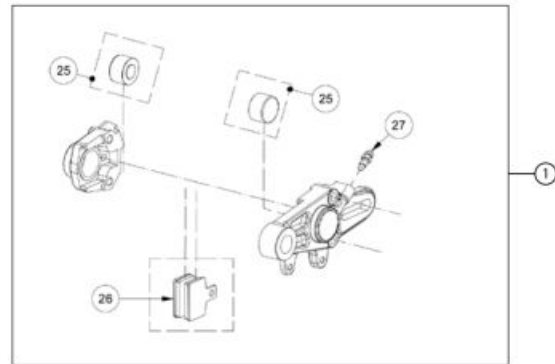

Rear brake

1	CALIPER, REAR BRAKE TRIAL RAGA 2013 BT670013013 (u. 1)
2	REAR BRAKE PEDAL TXT BT13000CT-CSV-3 (u. 1)
3	REAR BRAKE PUMP BT66000GG-CSV-1 (u. 1)
4	Bshg, Heatshiel Rear brake pump-exhaust BT66015GG-CSV-1 (u. 1)
5	WASHER, 10X14X1.5 ALUMINUM (B220001AL) BT280522007 (u. 4)
6	Bolt, hose 10X1 2005 (aluminum) BT280522006 (u. 2)
7	LATIGUILLO FRENO TRASERO TXT 2 BT66100GG-CSV-1 (u. 1)
8	NYLOCK NUT 8mm T2108001 (u. 1)
9	8X40 ALLEN T0308040 (u. 1)
10	Allen Bolt 6x16 T0306016 (u. 1)
11	Allen Bolt 6X35 T0306035 (u. 1)
12	Square Nut 5mm (Exhaust Heat Shield) T2005000 (u. 1)
13	HEXAGONAL SCREW M5X10 T0105010 (u. 1)
15	BANJO BOLT, REAR BRAKE PUMP, D. 8mm BT662002811 (u. 1)