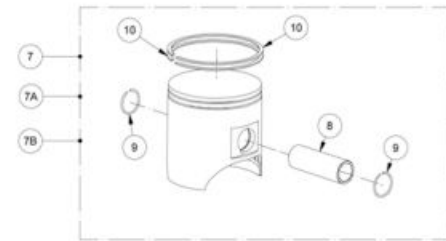

Cylinder

CYLINDER HEAD TRIAL R2019 RED (125)

MT75000CT-CWY-1 (u. 1) - 250cc

HEAD CIL.TRIAL RACING 250 2018

MT75000CT-CJW-1 (u. 1) - 280cc

1

SET HEAD CIL. FUNDICION ANODIZADO BLACK TRIAL RACING 300 2018

MT75000CT-CJT-1 (u. 1)

SET HEAD CIL. FUNDICION ANODIZADO BLACK TRIAL RACING 280 2018

MT75000CT-CJV-1 (u. 1) - 300cc

2

Otr .Head ORing GT/JT16

M01619135 (u. 1) - 250cc / 280cc / 300cc

3

ORING IN CILINDER HEAD TRIAL Ø81,2X1,78 VITON

MT75510GG-CSV-1 (u. 1) - 250cc / 280cc / 300cc

CILINDER ASSY TRIAL 250 2015

MT70000GG-CGF-1 (u. 1) - 280cc

CILINDRO TXT 125 2015

MT70000GG-CGC-1 (u. 1)

4

CILINDER ASSY TRIAL 300 2015

MT70000GG-CGJ-1 (u. 1) - 300cc

CILINDER ASSY TRIAL 280 2015

MT70000GG-CGH-1 (u. 1) - 250cc

5

WASHER FIBER 14X20X2

ME25610014 (u. 1)

6

Cylinder Water Neck Pro

MT280210013 (u. 1)