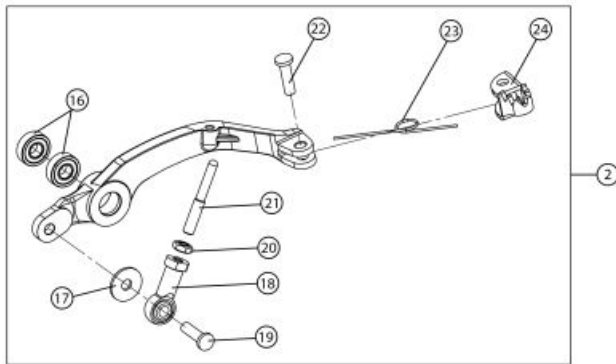

Rear brake

1	CALIPER, REAR BRAKE TRIAL RAGA 2013 BT670013013 (u. 1)
2	REAR BRAKE PEDAL TXT BT13000CT-CSV-3 (u. 1)
3	REAR BRAKE PUMP BT66000GG-CSV-1 (u. 1)
4	Bshg, Heatshiel Rear brake pump-exhaust BT66015GG-CSV-1 (u. 1)
5	WASHER, 10X14X1.5 ALUMINUM (B220001AL) BT280522007 (u. 4)
6	Bolt, hose 10X1 2005 (aluminum) BT280522006 (u. 2)
7	LATIGUILLO FRENO TRASERO TXT 2 BT66100GG-CSV-1 (u. 1)
8	NYLOCK NUT 8mm T2108001 (u. 1)
9	8X40 ALLEN T0308040 (u. 1)
10	Allen Bolt 6x16 T0306016 (u. 1)
11	Allen Bolt 6X35 T0306035 (u. 1)
12	Square Nut 5mm (Exhaust Heat Shield) T2005000 (u. 1)
13	HEXAGONAL SCREW M5X10 T0105010 (u. 1)
15	BANJO BOLT, REAR BRAKE PUMP, D. 8mm BT662002811 (u. 1)