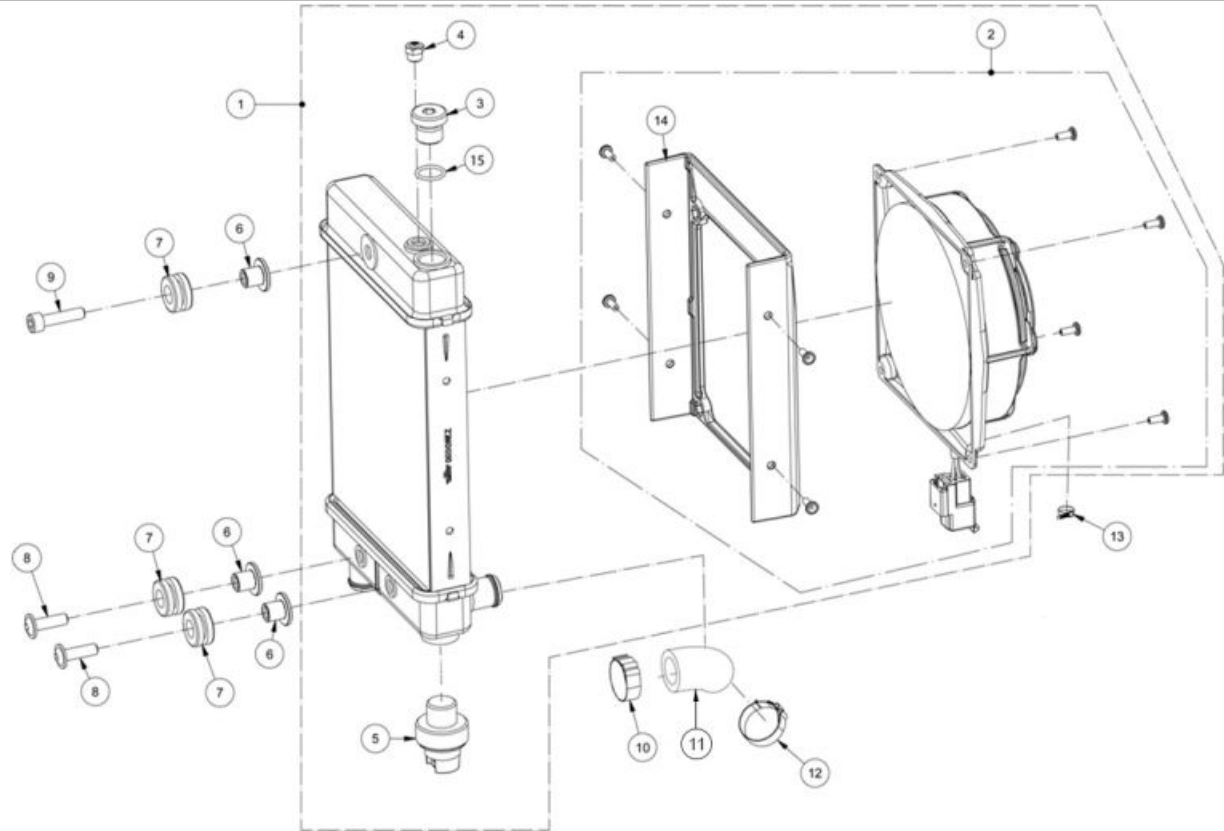

Radiator

1 RADIATOR KIT TXT 2019 (ALUMINIUM COLOR)
BT70000CT-CSV-1 (u. 1)

2 FAN RADIATOR TXT RACING 2014
BT72000GG-CBN-1 (u. 1)

3 RADIATOR COVER, TXT RACING 2013
BT701503013 (u. 1)

4 RADIATOR PRESSURE VALVE TXT
BT701553013 (u. 1)

5 THERMOSTAT, RADIATOR 2040817
BT720103013 (u. 1)

6 RADIATOR BUSHING
BT700903013 (u. 3)

7 RUBBER GROMMET TO FRAME
G220000 (u. 3)

8 Buttonhead Allen W/Washer 6x20
T0556020 (u. 2)

9 Allen Bolt 6x30
T0306030 (u. 1)

10 23mm Hose Clamp
L200041 (u. 1)

11 HOSE, RADIATOR TO CYLINDER HEAD,
BT710503013 (u. 1)

12 22mm Hose Clamp
L200038 (u. 1)

13 SHORT UNEX CLAMP 2.5x98
BE25634010 (u. 1)

14 COVER ADAPTA FAN SPAL
BT72020GG-CBN-1 (u. 1)

15 Copper Washer 8x12x1 (cyl. Bolt)
T4008012 (u. 1)