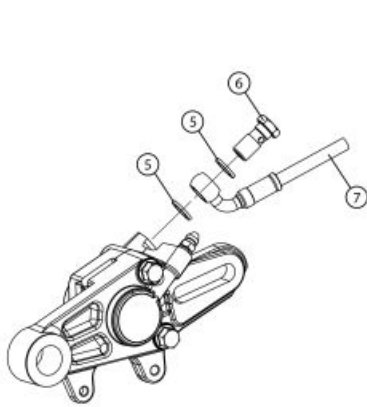

Rear brake

1	CALIPER, REAR BRAKE TRIAL RAGA 2013 BT670013013 (u. 1)
2	REAR BRAKE PEDAL TXT BT13000CT-CSV-3 (u. 1)
3	REAR BRAKE PUMP BT66000GG-CSV-1 (u. 1)
4	Bshg, Heatshiel Rear brake pump-exhaust BT66015GG-CSV-1 (u. 1)
5	WASHER, 10X14X1.5 ALUMINUM (B220001AL) BT280522007 (u. 4)
6	Bolt, hose 10X1 2005 (aluminum) BT280522006 (u. 2)
7	LATIGUILLO FRENO TRASERO TXT 2 BT66100GG-CSV-1 (u. 1)
8	NYLOCK NUT 8mm T2108001 (u. 1)
9	8X40 ALLEN T0308040 (u. 1)
10	Allen Bolt 6x16 T0306016 (u. 1)
11	Allen Bolt 6X35 T0306035 (u. 1)
12	Square Nut 5mm (Exhaust Heat Shield) T2005000 (u. 1)
13	HEXAGONAL SCREW M5X10 T0105010 (u. 1)
15	BANJO BOLT, REAR BRAKE PUMP, D. 8mm BT662002811 (u. 1)