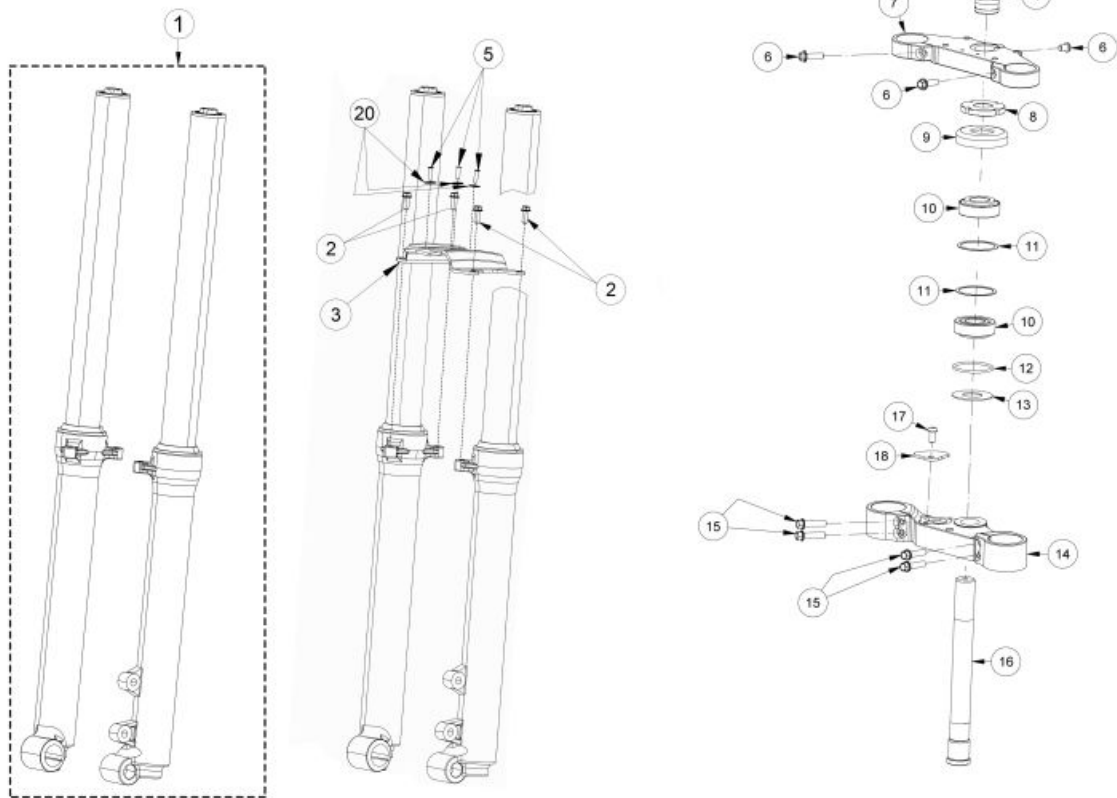

Front fork

1	FRONT SUSPENSION TXT BT20000GG-CJT-1 (u. 1)
2	HEX BOLT WASHER 6x14 (Fork Brace) T0206014 (u. 4)
3	FORK BRACE TXT BT21500GG-CPR-1 (u. 1)
4	Top Triple Tree Nut Marz .. BT280410030 (u. 1)
5	RIVET 4X12 ALUMINUM GEI14412 T4614014 (u. 3)
6	BOLT 6x20 T0206020 (u. 2)
7	CLAMP SUP. SUSPENSION. TXT DIA.39 BLACK BT22000GG-CSV-1 (u. 1)
8	Lower Steering Nut Marz .. BT280410029 (u. 1)
9	dust shield. Pampera steering BEP250210026 (u. 1)
10	Steering Bearing 02 Pro BT280210008 (u. 2)
11	Washer, steering. 22.4X36X0.7 T4022036 (u. 2)
12	Steering O-ring 02 pro BEP250210012 (u. 1)
13	lwr steering stem washer pro BT280210026 (u. 1)
14	CLAMP INF. SUP. TXT DIA.39 BLACK BT21000GG-CSV-1 (u. 1)