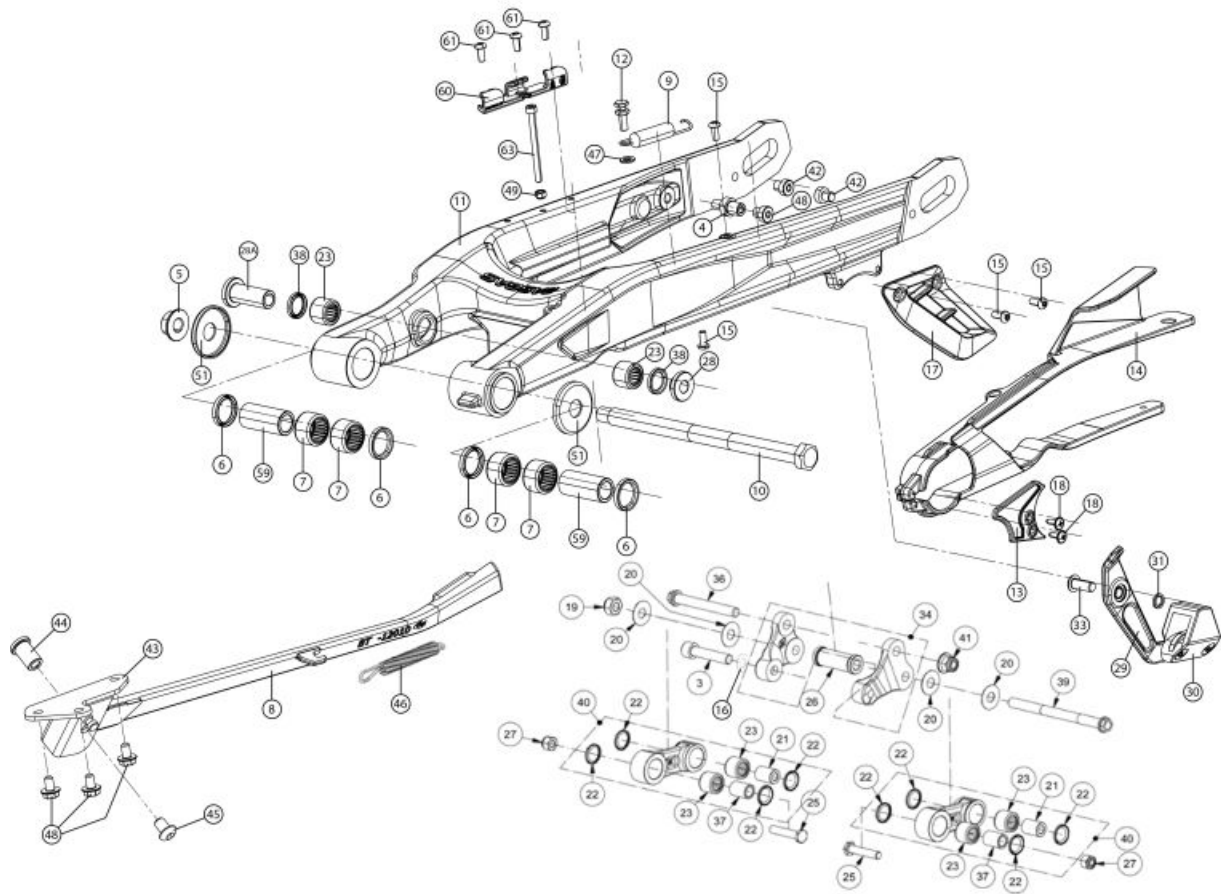

Swingarm

3	SCREW BOLT ALLEN 10X45 T0310046 (u. 1)
4	BOLT, CALIPER GUIDE REAR BT671153013 (u. 1)
5	12mm Suspension Nut 12X1.75 T2212001 (u. 1)
6	SWINGARM PIVOT SEAL C220001 (u. 4)
7	BEARING NH 20x26x16 BT44535GG-CPR-1 (u. 4)
8	SIDE STAND BRACKET TXT 2019 BT14200GG-CSV-1 (u. 1)
9	SPRING TENSOR CHAIN BT44010GG-CPR-1 (u. 1)
10	SHAFT SWINGRAM STEEL DIAM. 14 BT44500GG-CPR-1 (u. 1)
11	SWINGRAM TXT RACING 2019 BT40000GG-CSV-1 (u. 1)
12	PIN SPRING TENSOR CHAIN BT42015GG-CPR-1 (u. 1)
13	FRT. SPROCKET TXT (2 screw) BT280236021 (u. 1)
14	CHAIN BUFFER FRONT TXT 2019 BT43015GG-CPR-1 (u. 1)
15	BUTTONHEAD ALLEN BOLT 5x12 T0505012 (u. 4)
16	WASHER NORDLOCK 10,7x16,6x2,5 LAMINAS DE ZINC T4001016 (u. 1)