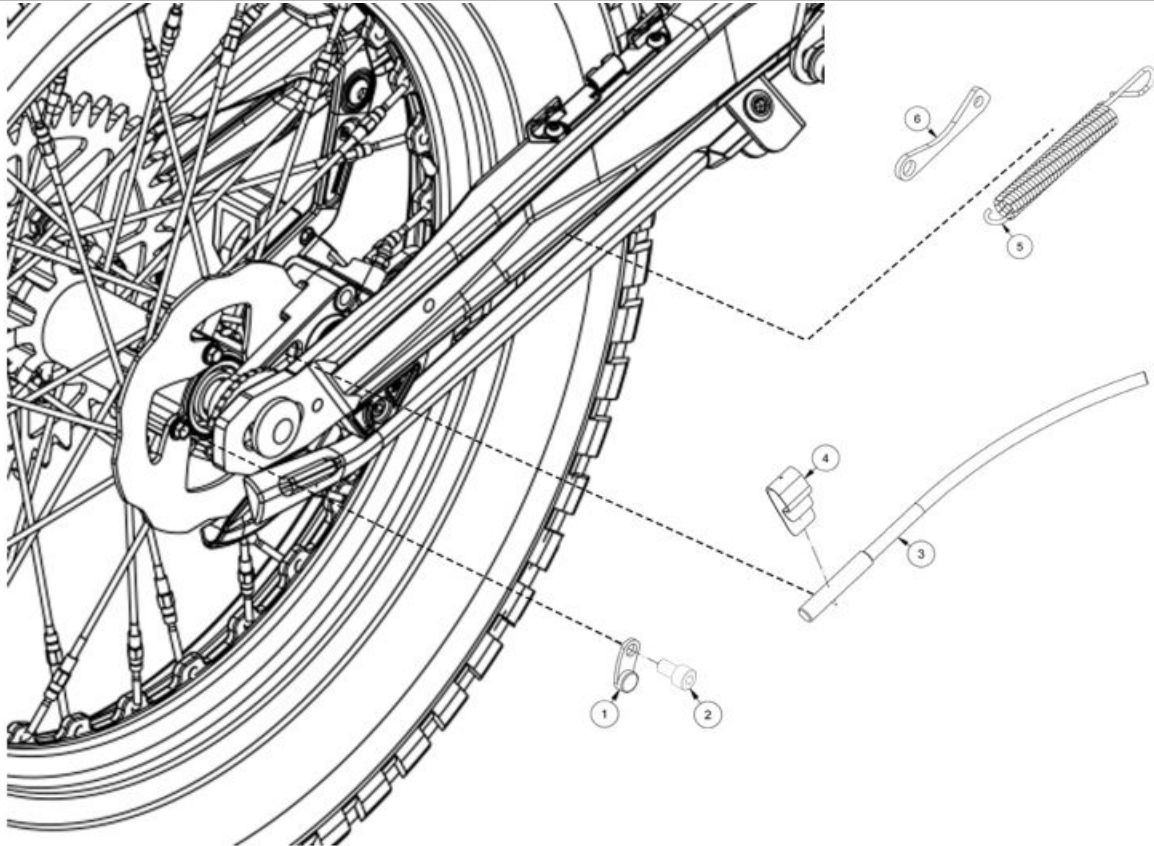

Homologation Kit

1 TRIAL PRO MAGNETO SPEED COUNTER
BT280234012 (u. 1)

2 BUTTONHEAD ALLEN BOLT 6x16
T0506016 (u. 1)

3 HALL SENSOR
BT280634050 (u. 1)

4 CLAMP SENSOR CTA KM TRIAL 2006
BT280634053 (u. 1)

5 Spring, K/Stand 2004 Pro
BT280310039H (u. 1)

6 Kickstand Retractor Clip
BT280312025H (u. 1)

7 ALLEN BOLT 8X14
T0308014 (u. 1)