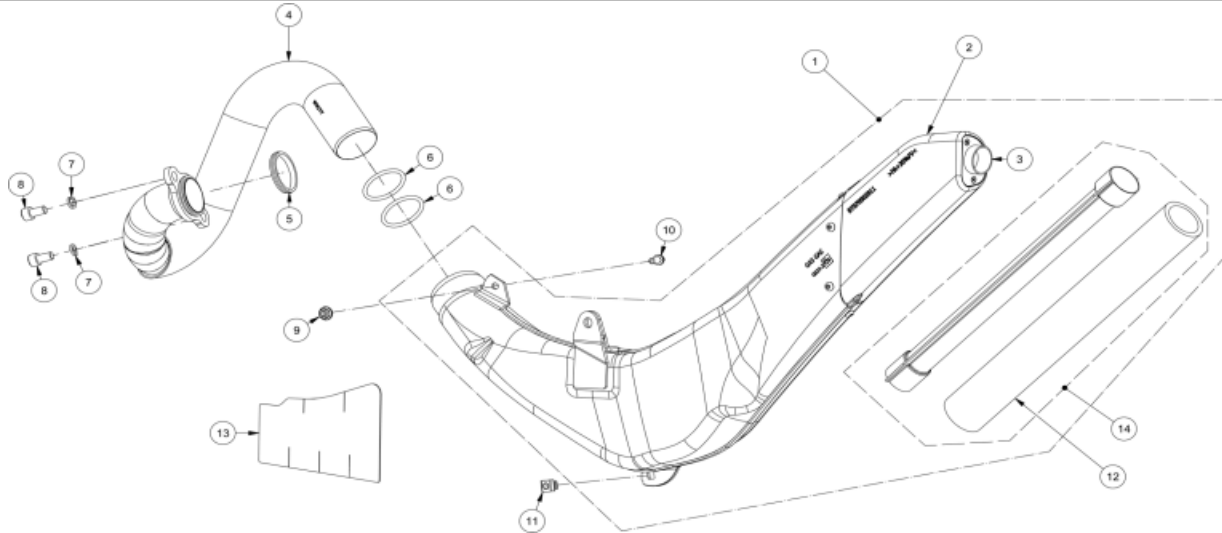

Exhaust

1	MIDDLE SILENCER+FINAL SILENCER BT860002811 (u. 1)
2	Silencer Endcap TXT 2011 BT870802811 (u. 1)
3	STAINLESS STEEL FINAL EXHAUST, BT870803013 (u. 1)
4	C.ESCAPE.TRIAL RACING 2014 BT86000GG-CBF-1 (u. 1)
5	Exhaust Gasket 2002 Pro MT280244012 (u. 1)
6	Head Pipe/Center Muffler O-Ring C290000 (u. 2)
7	GLOBBER WASHER 8X14X2 T4008314 (u. 2)
8	HEXAGONAL BOLT T0308018 (u. 2)
9	6mm Nut w/washer T2206000 (u. 1)
10	TORN EXAGONAL INC/WASHER 6X12 T0206012 (u. 1)
11	STANDARD CAGE NUT M6 0310009-5 T2006010 (u. 1)
12	SILENCER FIBER, TRIAL 2011 BT85000003011 (u. 1)
13	EXHAUST HEATPROF STICKER BT96030GG-CBN-1 (u. 1)
14	INTERNAL TUBE W/FIBER BT870802511 (u. 1)