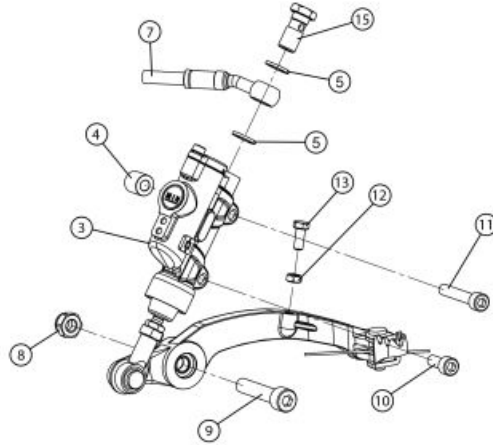

Rear brake

1	CALIPER, REAR BRAKE TRIAL RAGA 2013 BT670013013 (u. 1)
2	REAR BRAKE PEDAL TXT BT13000CT-CSV-3 (u. 1)
3	REAR BRAKE PUMP BT66000GG-CSV-1 (u. 1)
4	Bshg, Heatshiel Rear brake pump-exhaust BT66015GG-CSV-1 (u. 1)
5	WASHER, 10X14X1.5 ALUMINUM (B220001AL) BT280522007 (u. 4)
6	Bolt, hose 10X1 2005 (aluminum) BT280522006 (u. 2)
7	LATIGUILLO FRENO TRASERO TXT 2 BT66100GG-CSV-1 (u. 1)
8	NYLOCK NUT 8mm T2108001 (u. 1)
9	8X40 ALLEN T0308040 (u. 1)
10	Allen Bolt 6x16 T0306016 (u. 1)
11	Allen Bolt 6X35 T0306035 (u. 1)
12	Square Nut 5mm (Exhaust Heat Shield) T2005000 (u. 1)
13	HEXAGONAL SCREW M5X10 T0105010 (u. 1)
15	BANJO BOLT, REAR BRAKE PUMP, D. 8mm BT662002811 (u. 1)