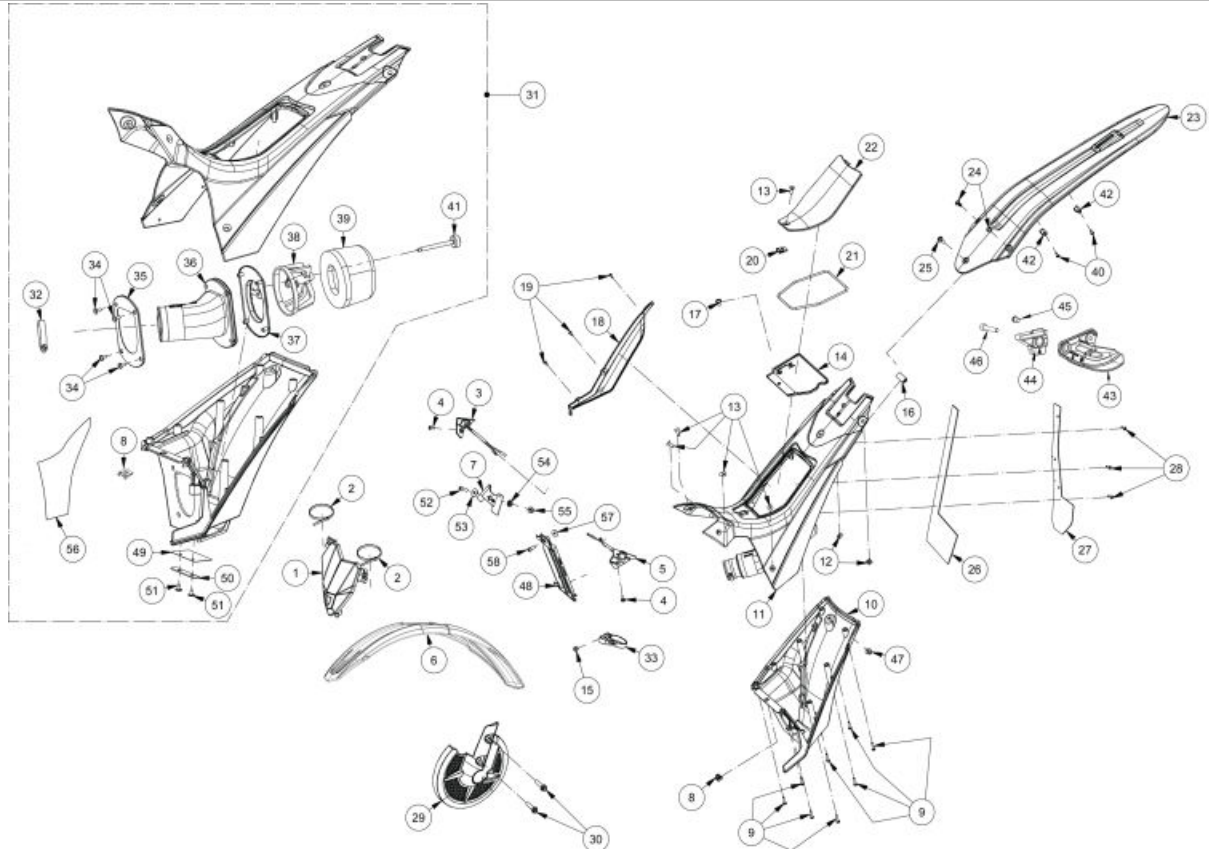

Assembly plastics

1 SET HEADLAMP RED TRIAL RACING RED LEDS
BT90500CT-CSV-1 (u. 1)

2 UNEX CLAMP 4.8X36
BE25634007 (u. 2)

3 RIGHT SIDE COVER WITH LIGHT SWITCH
BT91500CT-CBN-1 (u. 1)

4 46X12 PLASTIC SCREW
T0804612/2 (u. 2)

5 LEFT SIDE COVER WITH LIGHTS SWITCH
BT92000CT-CBN-1 (u. 1)

6 FRONT FENDER TRIAL RED
BT91000GG-CPR-1 (u. 1)

7 Steering Stop 09
BT170002809 (u. 1)

8 STANDARD CAGE NUT M6 0310009-5
T2006010 (u. 1)

9 SCREW 3.6X20 TREAD
T0803020 (u. 8)

10 C.FILTRO.TXT 2013
BT790003013 (u. 1)

11 SET BASE SEAT TXT RACING 2019
BT94000CT-CSV-1 (u. 1)

12 INOX SQUARE NUT M6 DIN 557
T730600000009 (u. 2)

13 CONICAL ALLEN BOLT, 6X16 STAINLESS
T0406016l (u. 5)

14 CTO. SPLASH SHIELD, INT. A/BOX RAGA 2013
BT798103013CT (u. 1)

15 SCREW 4.2x13
T259349 (u. 1)