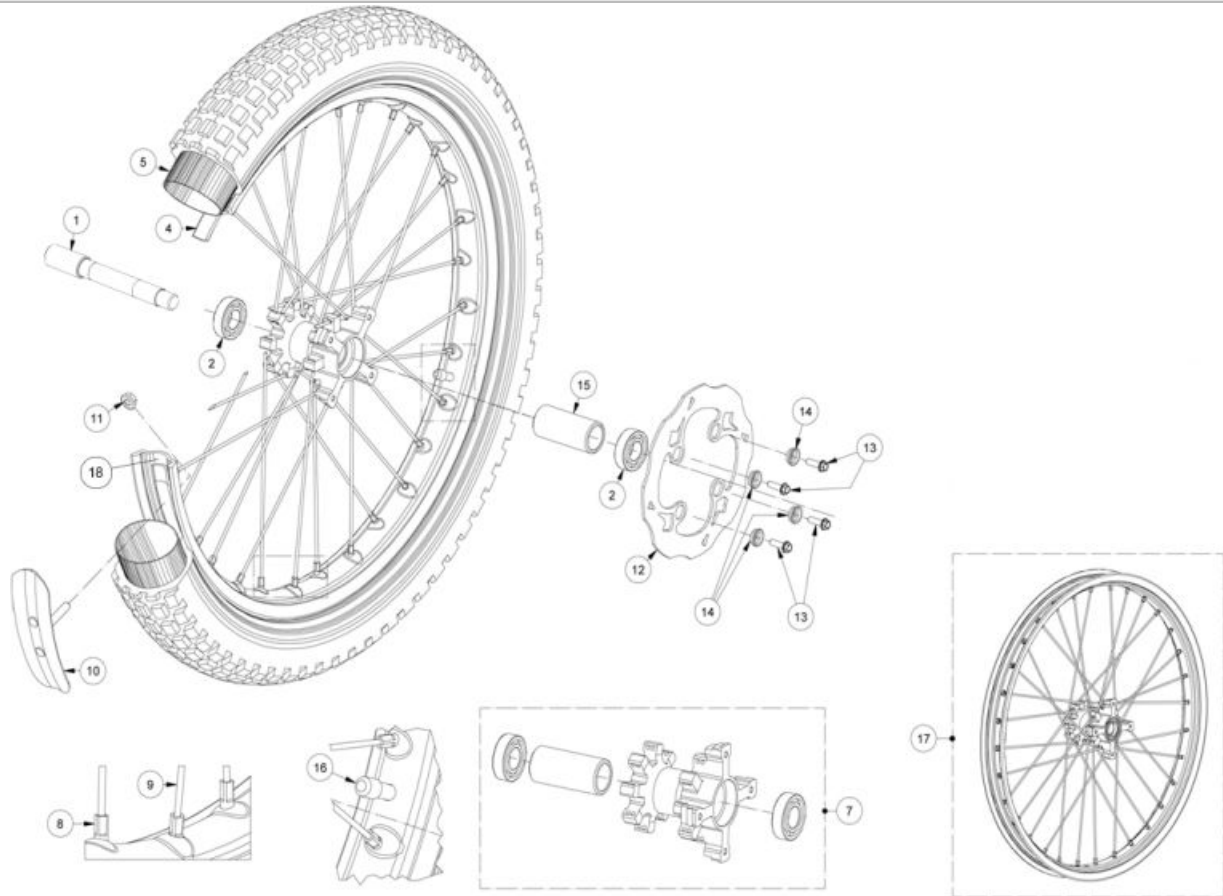

Front Wheel

1 AXLE WHEEL FRONT STEEL SUSPENSION TECH 2018
BT53000GG-CJT-1 (u. 1)

2 Wheel Bearing 60042RS
C160001 (u. 2)

4 FRONT RIM BAND 1.60/1.85x21
BE503002511 (u. 1)

5 FRONT AIR HOSE 21
BE502002511 (u. 1)

7 CTO.BUJE RANDONNE
BT54110CT-CDD-1 (u. 1)

8 Frt Spoke Nipple 3mm
BT27718001 (u. 32)

9 Front Spoke 09 Black
BT54200N2809 (u. 32)

10 FRONT TIRE HOLDER 1.6x21
BE505002509 (u. 1)

11 M8 SELFLOCKING NUT WITH WASHER
T2208001 (u. 1)

12 DISC BRAKE FRONT REPLICA
BT52000GG-CGS-1 (u. 1)

13 BOLT 6x20
T0206020 (u. 4)

14 FRONT DISC ROTOR BUSHING 3mm
BT27918019 (u. 4)

15 CENTER INTERN HUB
BT54115GG-CDD-1 (u. 1)

16 SET OF RUBBER WHEEL VALVE CAPS
BT53500R3009 (u. 1)