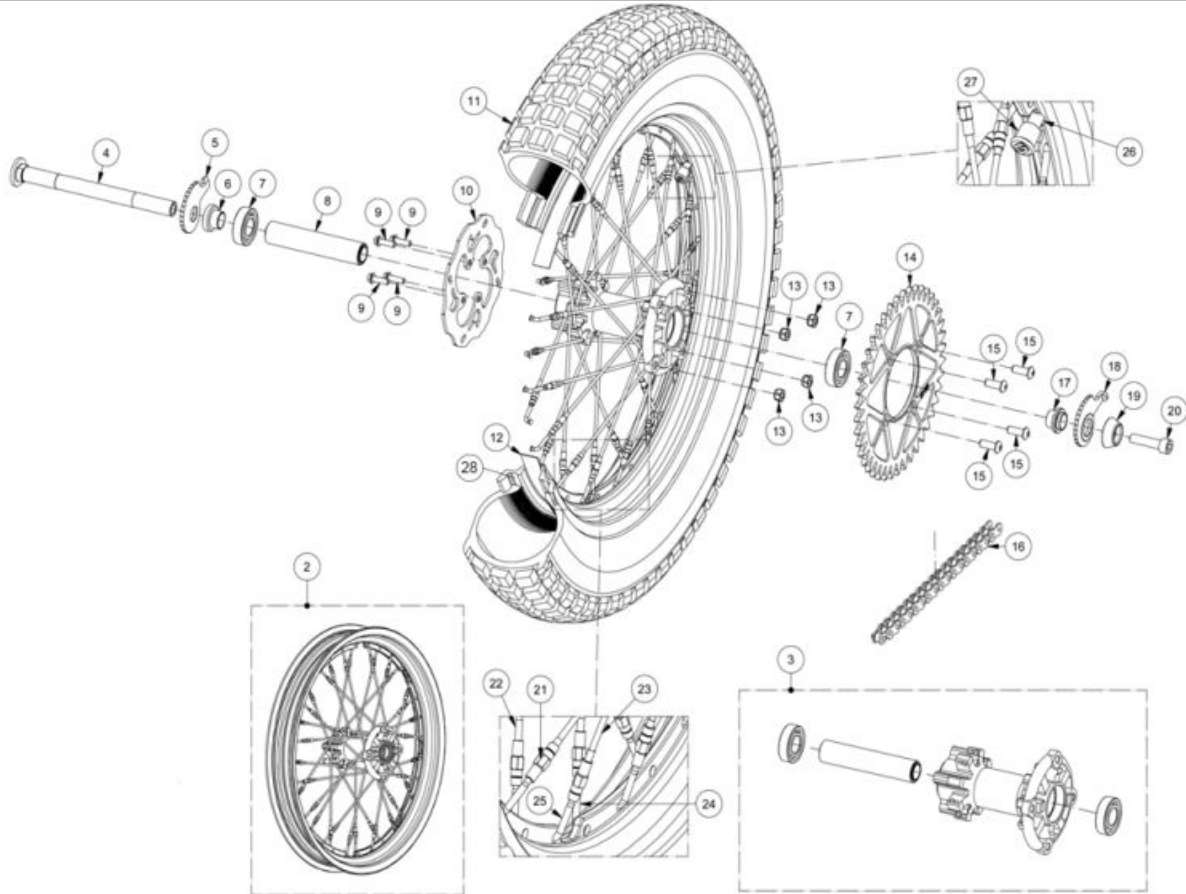

Rear wheel

2	SET RIM REAR TXT RACING 2015 BT59000CT-CGJ-1 (u. 1)
3	REAR HUB TXT PRO SET BT59100CT-CDD-1 (u. 1)
4	AXLE REAR WHEEL RACING BT580003013 (u. 1)
5	EXCENTRIC DISC SIDE REAR BT581313013 (u. 1)
6	REAR WHEEL SPACER 7.5mm BT58100R3009 (u. 1)
7	Wheel Bearing 60042RS C160001 (u. 2)
8	BUSHING BT280218052 (u. 1)
9	BOLT 6x20 T0206020 (u. 4)
10	DISC BRAKE REAR REPLICA BT57000GG-CGS-1 (u. 1)
12	Rear Rim Band w/valve stem BT551502808 (u. 1)
13	NYLOCK NUT 8mm T2108001 (u. 4)
14	CROWN Z-48 AUTOLIMPIEZA PROTEC FIM 2016 BT57300GG-CJG-1 (u. 1)
	CORONA Z-39 NTR 2019 AUTOLIMPIEZA NEGRA BT57300GG-CPR-1 (u. 1)
15	SCREW ULS TORX 8X22 T0568022 (u. 4)