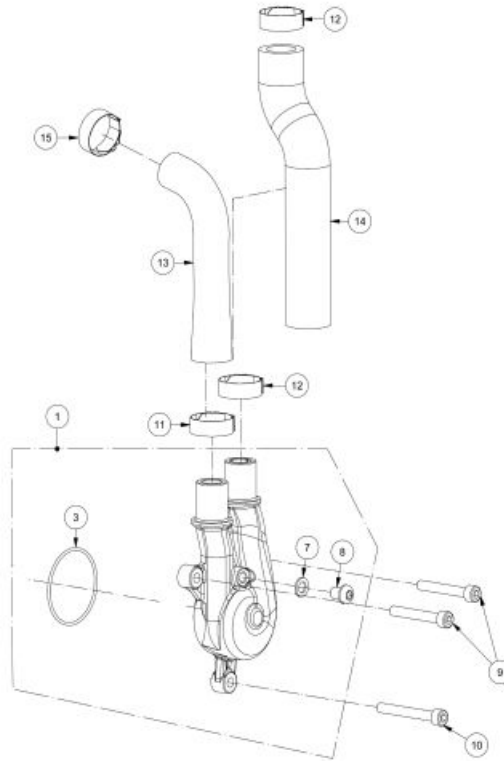

Water pump

1	WATER PUMP KIT TXT 2019 MT55000CT-CSV-1 (u. 1)
3	TORICA 36X1.5 (NBR) BOMBA AGUA TXT 2015 MT57010GG-CGI-1 (u. 1)
7	HEAD BOLT WASHE 6x10x1.5 T4006008 (u. 1)
8	ULS 6X8 INOX T0506008I (u. 1)
9	BOLT SOCKET HEAD M5X40 T0305040 (u. 2)
10	ALLEN 5X45 DACROMET T0305045 (u. 1)
11	20mm Hose Clamp L200035 (u. 1)
12	21mm HOSE CLAMP L200046 (u. 2)
13	Cyl Head-W/Pump Hose Pro (curved) BT280232017 (u. 1)
14	TUBE RUBBER LOWER RADIADOR-PUMP BT71000GG-CGI-1 (u. 1)
15	HOSE CLAMP 19mm L200043 (u. 1)