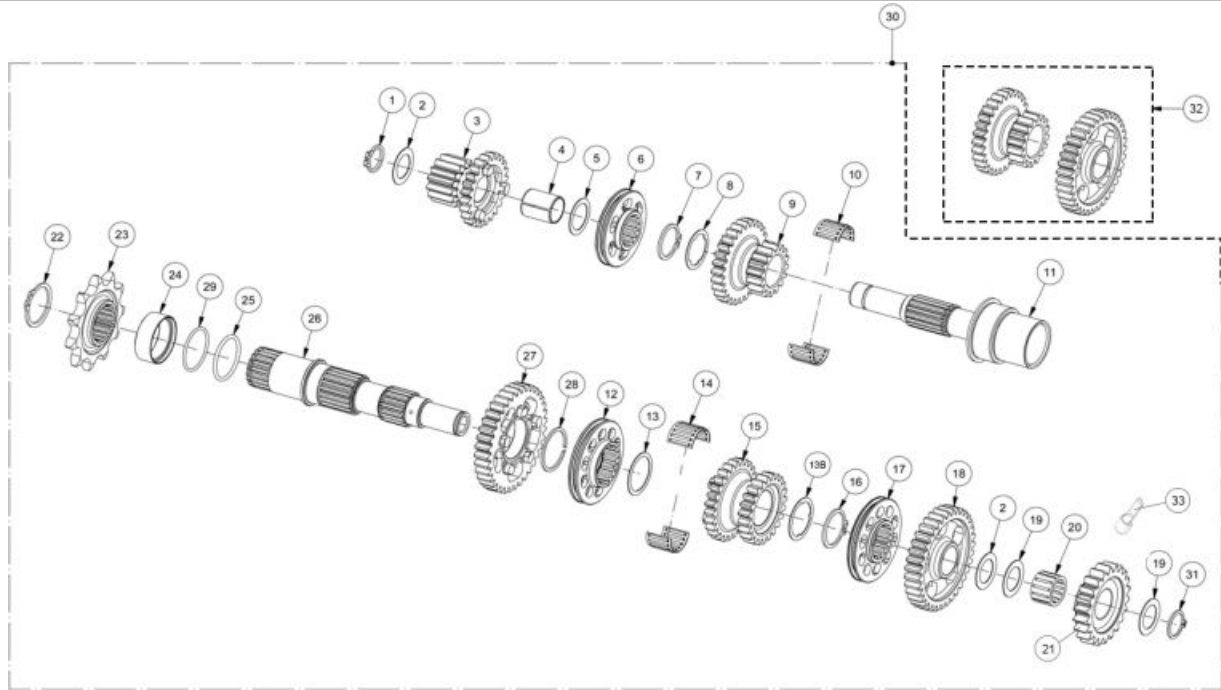

Gear set

1	Circlip E15 MT280236163 (u. 2)
2	Trans Washer Pro 15.2x23x0.5 T4001523 (u. 1)
3	Primary Gear 2-5 MT280236071 (u. 1)
4	Bushing, 15X17X20 for 2-5 gear (teflon) MT280236164 (u. 1)
5	Trans Washer 17x23x0.5 T4001723 (u. 1)
6	Primary Selector Disc MT280236073 (u. 1)
7	Circlip E20 MT280236165 (u. 1)
8	washer, trans. Pro 20X25X0.5 T4002025 (u. 1)
9	Pro 3/6 Transmission Gear MT280236072 (u. 1) - UNTIL ENGINE NUMBER GG1918100318. AFTER CHECK NUM° 32
10	Pro Trans. Brg. 17x20x17 (split) MT280236162 (u. 2)
11	Primary Shaft Pro MT280236070 (u. 1)
12	Secondary Selector Disc 2.. MT280236080 (u. 1)
13	Trans Washer 22x27x0.5 T4002227 (u. 2)
14	Pro Trans. Brg. 19x22x17 (split) MT280236161 (u. 2)
15	Gear, 5th & 6th Pro MT280236078 (u. 1)
16	clip, 22mm MT280236166 (u. 1)
17	Secondary Selector Disc 3rd MT280236079 (u. 1)