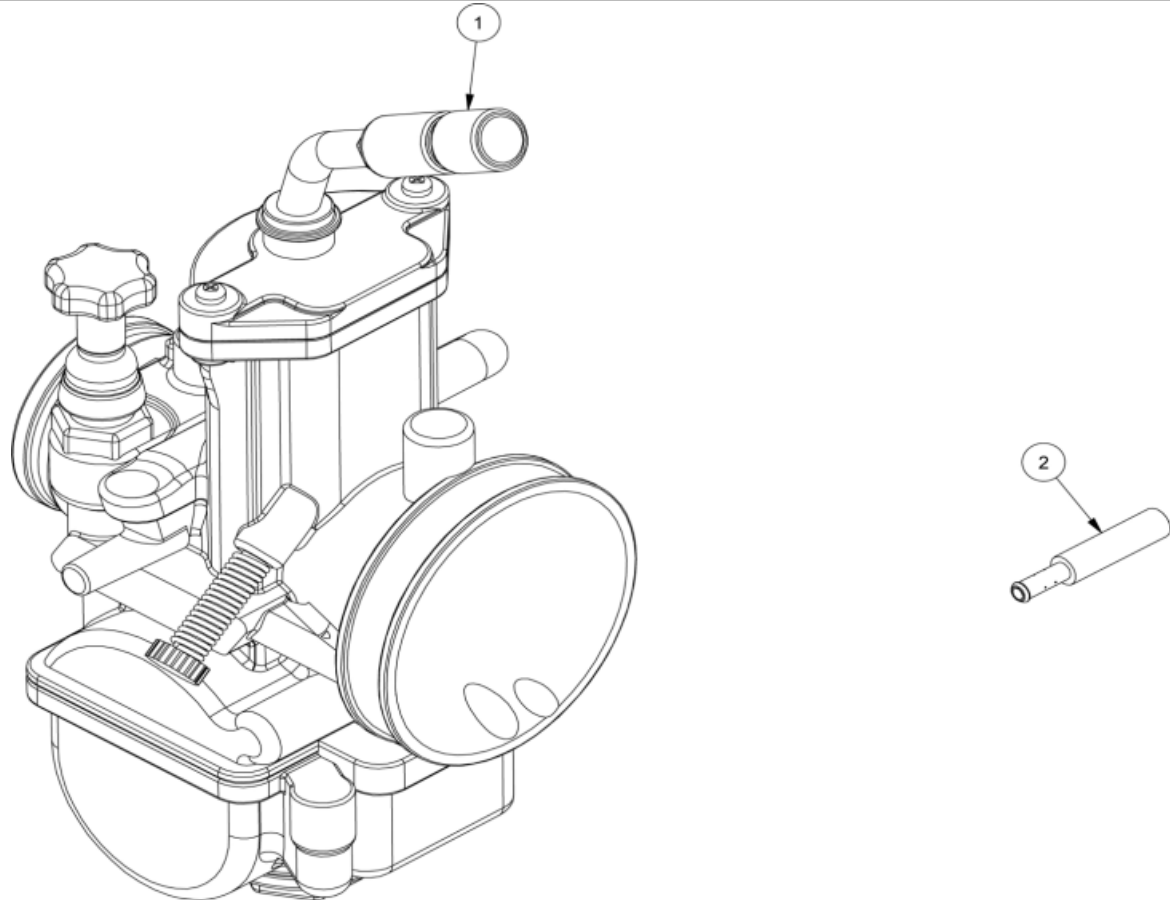

Carburetor

1 KEIHIN CARBURETOR COMPLETE TXT RAGA
MT280390000RA (u. 1)

2 SLOW JET
ME120390048 (u. 1) - 300cc

JET SLOW 52 (N424-21052)
ME200390052 (u. 1) - 125cc