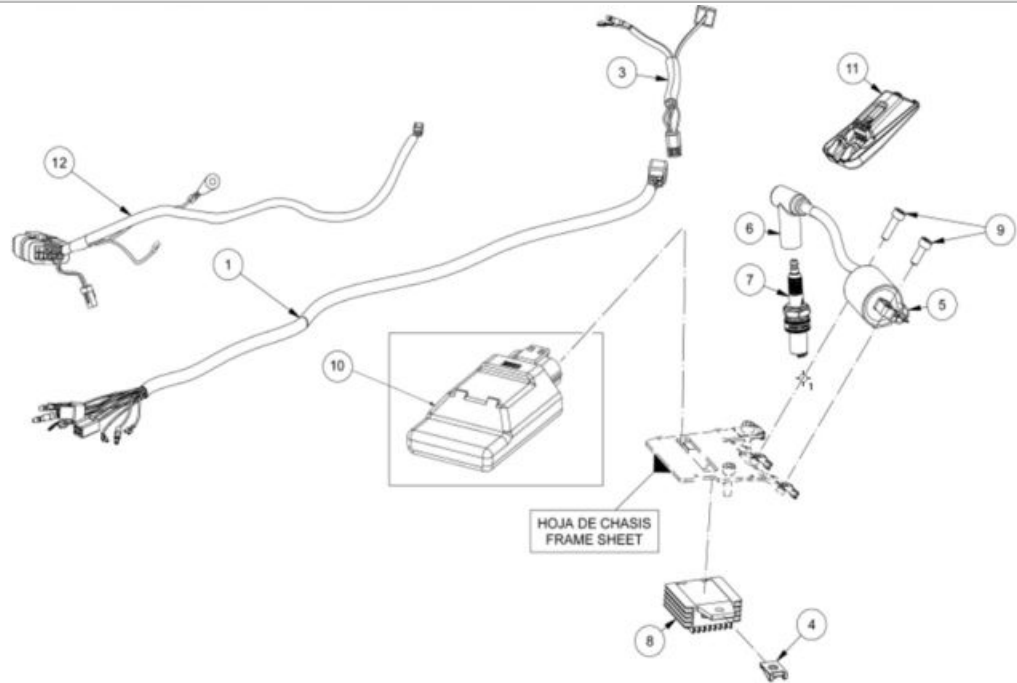

Instalación eléctrica

1 ELECTRIC WIRING TXT REPLICA 2014
ET10000GG-CBN-1 (u. 1)

3 TAILITE EXTENSION PLUG 08
ET300102808 (u. 1)

4 CAGE NUT 6mm
T2606000 (u. 1)

5 IGNITION COIL
ET500003013 (u. 1)

6 SPARK PLUG CAP NGK 5k ohm
BE25934000 (u. 1)

7 BPR5ES NGK Spark Plug
M04012000 (u. 1)

8 REGULATOR
EE51200GG-CAB-1 (u. 1)

9 Allen Bolt 6x20
T0306020 (u. 2)

10 CDI TXT 250-280-300 RACING E4
ET51100CT-CKA-1 (u. 1)
CTO. CDI TXT RACING 125 2019
ET51100CT-CSZ-1 (u. 1)

11 TAIL LIGHT ASSY BLACK
ET30000CT-CAS-1 (u. 1)

12 INST. IGNITION HIDRIA DS E4
ET70120GG-CKA-1 (u. 1)