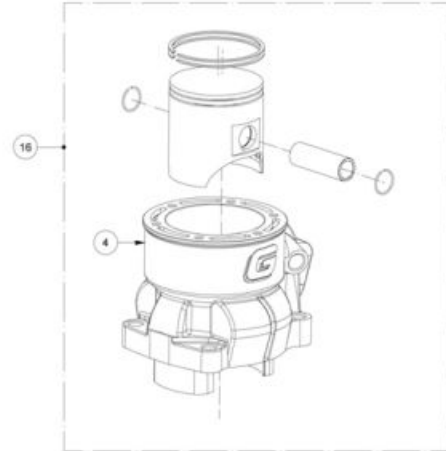

Cylinder

CYLINDER HEAD TRIAL R2019 RED (125)

MT75000CT-CWY-1 (u. 1) - 250cc

HEAD CIL.TRIAL RACING 250 2018

MT75000CT-CJW-1 (u. 1) - 280cc

1

SET HEAD CIL. FUNDICION ANODIZADO BLACK TRIAL RACING 300 2018

MT75000CT-CJT-1 (u. 1)

SET HEAD CIL. FUNDICION ANODIZADO BLACK TRIAL RACING 280 2018

MT75000CT-CJV-1 (u. 1) - 300cc

2

Otr .Head ORing GT/JT16

M01619135 (u. 1) - 250cc / 280cc / 300cc

3

ORING IN CILINDER HEAD TRIAL Ø81,2X1,78 VITON

MT75510GG-CSV-1 (u. 1) - 250cc / 280cc / 300cc

CILINDER ASSY TRIAL 250 2015

MT70000GG-CGF-1 (u. 1) - 280cc

CILINDRO TXT 125 2015

MT70000GG-CGC-1 (u. 1)

4

CILINDER ASSY TRIAL 300 2015

MT70000GG-CGJ-1 (u. 1) - 300cc

CILINDER ASSY TRIAL 280 2015

MT70000GG-CGH-1 (u. 1) - 250cc

5

WASHER FIBER 14X20X2

ME25610014 (u. 1)

6

Cylinder Water Neck Pro

MT280210013 (u. 1)