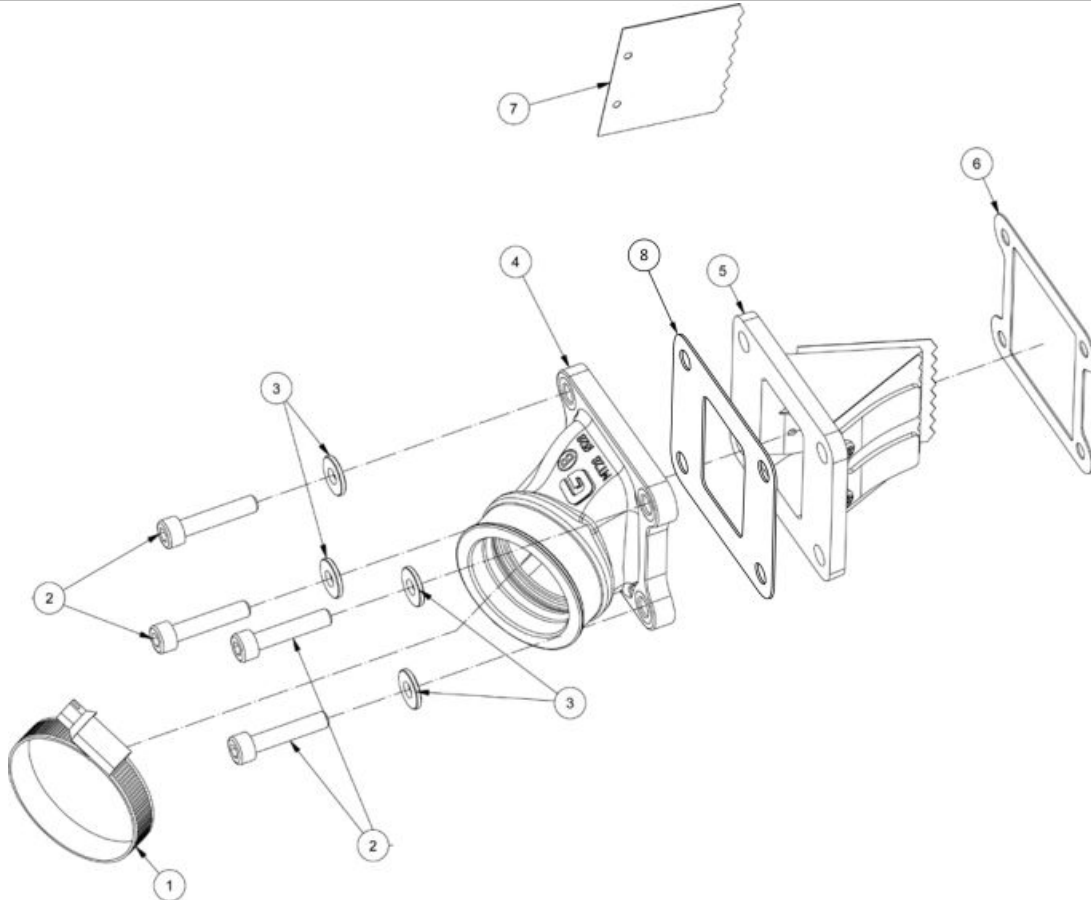

Reed valve

1	Clamp, a/b to carb Pro BT280328038 (u. 1)
2	Allen Bolt 5x20 T0305020 (u. 4)
3	WASHER 5x12x1.5 T4005012 (u. 4)
4	NOZZLE KIT KEIHIN 2015 MT26000CT-CGI-1 (u. 1)
5	Reed Valve Assy. 93/01 250/270/320 M01617200 (u. 1)
6	Reed Base Gasket 2002 Pro MT280244005 (u. 1)
7	Reed Valve M01616000 (u. 2)
8	GASKET, REED VALVE CAGE/TUBE RACING MT300644105 (u. 1)