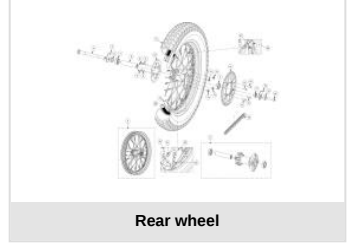

TXT RACING 300cc 2019

Exploded

TXT Racing 2019 - Engine

Kickstar set

Shift cam

Crankcase

Water pump

Ignition