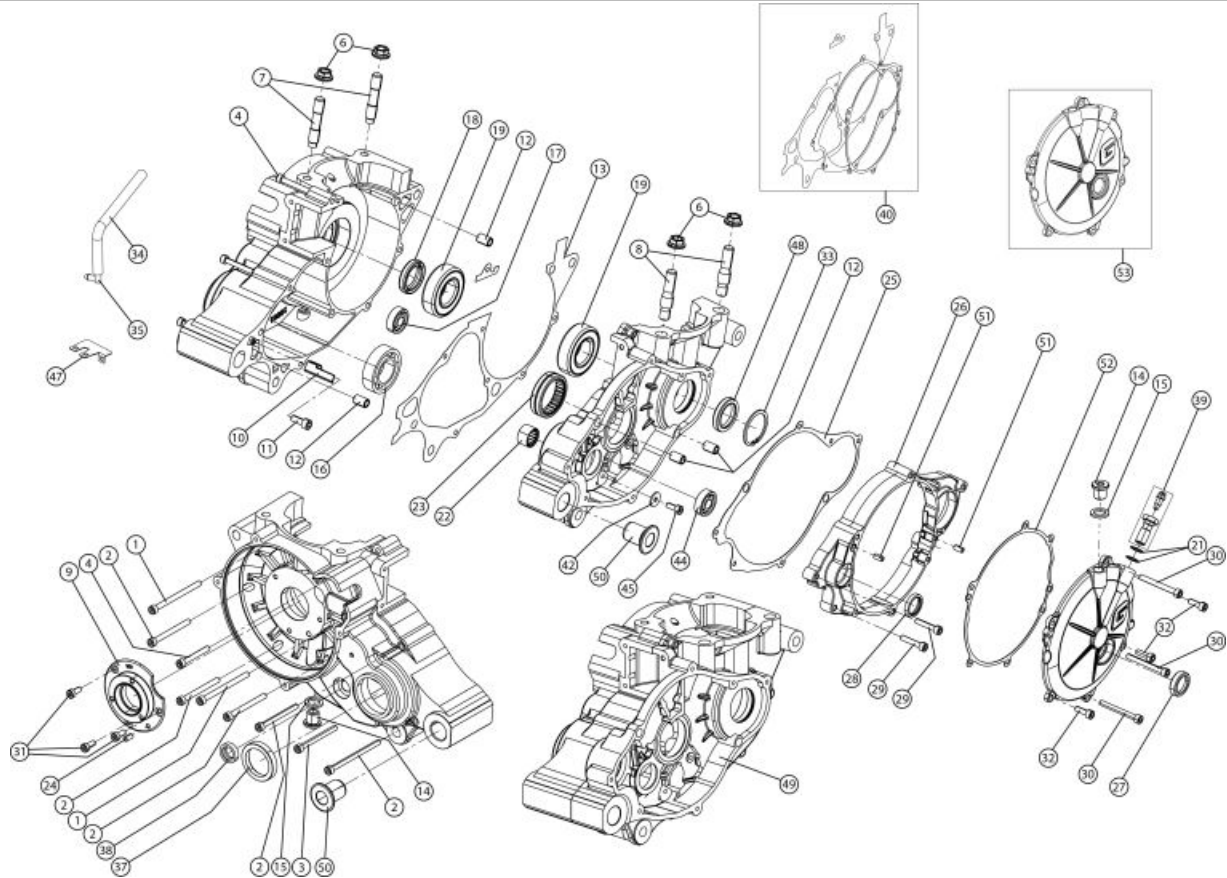

Crankcase

1	ALLEN 5X65 DRACOMET T0305065 (u. 2)
2	5X55 BLACK ALLEN BOLT T0305055 (u. 5)
3	5X75 ALLEN BOLT T0305075 (u. 1)
4	BOLT SOCKET HEAD M5X35 T0305035 (u. 1)
6	Cylinder Base Nuts 10X1.5 M01613001 (u. 4)
7	Cylinder Stud Bolt Pro Lt MT280216023 (u. 2)
8	Cylinder Stud Bolt Pro Rt MT280216056 (u. 2)
9	IGNITION COIL SUPPORT TXT 2019 250-280-300 MT11035GG-CSV-1 (u. 1)
	SOPORTE PLATO BOBINAS TRIAL 2019 125 MT11035GG-CSZ-1 (u. 1)
10	Kickstart Stop Pro MT280226011 (u. 1)
11	ALLEN 5x16 DRACOMET T0305016 (u. 1)
12	ENGINE CASE LOCATER BUSHING M01017000 (u. 4)
13	Center Case Gasket 03 Pro MT280344001 (u. 1)
14	Oil Drain Plug (Magnetic) ME25610017 (u. 2)