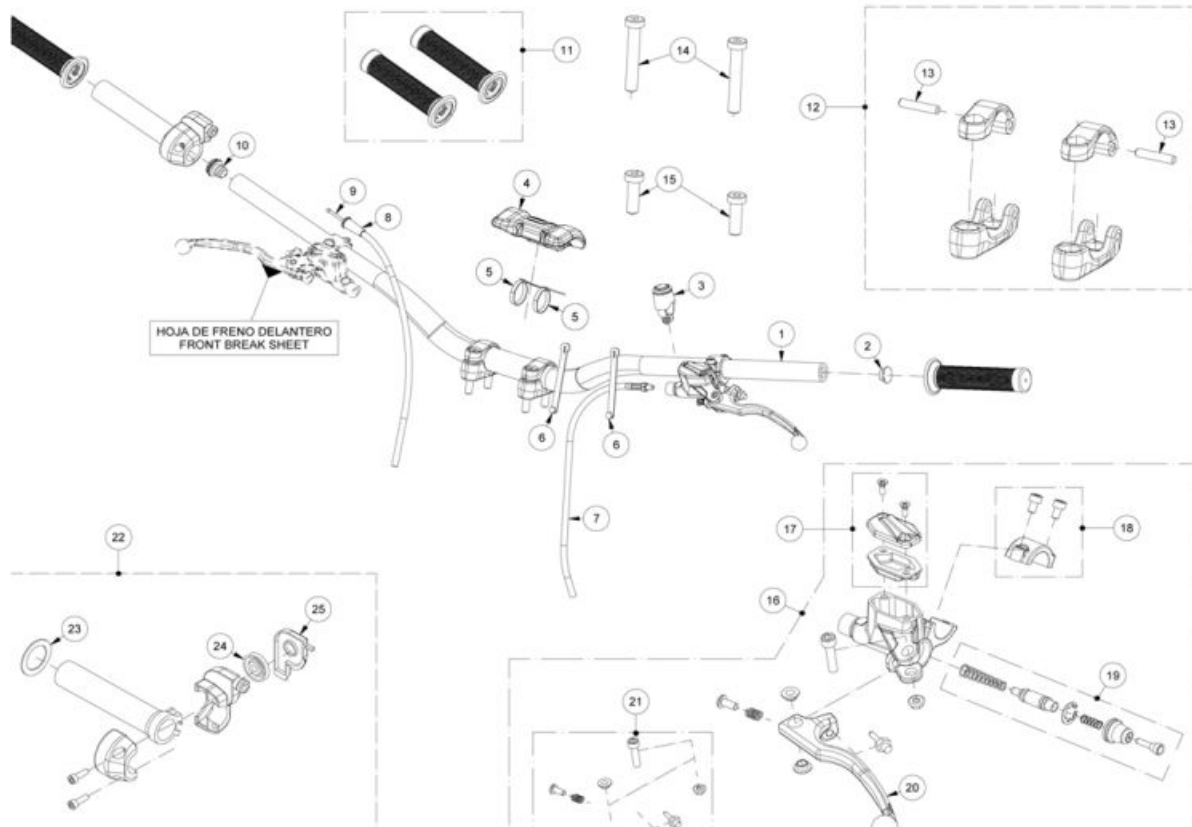

Crankshaft

Clutch

Cylinder

Gear set

Reed valve

Carburetor

Handlebar

1 HANDLEBAR TXT RACING 2015 BLACK MT446K
BT25000GG-CGR-1 (u. 1)