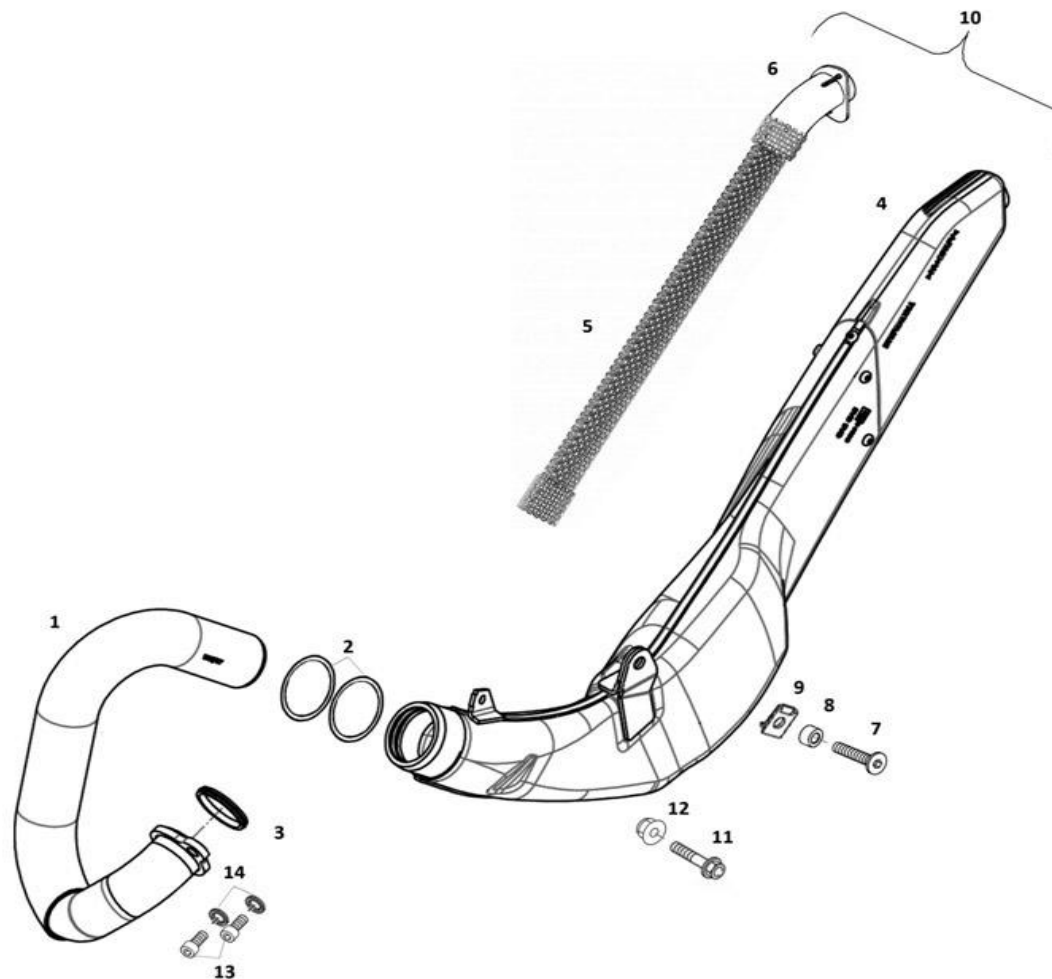

Nº	DESCRIPCION	DESCRIPTION	2015	80cc	Cant
1	CURVA ESCAPE TRIAL	TRIAL BEND EXHAUST		BT86000GG-CHA-1	1
2	TÓRICA SILENCIOSO INTERMEDIO 44,05X3,53	O'RING INT. SILENCER		C290000	2
3	JUNTA ESCAPE S4 105	EXHAUST GASKET		MT280244012	1
4	CAZOLETA SILENCIOSO FINAL	FINAL EXHAUST COVER		BT870802811	1
5	TUBO INTERNO CON FIBRA	INNER TUBE WITH FIBER		BT870802511	1
6	SALIDA INOX. FINAL ESCAPE	FINAL EXHAUST INOX.		BT870603013	1
7	TORNILLO CÓNICO INOX. M6X43	INOX. CONIC SCREW		T0406043I	1
8	CASQUILLO INFERIOR ESCAPE TRIAL	LOWER EXHAUST BUSHING TRIAL		BT280226240	1
9	TUERCA NUT M6	NUT M6		T2606000	1
10	CTO. INTERM. Y FINAL	INTERMEDIATE AND FINAL SET		BT860002811	1
11	TORNILLO ESPECIAL M6X15	M6X15 HEXAGONAL SCREW		T0206015	1
12	TUERCA CON ARAND. ESTRIADA M6	M6 NUT WITH WASHER		T2206000	1
13	ALLEN M8X16	M8X16 ALLEN SCREW		T0308016	2
14	ARANDELA GROVER 8X12X2	GROVER WASHER		T4008314	2

GASGAS

Chasis 7