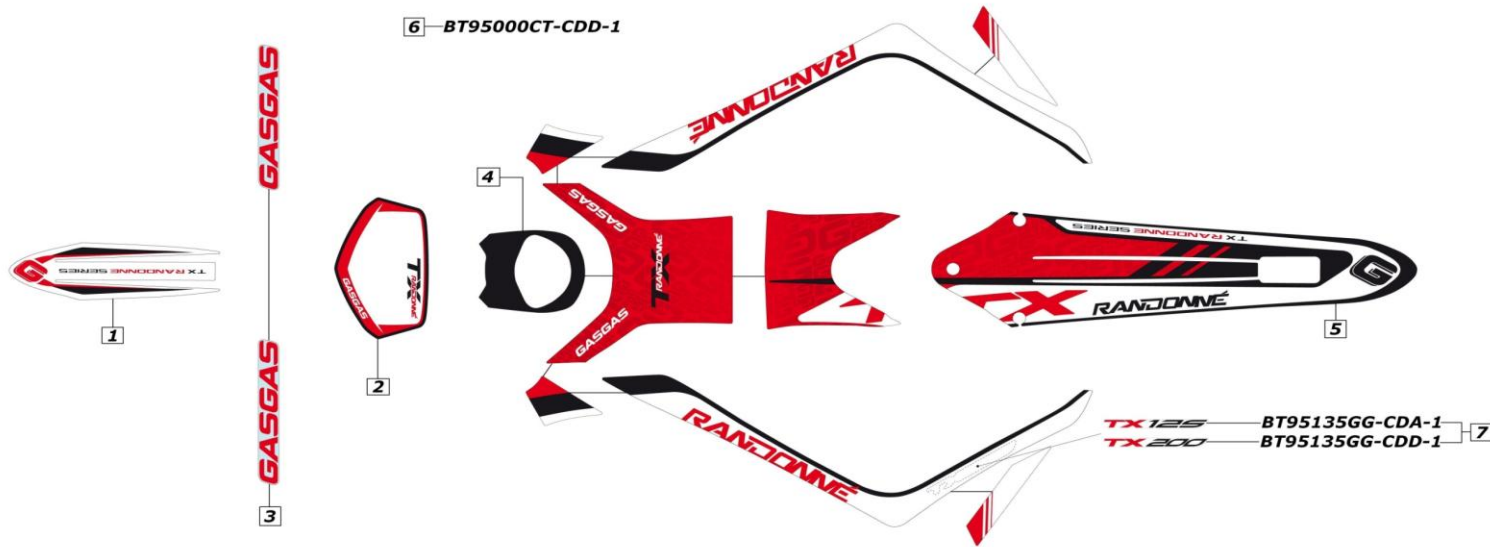

Nº	DESCRIPCION	DESCRIPTION	125cc	200cc	Cant.
1	ADHESIVO GUARDABARROS DELANTERO	FRONT FENDER STICKER		BT95005GG-CDD-1	1
2	ADHESIVO FARO	HEAD LIGHT STICKER		BT95020GG-CDD-1	1
3	KIT ADHESIVO HORQUILLA	FORK STICKER SET		BRS950251213	2
4	KIT ADHESIVOS CUBIERTA DEP. COMBUSTIBLE	FUEL TANK FENDER STICKER SET		BT95170CT-CDD-1	1
5	ADHESIVO GUARDABARROS TRASERO	REAR FENDER STICKER		BT95120GG-CGI-1	1
6	KIT ADHESIVOS TX RANDONNE 2014	TX RANDONNE 2014 STICKER SET		BT95000CT-CDD-1	1
7	ADHESIVO CILINDRADA	CYLINDER STICKER	BT95135GG-CDA-1	BT95135GG-CDD-1	2

GASGAS *Chasis 18*