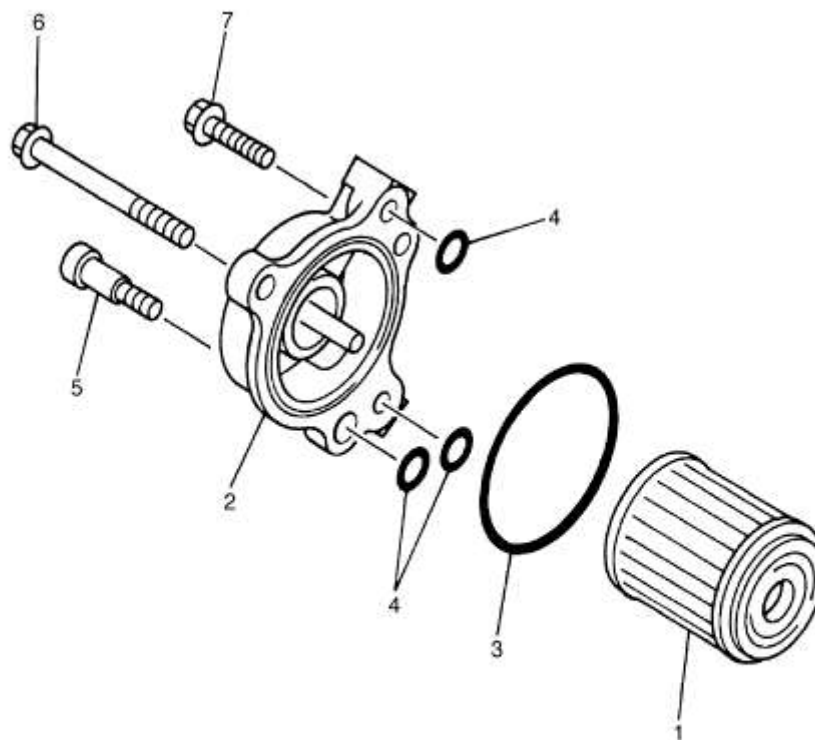

Nº	DESCRIPCION	DESCRIPTION	2015 RACING	450cc	Cant
1	ELEMENT ASSY, OIL CLEANER	ELEMENT ASSY, OIL CLEANER		5D3-13440-00	1
2	COVER, OIL ELEMENT	COVER, OIL ELEMENT		5BE-13447-20	1
3	O-RING	O-RING		93210-47675	1
4	O-RING	O-RING		93210-07135	3
5	BOLT, HEXAGON SOCKET HEAD	BOLT, HEXAGON SOCKET HEAD		90110-06228	1
6	BOLT	BOLT		91312-06065	1
7	BOLT	BOLT		91312-06020	1

GASGAS

Motor 7