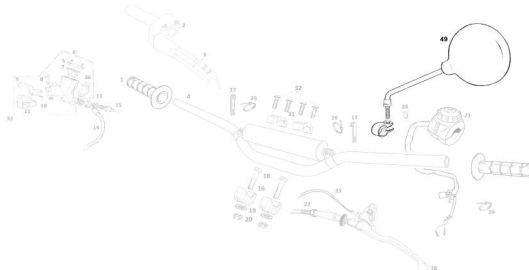

HOMOLOGATED

CHASIS / FRAME

**MANILLAR
HANDLEBAR**