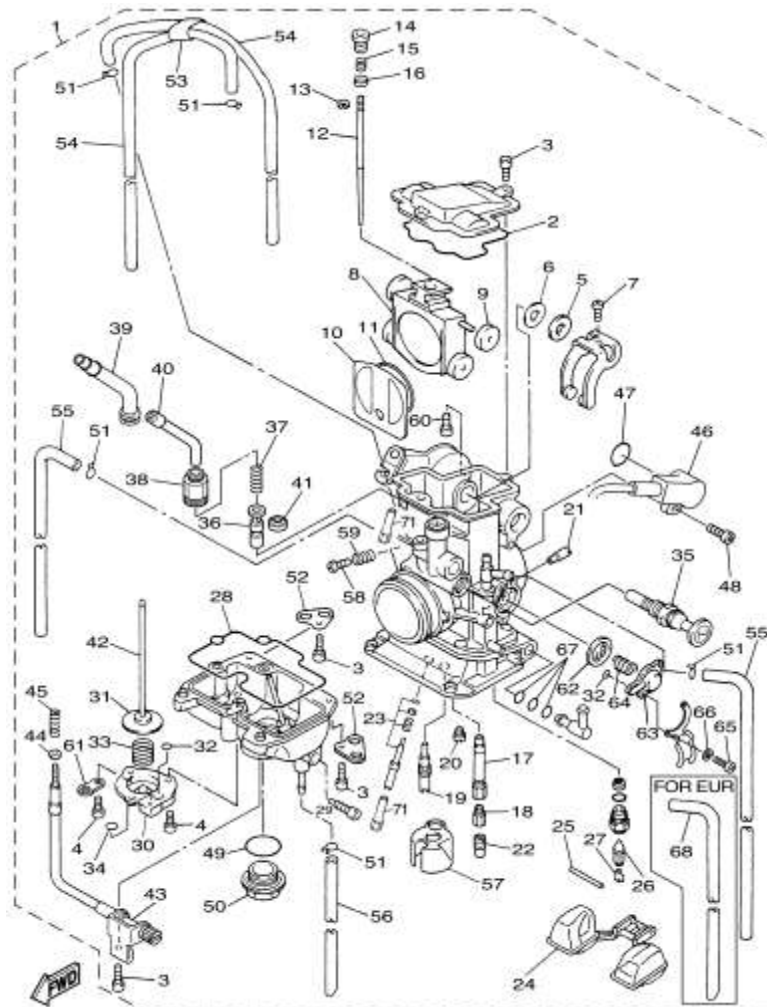

Nº	DESCRIPCION	DESCRIPTION	2015 RACING	450cc	Cant
1	CARBURETOR ASSY 1	CARBURETOR ASSY 1		5TJ-14101-L0	1
2	JUNTA	GASKET		5JG-14959-00	1
3	TORNILLO	BOLT		91316-04012	6
4	TORNILLO	SCREW		688-14592-00	3
5	ARANDELA	WASHER PLATE		90202-08045	1
6	ARANDELA	WASHER		5JG-14951-00	1
7	TORNILLO AJUSTE	SCREW ADJUST		5JG-14522-00	1
8	VÁLVULA CONTROL DE VACÍO	VALVE VACUUM CONTROL		2S2-14388-00	1
9	RODAMIENTO	ROLLER		3TJ-14267-40	1
10	VÁLVULA AGUJA	VALVE NEEDLE		5JG-14546-01	1
11	TÓRICA	SEAL		4FN-14997-00	1
12	AGUJA (GDDUM)	NEEDLE (GDDUM)		5TJ-14916-9M	1
	AGUJA (GDDUN)	NEEDLE (GDDUN)		5TJ-14916-9N	1
	AGUJA (GDDUP)	NEEDLE (GDDUP)		5TJ-14916-9P	1
	AGUJA (GDDUQ)	NEEDLE (GDDUQ)		5TJ-14916-91	1
	AGUJA (GDDUR)	NEEDLE (GDDUR)		5TJ-14916-9R	1
	AGUJA (GDDUS)	NEEDLE (GDDUS)		5TJ-14916-9S	1
	AGUJA (GDDUT)	NEEDLE (GDDUT)		5TJ-14916-9T	1
13	CLIP	CLIP		3TJ-14159-40	1
14	TORNILLO AJUSTE	SCREW ADJUST		5JG-14521-00	1
15	MUELLE	SPRING		5JG-14275-00	1
16	CASQUILLO	COLLAR		5JG-14264-00	1
17	CHICLÉ AGUJA	JET NEEDLE		5TJ-14947-00	1
18	CHICLÉ ALTA (#160)	JET MAIN (#160)		4MX-14943-39	1
	CHICLÉ ALTA (#162)	JET MAIN (#162)		4MX-14943-90	1
	CHICLÉ ALTA (#165)	JET MAIN (#165)		4MX-14943-40	1
	CHICLÉ ALTA (#168)	JET MAIN (#168)		4MX-14943-91	1
	CHICLÉ ALTA (#170)	JET MAIN (#170)		4MX-14943-41	1
	CHICLÉ ALTA (#172)	JET MAIN (#172)		4MX-14943-92	1
	CHICLÉ ALTA (#175)	JET MAIN (#175)		4MX-14943-42	1
	CHICLÉ ALTA (#178)	JET MAIN (#178)		4MX-14943-93	1
	CHICLÉ ALTA (#180)	JET MAIN (#180)		4MX-14943-43	1
	CHICLÉ ALTA (#182)	JET MAIN (#182)		4MX-14943-94	1
	CHICLÉ ALTA (#185)	JET MAIN (#185)		4MX-14943-44	1

GASGAS

Motor 8