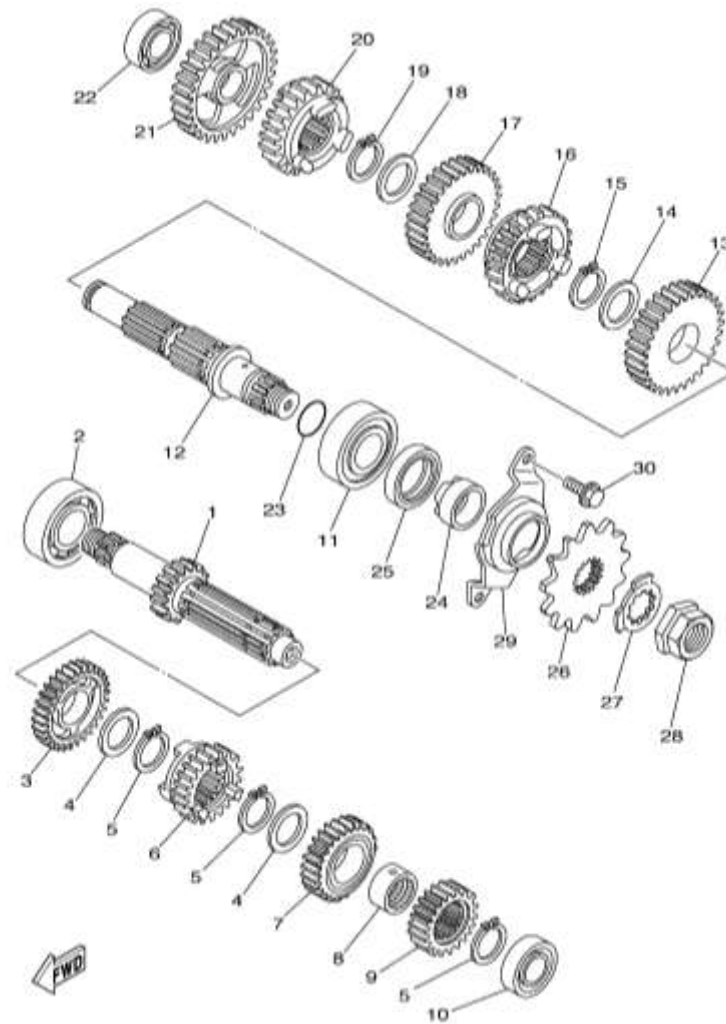

Nº	DESCRIPCION	DESCRIPTION	2015 RACING	250 - 300cc	Cant
1	EJE PRIMARIO (13T)	AXLE, MAIN (13T)		5UM-17411-00	1
2	RODAMIENTO CAMBIO	BEARING		93306-20447	1
3	PIÑÓN PRIMARIO V (19T)	GEAR,5TH PINION (19T)		5UM-17151-00	1
4	ARANDELA	WASHER		90209-20008	2
5	CIRCLIP	CIRCLIP		93410-22039	3
6	PIÑÓN PRIMARIO III (17T)	GEAR,3RD PINION (17T)		5UM-17131-00	1
7	PIÑÓN PRIMARIO IV (21T)	GEAR, 4TH PINION (21T)		5UM-17141-00	1
8	COLLAR	COLLAR		90387-20006	1
9	PIÑÓN PRIMARIO II (16T)	GEAR, 2ND PINION (16T)		5NL-17121-00	1
10	RODAMIENTO CAMBIO	BEARING		93306-00320	1
11	RODAMIENTO CAMBIO	BEARING		93306-27208	1
12	EJE SECUNDARIO	DRIVE AXLE ASSY		5NL-17402-01	1
13	PIÑÓN SECUNDARIO II (28T)	GEAR, 2ND WHEEL (28T)		5NL-17221-00	1
14	ARANDELA	WASHER		90209-23012	1
15	CIRCLIP	CIRCLIP		93410-26067	1
16	PIÑÓN SECUNDARIO IV (23T)	GEAR, 4TH WHEEL (23T)		5UM-17241-00	1
17	PIÑÓN SECUNDARIO III (23T)	GEAR,3RD WHEEL (23T)		5UM-17231-00	1
18	ARANDELA	WASHER		90209-20008	1
19	CIRCLIP	CIRCLIP		93410-22039	1
20	PIÑÓN SECUNDARIO V (17T)	GEAR,5TH WHEEL (17T)		5UM-17251-00	1
21	PIÑÓN SECUNDARIO I (31T)	GEAR,1ST WHEEL (31T)		5PH-17211-00	1
22	RODAMIENTO	BEARING		93306-00317	1
23	TÓRICA	O-RING		93210-196A4	1
24	CASQUILLO	COLLAR		90387-22001	1
25	RETÉN	OIL SEAL		93102-28010	1
26	PIÑÓN SALIDA (13T)	SPROCKET, DRIVE (13T)		9383B-13218	1
26A	PIÑÓN SALIDA (14T)	SPROCKET, DRIVE (14T)		9383B-14222	1
27	ARANDELA	WASHER, LOCK		90215-20003	1
28	TUERCA	NUT		90179-18001	1
29	TAPA PLATINA	PLATE, COVER		5NL-17471-10	1
30	TORNILLO	BOLT, FLANGE		90105-06081	2

GASGAS

Motor 14