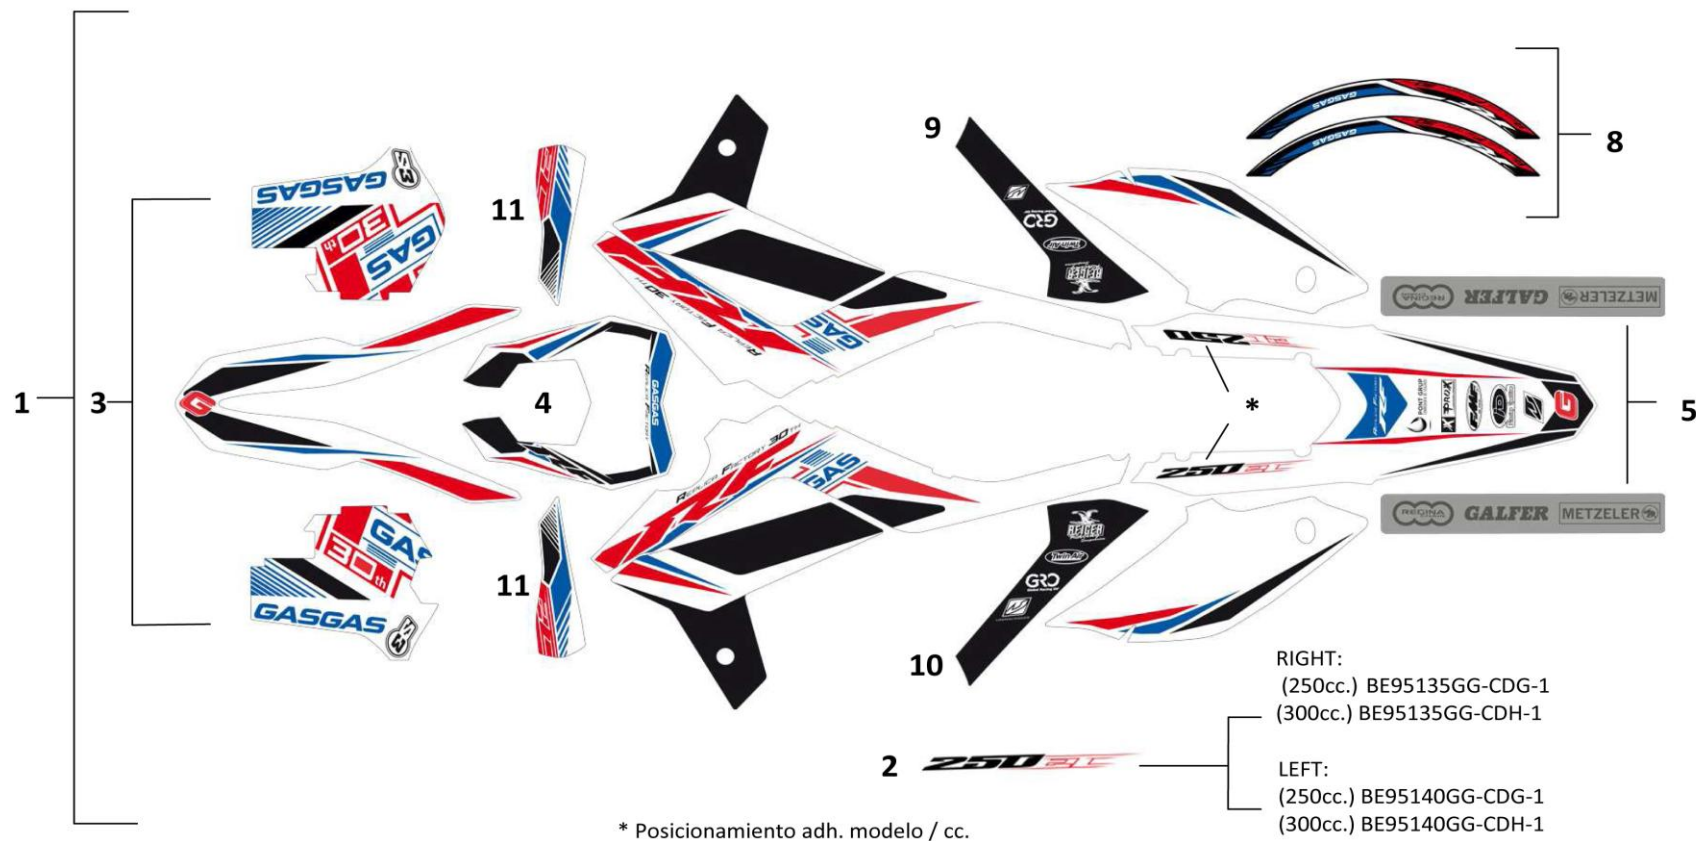

Nº	DESCRIPCION	DESCRIPTION	2014 REPLICA	250 - 300 cc	Cant
1	COMPLETE CARTRIDGE UNIT	COMPLETE CARTRIDGE UNIT		8032231/P	2
2	COMPRESSION VALVE UNIT	COMPRESSION VALVE UNIT		717237/P	2
3	COMPRESSION INNER ROD	COMPRESSION INNER ROD		5561131/P	2
4	PILOT BOSS	PILOT BOSS		804425/R	2
5	EXTENSION INNER ROD	EXTENSION INNER ROD		5561127/P	2
6	REBOUND ADJUSTER UNIT	REBOUND ADJUSTER UNIT		810146>A	2
7	RED OUTER TUBE UNIT	RED OUTER TUBE UNIT		760204KR/C	2
8	R.H. STANCHION + DROP OUT UNIT	R.H. STANCHION + DROP OUT UNIT		819589/R	1
9	L.H. STANCHION + DROP OUT UNIT	L.H. STANCHION + DROP OUT UNIT		819590/R	1
10	SCREW	SCREW		520497PN/P	4
11	FIXING NUT	FIXING NUT		521257CH/P	2
12	UPPER BUSHING	UPPER BUSHING		538174/P	2
13	LOWER BUSHING	LOWER BUSHING		538173/P	2
14	OIL SEAL	OIL SEAL		528439/P	2
15	STOP RING	STOP RING		523414/P	2
16	DUST SEAL	DUST SEAL		533340/P	2
17	SPRINGS KIT USD Ø48 - K= 4,20	SPRINGS KIT USD Ø48 - K= 4,20		8501645/C	1
21	SCREW + ORING UNIT	SCREW + ORING UNIT		850208AR/R	2
37	RING	RING		523329/P	2

GASGAS

Chasis 15

RIGHT:
(250cc.) BE95135GG-CDG-1
(300cc.) BE95135GG-CDH-1

LEFT:
(250cc.) BE95140GG-CDG-1
(300cc.) BE95140GG-CDH-1

* Posicionamiento adh. modelo / cc.