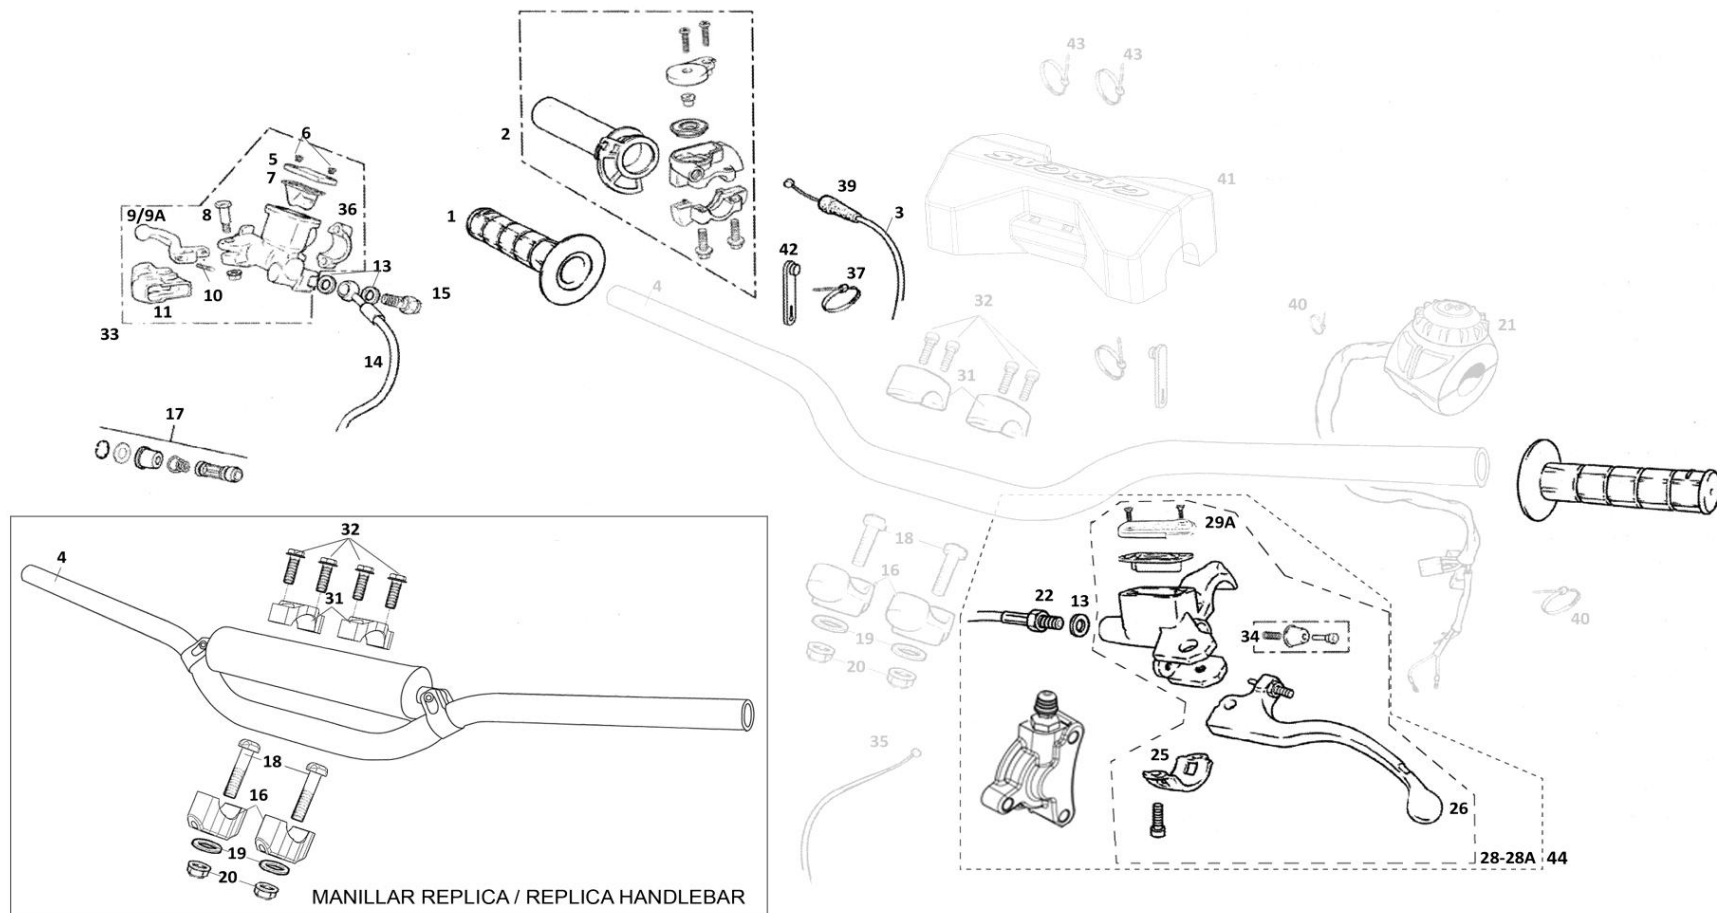

Nº	DESCRIPCION	DESCRIPTION	2014 REPLICA	250 - 300 cc	Cant
1	KIT RETENES MOTOR	MOTOR ASSEMBLY SEALS		ME90600CT-CAB-1	1
2	EXTRACTOR SEMICIGÜEÑAL ENCENDIDO	SEMI CRANK SHAFT EXTRACTOR		ME25950000	1
3	EXTRACTOR VOLANTE MAGNÉTICO	FLYWHEEL EXTRACTOR		MT280234045	1
4	EXTRACTOR CARTERES	CRANKCASE EXTRACTOR		ME25950005	1
5	KIT COJINETES MOTOR	MOTOR ASSEMBLY BEARINGS		ME90500CT-CAB-1	1

GASGAS

Motor 12

MANILLAR REPLICA / REPLICA HANDLEBAR

1