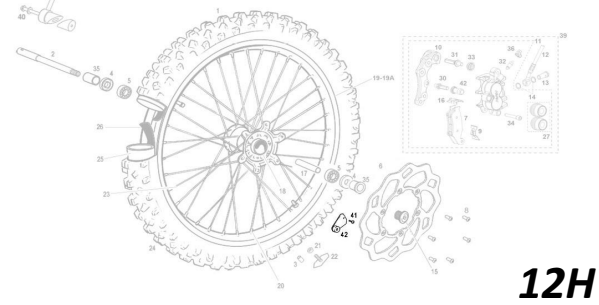

RUEDA TRASERA
REAR WHEEL