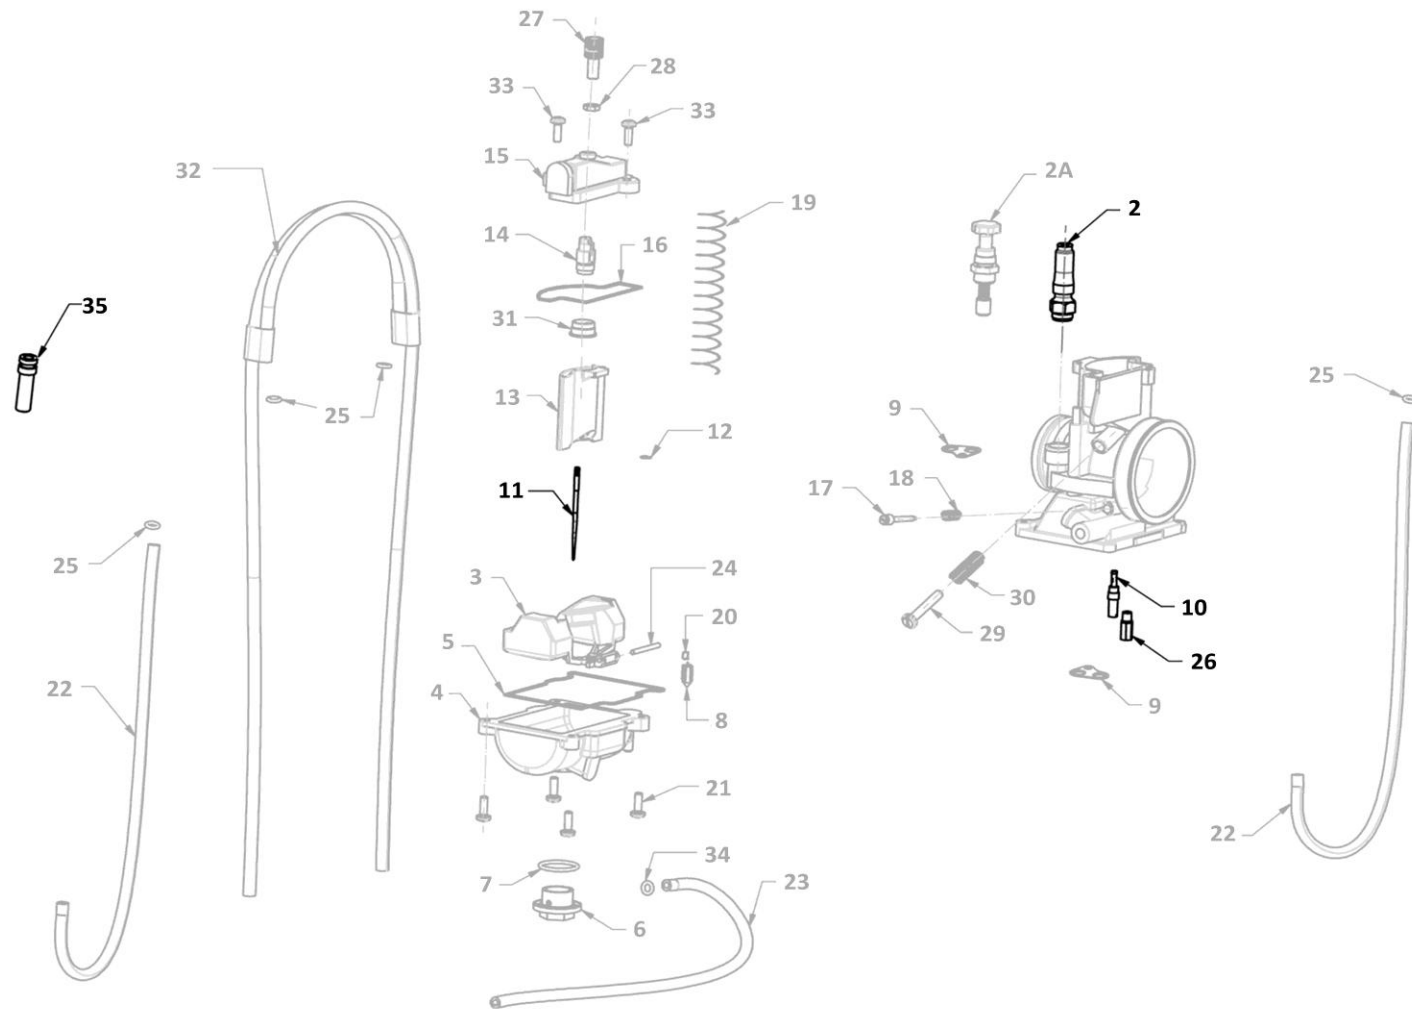

Nº	DESCRIPCION	DESCRIPTION	2014 REPLICA	250 - 300 cc	Cant
1	KIT ADH EC RACING	RACING ADH. SET		BE95000CT-CDH-1	1
2	ADH.CILINDRADA	CYLINDER ADH.		(Ver esquema)	2
3	KIT ADH. HORQUILLA	FORK ADH. SET		BE95010CT-CDH-1	1
4	ADH. FARO	HEAD LIGHT SET		BE95020GG-CDH-1	1
5	KIT ADH.BASCULANTE	SWINGARM ADH. SET		BE95145CT-CDH-1	1
6	ADH. PROTECCIÓN CAJA FILTRO DERECHO	RIGHT FRAME PROTECTOR ADH.		BE95175GG-CDH-1	1
7	ADH.PROTECCION CAJA FITRO IZQUIERDO	LEFT FRAME PROTECTOR ADH.		BE95185GG-CDH-1	1
8	CTO. ADHESIVOS LLANTAS	RIM ADH. SET		BE95220CT-CDH-1	1
9	ADH. PROTECTOR CHASIS DERECHO	RIGHT FRAME PROTECTOR ADH.		BE95090GG-CDH-1	1
10	ADH. PROTECTOR CHASIS IZQUIERDO	LEFT FRAME PROTECTOR ADH.		BE95095GG-CDH-1	1
11	KIT ADH. PARAMANOS	HANDGUARD ADH. SET		BE95025CT-CDH-1	1

GASGAS

Chasis 16

**CARBURADOR
CARBURATOR**

GASGAS

HOMOLOG. EC 2T 2014

11H