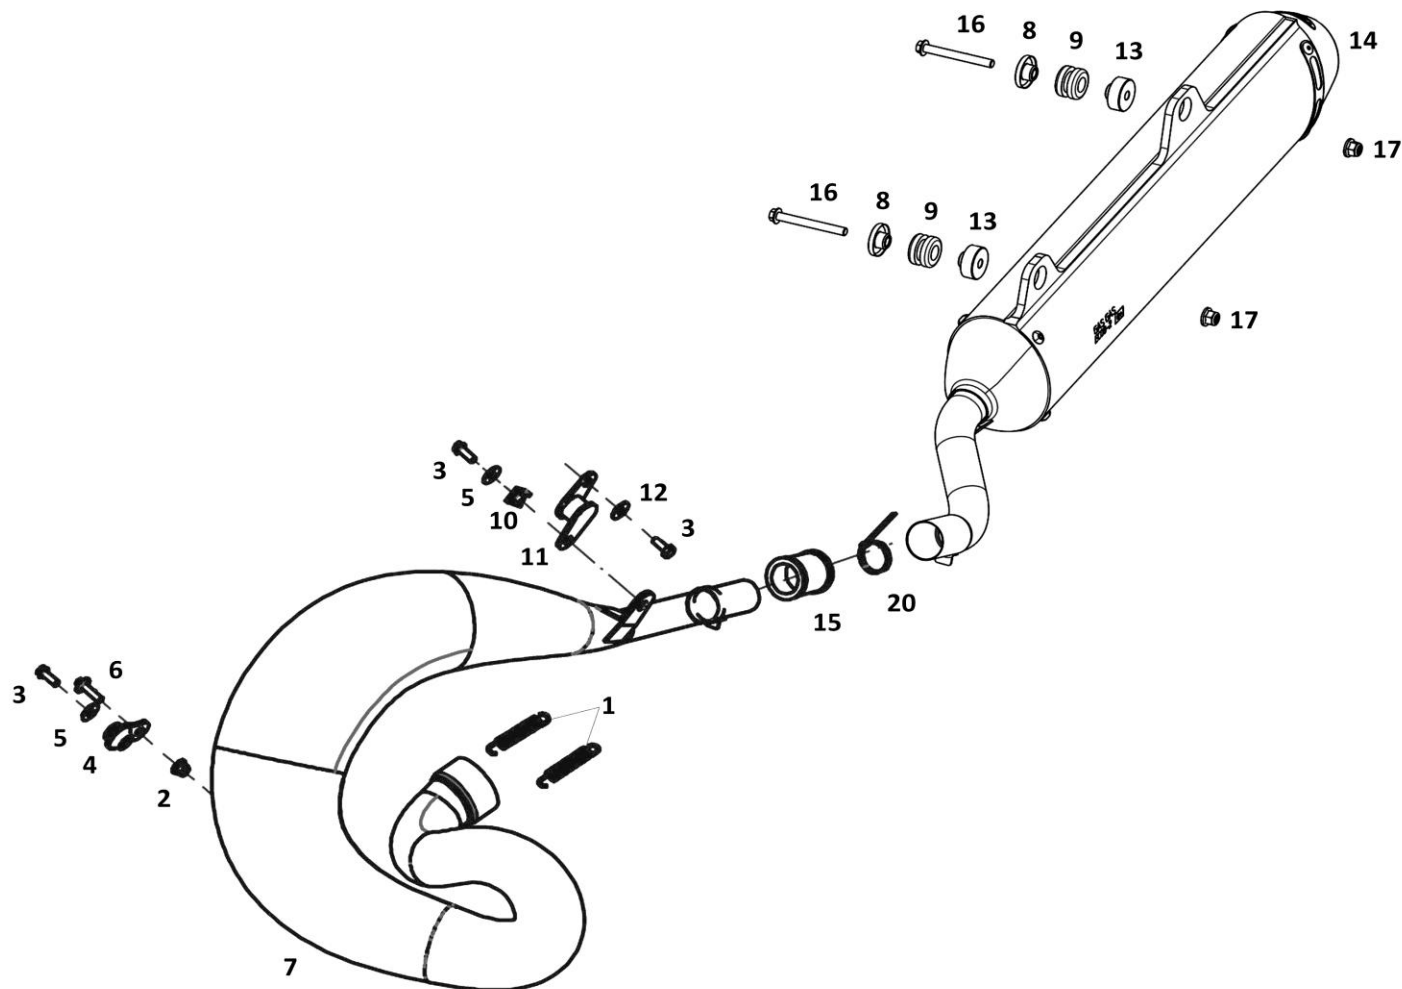

Nº	DESCRIPCION	DESCRIPTION	2014 REPLICA	250 - 300 cc	Cant
1	CTO.BALANCIN	ROCKER ARM ASSY		BE32000NCT3011	1
2	JAULA AGUJAS	NEEDLE BEARING		BE25614010/2	4
3	RETEN DIAM.28X22X8	SEAL DIAM. 28X22X8		BE32025N3011	4
4	ARANDELA IGLIDUR G	IGLIDUR G WASHER		T4003822	4
5	CASQUILLO	BUSH		BF30000024512	1
6	TORNILLO M10X40	SCREW M10X40		T0110042	1
7	BIELETA TIPO U	CONNECTING ROD		BF30000014512CT	1
8	CASQUILLO BIELETA	CONNECTING ROD BUSH		BE25642002	2
9	EJE BIELETA TIPO U	CONNECTING ROD SHAFT		BF30000034512	1
10	TUERCA	NUT		BE25612009	3
11	AMORTIGUADOR REPLICA FACTORY MY 2014	SHOCK ABSORBER		BE30000GG-CDH1	1
12	TORNILLO M10X45	SCREW M10X45		T0210045	1
13	TORNILLO ESPECIAL 14X110	HEAD SCREW		T0214110R	2
14	ARANDELA 15X25X2,5	WASHER		T4015025	1
15	CASQUILLO COJINETE BIELETAS	CONNECTING ROD BEARING BUSH		BE32020N3011	1
16	MUELLE REIGER 40-280	SPRING REIGER 40-280		RRS59146	1
	MUELLE REIGER 42-280	SPRING REIGER 42-280		RRS5980	1
	MUELLE REIGER 44-280	SPRING REIGER 44-280		RRS5971	1
	MUELLE REIGER 50-280	SPRING REIGER 50-280		RRS5922	1
	MUELLE REIGER 52-280	SPRING REIGER 52-280		RRS5946	1
	MUELLE REIGER 54-280	SPRING REIGER 54-280		RRS5949	1
	MUELLE REIGER 56-280	SPRING REIGER 56-280		RRS5963	1
	MUELLE REIGER 58-280	SPRING REIGER 58-280		RRS5976	1
	MUELLE REIGER 60-280	SPRING REIGER 60-280		RRS59339	1
	MUELLE REIGER 64-280	SPRING REIGER 64-280		RRS5982	1
	MUELLE REIGER 65-280	SPRING REIGER 65-280		RRS59146	1
17	TUERCA	NUT		320.5.15.04	1
18	CONTRATUERCA	NUT		320.5.15.03	1

GASGAS

Chasis 8