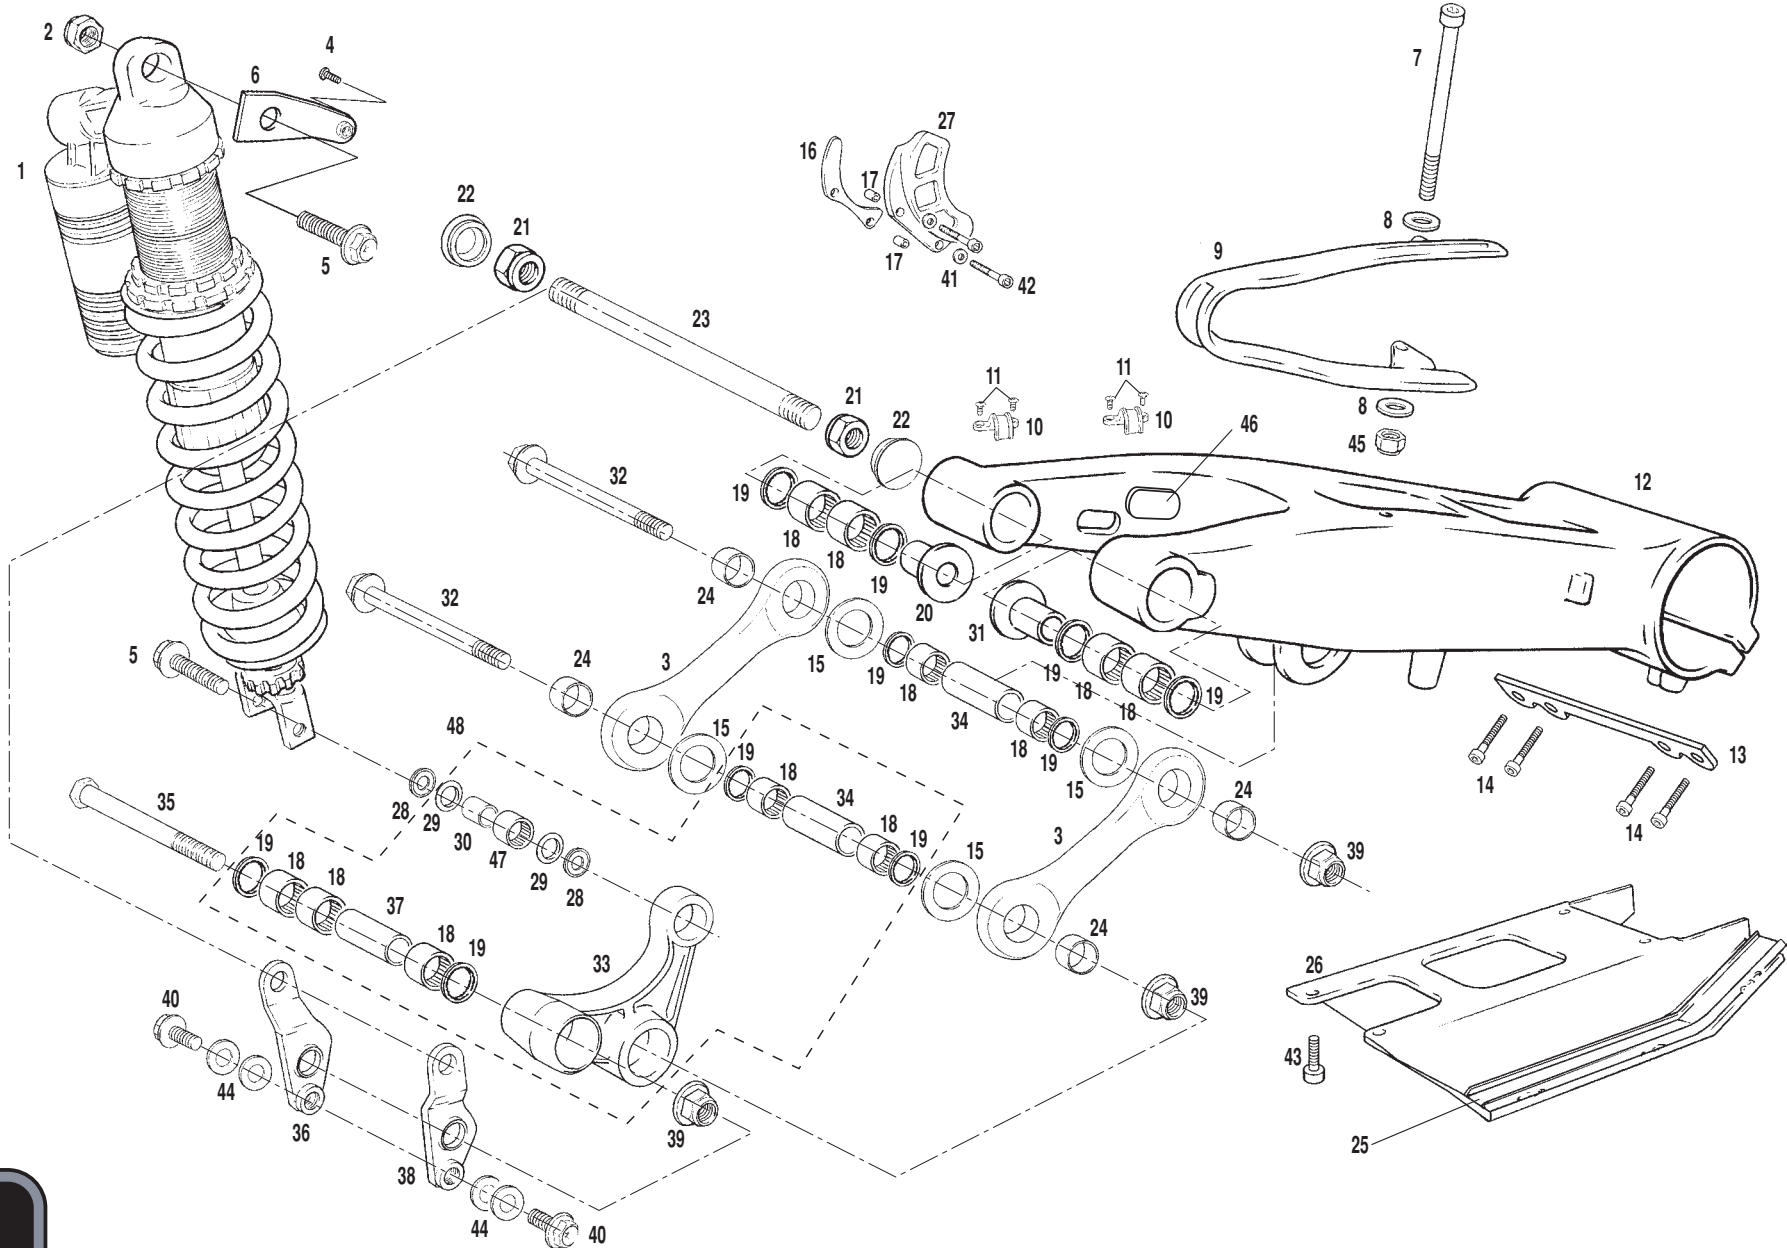

Nº	DESCRIPCION / DESCRIPTION	WILD H.P. 450	Cant.
33	BALANCIN TT / <i>ROCKER ARM</i>	BE25614005	1
34	CASQUILLO EJE BASCULANTE / <i>CONNECTING ROD BUSHING</i>	BE25612014	2
35	TORNILLO ESPECIAL 14X110 / <i>14X110 SPECIAL SCREW</i>	T0214110	1
36	SOPORTE BALANCIN DERECHO / <i>RIGHT ROCKER ARM SUPPORT</i>	BQ300214006	1
37	CASQUILLO 14X22X62.5 / <i>14X22X62.5 BUSHING</i>	BE25612005	1
38	SOPORTE BALANCIN IZQUIERDO / <i>LEFT ROCKER ARM SUPPORT</i>	BQ300214007	1
39	TUERCA M14 CON ARANDELA / <i>M14 NUT WITH WASHER</i>	T2214000	3
40	TORNILLO ESPECIAL 12X25X1.25 / <i>12X25X1.25 SPECIAL SCREW</i>	T02012025	2
41	ARANDELA PLANA 6X12X1.5 / <i>6X12X1.5 WASHER</i>	T4006012	2
42	TORNILLO ESPECIAL 6X45 / <i>6X45 SPECIAL SCREW</i>	T0206045	2
43	TORNILLO ESPECIAL 8X20 / <i>8X20 SPECIAL SCREW</i>	T0208020	4
44	ARANDELA 13X24X3 BISELADA / <i>13X24X3 WASHER</i>	ME25934020	4
45	TUERCA AUTOBLOCANTE M6 BAJA / <i>M6 SELF-LOCKING NUT</i>	T2106001	1
46	GOMA PROTECTOR BASCULANTE / <i>SWINGARM PROTECTION RUBBER</i>	BE25836005	2
47	JAULA AGUJAS AL DL1612 / <i>DL1612 NEEDLES BEARING</i>	BE25614009	1
48	BALANCÍN COMPLETO / <i>ROCKER ARM SET</i>	BE25614005CT	1