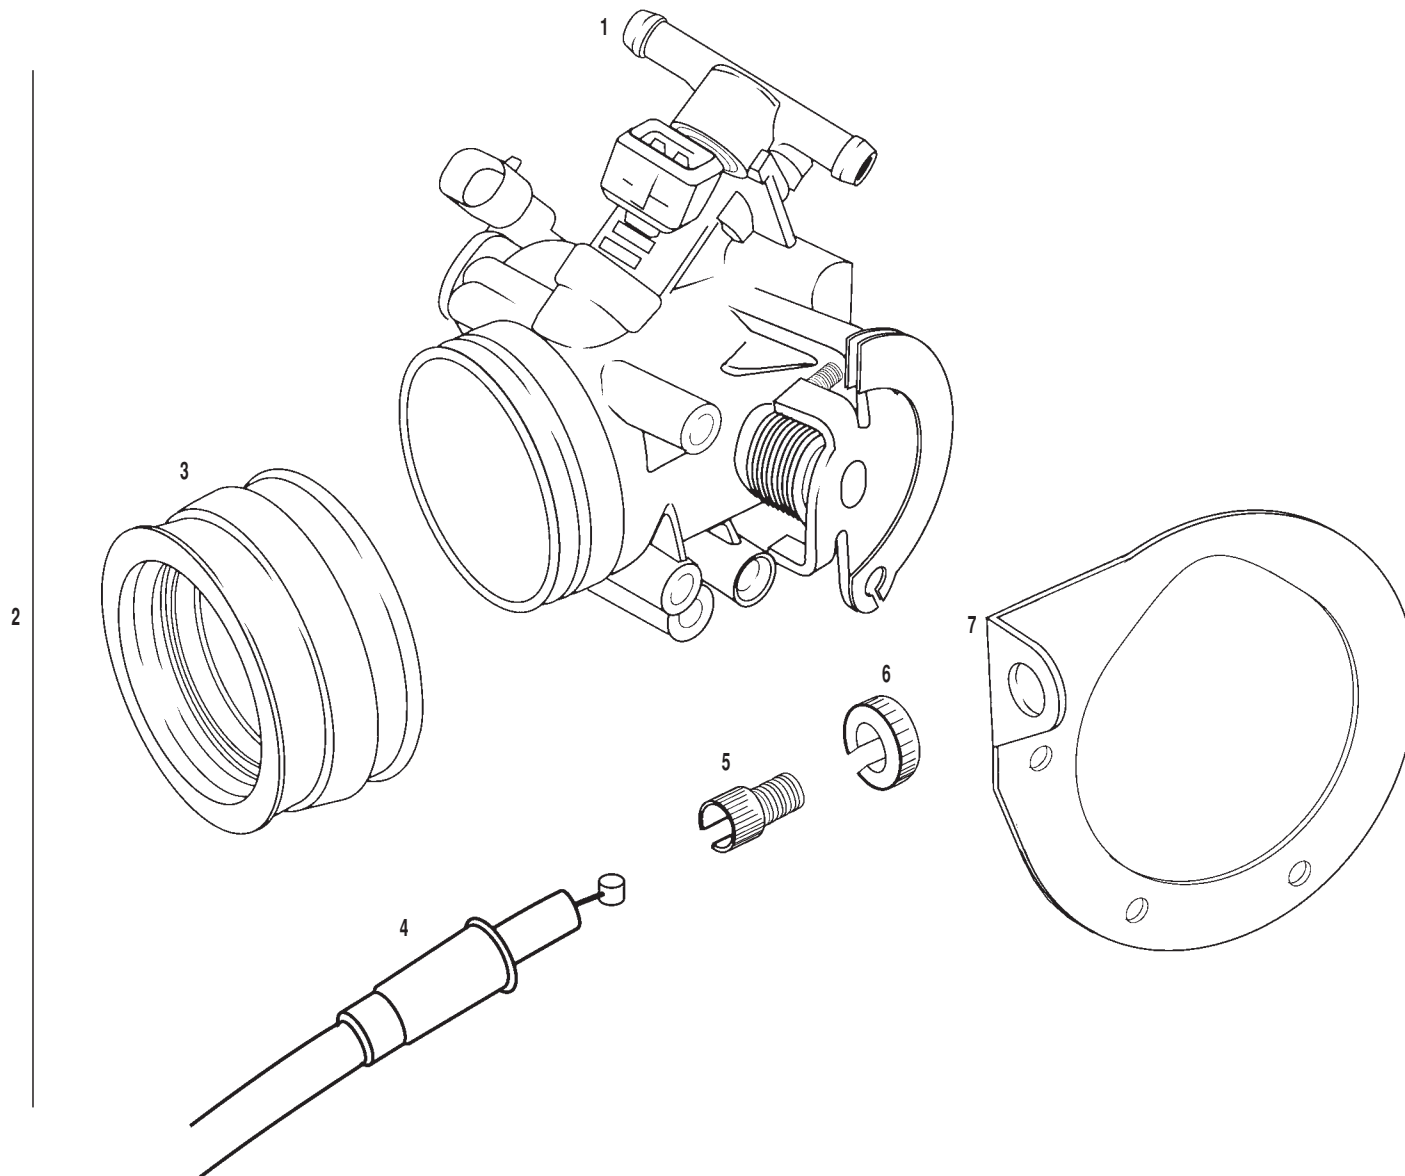

N°	DESCRIPCION / DESCRIPTION	WILD H.P. 450	Cant.
1	INYECTOR FSE / FSE INJECTOR	MFS400180000	1
2	CTO. INYECTOR FSE / FSE INJECTOR SET	MFS450380002	1
3	TUBERA ADMISIÓN / INTAKE RUBBER	MFS400116131	1
4	CABLE GAS / THROTTLE CABLE	BQ450324008	1
5	TUERCA TENSOR CABLE GAS / THROTTLE GAS TENSOR NUT	BFS400124013	1
6	TENSOR CABLE GAS / THROTTLE GAS TENSOR	BFS400124012	1
7	SOPORTE CABLE GAS / THROTTLE GAS SUPPORT	BQ450324014	1