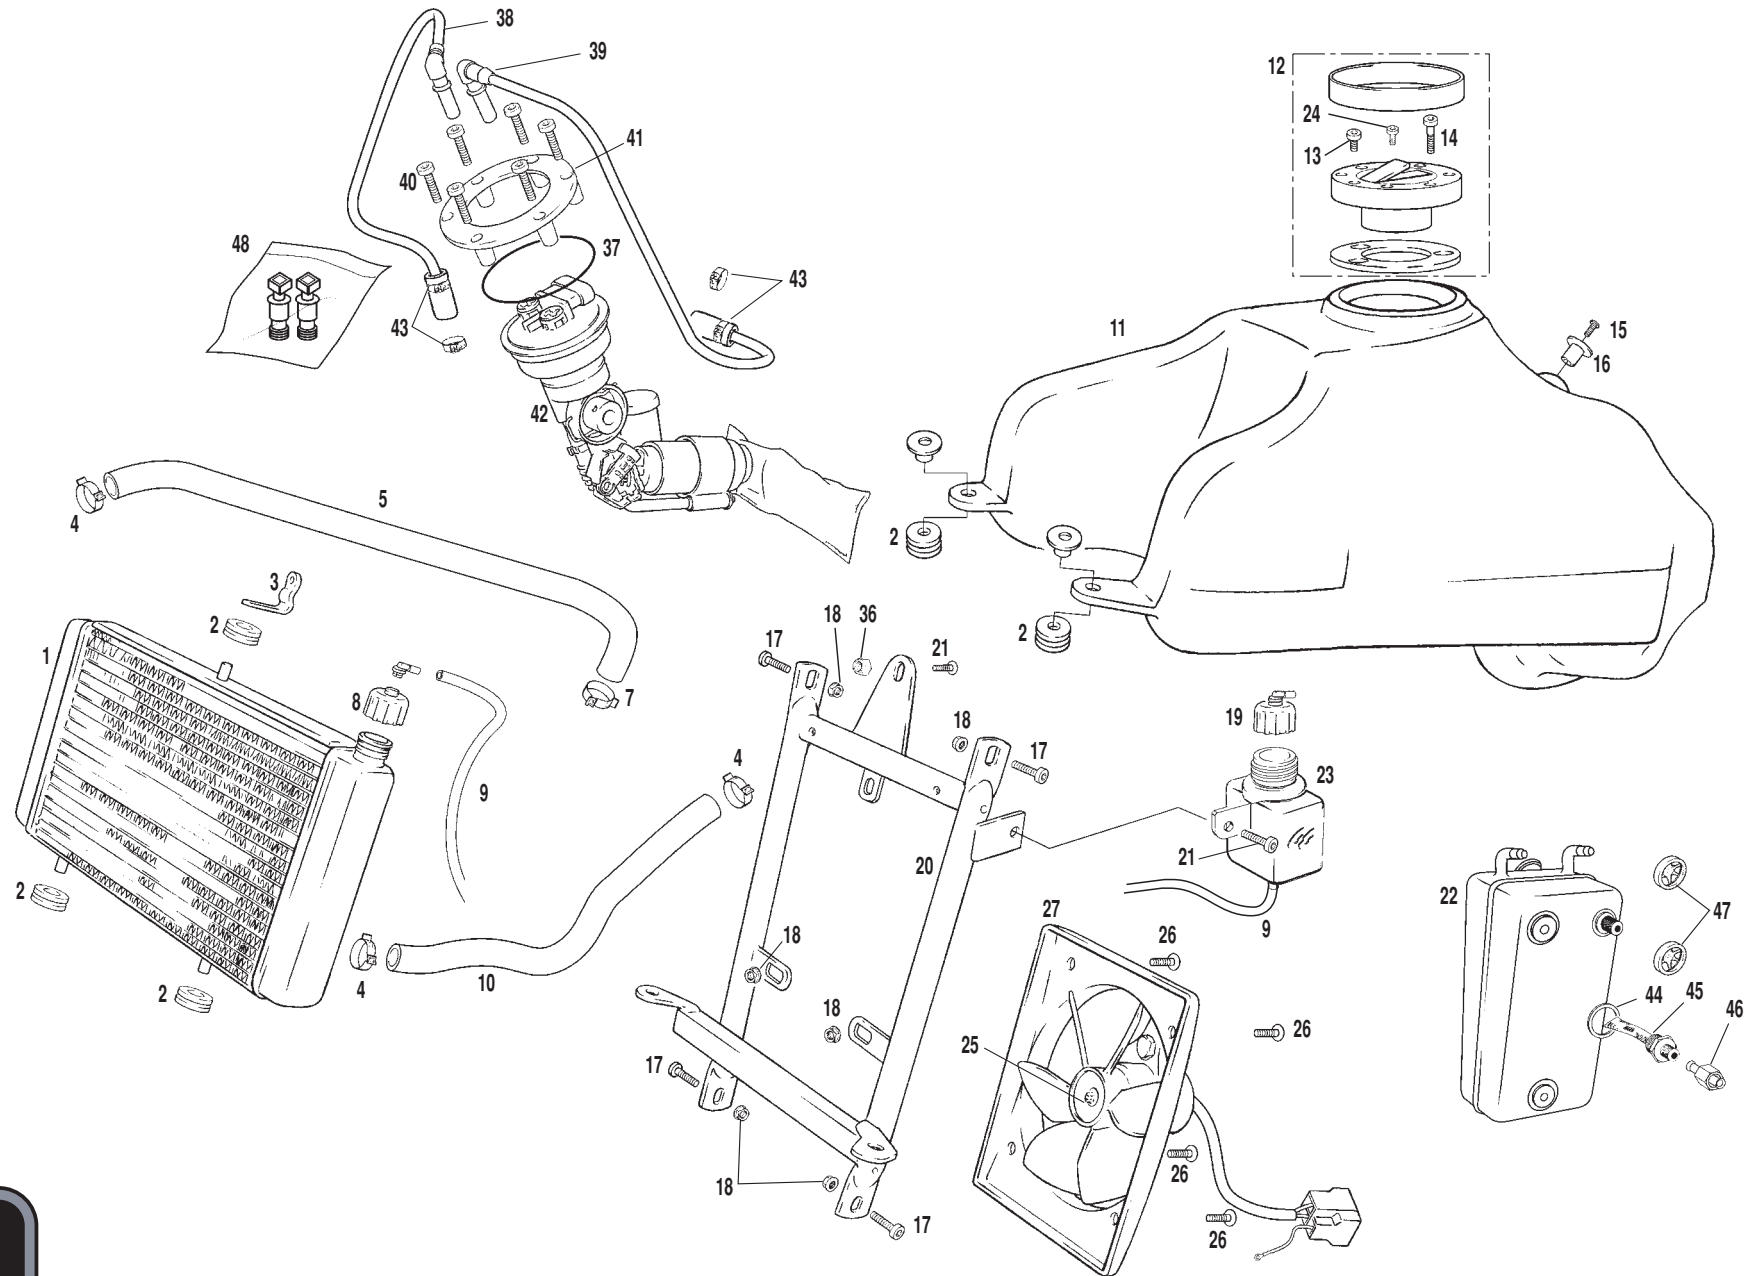

Nº	DESCRIPCION / DESCRIPTION	WILD H.P. 450	Cant.
42	BOMBA GASOLINA / FUEL PUMP	MFS400180100	1
43	ABRAZADERA D.12.9-13.6 AMARILLA / 12.9-13.6 YELLOW CLAMP	BE250210047	4
44	ARANDELA AL.18.2x24x1.5 RACORD DEPOSITO ACEITE / OIL TANK WASHER	BFS400132213	1
45	RACORD CON FILTRO DEPOSITO ACEITE / OIL TANK RACORD WITH FILTER	BQ450332209	1
46	RACORD ASPIRACION ACEITE QUAD 4T / OIL ASPIRATION RACORD	BQ450332219	1
47	VISOR NIVEL ACEITE EC400-4T / OIL LEVEL SIGHT GLASS	MFS400110015	2
48	CONECTOR JOHN GUEST SL2-970-G/SL2-970-E / JOHN GUEST CONECTOR	MFS400180116	1