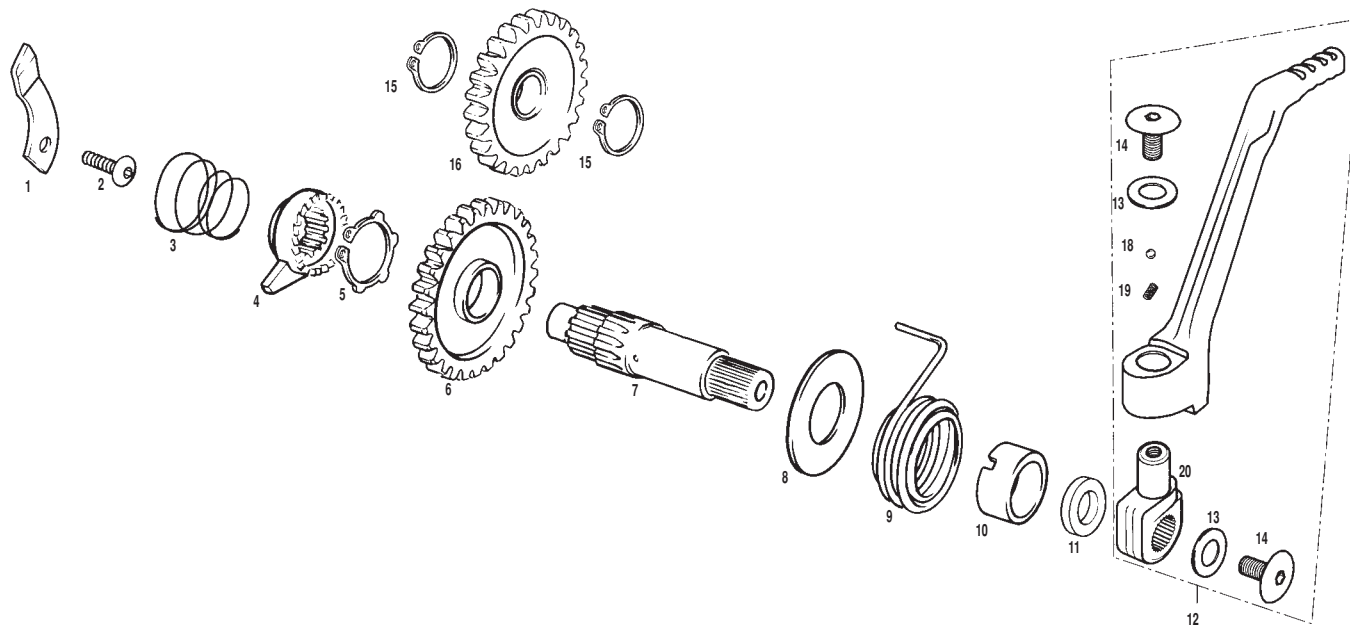

Conjunto pedal arranque /
Kickstart set

GAS GAS

EC 2004

125 cc.

1

Nº	DESCRIPCION / DESCRIPTION	125 c.c.	Cant.
1	PLATINA TRINQUETE ARRANQUE / KICKSTART RATCHET BRACKET	ME120136005	1
2	ULS 5X10 / 5X10 ULS BOLT	T0505010	1
3	MUELLE TRINQUETE ARRANQUE / RATCHET PINION SPRING	ME25636006	1
4	TRINQUETE ARRANQUE EC125 / KICKSTART RATCHET PINION	ME120126004	1
5	SEEGER E20 DIN 983 / START SEEGER 20	MT27836052	1
6	PIÑON ARRANQUE / STARTING PINION	MT27836002	1
7	EJE ARRANQUE CON AGUJERO EC125 / KICKSTARTER SHAFT	ME120136003	1
8	ARANDELA ARRANQUE 46X18.6X1 / KICKSTART INNER PINION	M02614002	1
9	MUELLE ARRANQUE / KICKSTART SPRING	MO2613001	1
10	CASQUILLO CENTRADOR MUELLE ARRANQUE / KICKSTART RATCHET BRACKET	ME250136053	1
11	RETEN PEDAL ARRANQUE 18x28x7 / 18x28x7 KICKSTART PEDAL SEAL	ME120132021	1
12	CTO. PEDAL ARRANQUE Y MUÑEQUILLA / KICKSTART PEDAL SET	ME120136060	1
13	ARANDELA 6X20X1.5 / WASHER 6X20X1.5	T4006020	2
14	TORNILLO 6X12 CABOTA TORK / TORK SCREW 6X12	T0316012	2
15	SEEGER EJE 15 EMBRAGUE / CLUTCH AXLE SEEGER 15	ME25632017	2
16	PIÑÓN INTERIOR ARRANQUE EC125 / KICKSTART INNER PINION	ME120126001	1
18	BOLA MUÑEQUILLA PEDAL ARRANQUE / KICKSTART PEDAL BASE BALL	ME250036062	1
19	MUELLE MUÑEQUILLA PEDAL ARRANQUE / KICKSTART PEDAL BASE SPRING	ME250036066	1
20	MUÑEQUILLA PEDAL ARRANQUE / KICKSTART PEDAL BASE	ME120136061	1