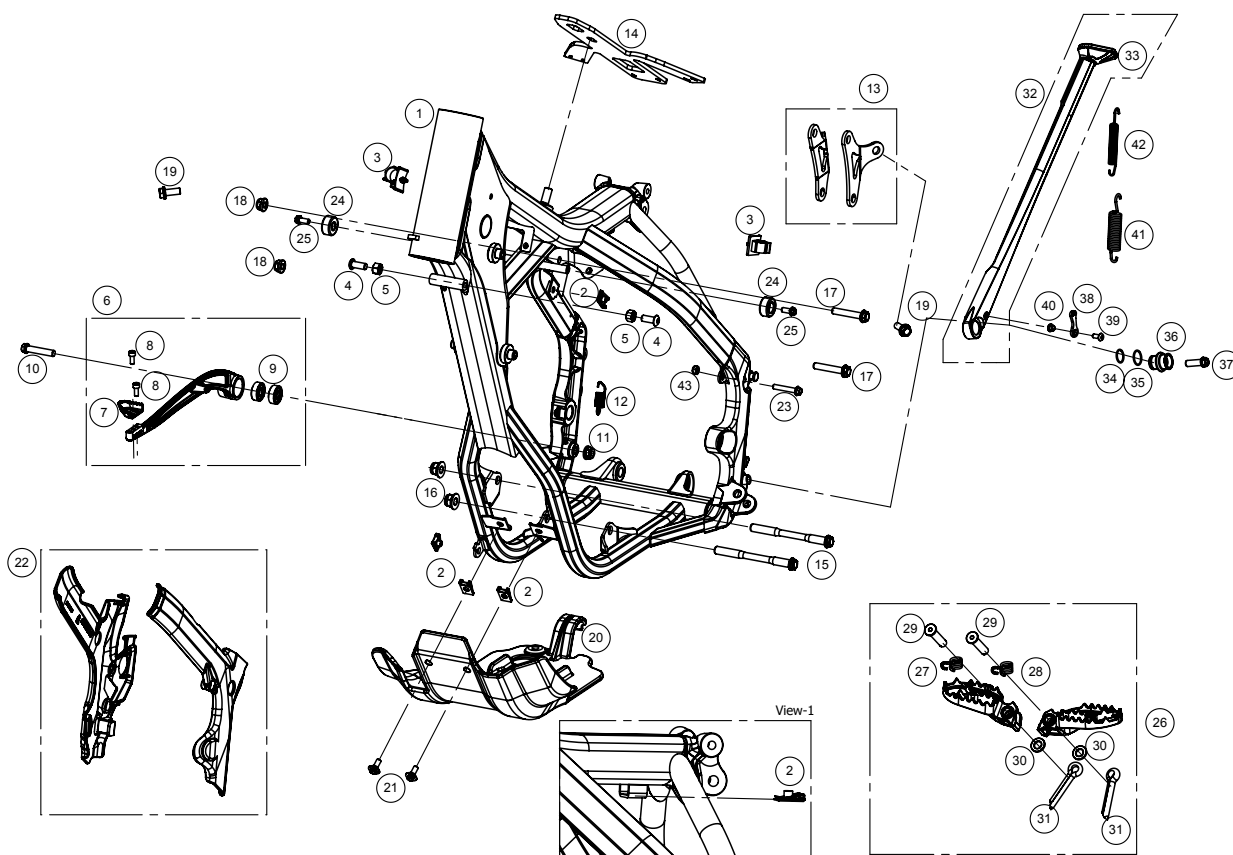

Nº	DESCRIPTION	REFERENCE 200 / 250 / 300	QTY
1	FRAME	BE10000CT-CLJ-1	1
2	M6 NUT	T2606000	5
3	WIRING HARNESS FASTENER	BE10984GG-CLJ-1	2
4	ULS M8X25 SCREW	T0508025	2
5	M8 NUT	T2008002	2
6	REAR BRAKE LEVER SET	BE13000CT-CLJ-1	1
7	STEP PLATER FOR REAR BRAKE LEVER	BE130102510	1
8	M5X12 ALLEN SCREW	T0305012	2
9	628-2RS BEARING	BE13025GG-CLJ-1	2
10	REAR BRAKE LEVER SCREW	T0228040	1
11	M8 SELF LOCKING NUT	T2208002	1
12	BRAKE PEDAL SPRING	BE13015GG-CAB-1	1
13	CYLINDER HEAD ROD	BE11100CT-CLP-1 / BE11100CT-CLJ-1 / BE11100CT-CLJ-1	1
14	TANK REST RUBBER	BE76045GG-CLJ-1	1
15	M10x113 ENGINE SCREW	T0210113	2
16	M10 SELF LOCKING NUT	T3110002	2
17	M8X50 SCREW	T0228050	2
18	M8 SLEF LOCKING NUT	T2208002	2
19	M8X20 SCREW	T0228020	2
20	SKID PLATE	BE11500GG-CLJ-1	1
21	M6X12 SCREW	T0806012	2
22	FRAME SIDE PROTECTOR SET	BE19000CT-CLJ-1	1
23	M6X35 SCREW	T0206035	1
24	SIDE TANK SUPPORT	BE76066GG-CLJ-1	2
25	M6x14 SCREW	T0206014	2
26	FOOT PEG SET	BE14005CT-CLJ-1	1