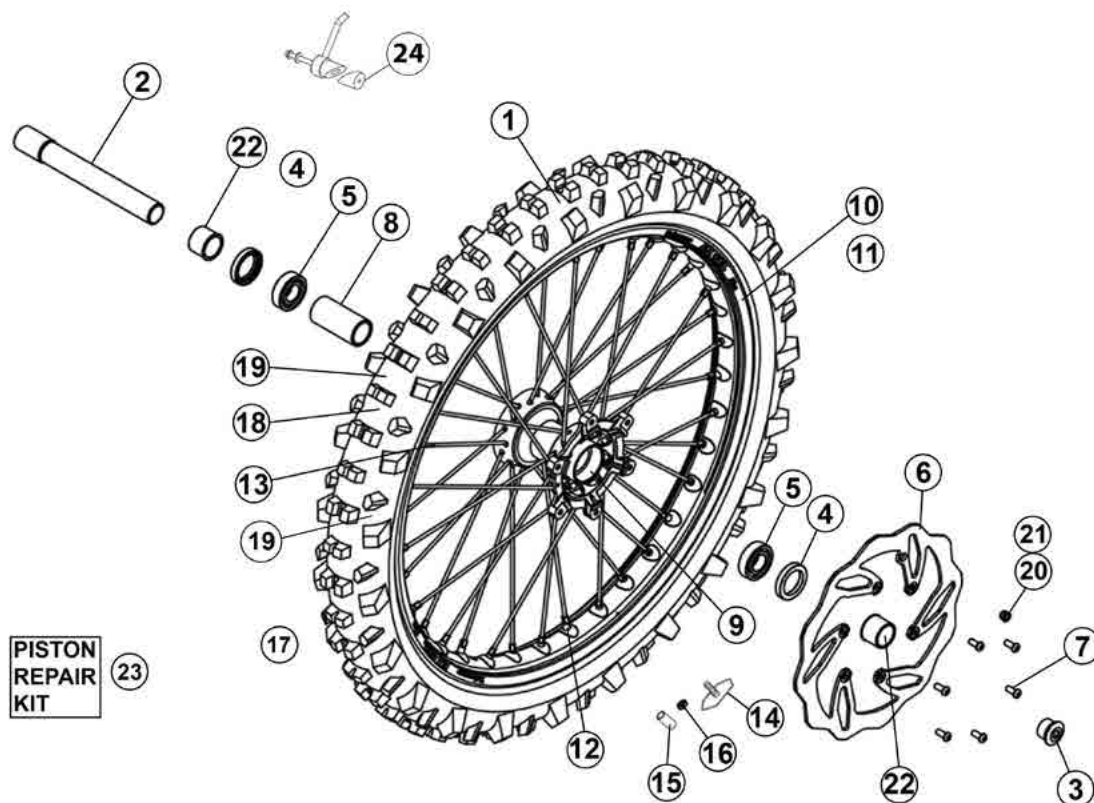

Nº	DESCRIPTION	REFERENCE 200 / 250 / 300	QTY
1	FRONT WHEEL (COMPLETE ASSEMBLY)	BE50000CT-CLJ-1	1
1A	FRONT WHEEL (COMPLETE ASSEMBLY) (GP)	BE50000CT-CRB-1	1
2	FRONT WHEEL AXIS	BE53000R3011	1
3	FRONT WHEEL AXIS BOLT	BE250718026	1
4	30X42X7 FRONT WHEEL GASKET	BE250418057	2
5	6905 2RSR BEARING	ME120136055	2
6	FRONT BRAKE DISC	BE52000GG-CLJ-1	1
6A	FRONT BRAKE DISC (GP)	BE52000GG-CRB-1	1
7	SCREW M6X14	T0566014	6
8	SPACER	BE250418058	1
9	FRONT WHEEL HUB	BE54110GG-CAB-1	1
10	RIM 1.60X21	BE54001R2509	1
11	FRONT SPOKED RIM ASSY	BE54000CT-CLJ-1	1
11A	FRONT SPOKED RIM ASSY (GP)	BE54000CT-CAW-1	1
12	FRONT SPOKE NUT	BE542503013	36
13	FRONT SPOKE 243X3.5	BE542003013	36
13A	FRONT SPOKE 243X3.5 (GP)	BE54200GG-CAW-1	36
14	FRONT TIRE HOLDER	BE505002509	1
15	FRONT TIRE HOLDING BUSHING	BE555102510	1
16	M8 SELF LOCKING NUT	T2108001	1
17	FRONT TIRE 90/90-21 METZELER M/C 54M M+S SIX DAYS	BE501002511	1
18	FRONT AIR HOSE	BE502002511	1
19	FRONT RIM BAND	BE503002511	1
20	EC MAGNETIC	BE520502510	1
21	SEGEER A 9 DIN 471	BE520602510	1
22	FRONT WHEEL BUSHING	BC250418019	2
23	SEAL AND BEARING FRONT WHEEL KIT	BE51000CT2510	1
24	FRONT AXLE PULLER (GP)	BE536002511	1