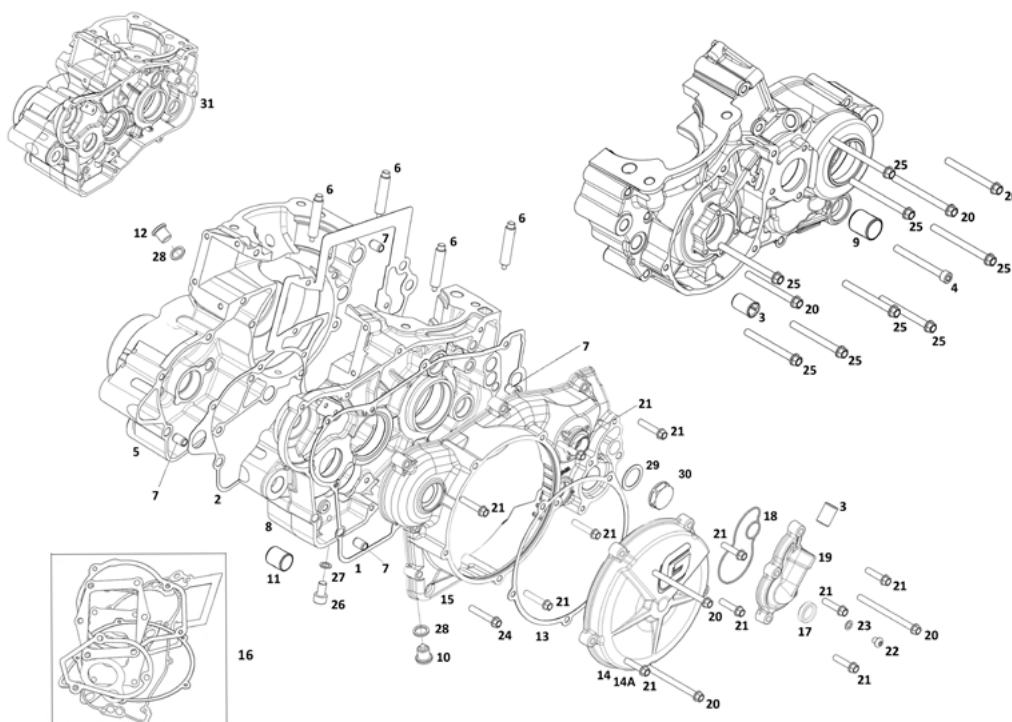

Nº	DESCRIPTION	REFERENCE 200 / 250 / 300	QTY
1	CLUTCH COVER GASKET	ME25644002	1
2	CENTRAL CRANKCASE GASKET	ME94000GG-CLJ-1	1
3	WATER INLET VALVE	ME57015GG-CAB-1	2
4	SOCKET HEAD SCREW	T0306060	1
6	CYLINDER PIN	ME25616023	4
7	CRANKCASE BUSHING	ME25610018	4
9	1215 GLACIER	C200101	1
10	MAGNETIC OIL DRAIN PLUG	ME25610017	1
11	1212 GLACIER	BE25610009	1
12	OIL FILL PLUG	M01016002	1
13	DISCS COVER GASKET	ME22015GG-CAB-1	1
14	DISCS CLUTCH COVER	ME22010GG-CLJ-1	1
14A	CLUTCH COVER (GP)	NA / ME22010GG-CRB-1 / ME22010GG-CRB-1	1
15	CLUTCH COVER	ME65000CT-CLJ-1	1
16	GASKET KIT	ME94610CT-CLJ-1	1
17	OIL LEVEL PLUG	MFS400110015	1
18	WATER PUMP COVER GASKET	ME57010GG-CAB-1	1
19	WATER PUMP COVER	ME57000GG-CLJ-1	1
20	HEAD SCREW	T0206075	6
21	HEAD SCREW	T0206025	11
22	ULS SCREW	T0506008	1
23	WASHER 6X10X1.5	T4006010	1
24	HEAD SCREW	T0206050	1
25	HEAD SCREW	T0206060	8
26	ALLEN SCREW	T0308014	1
27	COPPER WASHER	T4008012	1
28	WASHER	MT280410030	2
29	O-RING	ME65110GG-CEQ-1	1
30	CENTRIFUGAL REGULATOR PLUG	ME65100GG-CEQ-1	1
31	CRANKCASE KIT	ME10000CT-CLP-1 / ME10000CT-CLJ-1 / ME10000CT-CLJ-1	1