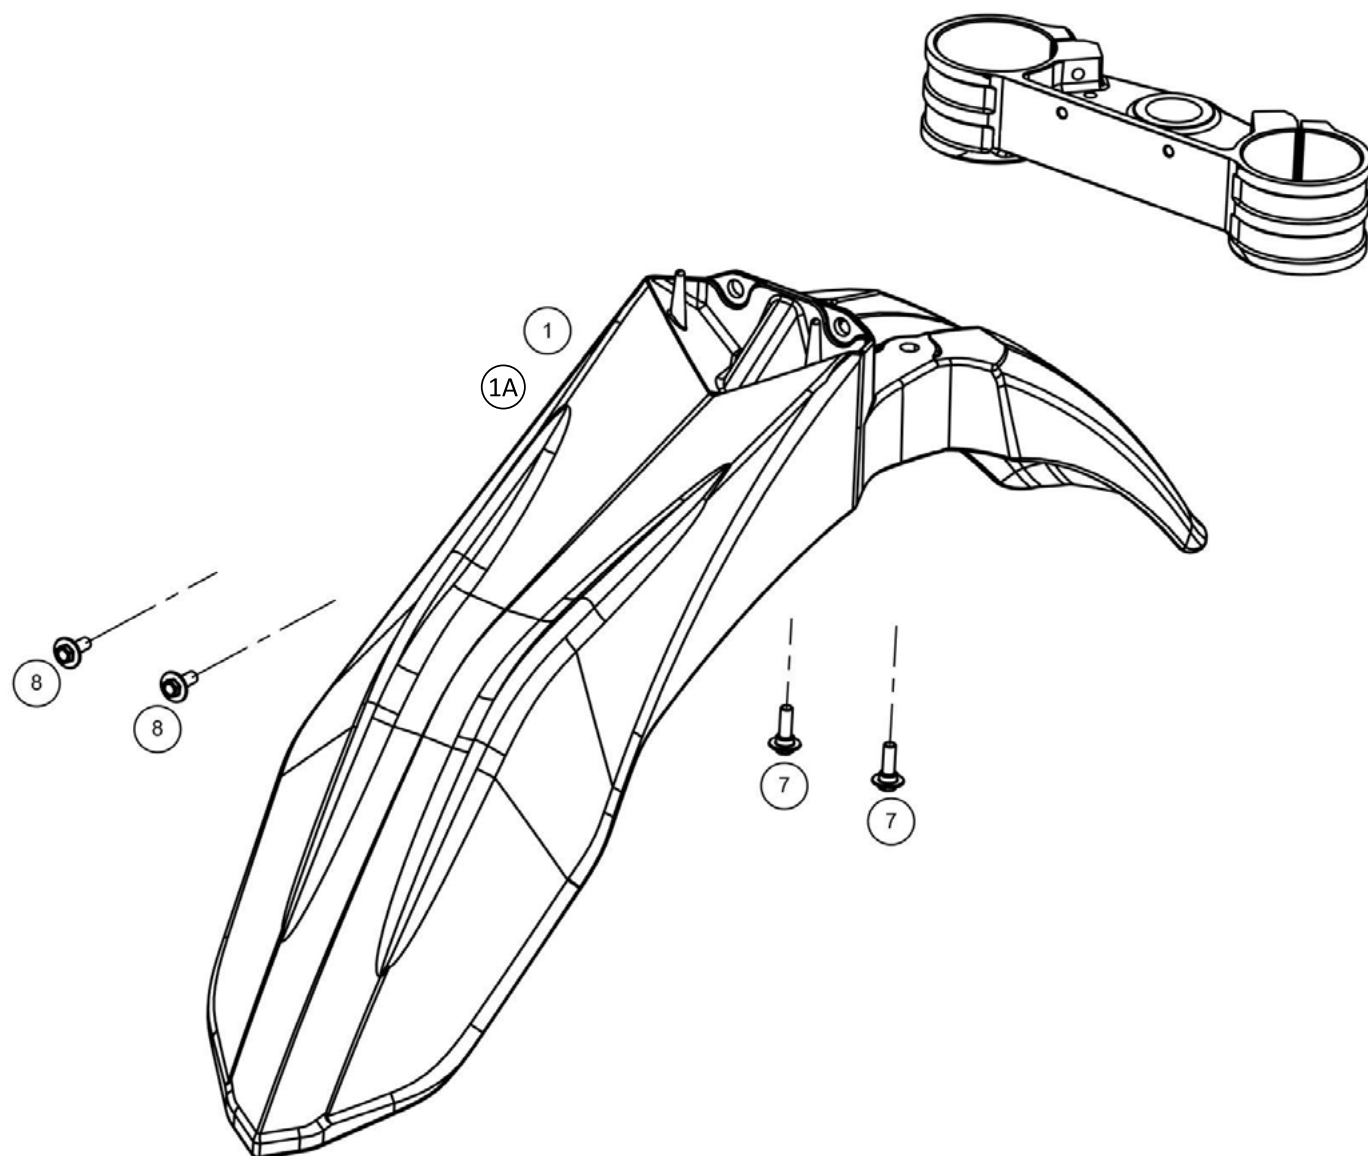

Nº	DESCRIPTION	REFERENCE	QTY
1	RED FRONT FENDER	BE91000GG-CLJ-1	1
1A	WHITE FRONT FENDER	BE91004GG-CLJ-1	1
2	LEFT REFLECTOR SUPPORT (STD)	BE93931GG-EKF-1	1
3	M6X10 SCREW (STD)	T0226010	2
4	M6 NUT (STD)	T2206000	2
5	REFLECTOR (STD)	BM90210TT-CLR-1	2
6	RIGHT REFLECTOR SUPPORT	BE93930GG-EKF-1	1
7	M6X16 SCREW	T0806016	2
8	M6X7 SCREW	T0806007	2