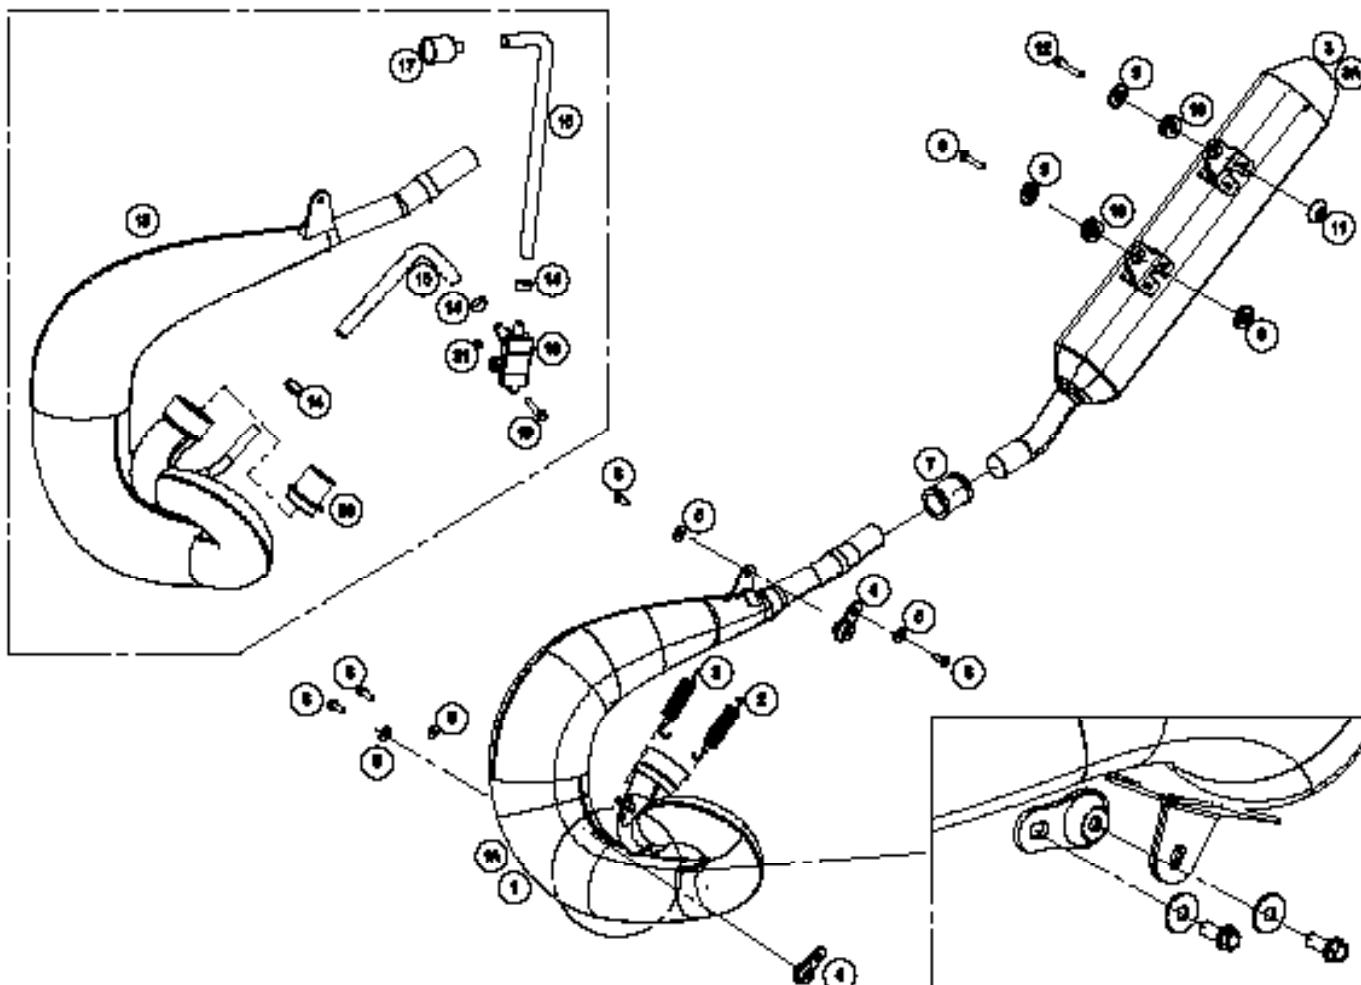

Nº	DESCRIPTION	REFERENCE 200 / 250 / 300	QTY
1	EXHAUST PIPE (EC)	BE86001GG-CLJ-1	1
1A	FMF EXHAUST PIPE (XC - GP)	BE86001GG-CMZ-1	1
2	SPRING	BE86050GG-EKF-1	2
3	FMF POWERCORE 2.1 SILENCER	BE87000GG-CLJ-1	1
3A	FMF POWERCORE 2.1+ SPARK ARRESTOR SILENCER	BE87000GG-CMZ-1	1
4	EXHAUST SILENTBLOCK	BE86055GG-CEQ-1	2
5	WASHER	T4006018	4
6	M6x16 SCREW	T0206016	4
7	SILICONE SLEEVE	BE25626003	1
8	M6x30 SCREW	T0206030	1
9	SILENCER BUSH	BE87301GG-CLJ-1	3
10	SILENCER SILENTBLOCK	BE86055GG-CLJ-1	2
11	SILENCER BUSH	BE87300GG-CLJ-1	1
12	M6x35 SCREW	T0206035	1
13	EXHAUST PIPE WITH CATALYST (STD)	BE86000GG-CLJ-1	1
14	CLAMP 15 (STD)	L200053	3
15	SHORT SECONDARY AIR HOSE (STD)	BE785502509	1
16	LONG SECONDARY AIR HOSE (STD)	BE785551209	1
17	SECONDARY AIR FILTER (STD)	BT280626059	1
18	SECONDARY AIR VALVE (STD)	BE785652509	1
19	M6x60 SCREW	T0206060	1
20	CATALYST (STD)	BE250226250	1
21	SECONDARY AIR VALVE BUSH	ME250036019	1