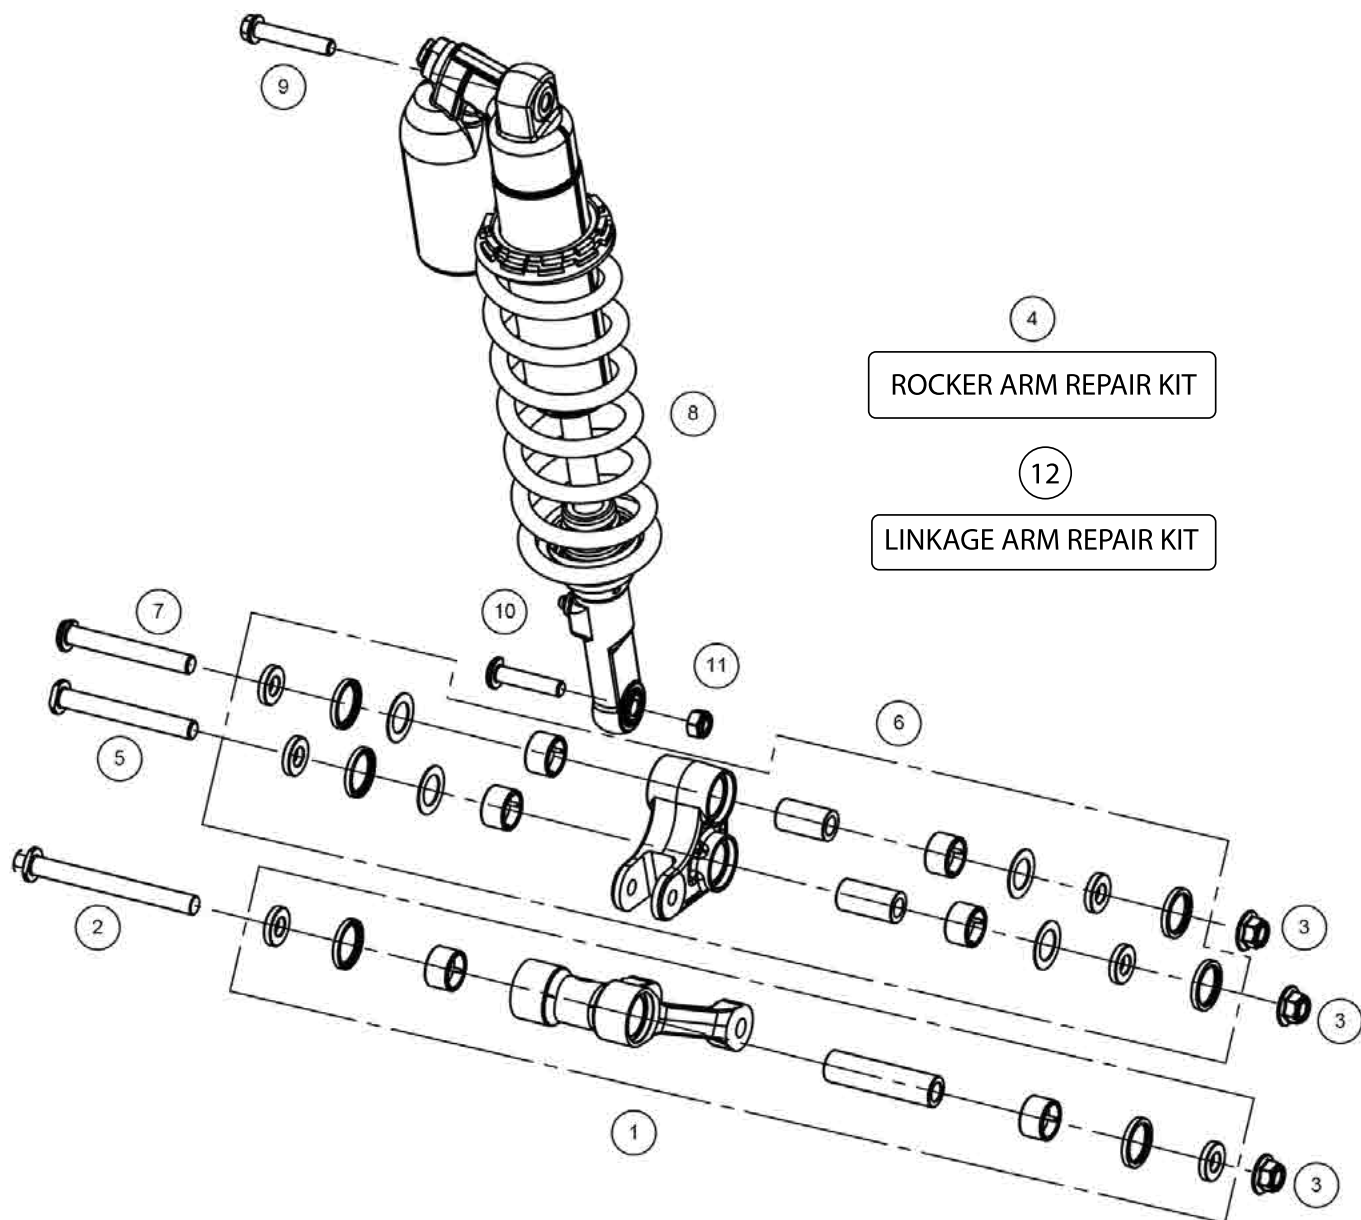

Nº	DESCRIPTION	REFERENCE 200 / 250 / 300	QTY
1	LINKAGE ARM SET	BE34000CT-CLJ-1	1
2	FRAME - LINKAGE ARM SHAFT	BE35001GG-CLJ-1	1
3	SELF LOCK NUT	T2112003	3
4	ROCKER ARM REPAIR KIT	BE34035CT-CLJ-1	1
5	ROCKER ARM - LINKAGE ARM SHAFT	BE35002GG-CLJ-1	1
6	ROCKER ARM SET	BE32000CT-CLJ-1	1
7	SWING ARM-ROCKER ARM SHAFT	BE35003GG-CLJ-1	1
8	KYB REAR SHOCK	BE30000GG-CLJ-1	1
9	SCREW M10X55	T0210055	1
10	REAR SHOCK SHAFT	BE35000GG-CLJ-1	1
11	M10X1,25 SELF LOCK NUT	T21010003	1
12	LINKAGE ARM REPAIR KIT	BE32035CT-CLJ-1	1