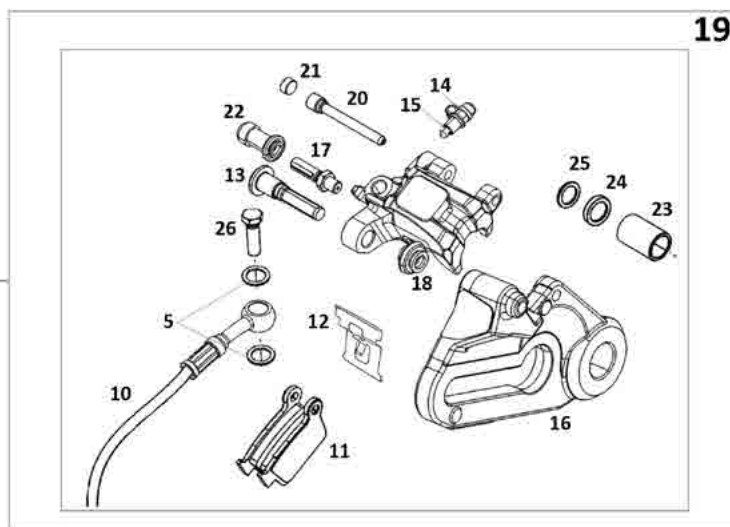

19

Nº	DESCRIPTION	REFERENCE 200 / 250 / 300	QTY
1	BRAKE PEDAL PIN 8X20	BE25622026	1
2	BRAKE PEDAL PIN STOPPER	BE25622027	1
3	NISSIN REAR BRAKE PUMP	BE66000GG-CLJ-1	1
4	NISSIN BRAKE PUMP STOP SWITCH	BE250334003	1
5	HOSE WASHER 10X14X1	BE25622007	4
6	HEAD BOLD	T0206016	2
7	WASHER	T4008016	1
8	SHORT CLAMP	BE25634010	3
9	EC REAR BRAKE SET (STD)	BE65000CT-CLJ-1	1
9A	XC REAR BRAKE SET (XC)	BE65000CT-CMV-1	1
10	NISSIN REAR BRAKE HOSE	BE661002509	1
11	NISSIN REAR BRAKE PADS KIT	BE675002509	1
12	REAR BRAKE PADS HOLDER BRACKET	BE250022091	1
13	CALIPER HOLDER SCREW	BE250022096	1
14	BLEEDER CAP	BE250022055	1
15	BLEEDER	BE250022060	1
16	REAR CALIPER SUPPORT	BE671002509	1
17	BRAKE CALIPER BOLT	BE250022034	1
18	DUST COVER	BE675802509	1
19	REAR BRAKE CALIPER CTO.	BE67000CT2509	1
20	BRAKE PADS PIN	BE250022094	1
21	PIN PROTECTION	BE250022095	1
22	SCREW PROTECTOR	BE620692508	1
23	REAR BRAKE CALIPER PISTON	BE675602509	1
24	REAR BRAKE CALIPER PISTON O'RING	BE675502509	1
25	REAR BRAKE CALIPER PISTON SEAL	BE675802509	1
26	HOSE HOLDER RACORD 10X1.25	BC25722006	1