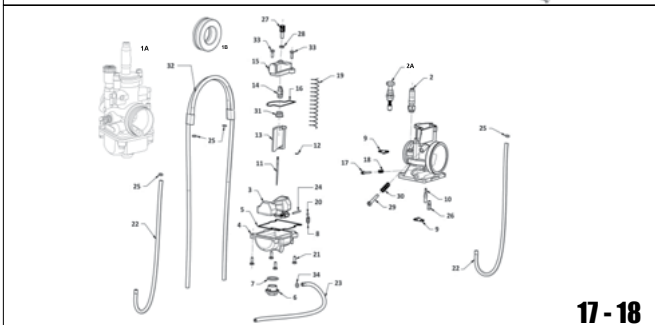

5

6-7

8

9

10

11

12

13

14-15

16

17-18

19