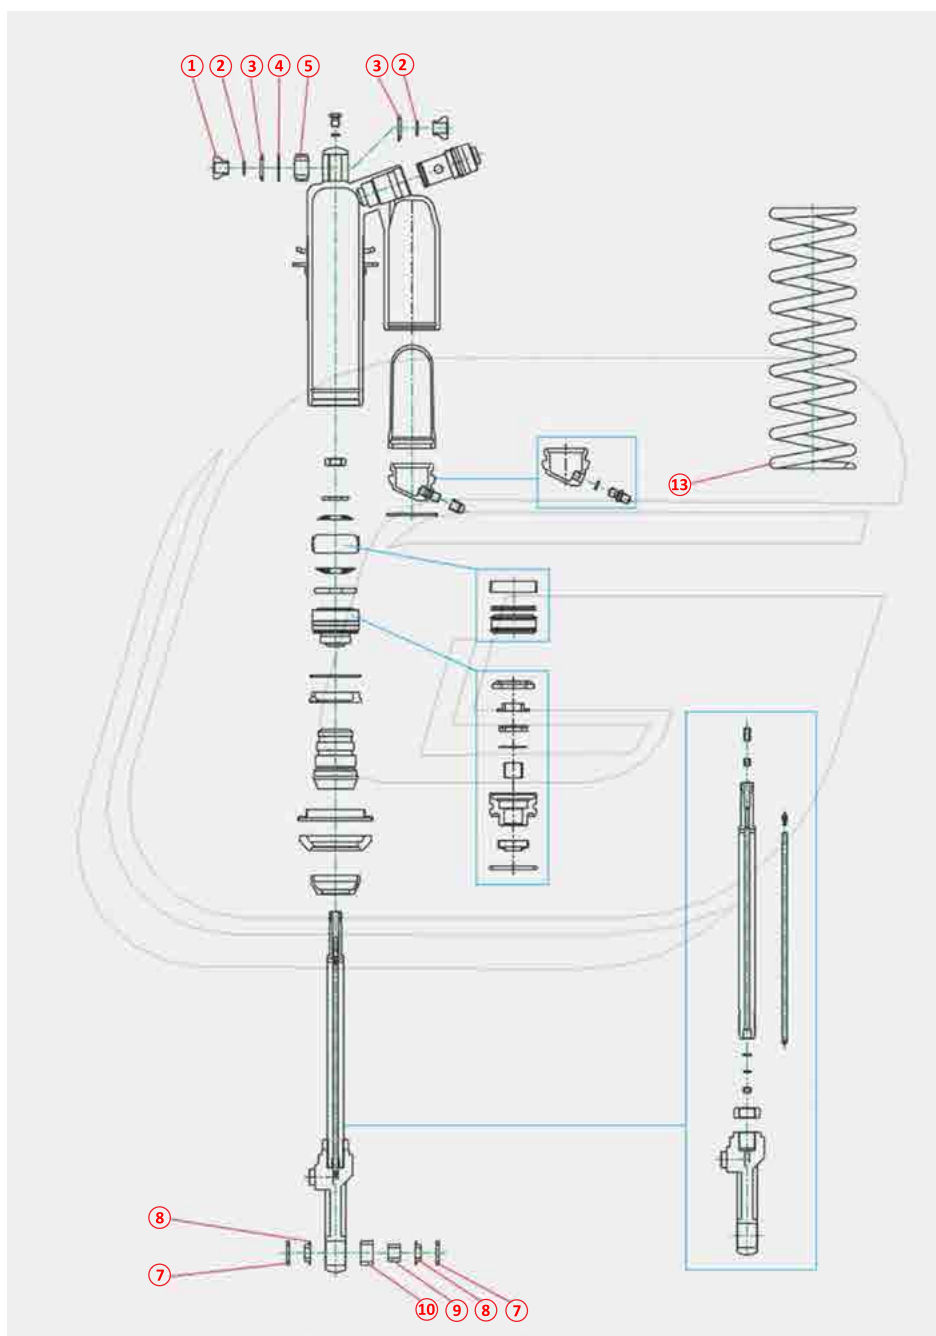

Nº	DESCRIPTION	REFERENCE 200 / 250 / 300	QTY
1	BEARING BODY COLLAR	BE20210GG-CLJ-1	1
2	BEARING BODY ORING	BE30025GG-CLJ-1	3
3	BEARING BODY DUST SEAL	BE23295GG-CLJ-1	3
4	BEARING BODY STOP RING	BE23290GG-CLJ-1	1
5	BEARING BODY	BE23350GG-CLJ-1	1
7	DUST SEAL	BE23280GG-CLJ-1	2
8	BUSH BEARING ROD COMP	BE23385GG-CLJ-1	2
9	NEEDLE BEARING	BE36060GG-CLJ-1	1
10	LOWER BEARING BODY	BE23300GG-CLJ-1	1
13	SHOCK SPRING 46MM / 50 N	BE30010GG-CLJ-1	1
13	SHOCK SPRING 46MM / 52 N	BE30011GG-CLJ-1	1
13	SHOCK SPRING 46MM / 54 N	BE30012GG-CLJ-1	1