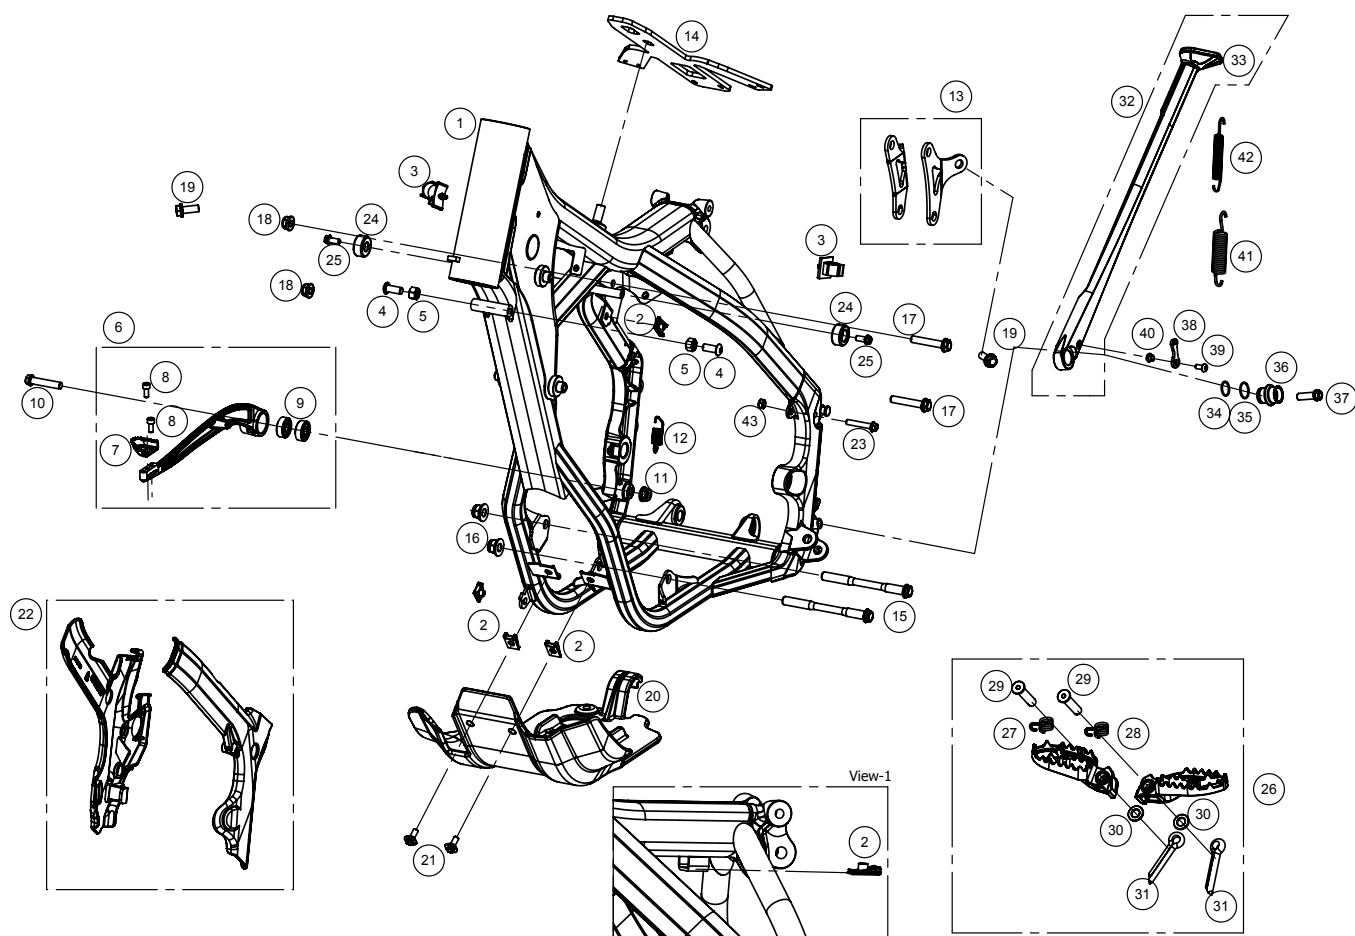

Nº	DESCRIPTION	REFERENCE 200 / 250 / 300	QTY
27	RIGHT FOOT PEG SPRING	BE14030GG-CLJ-1	1
28	LEFT FOOT PEG SPRING	BE14035GG-CLJ-1	1
29	FOOT PEG PIN	BE14025GG-CAB-1	2
30	10x20x2 WASHER	T4001020	2
31	FOOT PEG PIN	BE14040GG-CEQ-1	2
32	SIDE STAND SET	BE14200CT-CLJ-1	1
33	STAND BASE	BE14255GG-CLJ-1	1
34	D15x1,5 O-RING SEAL	BE14260GG-CLJ-1	1
35	D17x1,5 O-RING SEAL	BE14261GG-CLJ-1	1
36	SIDE STAND BUSHING	BE14220GG-CLJ-1	1
37	M8X25 SCREW	T0228025	1
38	SIDE STAND LEVER	BE14230GG-CLJ-1	1
39	ULS M5X16 SCREW	T0505016	1
40	LEVER BUSHING	BE14231GG-CLJ-1	1
41	OUTER SIDE STAND SPRING	BE14245GG-CLJ-1	1
42	INNER SIDE STAND SPRING	BE14250GG-CLJ-1	1
43	M6 SELF LOCKING NUT	T2106001	1