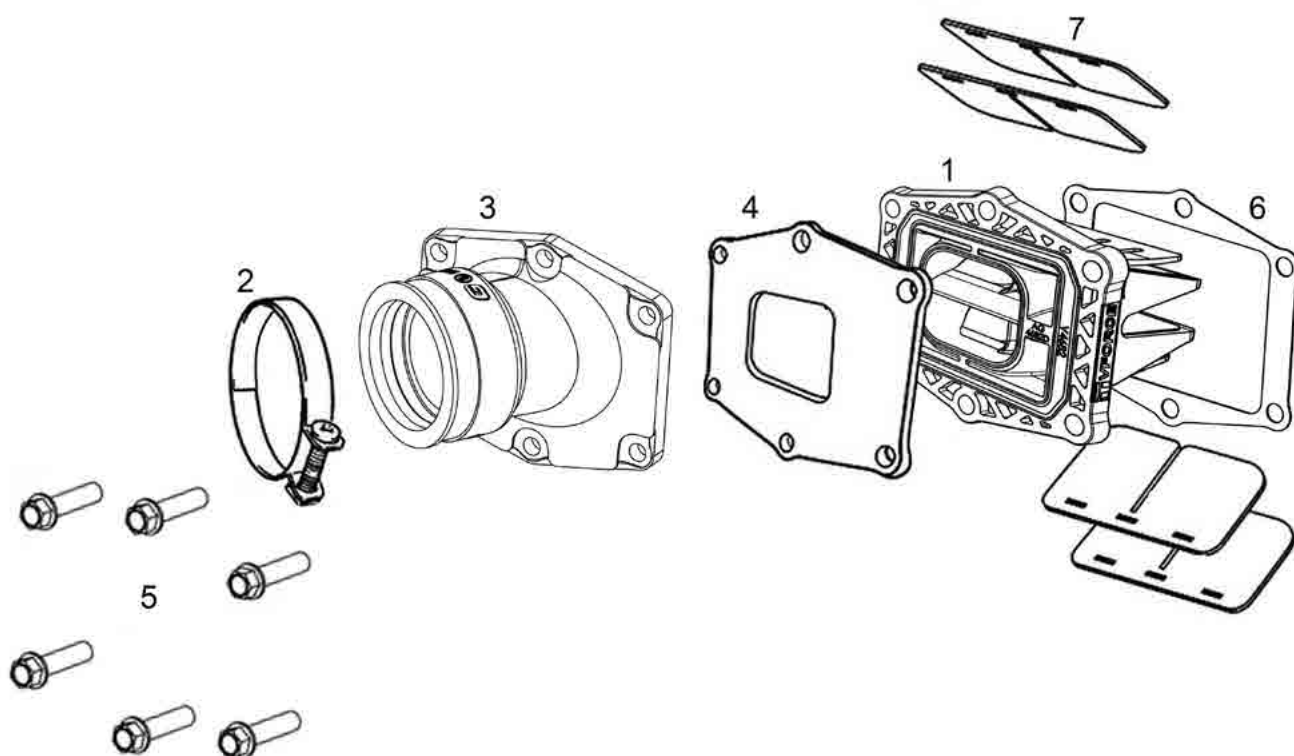

Nº	DESCRIPTION	REFERENCE	QTY
1	REED VALVE CASE	ME25000GG-CAB-1	1
2	CLAMP	MT280316132	1
3	INTAKE FLANGE	ME26000GG-CLJ-1	1
4	INTAKE FLANGE GASKET	ME44105GG-CLJ-1	1
5	SCREW M6X25	T0206025	6
6	REED VALVE CASE GASKET	ME94600GG-CAB-1	1
7	REED PETALS SET	ME27000GG-CAB-1	2