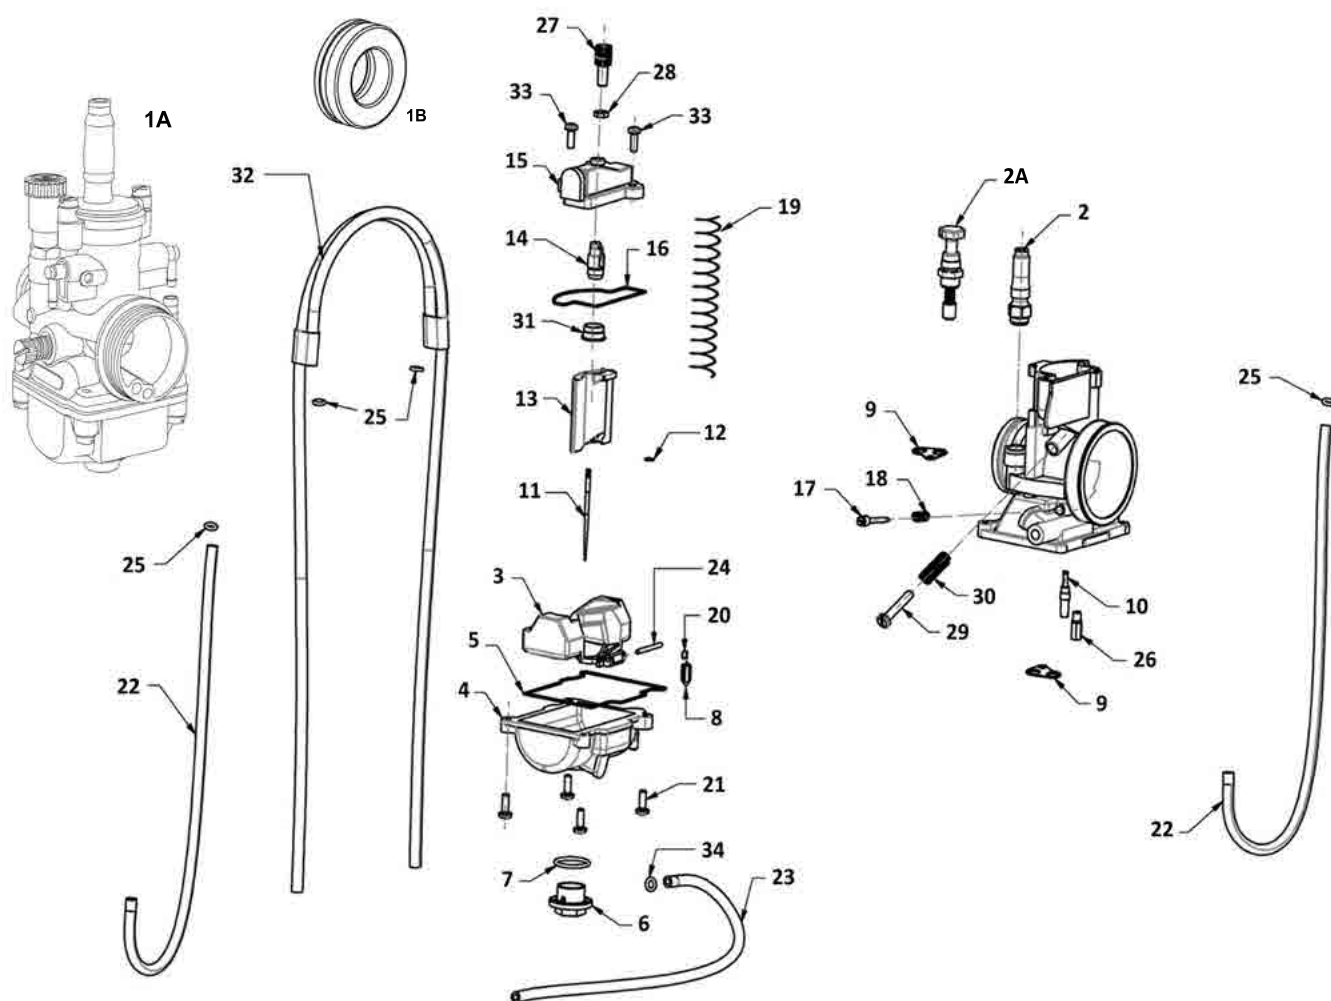

Nº	DESCRIPTION	REFERENCE	QTY
26	MAIN JET 175 (XC)	ME25690175	1
27	CABLE TENSOR (XC)	ME25000323012	1
28	CABLE TENSOR NUT (XC)	ME25000333012	1
29	SLOW JET ADJUSTING BOLT (XC)	ME25690038	1
30	ADJUSTING BOLT SPRING (XC)	ME25690039	1
31	COVER SPRING BUSHING (XC)	ME25690040	1
32	BOWL VENT PIPE (XC)	ME25000343012	1
33	CARBURATOR COVER SCREW (XC)	ME25000353012	2
34	CLIP FOR AIR HOSE 2 (XC)	ME25000363012	1
35	STOP THROTTLE CABLE (XC)	ME250690010	1
36	MAIN JET 185 (XC)	ME25690185 / NA / NA	1