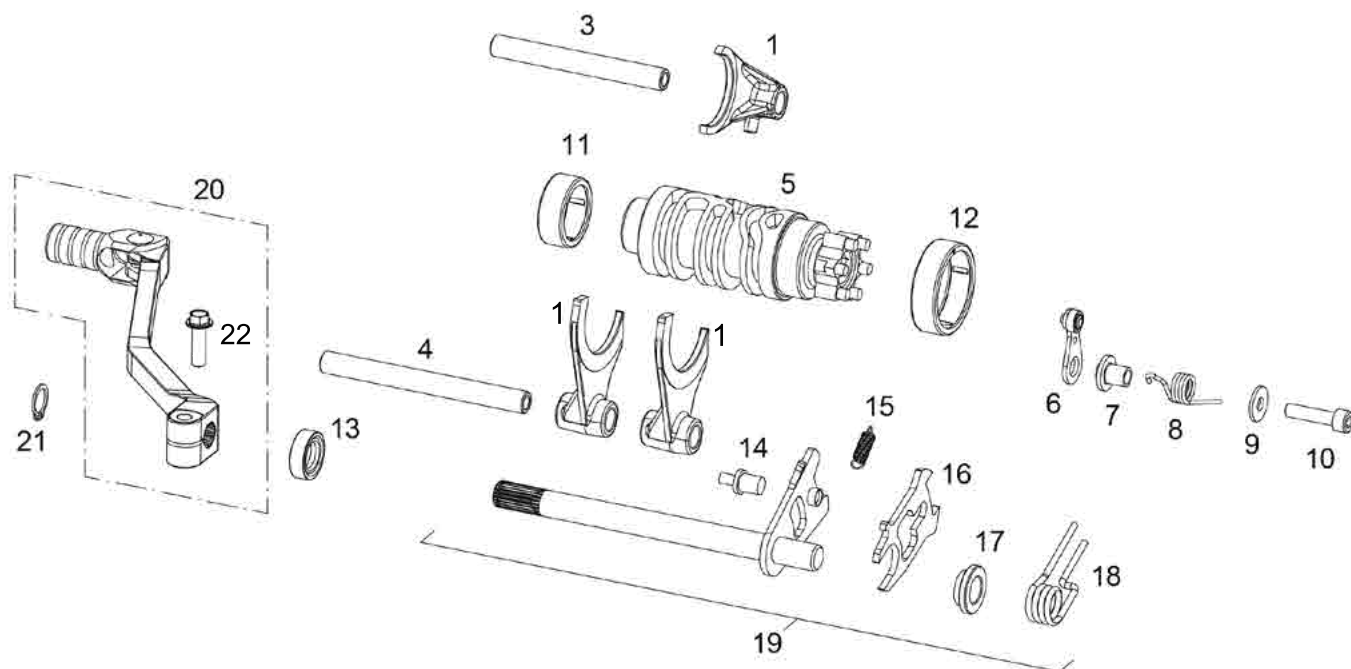

Nº	DESCRIPTION	REFERENCE	QTY
1	SHIFT FORK SET	ME47000CT-CLJ-1	1
3	SHORT FORK AXIS	ME25636045	1
4	LONG FORK AXIS	ME25636044	1
5	SHIFT CAM	ME250536031	1
6	GEAR FASTEN	ME250036033CT	1
7	GEAR BUSHING	ME25636047	1
8	GEAR FASTEN SPRING	ME250036034	1
9	PLANE WASHER 6X16X1.5	T4006016	1
10	HEAD SCREW	T0206025	1
11	SHIFT CAM BEARING	ME25636055	1
12	SHIFT CAM BEARING	ME25636054	1
13	SEAL 12-22-7	ME25636048	1
14	SELECTOR SPRING SCREW	ME25636042	2
15	SCORPION SPRING	ME25636039	1
16	SCORPION	ME250236036	1
17	SCORPION CENTRE	ME250236041	1
18	SELECTOR SPRING	ME25636035	1
19	SELECTOR AXIS COMPLETE	ME250236038CT	1
20	GEAR LEVER SET	ME49000CT-CDH-1	1
21	SEGER 12X1	ME25636043	1
22	M6x20 SCREW	T0206020	1