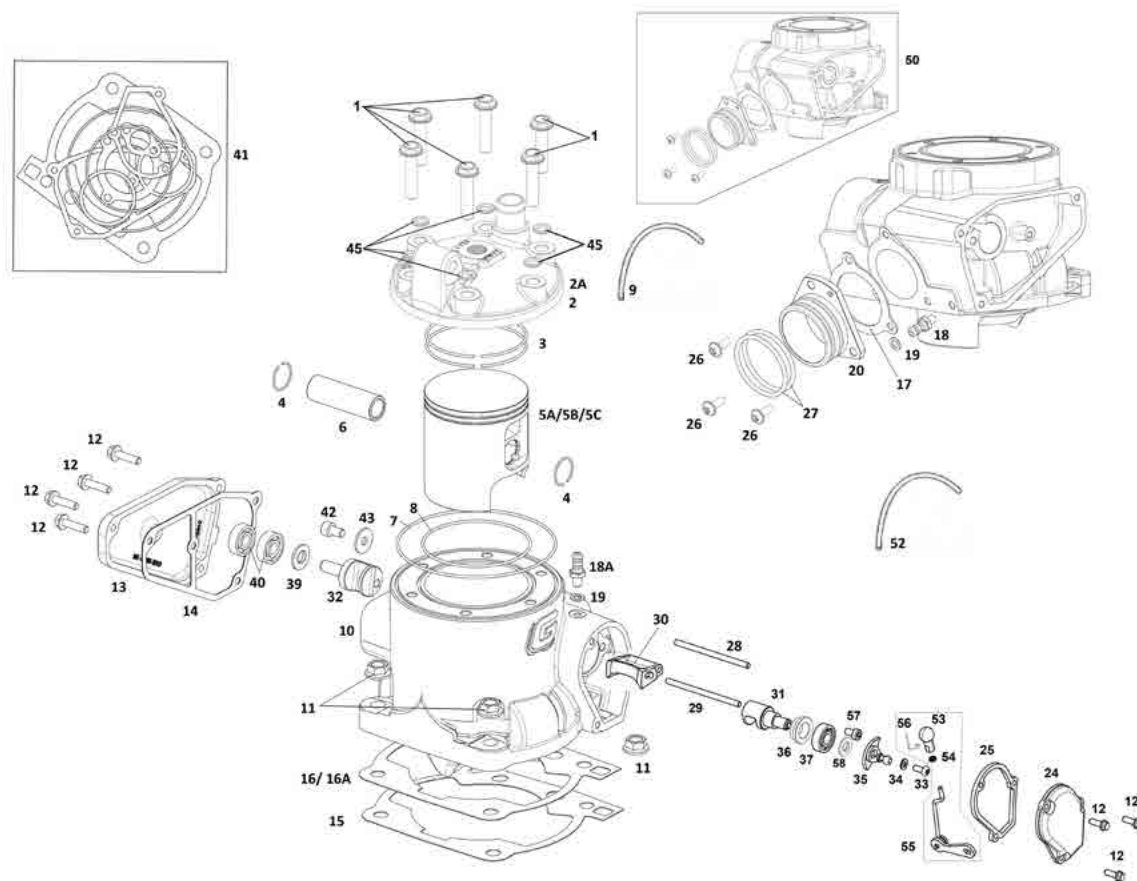

Nº	DESCRIPTION	REFERENCE 200 / 250 /300	QTY
30	CENTRAL EXHAUST VALVE	ME72005GG-CDQ-1 / ME72005GG-CLK-1 / ME72005GG-CLK-1	1
31	RIGHT EXHAUST VALVE	ME72000GG-CLK-1 / ME72000GG-CLK-1 / ME72000GG-CLK-1	1
32	LEFT EXHAUST VALVE	ME72010GG-CLK-1 / ME72010GG-CLK-1 / ME72010GG-CLK-1	1
33	ULS SCREW M5X10	T0505010	1
34	PLAIN WASHER 5X12X1.5	T4005012	1
35	EXHAUST VALVE BRACKET SET	ME72320CT-CEQ-1	1
36	EXHAUST VALVE BEARING SPACER	ME25616036	1
37	WATER PUMP BEARING	ME25610010	1
39	WASHER 8X16X1.5	T4008016	1
40	AXIS BEARING	ME25616032	2
41	JOINT CYLINDER & CYLINDER HEAD MEETINGS	NA / ME94620CT-BZX-1 / ME94620CT-CAB-1	1
42	6X10 ALLEN BOLT	T0306010	2
43	6X18X1,5 WASHER	T4006018	1
44	6X12X1,5 WASHER	T4006012	1
45	8X16X1,5 WASHER	T4008016	6
50	CYLINDER SET	ME70000CT-CLP-1 / ME70000CT-CLK-1 / ME70000CT-CLJ-1	1
51	6X10X1,5 WASHER	T4006008	2
52	GAS CUP BREATH TUBE	BE733001209	1
53	ROTULA DIN-71805	ME72324GG-CEQ-1	1
54	NUT M3,5	T2503006	1
55	STICK LEVER SET	ME72325CT-CEQ-1	1
56	SECURITY CLIP	ME72326GG-CEQ-1	1
57	SREW DIN 7984 M6X10	T0316010	1
58	BUSH	ME71100GG-CEQ-1	1
59	SREW M5X20	T0205020	3