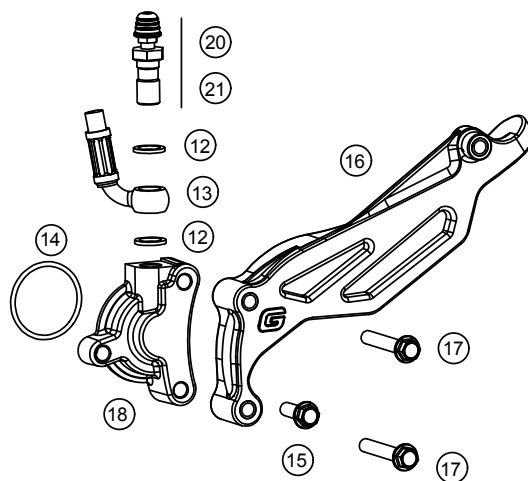

Nº	DESCRIPTION	REFERENCE 200 / 250 / 300	QTY
12	HOSE WASHER	BE25622007	2
13	RACORD CLUTCH CALIPER	BT280522106	1
14	CLUTCH PUMP O'RING	ME25632024	1
15	SPECIAL SCREW	T0206025	1
16	SPROCKET COVER	BE43015CT-CLJ-1	1
17	HEAD SCREW	T0206050	2
18	HYDRAULIC CLUTCH CALIPER	ME250632026	1
19	CLUTCH CALIPER REPARATION KIT	BE250622050	1
20	BLEEDER CAP	BE25622055	1
21	BLEEDER	BE25622060	1