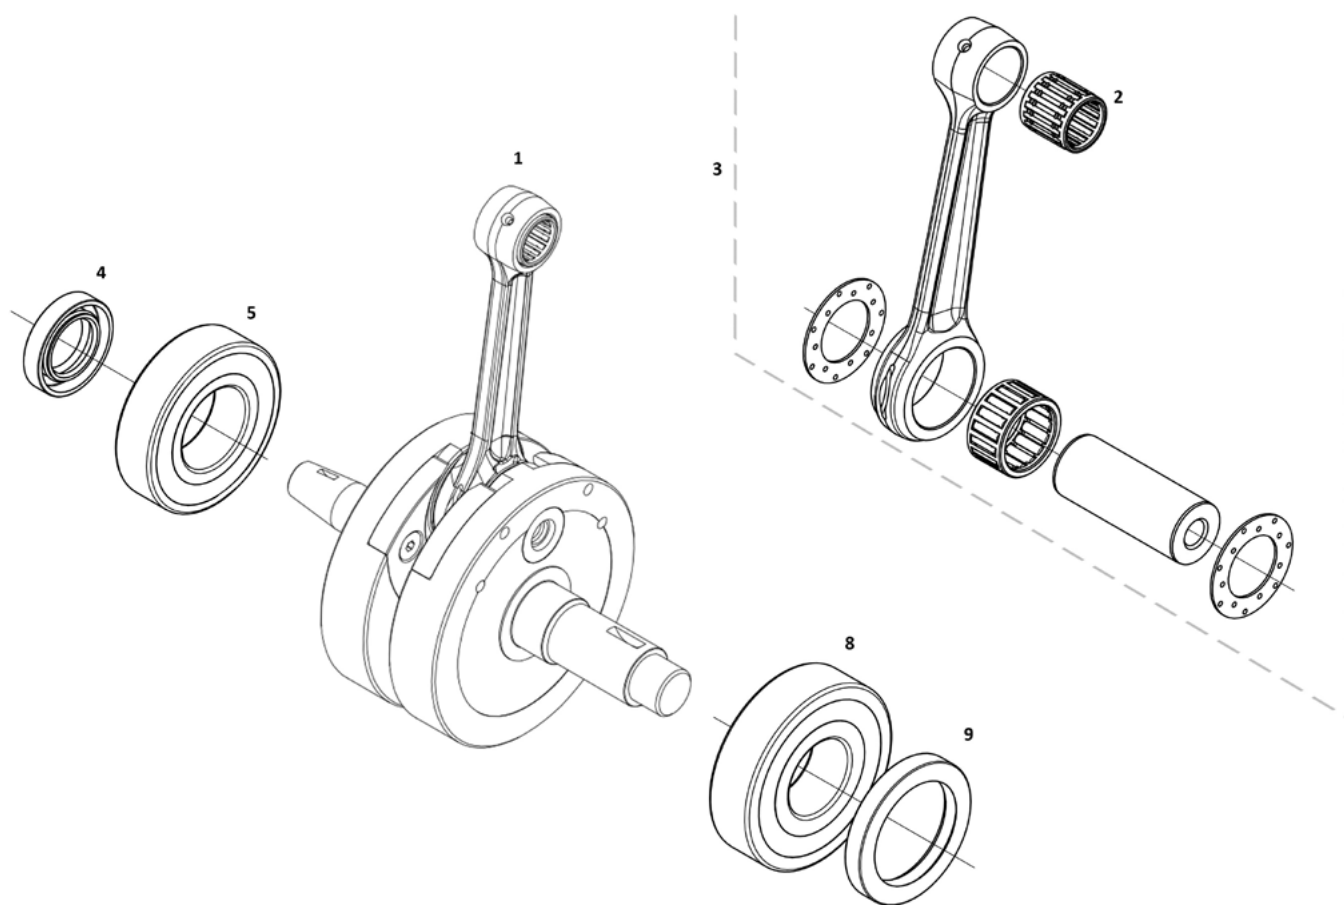

Nº	DESCRIPTION	REFERENCE 200 / 250 / 300	QTY
1	CRANKSHAFT ASSEMBLY	ME30000CT-CBT-1 / ME30000CT-CLJ-1 / ME30000CT-CLJ-1	1
2	ROD BEARING	ME25616035	1
3	ROD SET	ME25612100	1
4	LEFT SIDE CRANK SHAFT SEAL	ME250112009	1
5	CRANKSHAFT BEARING 6206-2RS1TN9/C4VT223	ME31010GG-CLJ-1	1
6	IGNITION KEY	MT280234016	1
7	CRANKSHAFT KEY	ME31030GG-CAB-1	1
8	CRANKSHAFT BEARING (RIGHT SIDE) 63/28-2RS1 HN3/C3 GXN	ME31015GG-CLJ-1	1
9	RIGHT SIDE CRANK SHAFT SEAL	ME250112008	1