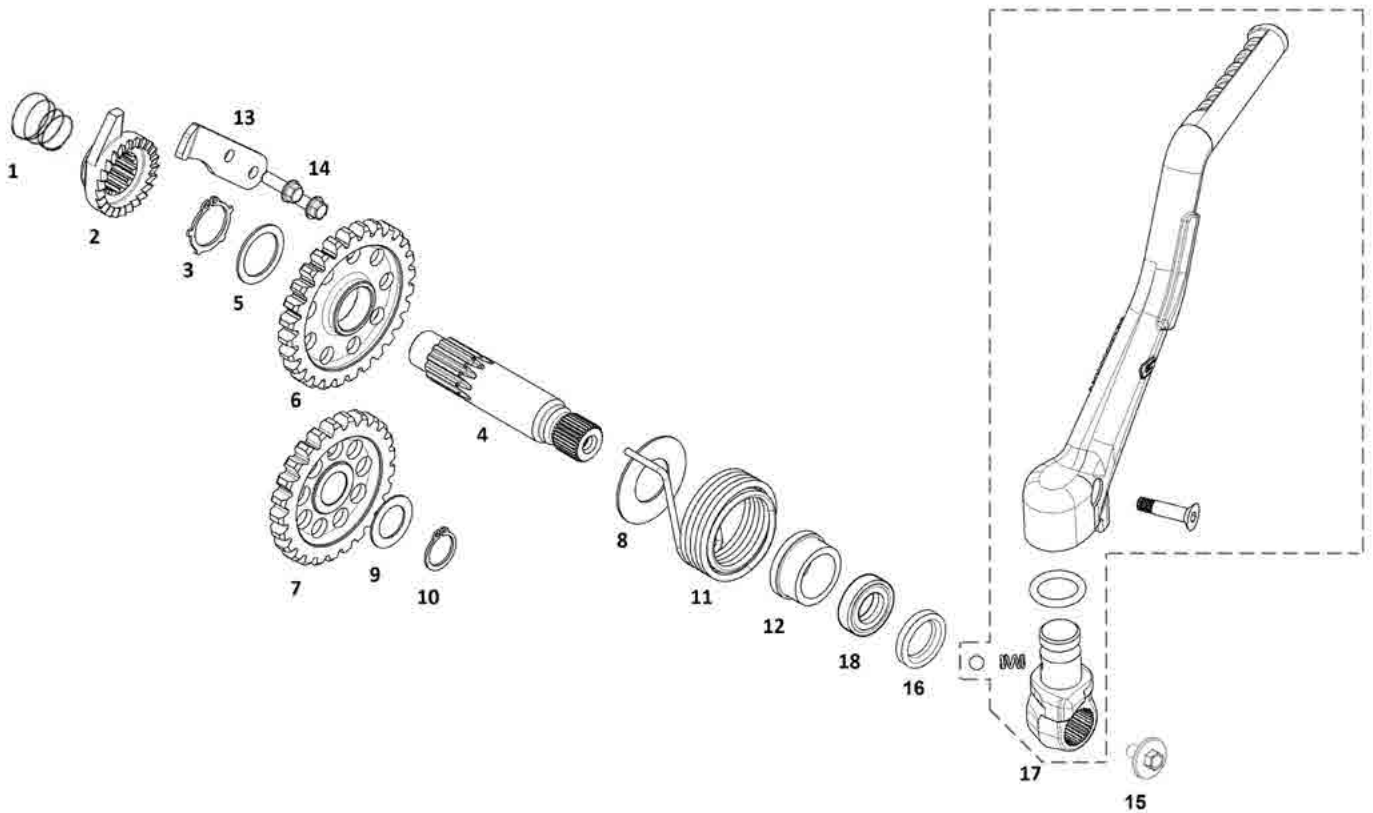

40

41-42

43

44

45

46

Nº	DESCRIPTION	REFERENCE	QTY
1	SPRING KICK START LEVER	ME86000GG-CAB-1	1
2	KICKSTART RATCHET GEAR	ME120126004	1
3	START SEEGER 20	ME25636052	1
4	KICK STARTER SHAFT	ME250126003	1
5	END WASHER 27X20.2X1	ME25636000	1
6	STARTING GEAR	ME250126002	1
7	KICKSTART INNER PINION	ME880002508	1
8	KICKSTART WASHER 20X40X1	ME25636051	1
9	WASHER 24X15.15X0,8	ME25636012	1
10	CLUTCH AXLE SEEGER 15	ME25632017	1
11	KICKSTART SPRING	ME86000GG-CAB-1	1
12	KICKSTART SPRING BUSHING	ME86500GG-CAB-1	1
13	KICKSTART RATCHET BRACKET	ME25636005	1
14	HEAD SCREW	T0205015	2
15	KICK START SCREW	T0226011	1
16	KICKSTART PEDAL BUSH	ME89025GG-CAB-1	1
17	KICK START SET	ME89000CT2511	1
18	KICKSTART PEDAL SEAL 20X30X7	ME25632021	1