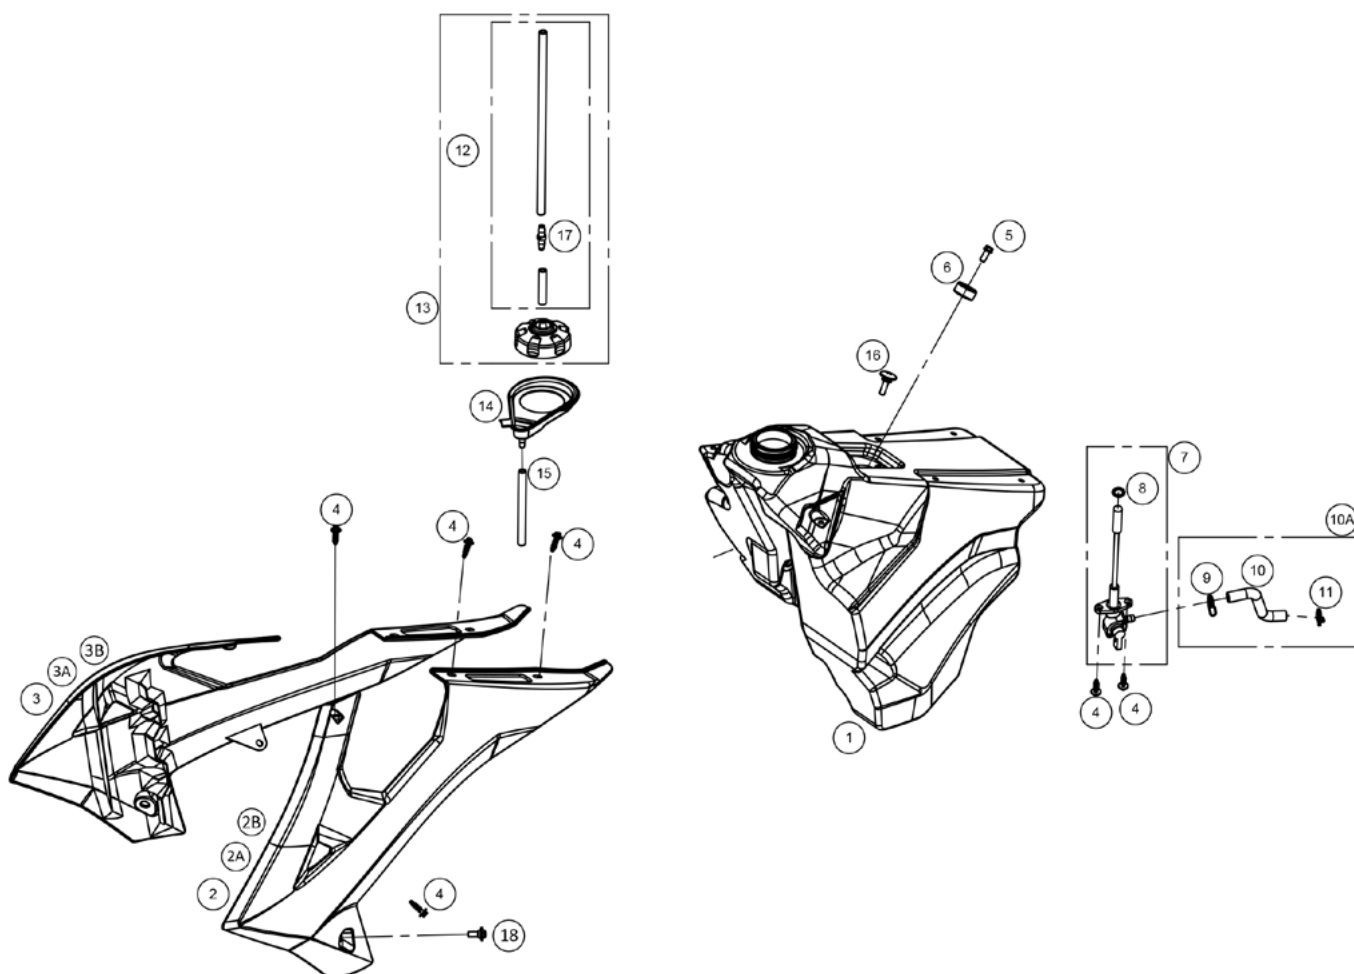

Nº	DESCRIPTION	REFERENCE 200 / 250 / 300	QTY
1	FUEL TANK	BE76000GG-CLJ-1	1
2	LEFT SHROUD PANEL WITH STICKER	BE92000GG-CLJ-1	1
2A	LEFT SHROUD PANEL WITH STICKER (GP)	BE92000GG-CRB-1	1
2B	LEFT SHROUD PANEL WITHOUT STICKER WHITE	BE92004GG-CLJ-1	1
3	RIGHT SHROUD PANEL WITH STICKER	BE91500GG-CLJ-1	1
3A	RIGHT SHROUD PANEL WITH STICKER (GP)	BE91500GG-CRB-1	1
3B	RIGHT SHROUD PANEL WITHOUT STICKER WHITE	BE91504GG-CLJ-1	1
4	PLASTIC SCREW	T0806020	10
5	M6X14 SCREW	T0206014	1
6	CENTRAL FUEL TANK SILENTBLOCK	BE76065GG-CLJ-1	1
7	FUEL TAP	BE76020GG-CLJ-1	1
8	O-RING 10X2,5	B740120	1
9	CLAMP	BE25610044	1
10	FUEL HOSE (XC)	BE78005GG-CLJ-1	1
10A	FUEL HOSE (STD)	BE78006GG-CLJ-1	1
11	CLAMP	BE25610046	1
12	VENT HOSE ASSY	BT280310018	1
13	CAP SET	BE76010CT-CAB-1	1
14	GASOLINE BATH (STD)	BE76050GG-CLJ-1	1
15	GASOLINE BATH HOSE (STD)	BE76055GG-CLJ-1	1
16	PLASTIC SCREW	T0806023	1
17	DESVAPORIZED VALVE	BT27836025	1
18	PLASTIC SCREW	T0806012	2