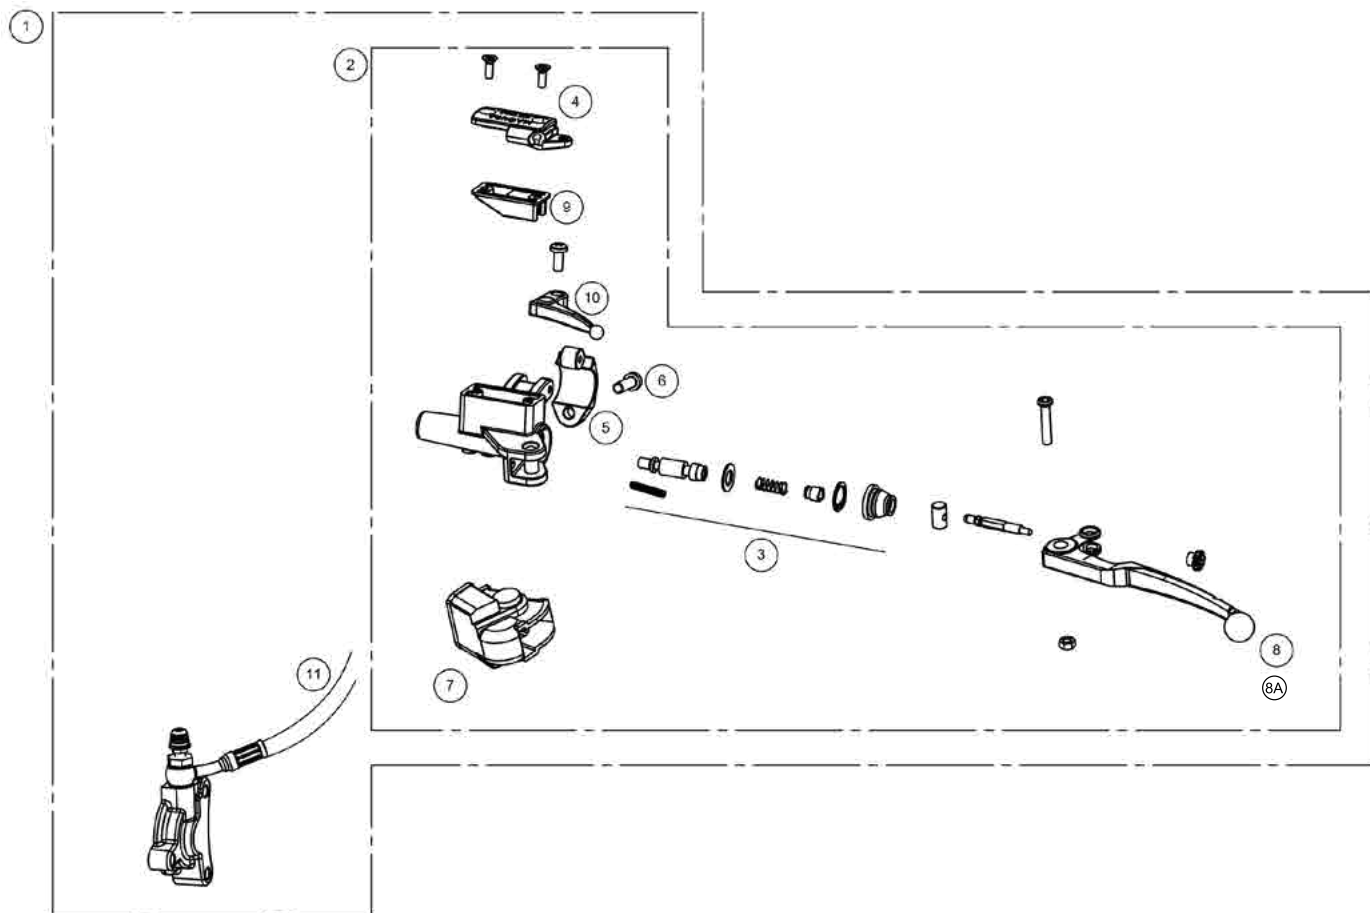

Nº	DESCRIPTION	REFERENCE 200 / 250 / 300	QTY
1	COMPLETE CLUTCH MAGURA	BE4500003011	1
2	CLUTCH PUMP MAGURA	BE45000013011	1
3	PISTON KI 9,5mm	BE45000043011	1
4	CLUTCH PUMP COVER	BE45000053011	1
5	CLAMP / HOLDER	BE45000063011	1
6	M6X20 SCREW	T0206020	1
7	DUST SHIELD	BE45000093011	1
8	CLUTCH LEVER SHORT	BE45000023011	1
8A	CLUTCH LEVER	BE45000033011	1
9	CLUTCH DIAPHRAGM	BE45000103011	1
10	STARTER LEVER SET	BE45000073011	1
11	CLUTCH HOSE	BE250522003	1