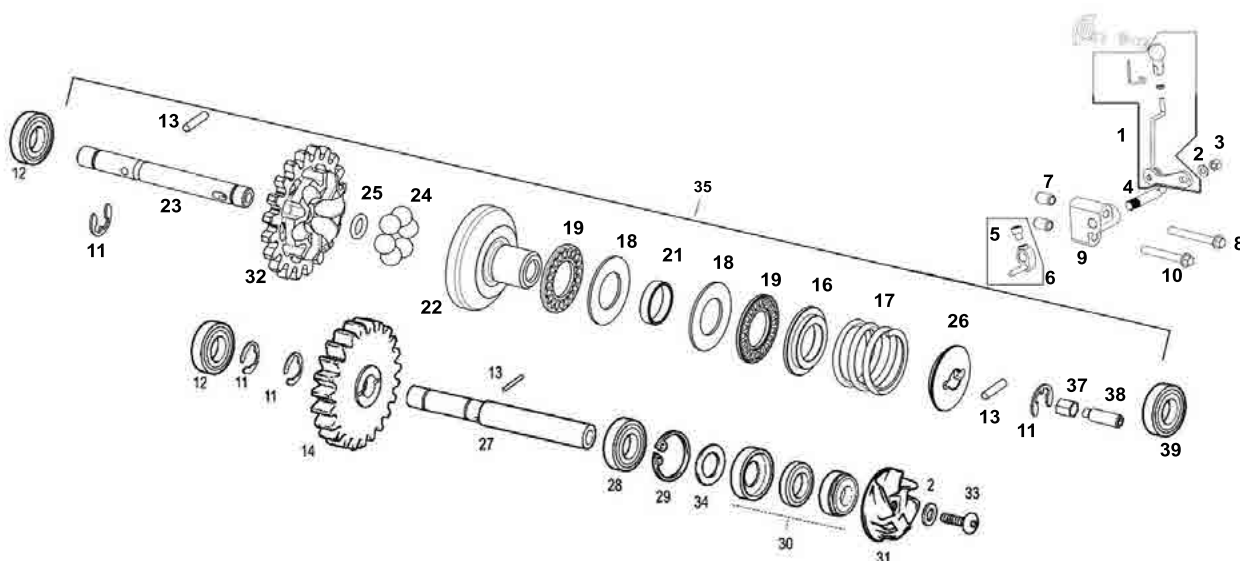

40

41-42

43

44

45

46

Nº	DESCRIPTION	REFERENCE	QTY
1	SPRING KICK START LEVER	ME86000GG-CAB-1	1
2	KICKSTART RATCHET GEAR	ME120126004	1
3	START SEEGER 20	ME25636052	1
4	KICK STARTER SHAFT	ME250126003	1
5	END WASHER 27X20.2X1	ME25636000	1
6	STARTING GEAR	ME250126002	1
7	KICKSTART INNER PINION	ME880002508	1
8	KICKSTART WASHER 20X40X1	ME25636051	1
9	WASHER 24X15.15X0,8	ME25636012	1
10	CLUTCH AXLE SEEGER 15	ME25632017	1
11	KICKSTART SPRING	ME86000GG-CAB-1	1
12	KICKSTART SPRING BUSHING	ME86500GG-CAB-1	1
13	KICKSTART RATCHET BRACKET	ME25636005	1
14	HEAD SCREW	T0205015	2
15	KICK START SCREW	T0226011	1
16	KICKSTART PEDAL BUSH	ME89025GG-CAB-1	1
17	KICK START SET	ME89000CT2511	1
18	KICKSTART PEDAL SEAL 20X30X7	ME25632021	1