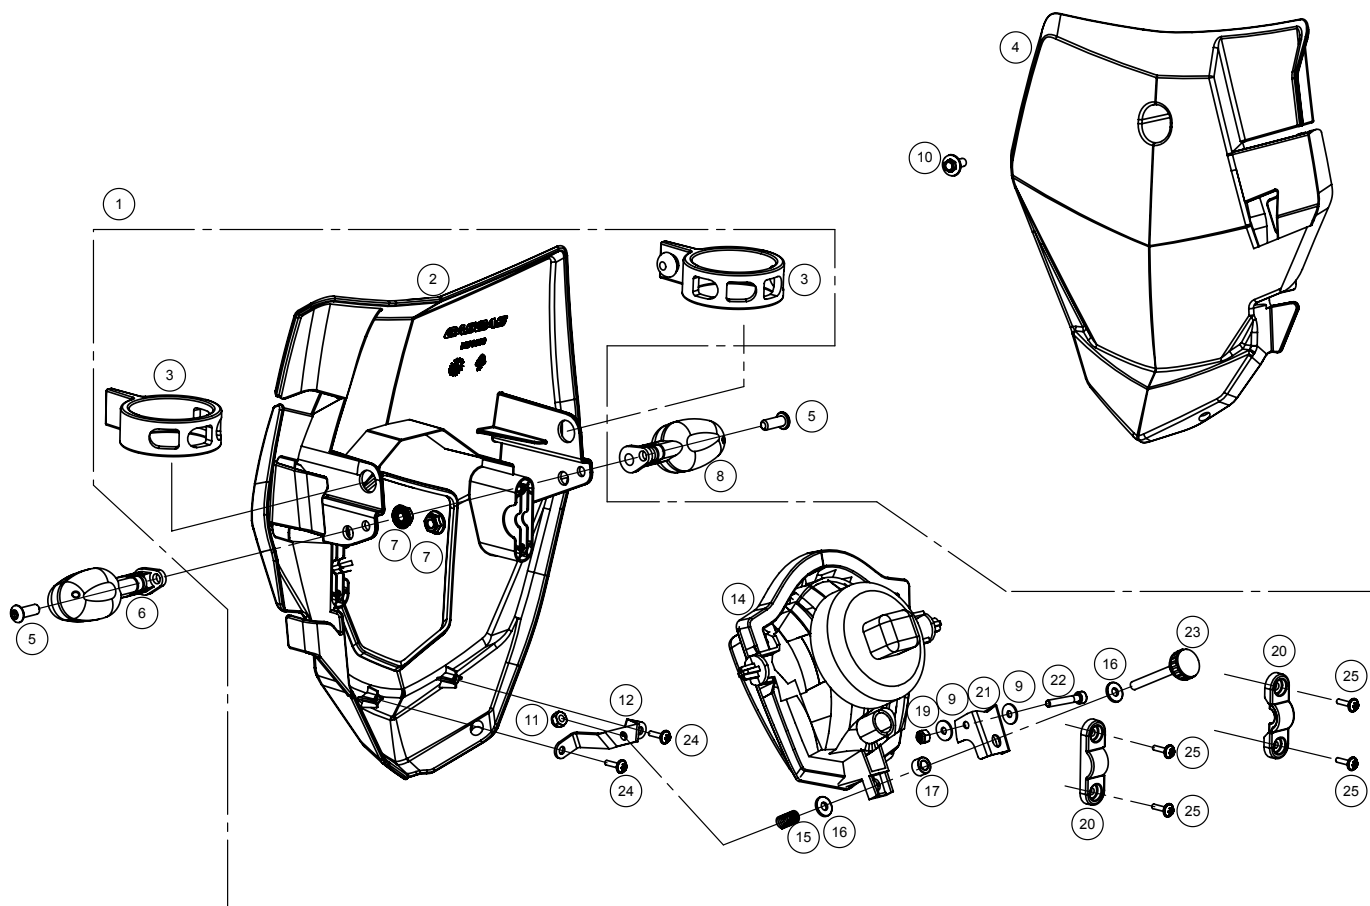

Nº	DESCRIPTION	REFERENCE 200 / 250 / 300	QTY
1	HEAD LIGHT ASSY	BE90500CT-CLJ-1	1
2	HEAD LIGHT MASK	BE90500GG-CLJ-1	1
3	MASK RUBBER	BE25636015	2
4	XC FRONT NUMBER PLATE (XC)	BE90500GG-MXC-1	1
5	ULS SCREW M6X16 (STD)	T0506016N	2
6	LEFT FRONT INDICATOR (STD)	BE250634019	1
7	NUT	T2206000	2
8	RIGHT FRONT INDICATOR (STD)	BE250634018	1
9	D4 WASHER	T4004012	2
10	M6X7 PLASTIC SCREW (XC)	T0806007	1
11	M5 NUT	T2105000	1
12	HEAD LIGHT ADJUSTER PLATE	BE90000033012	1
13	SCREW	T0804010	2
14	HEAD LIGHT	EE200002511	1
15	SPRING	BX250020026	1
16	D5 WASHER	T4005012	2
17	BUSH	T90055100006M	1
18	M4X12 SCREW	T0804012	4
19	NUT M4	T2104000	1
20	WHITE HEAD LIGHT HOLDER	BE905102511	2
21	PLATE HOLDER	EE20000013012	1
22	ALLEN SCREW	T0304025	1
23	HEAD LIGHT ADJUSTER SCREW	BE35000013012	1
24	M4X10 SCREW	T0804010	2