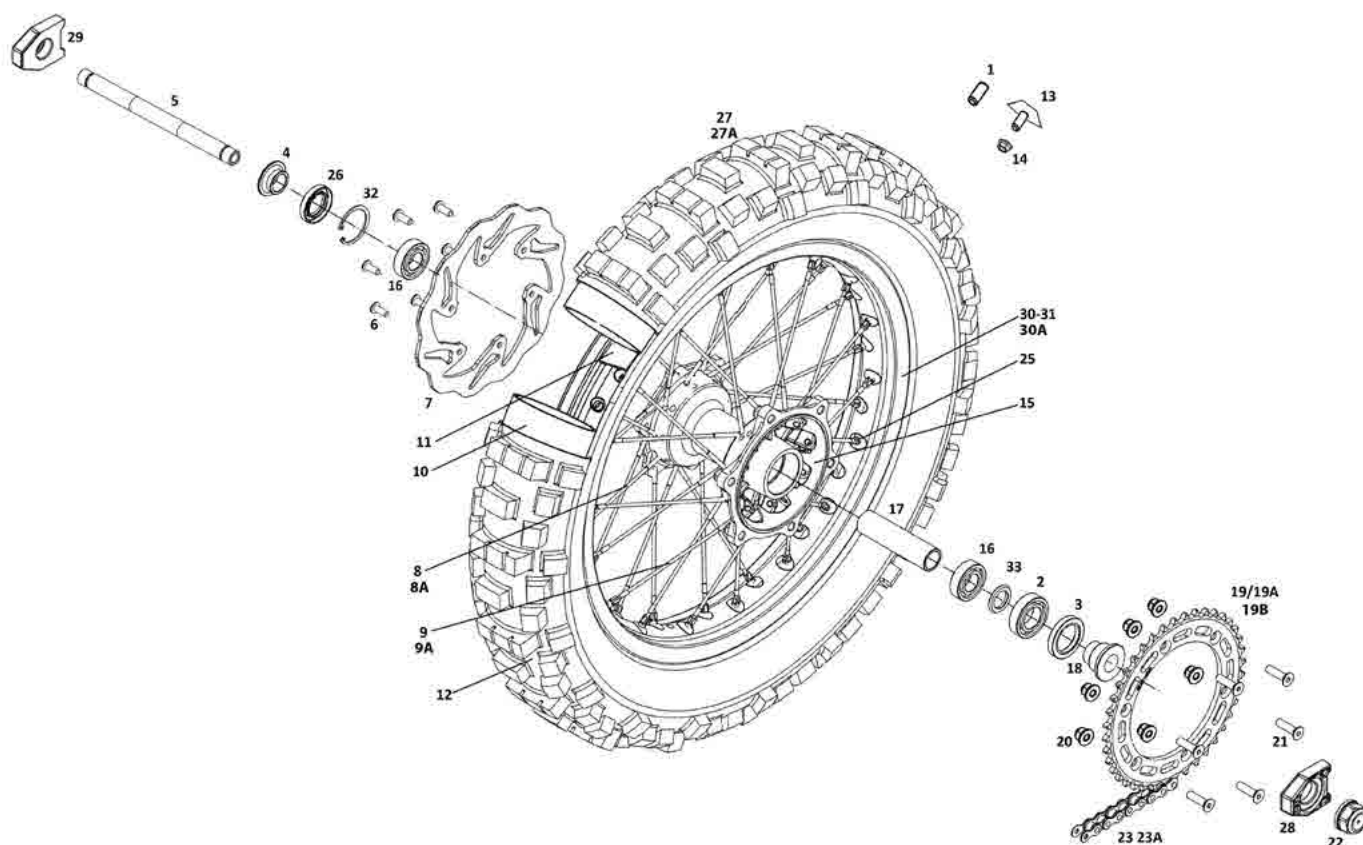

Nº	DESCRIPTION	REFERENCE 200 / 250 / 300	QTY
1	FRONT TIRE HOLDING BUSHING	BE555102510	1
2	WHEEL BEARING	BE250318054	1
3	REAR WHEEL SEAL	BE250318055	1
4	SHORT REAR WHEEL SPACER	BE250018025	1
5	REAR WHEEL AXIS	BE58000GG-CLJ-1	1
6	HEAD SCREW	T0206014	6
7	REAR BRAKE DISC	BE57000GG-CLJ-1	1
8	18" BRAKE-SIDE SPOKE 192X4.5	BE59200GG-CLJ-1	18
8A	18" BLACK BRAKE-SIDE SPOKE 192X4.5 (GP)	BE59200GG-CAW-1	18
9	18" SPROCKET-SIDE SPOKE 188X4.5	BE59210GG-CLJ-1	18
9A	18" BLACK SPROCKET-SIDE SPOKE 188X4.5 (GP)	BE59210GG-CAW-1	18
10	REAR AIR HOSE 18 CR	BE552002511	1
11	REAR RIM BAND	BE553002511	1
12	REAR TYRE 140/80-18	BE551002511	1
13	REAR TYRE HOLDER	BE555002509	1
14	SELF-LOCKING NUT M8	T2108001	1
15	REAR WHEEL HUB	BE59100GG-CLJ-1	1