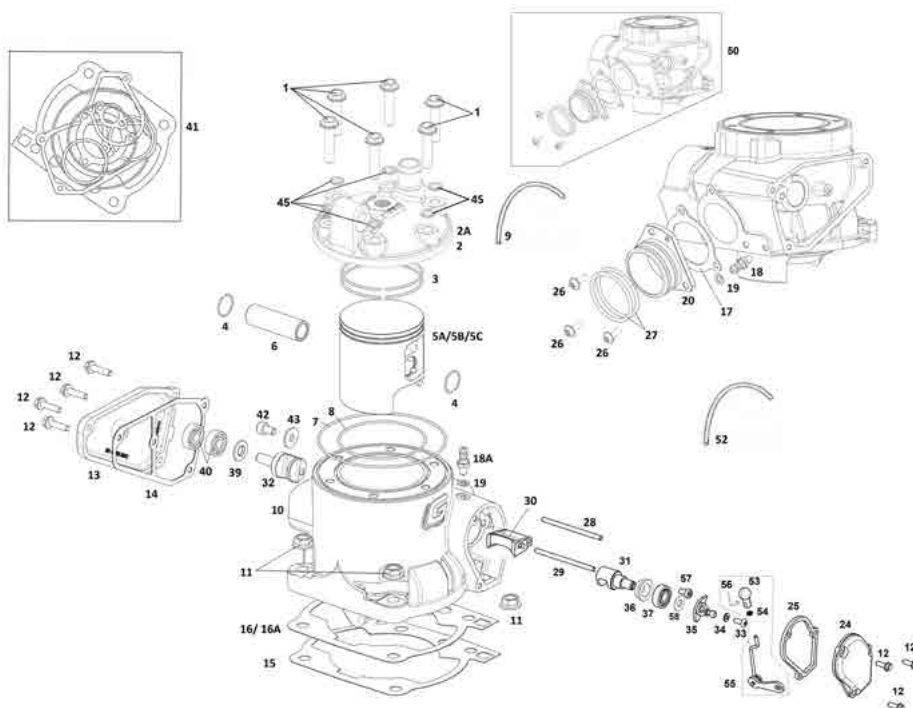

Nº	DESCRIPTION	REFERENCE 200 / 250 / 300	QTY
1	HEAD SCREW	T0208035	6
2	CYLINDER HEAD	ME75000GG-CLP-1 / ME75000GG-CLK-1 / ME75000GG-CLJ-1	1
2A	CYLINDER HEAD (GP)	NA / ME75000GG-CRC-1 / ME75000GG-CRB-1	1
3	PISTON RINGS SET	ME20916040 / ME25616040 / ME30916040	1
4	PISTON PIN CLIPS	ME25616126	2
5A	PISTON	ME20816020 / ME25616020R / ME300416020	1
5B	B TYPE PISTON	ME20816121 / ME25616121R / ME300416121	1
5C	C TYPE PISTON	ME20816122 / ME25616122R / ME30916122R	1
6	PISTON PIN	ME25616125	1
7	OUTER CYLINDER HEAD O'RING	ME25916060 / ME25916060 / ME25916060	1
8	INNER CYLINDER HEAD O'RING	ME30916065 / ME25916065 / ME30916065	1
9	CARTER BREATH TUBE	ME25610022	1
10	CYLINDER	ME70000GG-CLP-1 / ME70000GG-CLK-1 / ME70000GG-CLJ-1	1
11	CYLINDER NUT 10/150	M01613001	4
12	SCREW	T0205015	7
13	LEFT VALVE COVER	ME100033013	1
14	LEFT VALVE COVER GASKET	ME440063013	1
15	CYLINDER GASKET 0.15	ME25644010	1
16	CYLINDER GASKET 0,5	ME44000GG-CLJ-1 / ME44000GG-CLJ-1 / ME44000GG-CLJ-1	1
16A	CYLINDER GASKET 0,3	ME25644009	1
17	EXHAUST GASKET	ME25644012	1
18	0,5 CYLINDER BREATHER TUB	ME25710012	2
18A	D3 CYLINDER BREATHER TUB	M01032001	2
19	FIBER WASHER 6X10X1,5	T4006010	2
20	EXHAUST PIPE	ME250516019	1
24	RIGHT VALVE COVER	ME72020GG-CAB-1	1
25	RIGHT VALVE COVER GASKET 4MM	ME70055GG-CEQ-1	1
26	TORX SCREW M6X14	T0566014	3
27	EXHAUST PIPE O'RING 44X3	BE250526006	2
28	LONG EXHAUST VALVE AXIS 93MM	ME25616027	1
29	SHORT EXHAUST VALVE AXIS 83MM	ME25616017	1