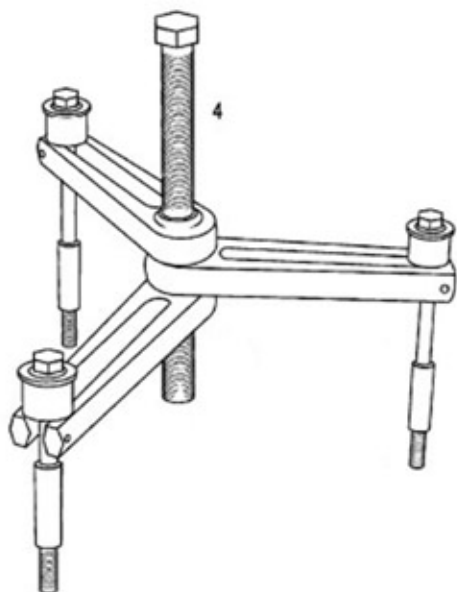

Nº	DESCRIPTION	REFERENCE	QTY
1	MOTOR ASSEMBLY SEALS	ME906002510	1
2	SEMI CRANK SHAFT EXTRACTOR	ME25950000	1
3	FLYWHEEL EXTRACTOR	MT280234045	1
4	CRANKCASE EXTRACTOR	ME25950005	1
5	MOTOR ASSEMBLY BEARINGS	ME90500CT-CLJ-1	1