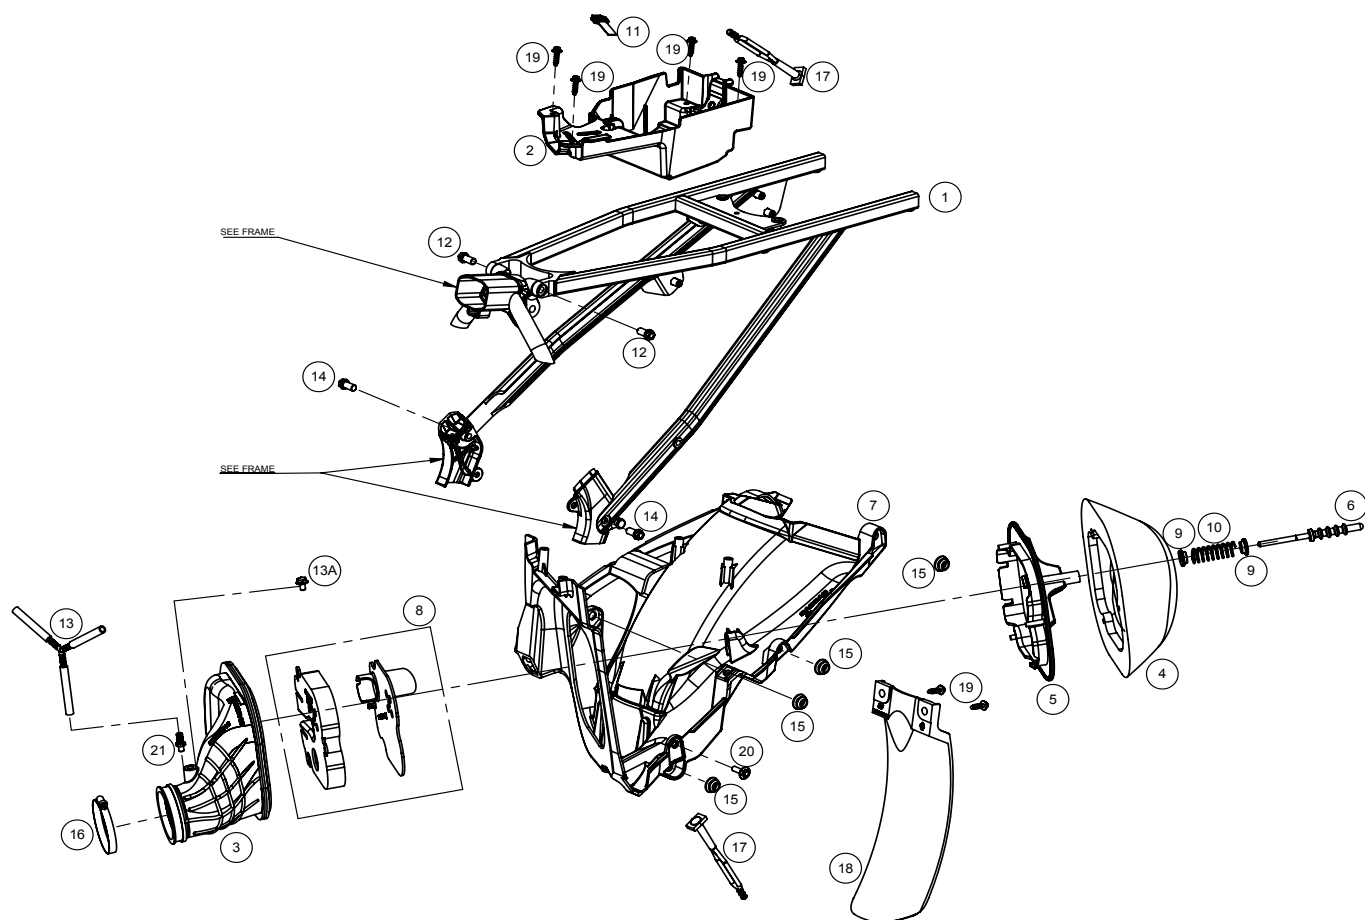

Nº	DESCRIPTION	REFERENCE 200 / 250 / 300	QTY
1	SUBFRAME	BE12000CT-CLJ-1	1
2	ELECTRIC COMPONENTS SUPPORT	BE41010GG-CLJ-1	1
3	AIRBOX RUBBER	BE79200GG-CLJ-1	1
4	AIR FILTER	BE79500GG-CLJ-1	1
5	AIR FILTER CAGE	BE79505GG-CLJ-1	1
6	AIR FILTER SUPPORT	MF25000032512	1
7	AIRBOX	BE79000GG-CLJ-1	1
8	AIR FILTER RESTRICTION SET (STD)	BE79800CT-CLJ-1	1
9	NYLON WASHER	BE250728052	2
10	AIR FILTER SUPPORT SPRING	BE250728051	1
11	CDI RUBBER	BE250034100	1
12	SUBFRAME UPPER M8X25 SCREW	T0228025	2
13	BLOW BY SET (STD)	BE7155CT-CLJ-1	1
13A	M6X12 PLASTIC SCREW (XC)	BT35000083012	1
14	SUBFRAME LOWER M8X25 SCREW	T0228016	2
15	AIRBOX PIN RUBBER	BE93010GG-CLJ-1	4
16	CLAMP	BE250328033	1
17	RUBBER STRAP	BE14205GG-CEQ-1	2
18	REAR SHOCK FENDER	BE79555GG-CLJ-1	1
19	PLASTIC SCREW	T0806020	6
20	M6x16 SCREW	T0806016	1
21	D3 CYLINDER BREATHER TUB	M01032001	1