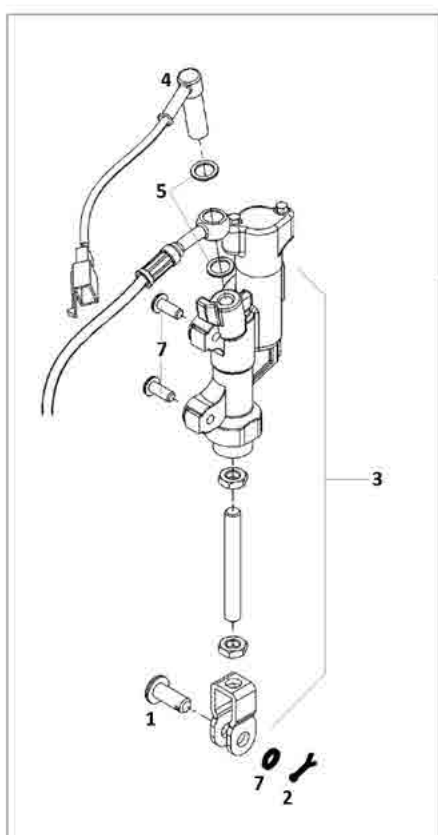

9A
9

19

Nº	DESCRIPTION	REFERENCE 200 / 250 / 300	QTY
1	BRAKE PEDAL PIN 8X20	BE25622026	1
2	BRAKE PEDAL PIN STOPPER	BE25622027	1
3	NISSIN REAR BRAKE PUMP	BE66000GG-CLJ-1	1
4	NISSIN BRAKE PUMP STOP SWITCH	BE250334003	1
5	HOSE WASHER 10X14X1	BE25622007	4
6	HEAD BOLD	T0206016	2
7	WASHER	T4008016	1
8	SHORT CLAMP	BE25634010	3
9	EC REAR BRAKE SET (STD)	BE65000CT-CLJ-1	1
9A	XC REAR BRAKE SET (XC)	BE65000CT-CMV-1	1
10	NISSIN REAR BRAKE HOSE	BE661002509	1
11	NISSIN REAR BRAKE PADS KIT	BE675002509	1
12	REAR BRAKE PADS HOLDER BRACKET	BE250022091	1
13	CALIPER HOLDER SCREW	BE250022096	1
14	BLEEDER CAP	BE250022055	1
15	BLEEDER	BE250022060	1
16	REAR CALIPER SUPPORT	BE671002509	1
17	BRAKE CALIPER BOLT	BE250022034	1
18	DUST COVER	BE675802509	1
19	REAR BRAKE CALIPER CTO.	BE67000CT2509	1
20	BRAKE PADS PIN	BE250022094	1
21	PIN PROTECTION	BE250022095	1
22	SCREW PROTECTOR	BE620692508	1
23	REAR BRAKE CALIPER PISTON	BE675602509	1
24	REAR BRAKE CALIPER PISTON O'RING	BE675502509	1
25	REAR BRAKE CALIPER PISTON SEAL	BE675802509	1
26	HOSE HOLDER RACORD 10X1.25	BC25722006	1