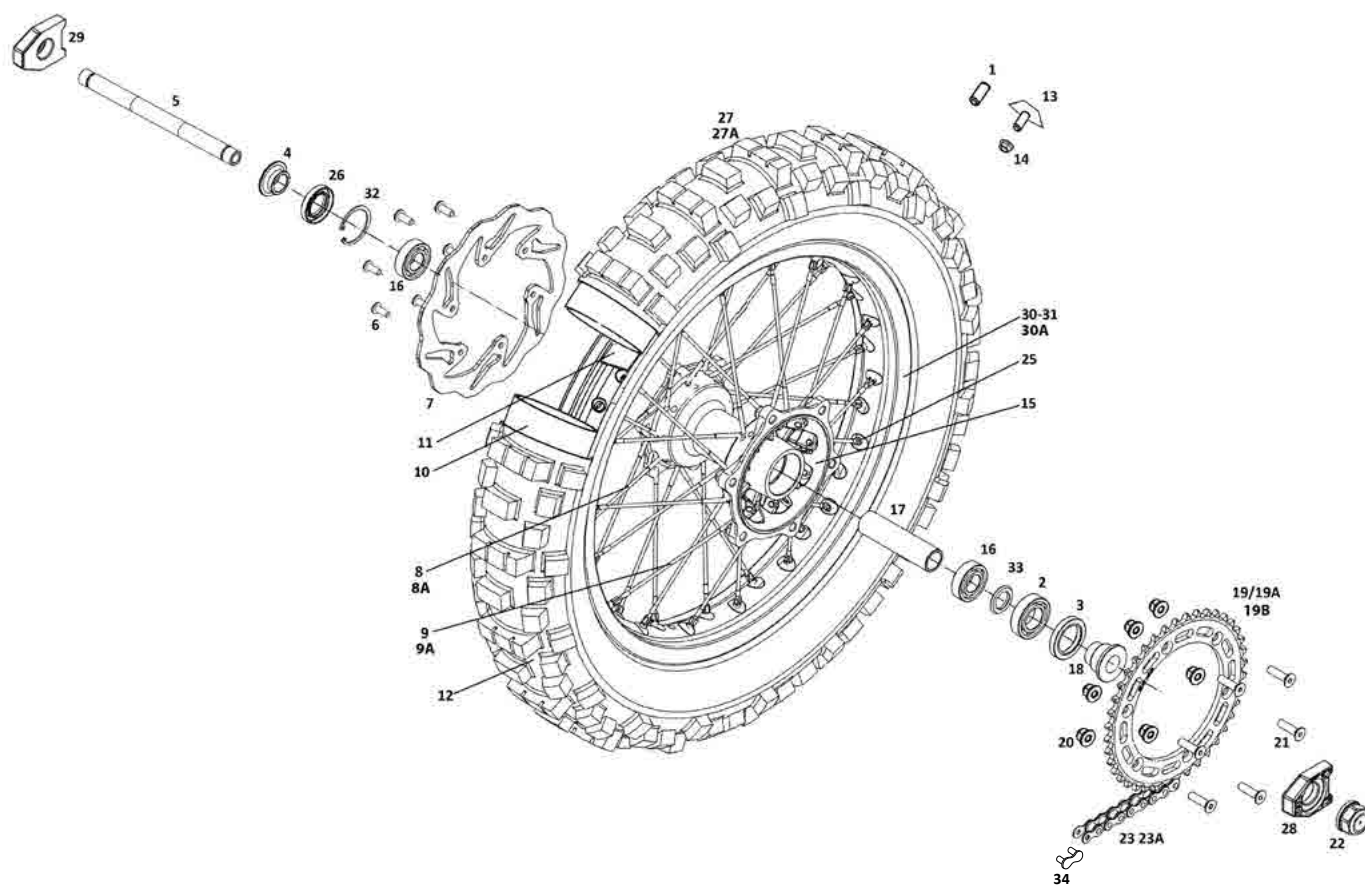

Nº	DESCRIPTION	REFERENCE 200 / 250 / 300	QTY
16	BEARING 6004 2RS1	C160001	2
17	REAR WHEEL SPACER	BE59105GG-CLJ-1	1
18	LEFT WHEEL SPACER	BE58110GG-CLJ-1	1
19	SPROCKET (XC)	BC25818024 (Z49) / BC25818024 (Z49) / BE573002511 (Z48)	1
19A	Z42 SPROCKET (STD)	BE250118034SM	1
19B	SPROCKET BLACK (XC-GP)	BC25818024 (Z49) / BE57300GG-CRC-1 (Z49) / BE250418034N (Z48)	1
20	M8 SELF LOCKING NUT	T2208002	6
21	M8X30 ALLEN SCREW	T0408030	6
22	REAR WHEEL NUT	BE58020GG-CLJ-1	1
23	112 CHAIN (STD)	BE57800GG-CLJ-1	1
24	110 CHAIN (STD)	BE57801GG-CLJ-1	1
25	REAR SPOKE NUT	BE592153013	36
26	WHEEL SEAL	C160710	1
27	REAR WHEEL SET	BE55000CT-CLJ-1	1
27A	REAR WHEEL SET (GP)	BE55000CT-CRB-1	1
28	DRILLED AXLE BLOCK	BE44001GG-CLJ-1	1
29	AXLE BLOCK	BE44002GG-CLJ-1	1
30	REAR BLACK RIM SET	BE59000CT-CLJ-1	1
30A	REAR BLACK RIM SET (GP)	BE59000CT-CRB-1	1
31	REAR RIM	BE59001R2509	1
32	42 DIAMETER SEEGER	BE25618038	1
33	INTERIOR HUB WASHER	BE250318056	1
34	CHAIN HITCH	BE57810GG-CLJ-1	1