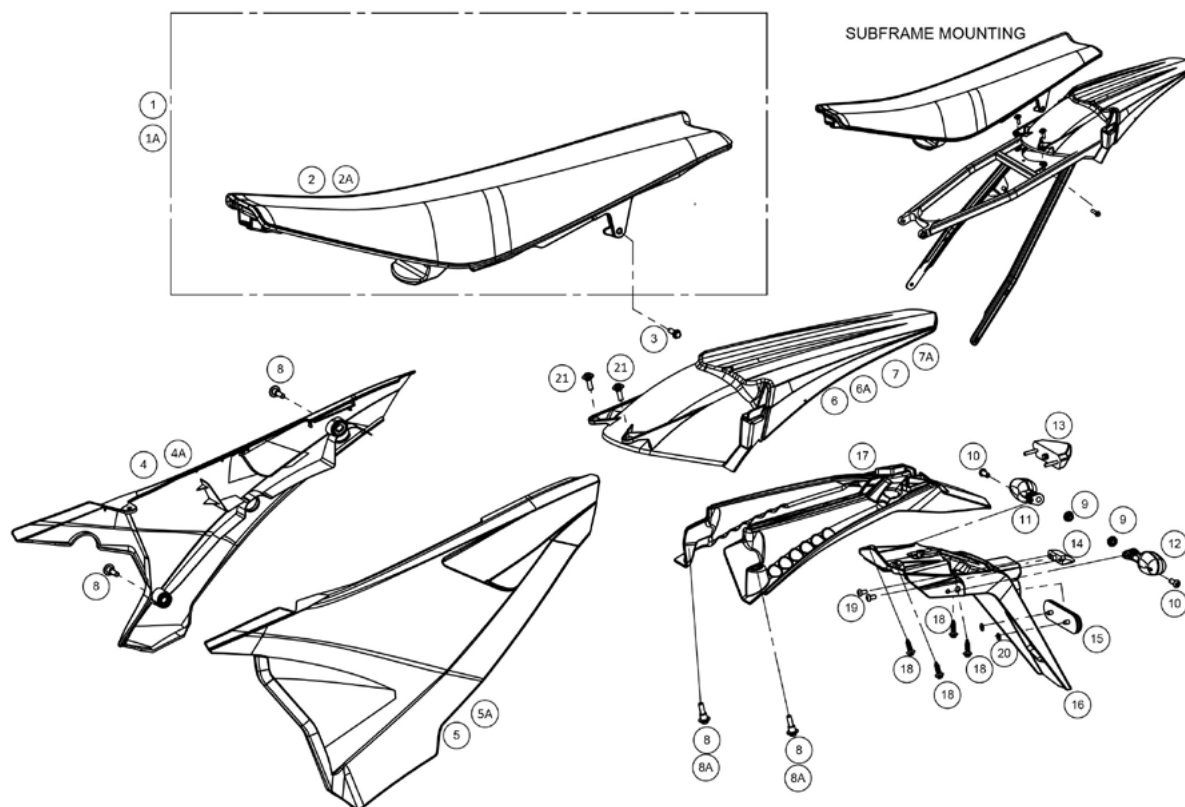

Nº	DESCRIPTION	REFERENCE 200 / 250 / 300	QTY
1	SEAT	BE94000GG-CLJ-1	1
1A	SEAT (GP)	BE94000GG-CRB-1	1
2	SEAT COVER	BE94025GG-CLJ-1	1
2A	SEAT COVER (GP)	BE94025GG-CRB-1	1
3	M6X25 SCREW	T0206025	1
4	RIGHT NUMBER PLATE - WHITE	BE92500GG-CLJ-1	1
4A	RIGHT NUMBER PLATE - RED (GP)	BE92500GG-CRB-1	1
5	LEFT NUMBER PLATE - WHITE	BE93000GG-CLJ-1	1
5A	LEFT NUMBER PLATE - RED (GP)	BE93000GG-CRB-1	1
6	EC REAR MUD GUARD - WHITE (STD)	BE93500GG-CLJ-1	1
6A	EC REAR MUD GUARD - RED (GP)	BE93501GG-MXC-1	1
7	XC REAR MUD GUARD - WHITE (XC)	BE93500GG-MXC-1	1
7A	XC REAR MUD GUARD - RED (GP)	BE93500GG-CRB-1	1
8	M6X16 SCREW (XC)	T0806016	4
8A	M6X16 SCREW (EC)	T0816016	2
9	NUT (STD)	T2206000	2
10	ULS M6X16 SCREW (STD)	T0506016N	2
11	RIGHT REAR INDICATOR (STD)	BE250634021/2	1
12	LEFT REAR INDICATOR (STD)	BE250634022/2	1
13	REAR LIGHT (STD)	EE30000GG-CLJ-1	1
14	LICENSE PLATE LIGHT (STD)	BE30020GG-CLJ-1	1
15	REFLECTOR (STD)	BQ300234125/2	1
16	HOMOLOGATED LICENSE PLATE SUPPORT (STD)	BE93910GG-CLJ-1	1
17	LICENSE PLATE SUPPORT	BE93900GG-CLJ-1	1
18	PLASTIC SCREW	T0806020	4
19	ULS M4x8 SCREW	T0574008	2
20	CLAMP	BQ300234126	2
21	M6X12 SCREW	T0806012	2