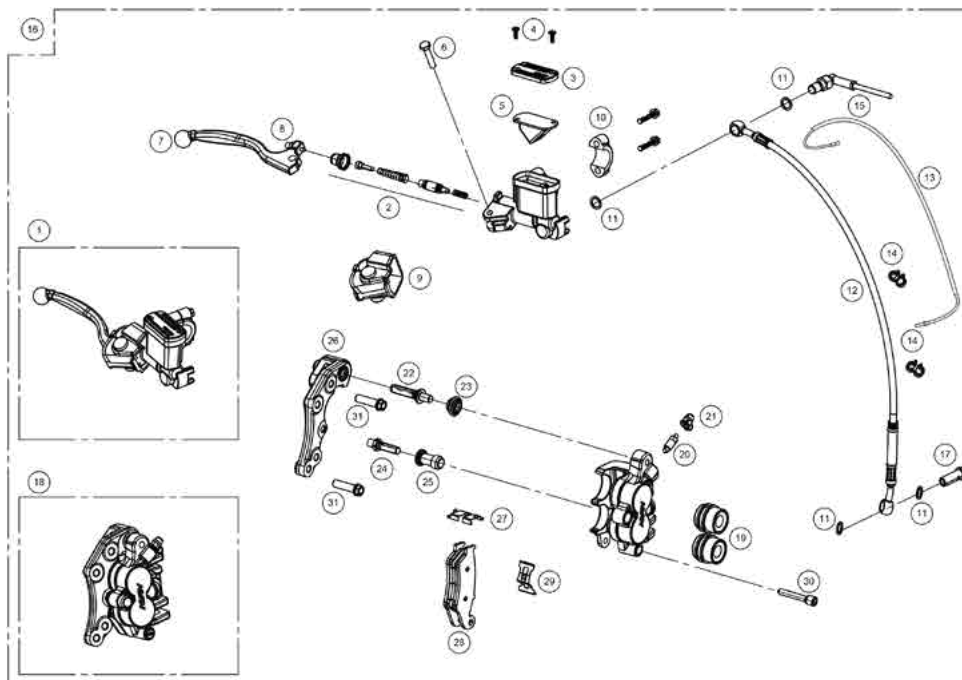

Nº	DESCRIPTION	REFERENCE 200 / 250 / 300	QTY
1	FRONT BRAKE PUMP SET	BC25922008/2	1
2	BRAKE PUMP PISTON KIT	BC25922219	1
3	BRAKE PUMP COVER	BC25922210	1
4	BRAKE PUMP SCREW	BC25922217	2
5	NO-FOAM RUBBER	BC25922216	1
6	SCREW	BC25922212	1
7	FRONT BRAKE TT 250	BC250022045R	1
8	PUMP LEVER TENSOR	BC25922218	1
9	DUST COVER	BC25922213	1
10	FRONT BRAKE PUMP CLAMP	BC25922211	1
11	HOSE WASHER	BE25622007	4
12	BRAKE HOSE FRONT	BE250422002	1
13	SPEED SENSOR (STD)	BE250634050	1
14	HOSE HOLDER	EE650202508	2
15	PUMP STOP SWITCH	BE250334003	1
16	FRONT BRAKE SET	BE250422108	1
16A	FRONT BRAKE SET (XC)	BE60000CT-CMV-1	1
17	HOSE HOLDER RACORD 10X1.25	BC25722006	1
18	FRONT BRAKE CALIPER	BE250722000	1
19	PISTON REPARATION SET	BE620422508	1
20	BLEEDER SET	BE620602508	1
21	BLEEDER CAP	BE250022055	1
22	SCREW	BE250022043	1
23	FRONT BRAKE CALIPER BOLT PROT.	BE620682508	1
24	SCREW	BE250022034	1
25	DUST COVER	BE620692508	1
26	FRONT CALIPER SUPPORT	BE620102508	1
27	FRONT BRAKE PADS HOLDER BRACKET	BE620122508	1
28	NISSIN FRONT BRAKE PADS KIT	BE620652508	1
29	FRONT BRAKE PADS HOLDER BRACKET	BE620112508	1
30	PIN	BE250022041	1
31	M8x30 SCREW	T0228030	2