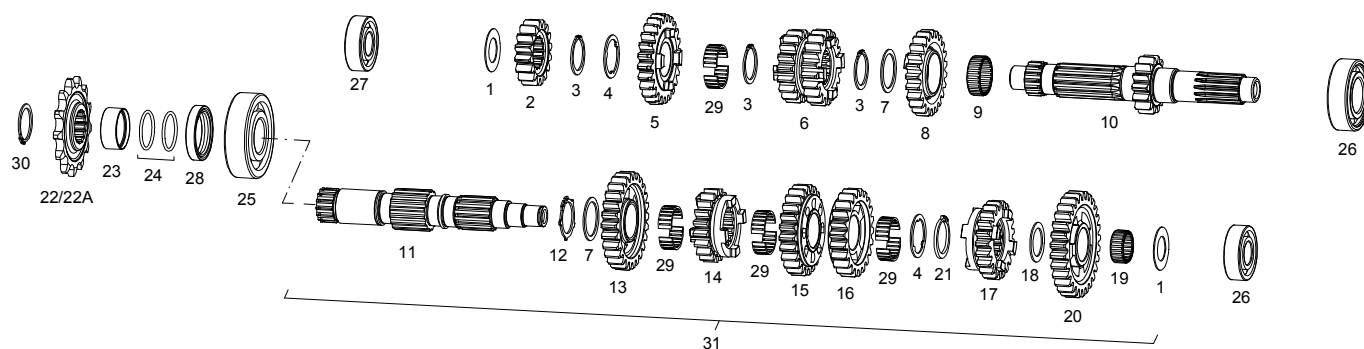

Nº	DESCRIPTION	REFERENCE	QTY
1	SHIFT WASHER 18X31.5X0.7	ME25636014	2
2	PRIMARY GEAR II	ME25636071	1
3	CIRCLIP DIN 471	ME25936084	3
4	LOCK WASHER 31.5X1	ME25636091	2
5	PRIMARY GEAR VI	ME25636074	1
6	PRIMARY GEAR III & IV	ME25636072	1
7	SHIFT WASHER 25,2X31,5X1	ME25636017	2
8	PRIMARY GEAR V	ME25636073	1
9	NEEDLES BEARING K25-29-10	M02616000	1
10	PRIMARY AXIS GEAR I	ME250236070	1
11	SECONDARY AXIS	ME410002508	1
12	CIRCLIP D.25 DIN	ME25636095	1
13	SECONDARY GEAR II	ME250136077	1
14	SECONDARY GEAR VI	ME250136081	1
15	SECONDARY GEAR III	ME25636078	1
16	SECONDARY GEAR IV	ME25636079	1
17	SECONDARY GEAR V	ME25636080	1
18	SHIFT WASHER 20.8X29X1	ME25636016	1
19	NEEDLES BEARING K20X24X10	ME25636059	1
20	SECONDARY GEAR I	ME25636076	1
21	CIRCLIP D.25 t=2	SE03025200009	1
22	OUTER SPROCKET Z13	ME25636025	1
22A	OUTER SPROCKET Z12	MF25836025	1
23	SIFHT SEAL	ME25636046	1
24	O'RING 25X2 NBR	ME25632025	2
25	SHIFT BEARING 6305	ME25636058	1
26	SHIFT BEARING 6203	ME25636057	2
27	SHIFT BEARING 6205ZC3E	ME250136056	1
28	SEAL	ME25636024	1
29	KD22X25X9,8 NEEDLES BEARING	ME250236102	4
30	CIRCLIP D.25	ME25936084	1
31	SHIFT GEAR SET	ME40000CT2508	1