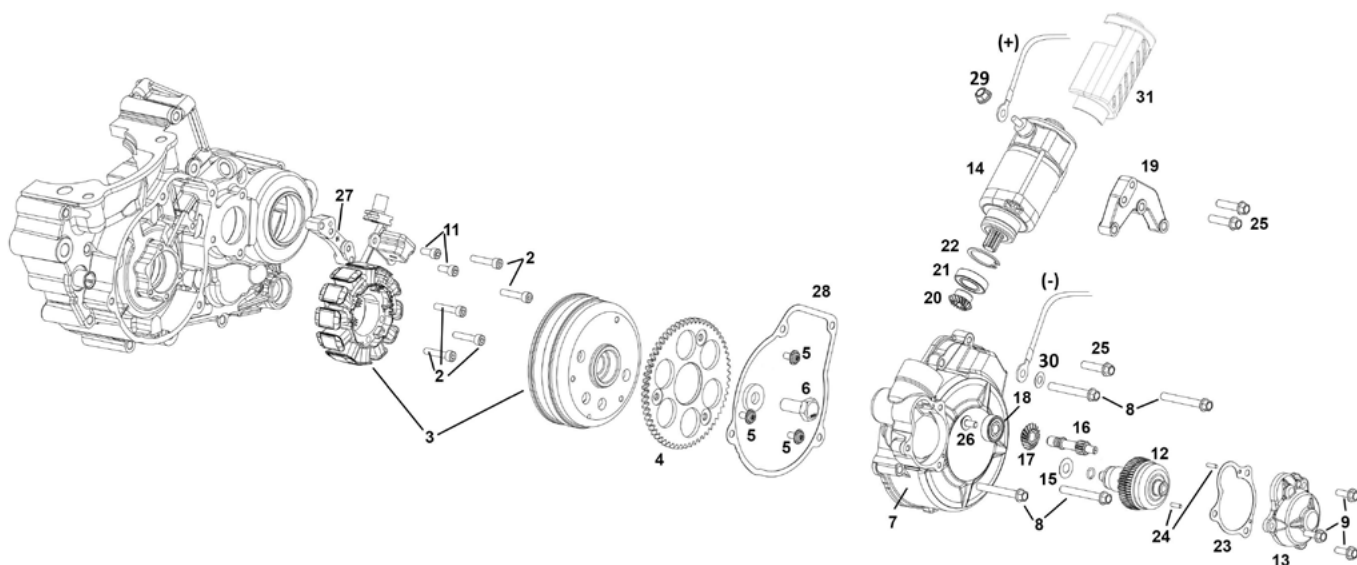

Nº	DESCRIPTION	REFERENCE	QTY
2	UFK SCREW	T0315025N	5
3	IGNITION FLY-WHEEL + CDI	EE70000CT-CLJ-1	1
4	IGNITION SPROKET	EE80200GG-CBR-2	1
5	TORX SCREW M5X8	050808BB	3
6	SCREW M10X25	T0101025	1
7	IGNITION COVER	ME60100GG-CBR-3	1
8	SCREW M6X40	T0206040	4
9	SCREW M5X15	T0205015	3
10	WASHER 10X23X4	T4001024	1
11	ALLEN SCREW M5X10	T0305010	2
12	BENDIX	EE80110CT-CBR-1	1
13	BENDIX COVER	EE80130GG-CBR-2	1
14	ELECTRIC START ENGINE	EE80000GG-CBR-2	1
15	WASHER 08.1X17X0.2	ME25616070	2
16	ELECTRIC START GEAR SHAFT Z10	EE80120GG-CBR-4	1
17	HELICOIDAL CONIC GEAR (SHAFT ZONE)	EE80117GG-CBR-1	1
18	BALL BEARING 608-2Z C3	ME25616032	1
19	ELECTRIC START ENGINE SUPORT PLATE	EE80050GG-CBR-3	1
20	HELICOIDAL CONIC GEAR (ENGINE START ZONE)	EE80116GG-CBR-1	1
21	BALL BEARING 61902-2Z C4	EE80070GG-CBR-1	1
22	SEEGER DIN 472 - D28X1,2	EE80055GG-CBR-1	1
23	BENDIX COVER GASKET	EE80135GG-CBR-1	1
24	NEEDLE D3X9,8	EE80140GG-CBR-1	2
25	SCREW M6X25	T0206025	3
26	TORX SCREW M5X12	051208BB	1
27	PULSATOR ADAPTER	EE70216GG-CAB-2	1
28	IGNITION COVER GASKET	ME94500GG-CAB-1	1
29	NUT M6	T2206000	1
30	WASHER 6X12X1,5	T4006012	1
31	ELECTRIC START COVER	EE85100GG-CLJ-1	1