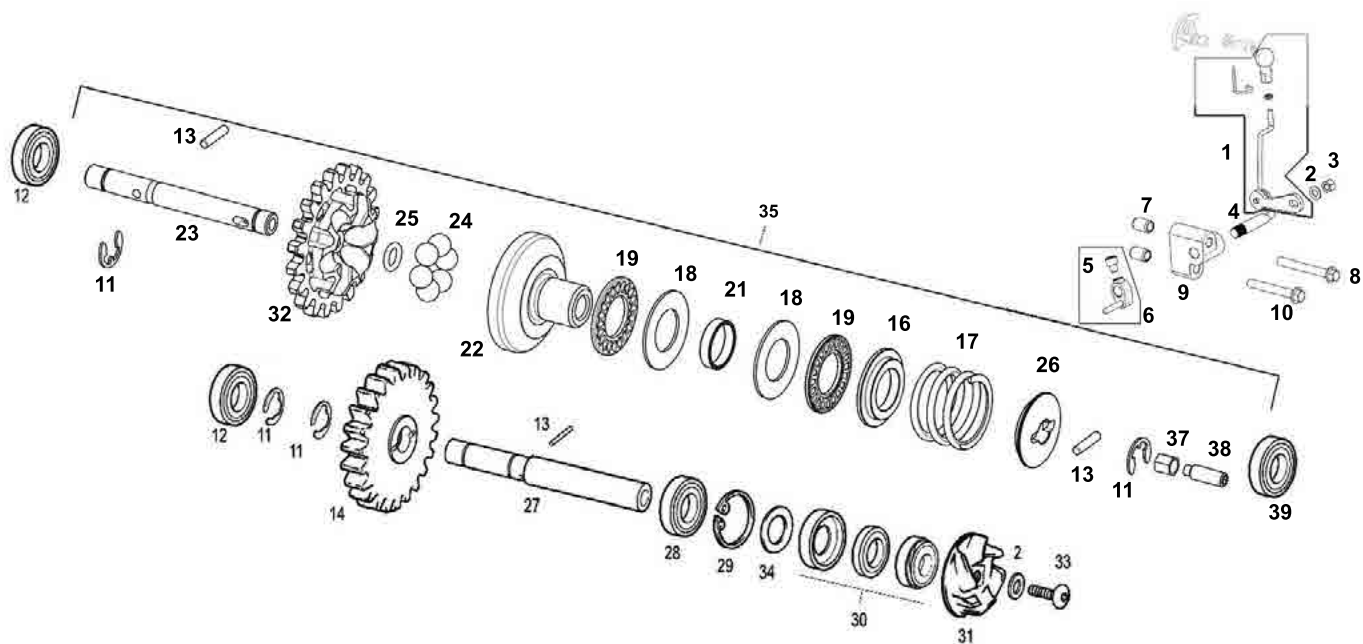

Nº	DESCRIPTION	REFERENCE	QTY
37	HEXAGON NUT M5	T2706050	1
38	INNER HEXAGON SCREW M5X16	T0325016	1
39	BEARING 8X19X6	ME21500GG-CEQ-1	1