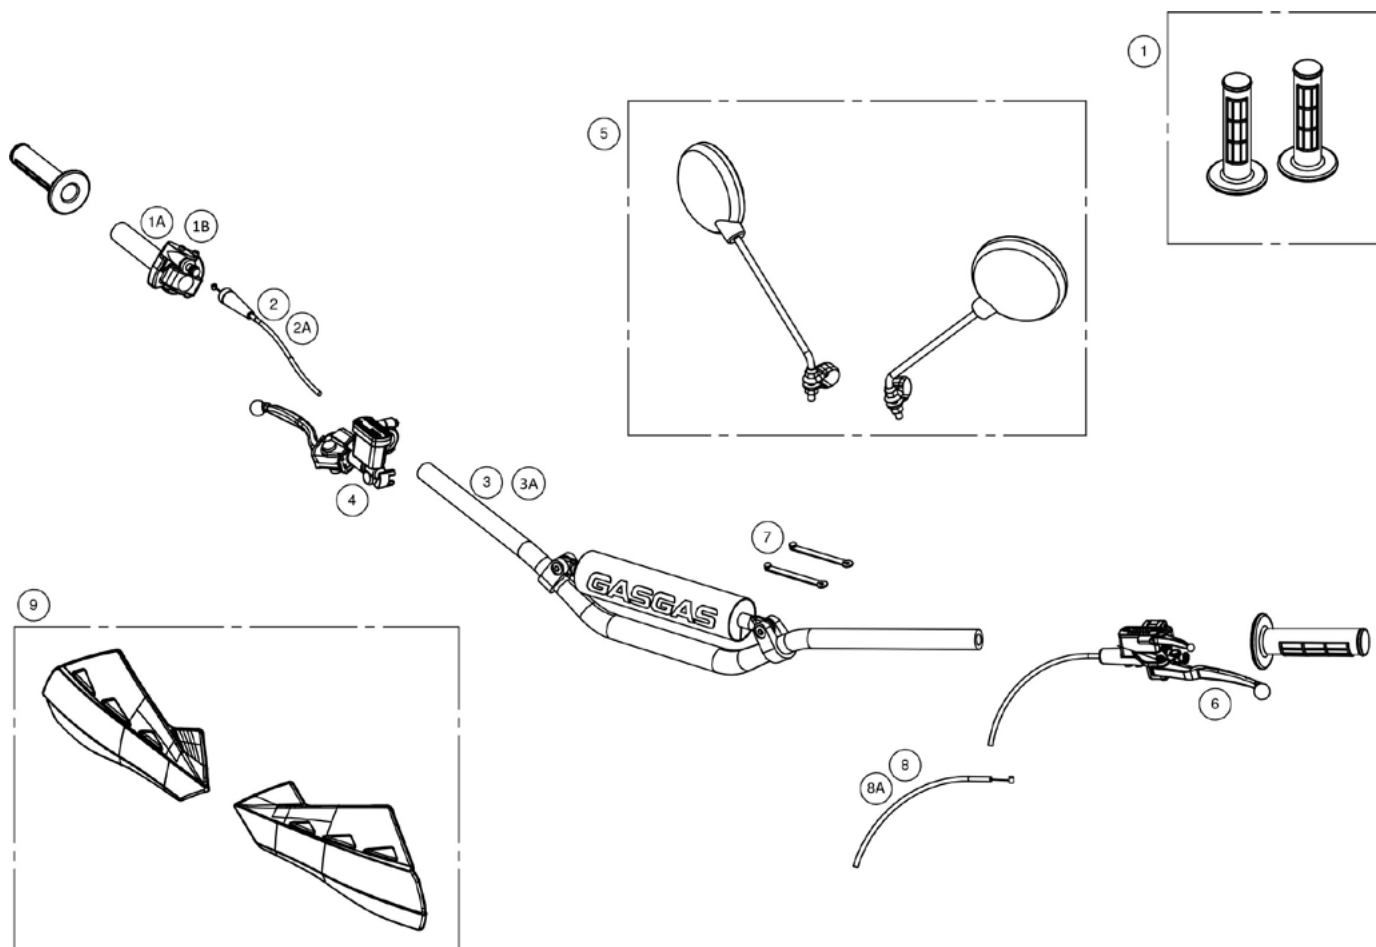

Nº	DESCRIPTION	REFERENCE	QTY
1	HANDLEBAR GRIP	BE26100GG-EKF-1	1
1A	TWIST GRIP	BE25724007	1
1B	RENTAL HANDLEBAR GRIPS (GP)	BE26000GG-CRB-1	1
2	THROTTLE CABLE	BE78500GG-CLJ-1	1
2A	HOMOLOGATED THROTTLE CABLE	BE78501GG-CLJ-1	1
3	HANDLEBAR (STD)	BE25000GG-CAB-1	1
3A	RENTAL HANDLEBAR (XC)	BE25000R2510	1
4	FRONT BRAKE PUMP SET	BC25922008/2	1
5	REAR-VIEW MIRROR (STD)	BT29000GG-CKR-1	1
6	COMPLETE CLUTCH MAGURA	BE45000003011	1
7	CABLED RUBBER HOLDERS	BFS450320067	2
8	STARTER CABLE (XC)	BE256012509	1
8A	HOMOLOGATED STARTER CABLE (STD)	BE25601GG-CLJ-1	1
9	HANDGUARDS WITH FIXING KIT	BE90000223012	1