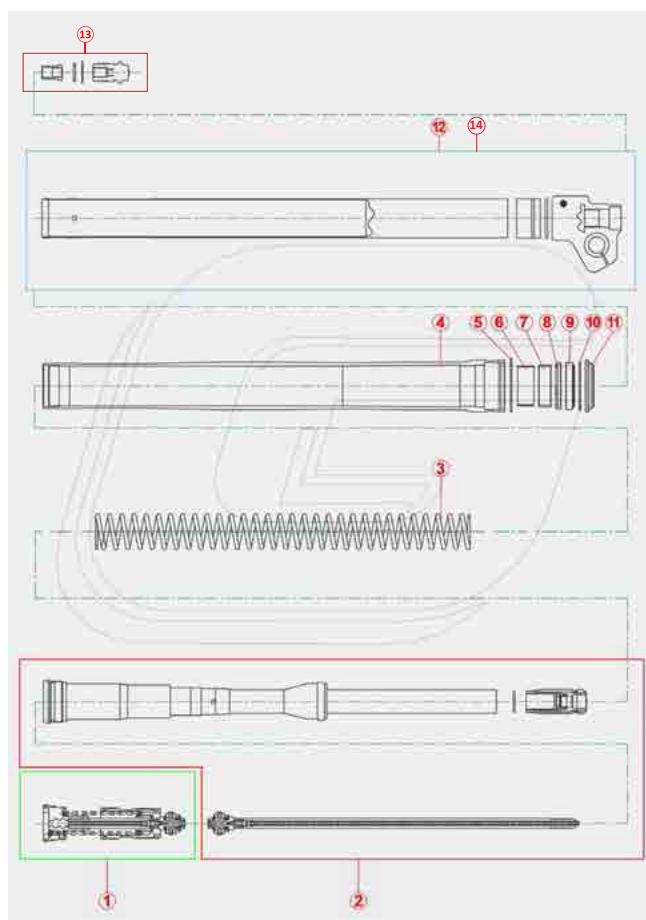

Reference 1 - 5
KYB Tools

Nº	DESCRIPTION	REFERENCE 200 / 250 / 300	QTY
1	SEAL HAMMER	BE20225GG-CLJ-1	1
2	TOP CAP WRENCH	BE21105GG-CLJ-1	1
3	PISTON ROD HOLDER FOR COIL SPRING FORK	BE20230GG-CLJ-1	1
4	CARTRIDGE HEAD WRENCH	BE21106GG-CLJ-1	1
5	OIL SEAL INSERT	BE20235GG-CLJ-1	1

Nº	DESCRIPTION	REFERENCE 200 / 250 / 300	QTY
1	BASE VALVE ASSY	BE20240CT-CLJ-1	1
2	CYLINDER ASSY	BE20220GG-CLJ-1	1
3A	FRONT SPRING SET 4.0 N/mm	BE20170CT-CLJ-1	1
3B	FRONT SPRING SET 4.2 N/mm	BE20171CT-CLJ-1	1
3C	FRONT SPRING SET 4.4 N/mm	BE20172CT-CLJ-1	1
4	OUTERTUBE COMP	BE20100CT-CLJ-1	1
5	SNAP RING	BE20145GG-CLJ-1	1
6	PISTON METAL SEP	BE20150GG-CLJ-1	1
7	SLIDE METAL SET	BE20151GG-CLJ-1	1
8	WASHER	BE20186GG-CLJ-1	1
9	OIL SEAL SET	BE20140CT-CLJ-1	1
10	SCRAPER SET	BE20135GG-CLJ-1	1
11	DUST SEAL SET	BE20130CT-CLJ-1	1
12A	INNERTUBE COMP R	BE20110CT-CLJ-1	1
12B	INNERTUBE COMP L	BE20115CT-CLJ-1	1
13	REBOUND ADJUSTER	BE20120GG-CLJ-1	1
14A	INNERTUBE (GP) R	BE20110CT-CRB-1	1
14B	INNERTUBE (GP) L	BE20115CT-CRB-1	1