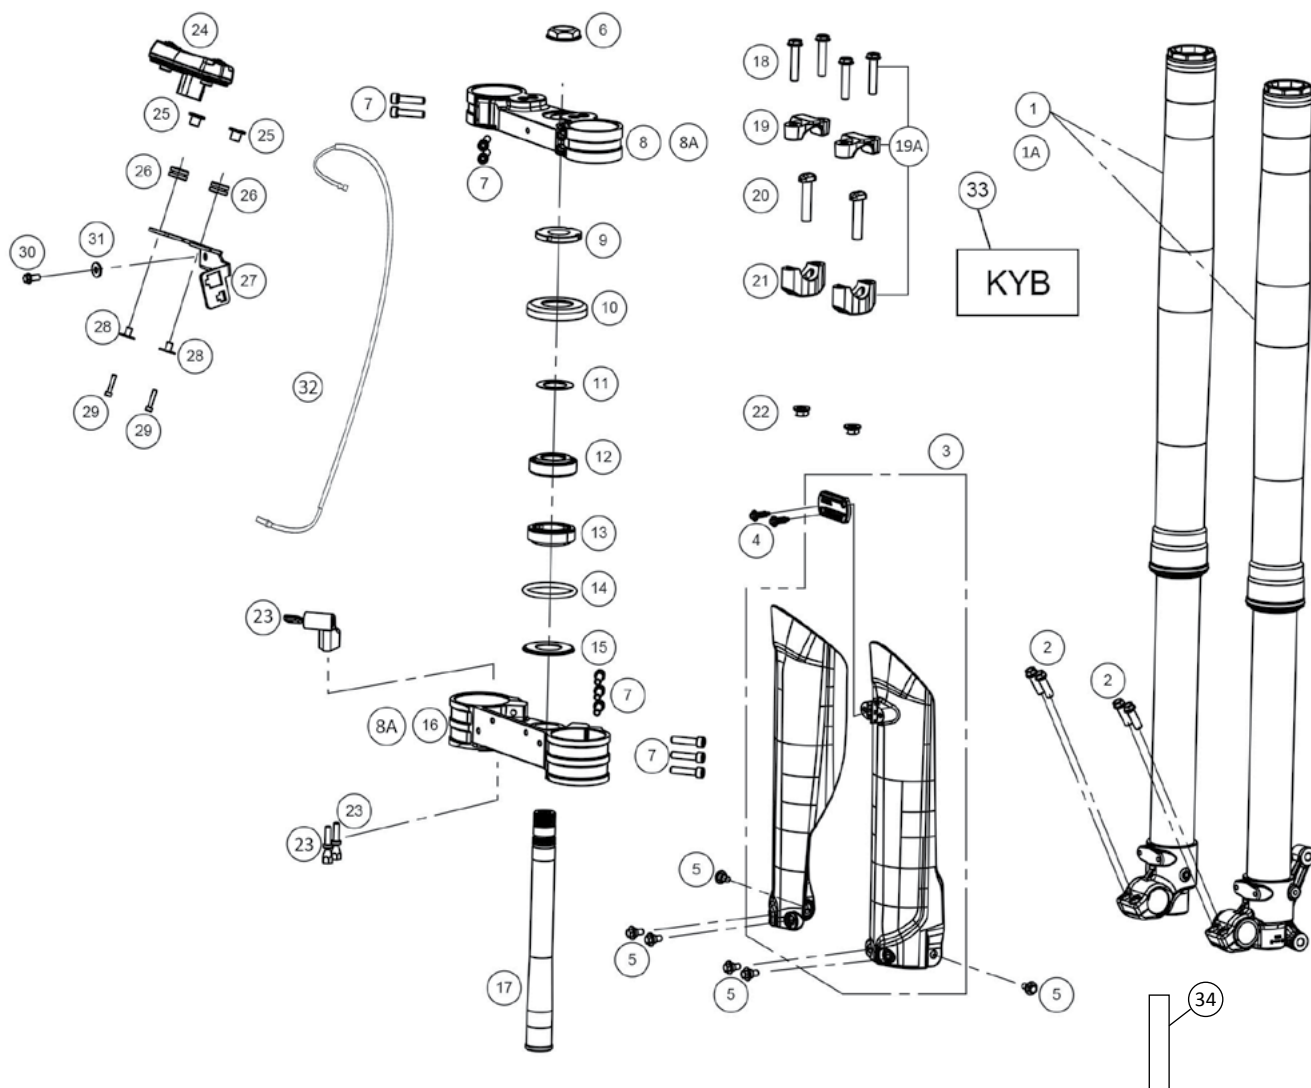

Nº	DESCRIPTION	REFERENCE 200 / 250 / 300	QTY
21	BLACK LOWER HANDLEBAR CLAMP (STD)	BE25750GG-CLJ-1	2
22	NUT M10	T3110003	2
23	STEERING LOCK KIT (STD)	BE15025CT-CLJ-1	1
24	DASHBOARD SET (STD)	EE60000CT-CLJ-1	1
25	UPPER BUSHING (STD)	BT700903013	2
26	SILENTBLOCK (STD)	G220000	2
27	DASHBOARD SUPPORT (STD)	EE65000GG-CLJ-1	1
28	LOWER BUSHING (STD)	EE65025GG-CLJ-1	2
29	ALLEN M4X16 SCREW (STD)	T0304016	2
30	M6X14 SCREW (STD)	T0206014	1
31	WASHER (STD)	T4006016	1
32	SPEED SENSOR (STD)	BE250634050	1
33	KYB STICKER SET	BE95285GG-CLJ-1	1
34	FRONT REFLECTOR	BE93915GG-CRB-1	2