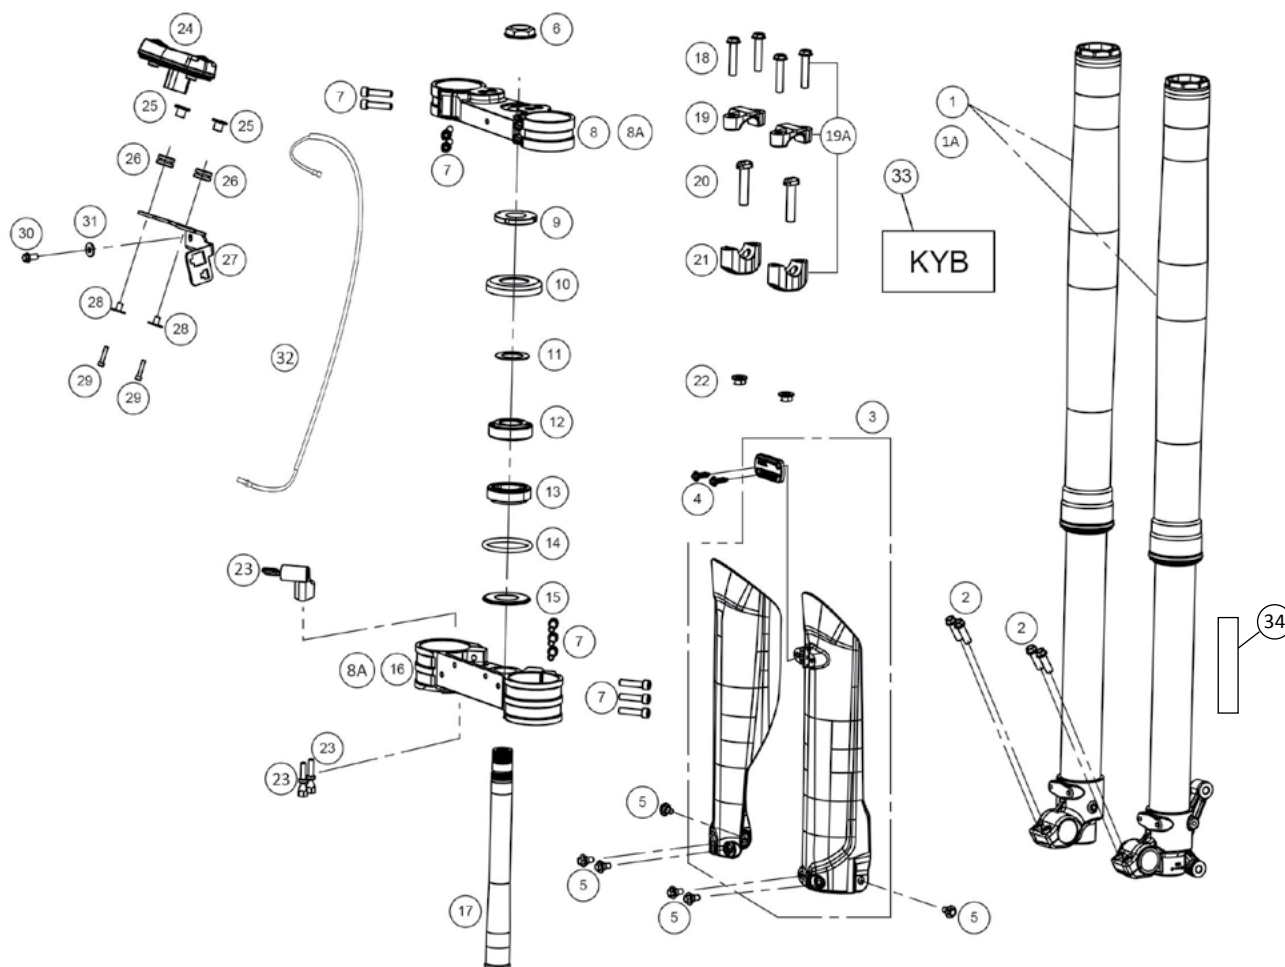

Nº	DESCRIPTION	REFERENCE 200 / 250 / 300	QTY
1	KYB FRONT FORK	BE20000CT-CLJ-1	1
1A	KYB FRONT FORK DLC CONTING (GP)	NA / BE20000CT-CRB-1 / BE20000CT-CRB-1	1
2	M8X25 SCREW	T0228025	4
3	FORK PROTECTOR	BE94600CT-CLJ-1	1
4	PLASTIC SCREW	T0806020	2
5	M6X8 SCREW	T0806008	6
6	TOP STEERING NUT	BE25610030	1
7	M7X30 SCREW	T0307030	10
8	BLACK TOP FORK CLAMP	BE22000GG-CLJ-1	1
8A	X-TRIG FF CLAMP SET (GP)	NA / BE21000CT-CRB-1 / BE21000CT-CRB-1	1
9	BOTTOM STEERING NUT	BE25610029	1
10	STEERING HEAD COVER	BE25610126	1
11	BOTTOM STEERING WASHER	BE25610028	1
12	TOP STEERING BEARING	BE25610008	1
13	BOTTOM STEERING BEARING	BE250610008	1
14	O-RING 50 X 5	BE25610012	1
15	O-RING SUPPORT	BE250610026	1
16	BLACK BOTTOM FORK CLAMP	BE21000GG-CLJ-1	1
17	STEERING SHAFT	BE24000GG-CLJ-1	1
18	CLAMP SCREW	T0228040	4
19	BLACK UPPER HANDLEBAR CLAMP	BE25700GG-CLJ-1	2
19A	HANDLEBAR CLAMP SET (GP)	BE25700CT-CRB-2	1
20	10X45 SPECIAL BOLT	T0201045	2