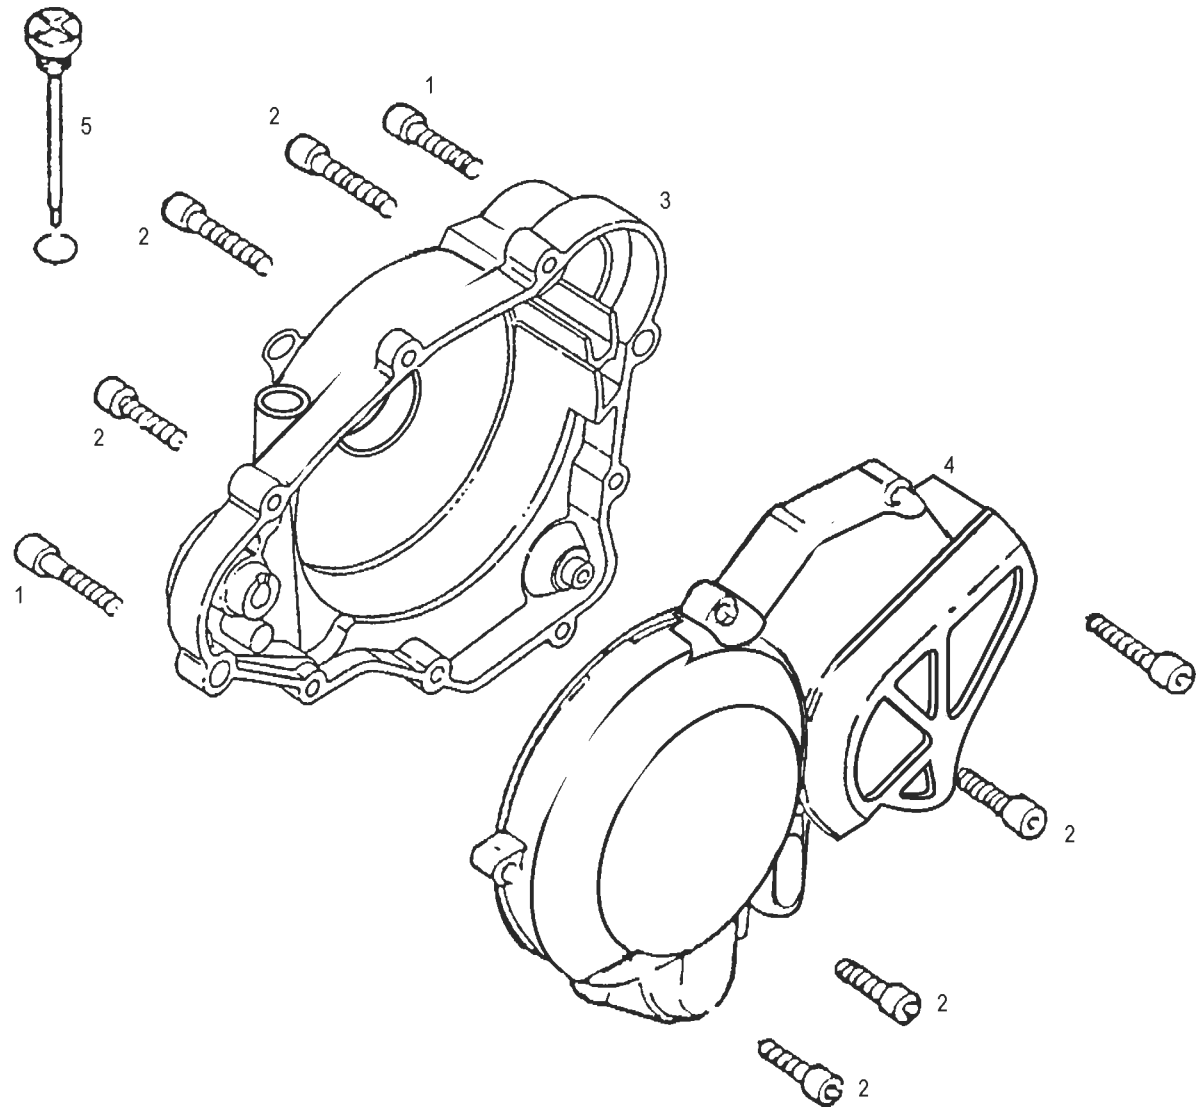

11

GASGAS EC / SM ROOKIE 05

12

PART LIST

Nº	DESCRIPCION / DESCRIPTION	EC / SM ROOKIE	Cant.
1	PEDAL ARRANQUE Y MUÑEQUILLA / KICKSTART SET	MIE500126060	1
2	TORNILLO 6x12 / 6x12 SCREW	T0316012	1
3	ARANDELA 6.5x20x1.5 / 6.5x20x1.5 WASHER	T4006020	1
4	ARANDELA / WASHER	Y00.25404709	1
5	CLIP SEEGER D15E UNI3653 MORINI 50cc / D15E UNI3653 MORINI 50cc CIRCLIP	Y00.773366	1
6	CLIP SEEGER D16E UNI3653 / CIRCLIP	Y00.773357	1
7	MUÑEQUILLA PPM / KICKSTART BASE PPM	MIE500126061	1
8	PIÑON ARRANQUE MORINI 50cc / STARTING GEAR	Y00.773359	1
9	TRINQUETE ARRANQUE / STARTER STOPPER PLATE	Y00.237116	1
11	ARANDELA / SCREW SEAL	Y00.164223	1
12	TORNILLO / STOPPER PLATE SCREW	Y00.773346	1
13	DISTANCIADOR MUELLE ARRANQUE MORINI 50cc / MORINI 50cc SPRING SFACER	Y00.773364	1
14	MUELLE ARRANQUE MORINI 50cc / MORINI 50cc START. SHAFT RETURN SPRING	Y00.773363	1
15	SEEGER MUELLE ARRANQUE MORINI 50cc / MORINI 50cc SLEEVE SPRING	Y00.773362	1
16	PIÑON DESPLAZABLE EJE ARRANQUE MORINI 50cc / MORINI 50cc STARTING SLEEVE	Y00.773361	1
17	TORICA EJE ARRANQUE MORINI 50cc / MORINI 50cc STARTER SHAFT O-RING	Y00.773367	1
18	EJE ARRANQUE MORINI 50cc / MORINI 50cc STARTER SHAFT	Y00.773354	1
19	COJINETE AGUJAS K 16x20x10 / 16x20x10 NEEDLE BEARING	Y00.773360	1
21	ADH. TAPA EMBRAGUE / CLUTCH COVER STICKER	PU000138006	1