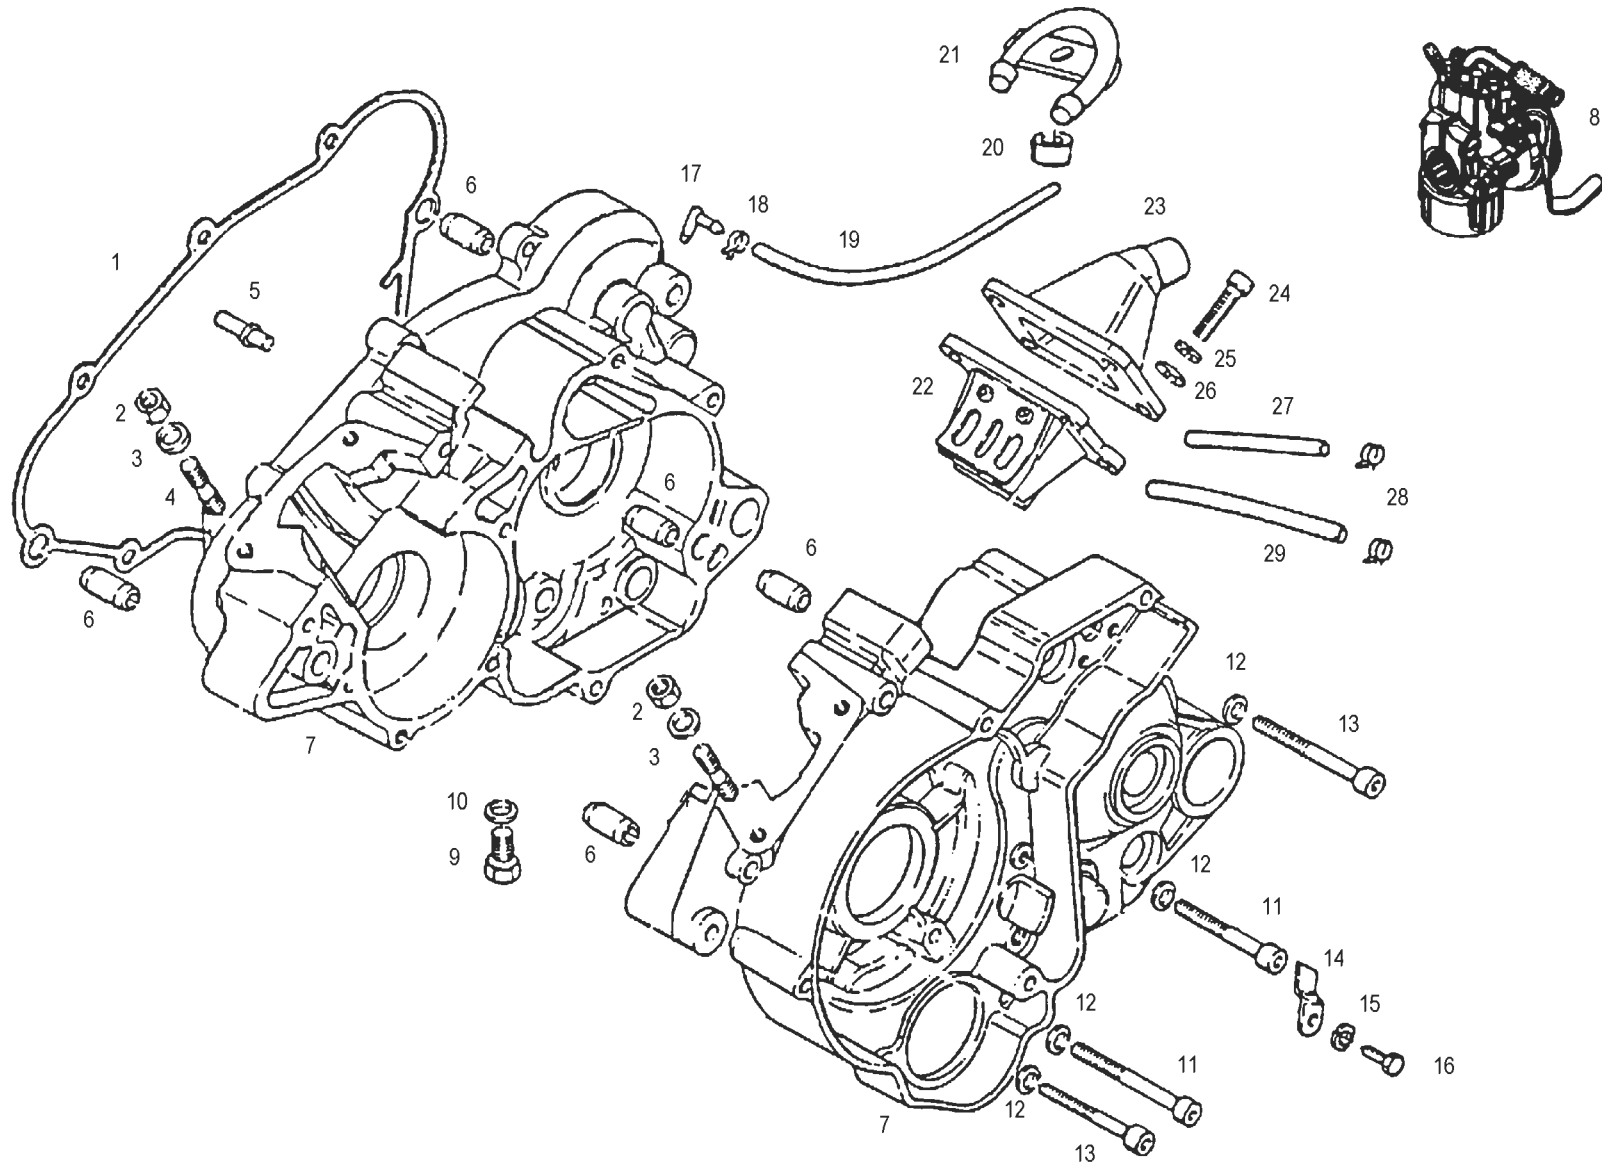

Nº	DESCRIPCION / DESCRIPTION	EC / SM ROOKIE	Cant.
1	JUNTA CARTER MORINI 50cc / MORINI 50cc CLUTCH COVER GASKET	Y00.164219	1
2	TUERCA CILINDRO / CYLINDER HEAD NUT	Y00.131024	4
3	ARANDELA PLANA CILINDRO / FLAT WASHER	Y00.254165	4
4	FIJACION CILINDRO / CYLINDER FIX. STUD BOLT	Y00.773307	4
5	PERNO CARTER / GEAR STOPPER LEVER PIN	Y00.231099	1
6	CASQUILLO CARTER / CRANKCASE COUPLING	Y00.167026	4
7	JUEGO CARTER COMPLETO MOTOR / CRANKCASE SET	Y00.120700	1
8	CARBURADOR SHA 14/12 N MORINI 50cc / MORINI 50cc SHA 14/12 N CARBURETTOR	Y00.120212	1
9	TORNILLO M8x10 MORINI 50cc / MORINI 50cc M8x10 SCREW	Y00.294132	1
10	TORICA TAPON ACEITE MORINI 50cc / MORINI 50cc OIL DRAIN SEAL	Y00.164222	1
11	TORNILLO 6x11x1 / 6x11x1 SXREW	Y00.291992	5
12	ARANDELA PLANA / FLAT WASHER	Y00.254135	8
13	TORNILLO 6x45 / 6x45 SCREW	Y00.291990	5
14	SOPORTE CABLE VOLANTE / PLATE FOR FLYWEEL CABLES	Y00.237100	1
15	JUNTA 5.5x11 / 5.5x11 GASKET	Y00.254151	1
16	TORNILLO / SCREW	Y00.296057	1
17	CONECTOR TUBO ACEITE A CARTER / OIL CONNECTION	Y00.251126	1
18	CLIP TUBO / CLAMP	Y00.151007	1
19	TUBO ACEITE / OIL BREATHER PIPE	Y00.277110	1
20	DISTANCIADOR / SPACER	Y00.136093	1
21	SOPORTE CARBURADOR / BRACKET FOR CARBURETOR	Y00.260074	1
22	CAJA LAMINAS COMPLETA MORINI 50cc / MORINI 50cc COMPLETE REED VALVE	Y00.290530	1
23	TUBERA CARBURADOR MORINI 50cc / MORINI 50cc CARB. CONNECTION	Y00.251137	1
24	ALLEN 6x35 / 6x35 ALLEN	T0306035	4
25	ARANDELA ELASTICA / ELASTIC WASHER	Y00.254238	4
26	JUNTA TORNILLO CAJA LAMINAS / SCREW GASKET	Y00.254153	4
27	TUBO CARBURADOR BY-PASS / CARB. BY-PASS PIPE	Y00.277134	1
28	CLIP TUBO / CLAMP	Y00.151007	4
29	TUBO CARBURADOR BY-PASS / CARB. BY-PASS PIPE	Y00.277134	1