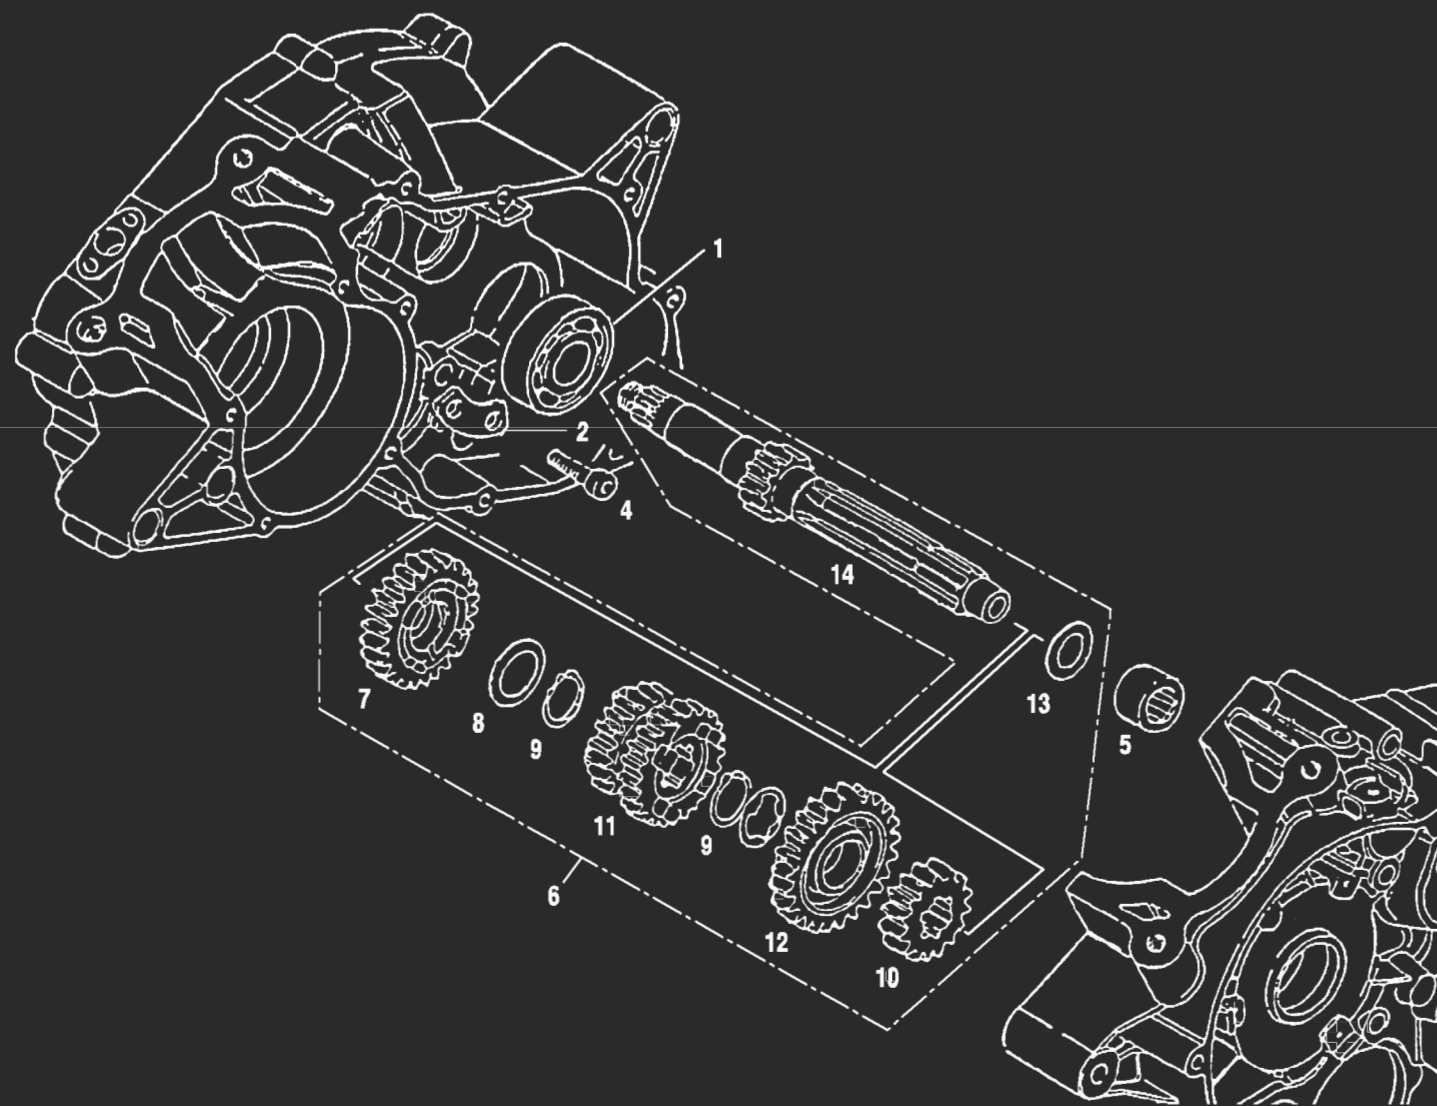

Nº	DESCRIPCION / DESCRIPTION	EC / SM ROOKIE	Cant.
1	COJINETE 15x35x11 6202 C3 MORINI 50cc / MORINI 50cc 15x35x11 6202 C3 BEARING	Y00.126029	1
2	PLATINA COJINETE MORINI 50cc / MORINI 50cc BEARING SHOULDER PLATE	Y00.237080	1
4	TORNILLO 5x16 / 5x16 SCREW	Y00.291957	2
5	COJINETE 12x16x10 MORINI 50cc / MORINI 50cc 12x16x10 PRIMARY SHAFT CASE	Y00.161036	1
6	CTO. EJE PRIMARIO 6M MORINI 50cc / MORINI 50cc COMPLETE 6M PRIMARY SHAFT	Y00.100125	1
7	PIÑÓN 5 PRIMARIO / 5TH SPEED GEAR	Y00.181229	1
8	ARANDELA / GROOVED WASHER	Y00.254147	2
9	CLIP SEEGER / SNAP RING	Y00.104044	2
10	PIÑÓN 2 PRIMARIO / 2ND SPEED GEAR	Y00.181227	1
11	PIÑÓN 3-4 PRIMARIO / SLIDING GEAR FOR 3RD-4TH SPEED	Y00.181228	1
12	PIÑÓN 6 PRIMARIO / 6TH SPEED GEAR	Y00.181230	1
13	JUNTA / GASKET	Y00.25404108	1
14	EJE PRIMARIO / PRIMARY SHAFT, 1ST SPEED	Y00.101182	1