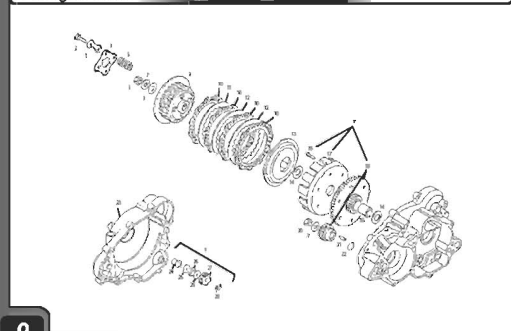

GASGAS EC / SM ROOKIE 05