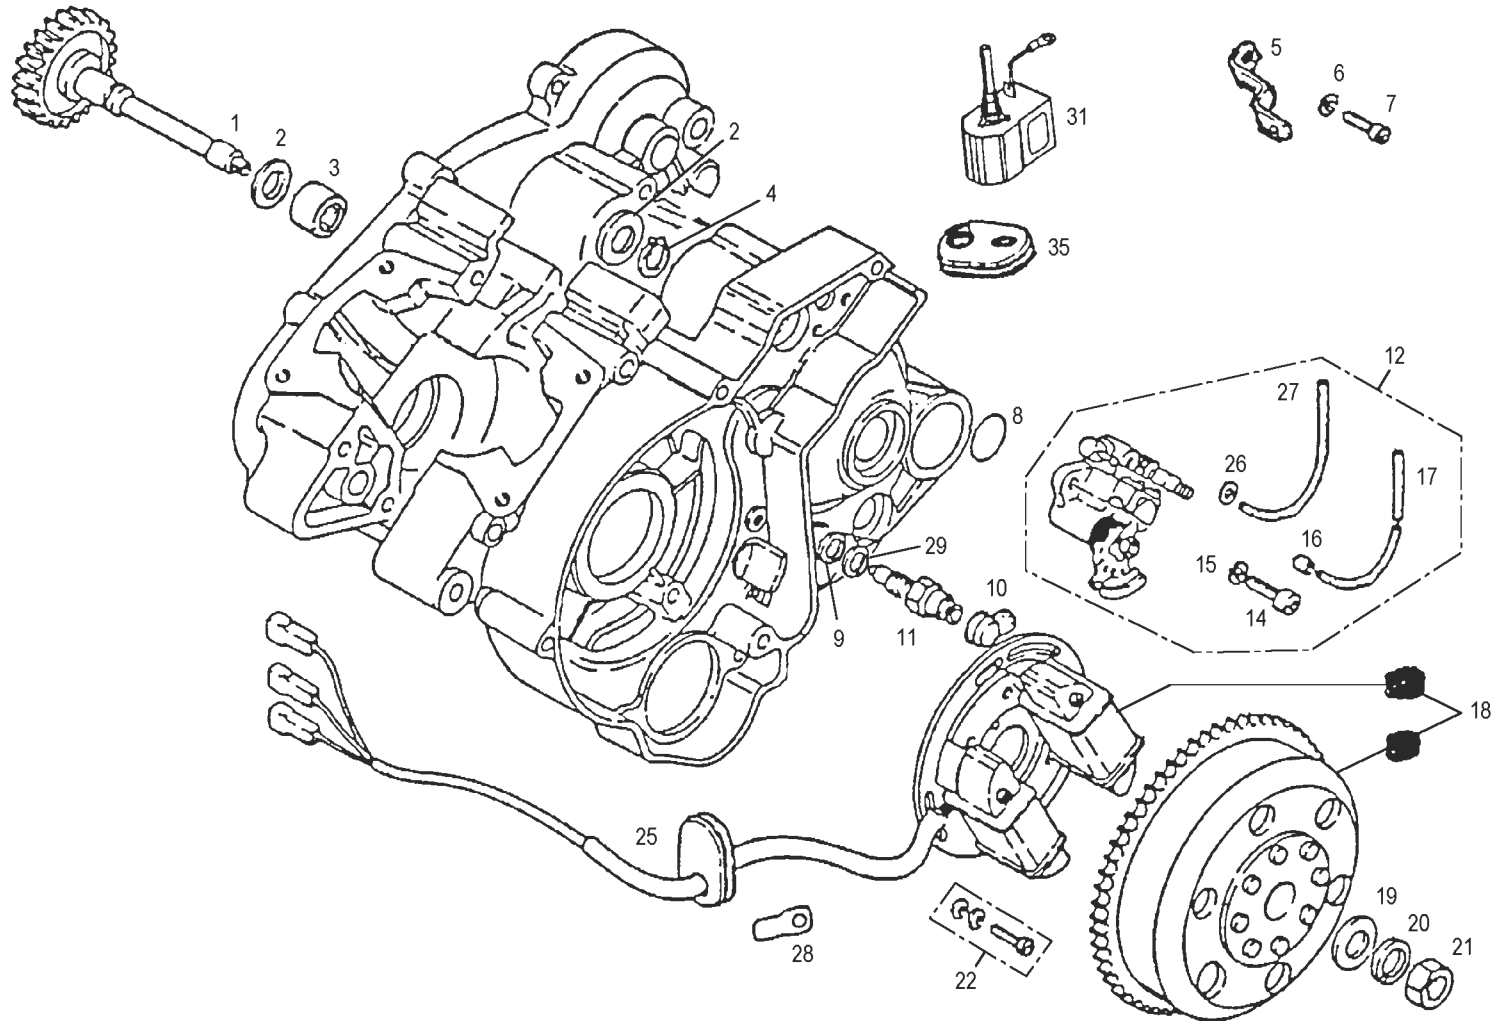

Nº	DESCRIPCION / DESCRIPTION	EC / SM ROOKIE	Cant.
1	EJE Y PIÑÓN ARRANQUE / STARTER IDLE GEAR	Y00.180017	1
2	ARANDELA / WASHER	Y00.25402605	4
3	DISTANCIADOR PIÑÓN ARRANQUE 12x16x10 / 12x16x10 LAY SHAFT CASE	Y00.161035	1
4	CLIP SEEGER D12 / D12 CIRCLIP	Y00.105006	1
5	PLACA RET.VOLANTE / CABLE RET. PLATE	Y00.237093	1
7	TORNILLO 5x16 / 5x10 SCREW	Y00.291957	1
9	ARANDELA / NEUTRAL SWITCH WASHER	Y00.164244	1
10	PROTECTOR INTERRUPTOR / NEUTRAL SWITCH PROTECTION CAP	Y00.127257	1
11	INTERRUPTOR NEUTRAL / NEUTRAL SWITCH	Y00.186018	1
12	BOMBA ENGRASE MORINI 50cc / MORINI 50cc GREASE PUMP	Y00.20007001	1
15	ARANDELA D5 / D5 WASHER	Y00.254012	1
16	ABRAZADERA D18 / D18 WASHER	Y00.151020	1
18	VOLANTE 6M DUCATI ENDURO MORINI 50cc / MORINI 50cc DUCATI 6M FLYWHEEL	Y00.290139	1
19	ARANDELA VOLANTE MORINI 50cc / MORINI 50cc FLYWHEEL WASHER	Y00.254168	1
20	ARANDELA D10 ZN G / D10 ZN G WASHER	Y00.254155	1
21	TUERCA VOLANTE MAGNETICO MORINI 50cc / MORINI 50cc FLYWHEEL NUT	Y00.133040	1
22	TORNILLO M4x10 / M4x10 SCREW	Y00.296032	3
28	PLACA RET.VOLANTE / CABLE RET. PLATE	Y00.237093	1
31	BOBINA 85W 432399000 / 85W TRANSDUCER 432399000	Y00.141735	1
35	GOMA PASACABLES 6M MORINI 50cc / MORINI 50cc 6M MIXER FAIRLEAD RUBBER	Y00.163063	1