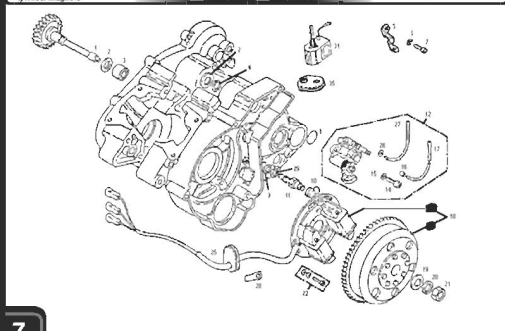

**DESPIECE
PART LIST**

**EC / MC
ROOKIE**

2005

RAAGGAAK

MOTOR

DESPIECE

ENGINE

GASGAS EC / SM ROOKIE 05