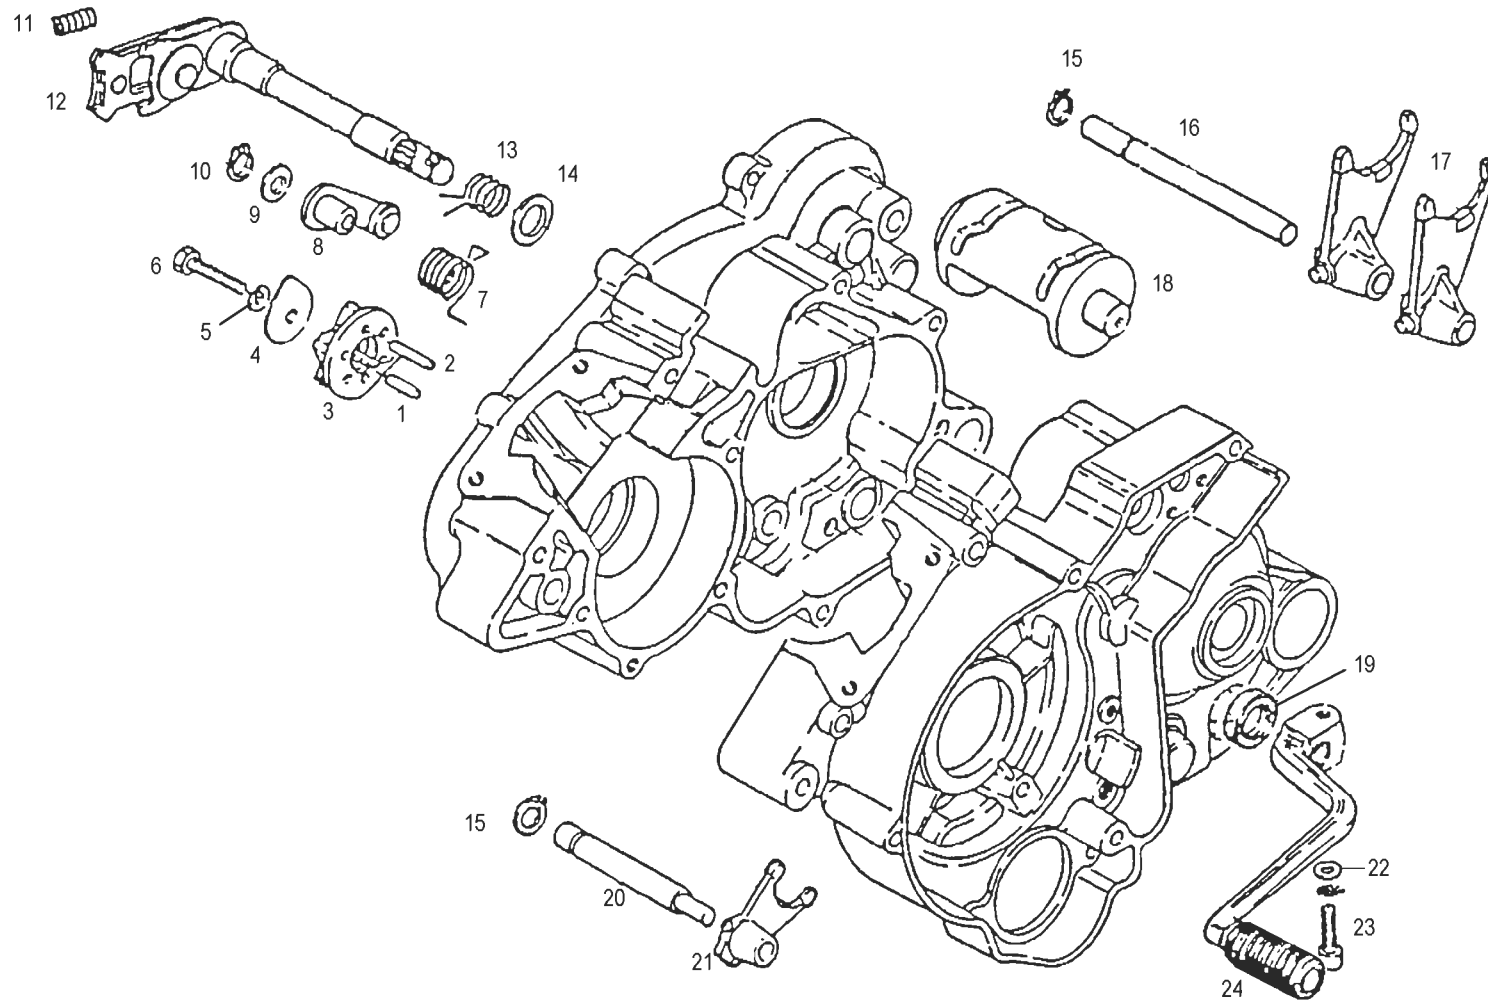

Nº	DESCRIPCION / DESCRIPTION	EC / SM ROOKIE	Cant.
1	RODILLO MOTOR MORINI 50cc / MORINI 50cc ROLLER FOR GEAR STOPPER PLATE	Y00.773342	1
2	RODILLO MOTOR MORINI 50cc / MORINI 50cc ROLLER FOR GEAR STOPPER PLATE	Y00.773341	5
3	DISCO RETENEDOR MORINI 50cc / GEAR STOPPER PLATE	Y00.135048	1
4	ARANDELA DISCO RETENEDOR MORINI 50cc / ROLLER HOLDING WASHER	Y00.773343	1
6	TORNILLO M25X25 / SCREW M 5X25 FULL THREAD	Y00.294065	1
7	MUELLE MORINI 50cc / GEAR STOPPER LEVER SPRING	Y00.201124	1
8	FIJADOR MARCHAS MORINI 50cc / GEAR STOPPER LEVER WITH P.I.	Y00.190043	1
9	ARANDELA / LEVER HOLDER WASHER	Y00.254141	1
10	ANILLO SEEGER D8 E DIN 471 MORINI 50cc / MORINI 50cc D8 E DIN 471 CIRCLIP	Y00.105030	1
11	MUELLE MORINI 50cc / MORINI 50cc RATCHET PAWL SPRING	Y00.201125	1
12	EJE SELECTOR COMPLETO MORINI 50cc / MORINI 50cc COMPLETE GEAR SELECTOR	Y00.260063	1
13	MUELLE FIJADOR MARCHAS MORINI 50cc / MORINI 50cc SHIFTER PLATE RETURN SPRING	Y00.201126	1
14	ARANDELA 13x22x0.5 / 13x22x0.5 WASHER	Y00.25410805	1
15	CLIP SEEGER D9 UNI7435 MORINI 50cc / MORINI 50cc D9 UNI7435 CIRCLIP FOR ROD SHOULDER	Y00.105046	2
16	EJE HORQUILLA LARGO MORINI 50cc / MORINI 50cc FORK ROD	Y00.107543	1
17	HORQUILLA CAMBIO MORINI 50cc / MORINI 50cc GEAR CONTROL FORK	Y00.154024	2
18	DESMODROMICO MORINI 50cc / MORINI 50cc DESMODROMIC SHAFT	Y00.101198	1
19	RETEN PEDAL CAMBIO MORINI 50cc / MORINI 50cc GEAR SHIFTER SHAFT SEAL	Y00.106042	1
20	EJE HORQUILLA CORTO MORINI 50cc / MORINI 50cc GEARSHIFT FORK SPINDLE	Y00.101184	1
21	HORQUILLA 5-6 MORINI 50cc / MORINI 50cc GEAR CONTROL FORK 5-6 SPINDLE	Y00.154025	1
22	ARANDELA ESTRIADA DE6 / DE6 WASHER	T4006511	1
23	HEXAGONAL 6x20 / 6x20 HEXAGONAL SCREW	T0106020	1
24	PEDAL CAMBIO / GEAR PEDAL	MIE500136026	1