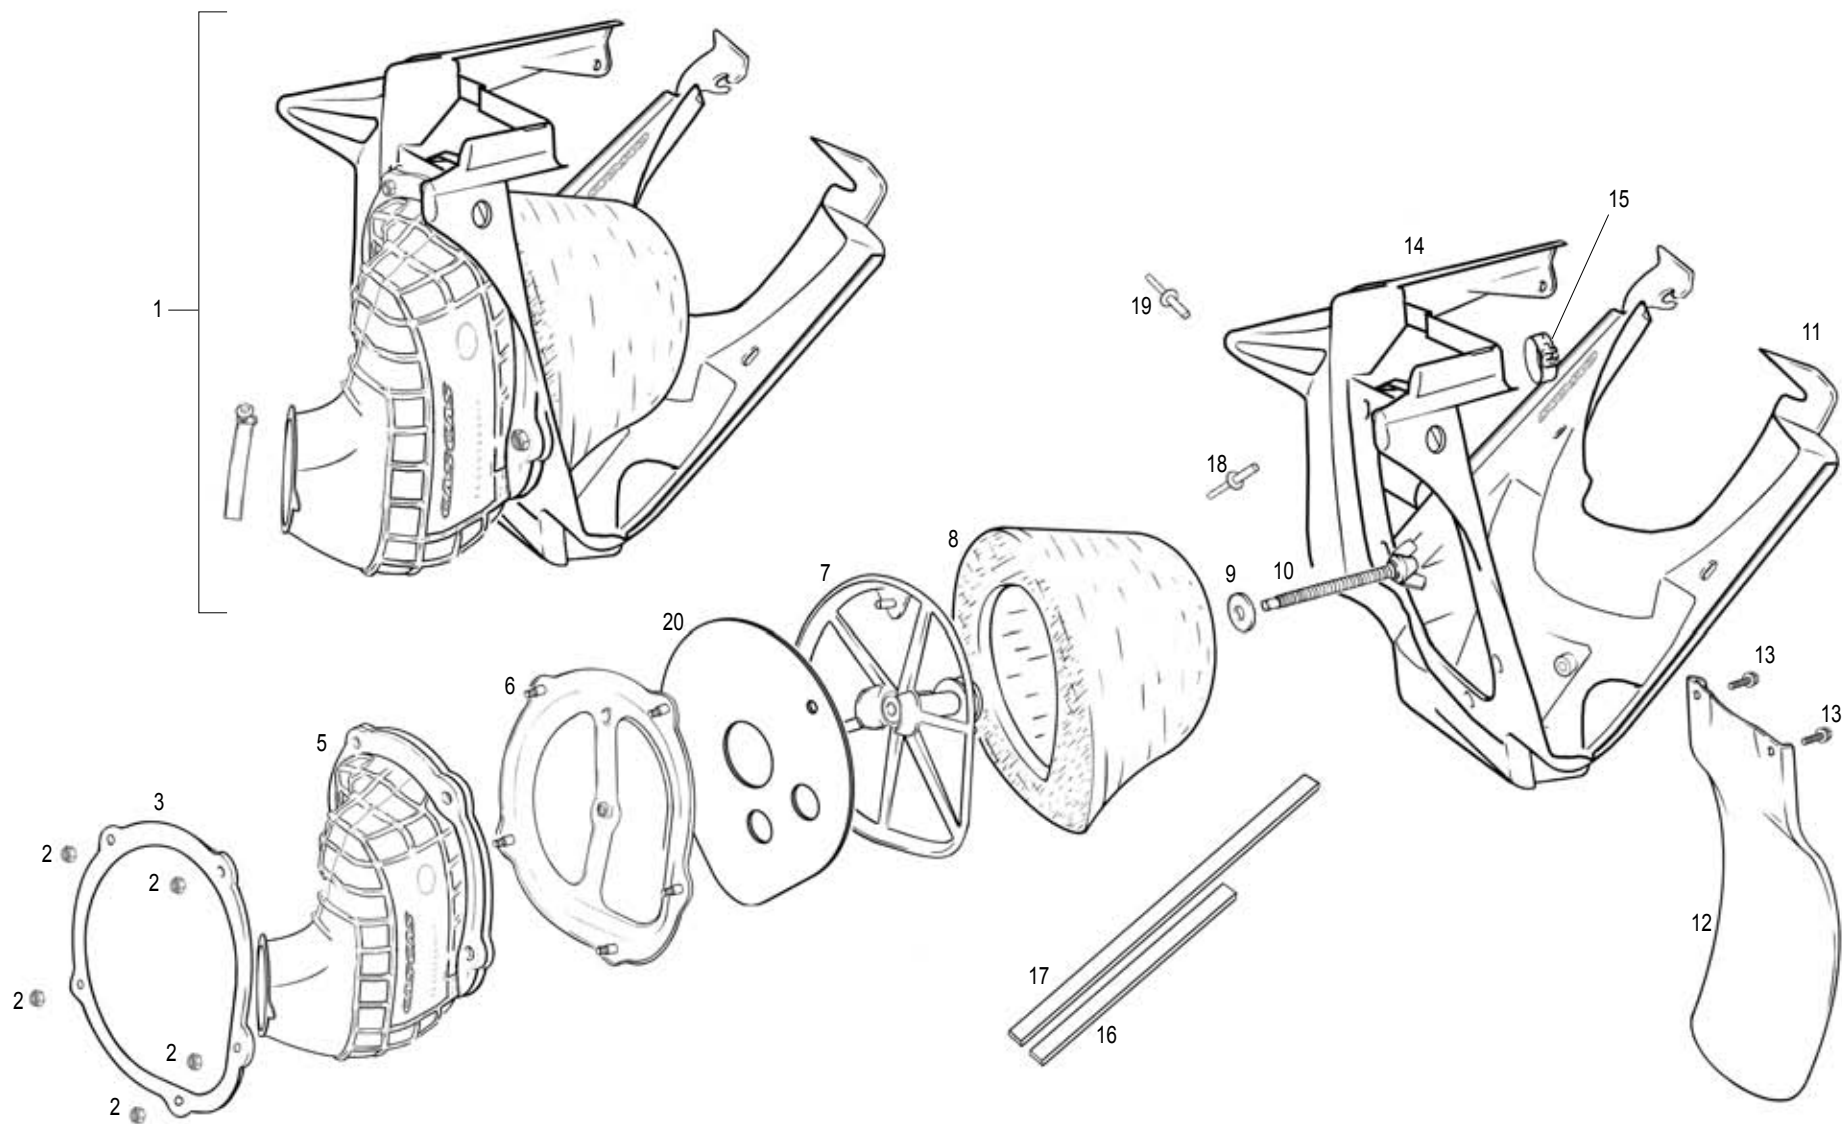

Nº	DESCRIPCIÓN / DESCRIPTION	125 / 200 / 250 / 300	Cant.
1	CTO. CAJA FILTRO / AIR FILTER BOX SET	BE250228001	1
2	TUERCA M5 CON ARANDELA / M5 NUT WITH WASHER	T2105000	5
3	PLATINA SOPORTE JAULA FILTRO / FILTER CARRIER SUPPORT	BE25628021	1
4	ABRAZADERA 50-70/9 / CLAMP	BE250328033	1
5	GOMA TUBERA CAJA FILTRO / AIR FILTER BOX RUBBER	BE250128017	1
6	PLATINA SOPORTE JAULA FILTRO INTERIOR / INNER FILTER CARRIER SUPPORT	BE25628020	1
7	JAULA FILTRO AIRE / AIR FILTER CARRIER	BE25628002	1
8	FILTRO AIRE / AIR FILTER	BE250128000	1
9	ARANDELA PLANA 6X16X1,5 / 6X16X1.5 PLAIN WASHER	T4006016	1
10	VARILLA PALOMA FILTRO / FILTER BOLT	BE25628003	1
11	SEMI-CAJA ESPUMA FILTRO / AIR FILTER SEMI-BOX	BE250128016	1
12	PROTECTOR SUSPENSIÓN TRASERA / REAR SHOCK ABSORBER PROTECTOR	BE25620008	1
13	TORNILLO ESPECIAL 6X20 / 6X20 SPECIAL SCREW	T0606020	2
14	SEMI-CAJA TUBERA FILTRO / AIR FILTER FOAM SEMI-BOX	BE250128015	1
15	ABRAZADERA COBRA 20 / COBRA CLAMP 20	L200045	1
16	TIRA ADHESIVA 118 MM CAJA FILTRO / 118 MM. AIR FILTER BOX STICKER	BE250128029	1
17	TIRA ADHESIVA 180 MM CAJA FILTRO / 180 MM. AIR FILTER BOX STICKER	BE250128030	1
18	REMACHE 4X12 ALUMÍNIO / ALUMINIUM RIVET	T4504012	4
19	REMACHE 4X18 / 4X18 RIVET	T4504018	1
20	RESTRICTOR AIRE CAJA FILTRO / FILTER BOX AIR RESTRICTOR	BE250328014	1