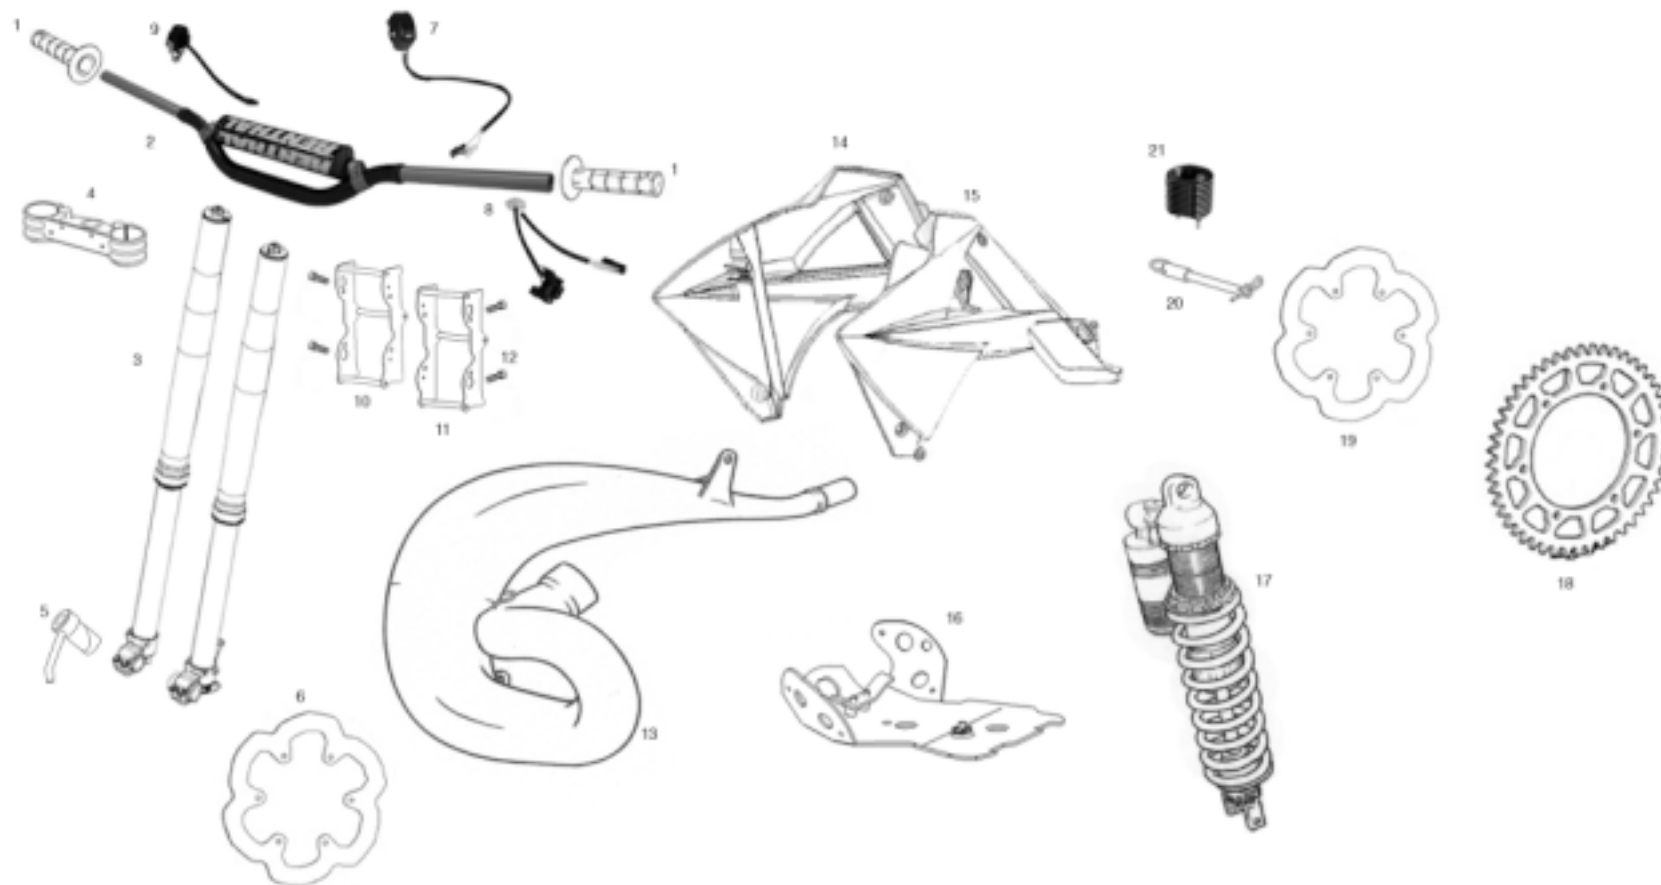

Nº	DESCRIPCION / DESCRIPTION	125cc	200cc	250cc	300cc	Cant.
1	JUEGO EMPUÑADURA NEGRA-ROJA / BLACK-RED GRIP SET			BE26100N3010		1
2	MANILLAR RACING / RACING HANDLEBAR			BE25000R2510		1
3	ENDURO. SUSPENSION DELANTERA SIX DAYS / ENDURO. SIX DAYS FRONT FORK	BE20000S1211	BE20000S1211	BE20000S2511	BE20000S2511	1
3	CROSS COUNTRY. SUSPENSION DELANTERA SIX DAYS / CROSS COUNTRY. SIX DAYS FRONT FORK	BE20000S1211	BE20000S1211	BFS20001CT2510	BFS20001CT2510	1
4	CROSS COUNTRY. BRIDA INFERIOR SUSPENSION DEL. / CROSS COUNTRY. LOWER CLAMP	-----	-----	BE210001210	BE210001210	1
5	TIRADOR EJE DELANTERO / FRONT AXLE PULLER			BE536002511		1
6	DISCO FRENO DELANTERO WAVE / WAVE FRONT BRAKE DISC			BE520002509		1
7	INTERRUPTOR LUZ RACING / RACING LIGHT SWITCH			EE602002511		1
8	ALARGO LUCES RACING / RACING LIGHT CABLE EXTENSION			EE100152509		1
9	BOTON DE PARO / STOP BUTTON			BC250334055		1
10	PROTECTOR RADIADOR ALUMINIO DERECHO / ALUMINIUM RIGHT RADIATOR PROTECTOR			BE73100S2511		1
11	PROTECTOR RADIADOR ALUMINIO IZQUIERDO / ALUMINIUM LEFT RADIATOR PROTECTOR			BE73110S2511		1
12	TORNILLO ALLEN M6X25 / SCREW M6X25			T0306025		4
13	TUBO ESCAPE INOXIDABLE / STAINLESS STEEL EXHAUST	-----	-----	BE85000R2511		1
14	TAPA RADIADOR DERECHA BLANCA / WHITE RIGHT SPOILER			BE91500BL2510		1
15	TAPA RADIADOR IZQUIERDA BLANCA / WHITE LEFT SPOILER			BE92000BL2510		2
16	PROTECTOR CARTER ENVOLVENTE ALUMINIO / ALUMINIUM SKID PLATE	BE11500S1211	BE11500S2511	BE11500S2511	BE11500S2511	1
17	AMORTIGUADOR RACING ÖHLINS 888 / ÖHLINS 888 RACING SHOCK ABSORBER			BE30000R2509		1
18	CORONA Z-48 STEALTH ROJA / RED REAR SPROKET Z-48 STEALTH			BE57048R2508		1
19	DISCO FRENO TRASERO WAVE / WAVE REAR BRAKE DISC			BE570002509		1
20	PASADOR PASTILLAS PINZA FRENO TRASERO / REAR PADS PIN			BE575902511		1
21	KIT INTERCOOLER BOMBA FRENO TRASERO / INTERCOOLER FOR REAR BRAKE PUMP			BE250610016R		1

GAS GAS