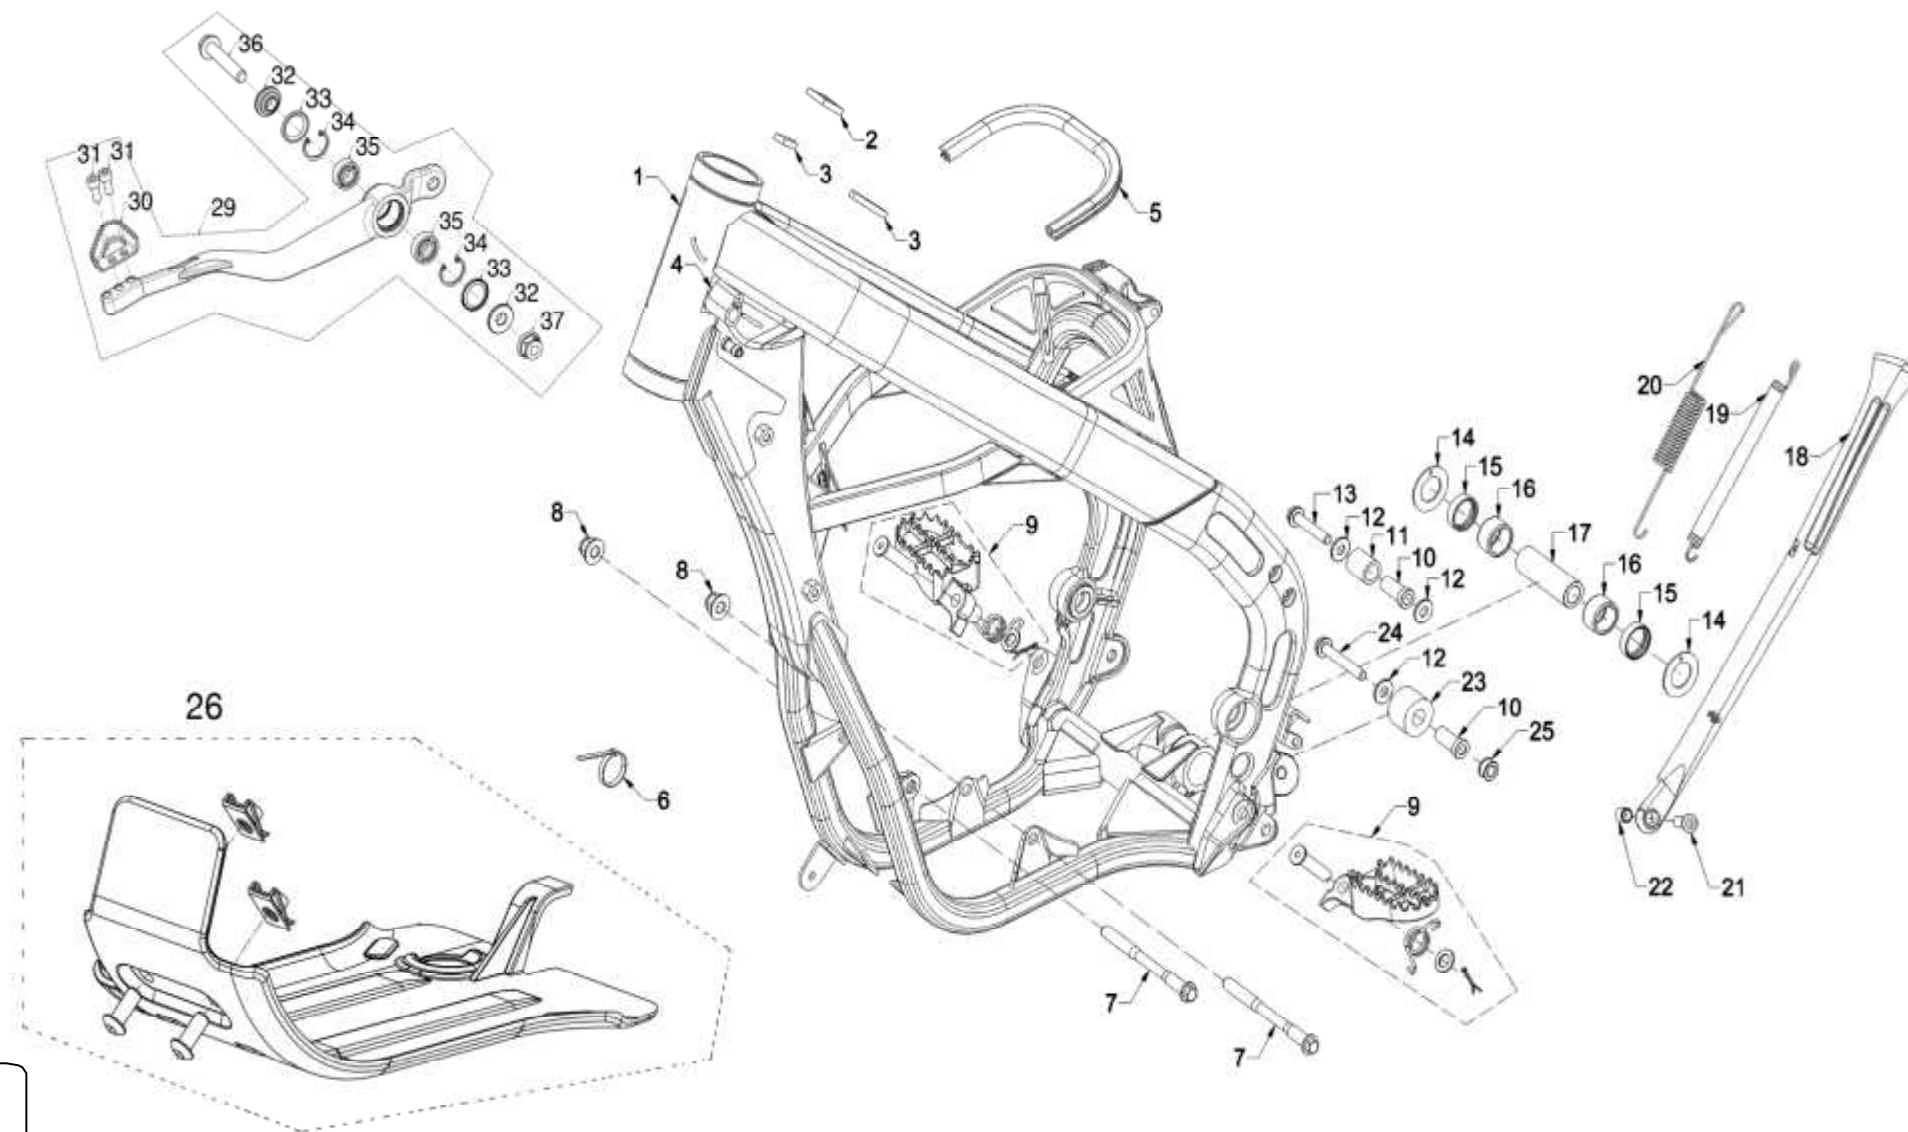

Nº	DESCRIPCION / DESCRIPTION	250/300	Cant
1	CHASIS ROJO 2012 / FRAME RED 2012	BE10000013012	1
2	CUADRADO GOMA ADHESIVA / ADHESIVE RUBBER SQUARE	BE10000303012	1
3	TIRA GOMA ADHESIVA / ADHESIVE RUBBER STRIP	BE10000313012	2
4	CLAUSOR / STEERING LOCK	BT280210075	1
5	BURLETE / RUBBER SEAM	BE10000563012	1
6	BRIDA 4.8 X 20 / STRAP 4.8 X 20	BE25634009	2
7	TORNILLO M10 X 118	T0210118	2
8	TUERCA M10 X 125 / NUT M10 X 125	T3110002	2
9	CONJUNTO ESTRIBOS / FOOTREST ASSY	BE10000223012	1
10	CASQUILLO / BUSH	BE25612016	2
11	RODILLO / ROLLER	BE25610014	1
12	ARANDELA D8 / WASHER D8	T4008020	3
13	TORNILLO M8 X 45 / SCREW M8 X 45	T0208045	1
14	ARANDELA IGLIDUR / WASHER IGLIDUR	T4003822	2
15	RETEN D28 / SEAL D28	BE32025N3011	2
16	JAULA DE AGUJAS / NEEDLE BEARING	BE25614010	2
17	EJE / AXLE	BE32020N3011	1
18	CABALLETE / SIDE STAND	BE10000323012	1
19	MUELLE INTERNO CABALLETE / INNER SPRING FOR SIDE STAND	BE10000523012	1
20	MUELLE EXTERNO CABALLETE / OUTER SPRING FOR SIDE STAND	BE250510039	1
21	TORNILLO M8 X 30 / SCREW M8 X 30	T0508030	1
22	CASQUILLO ACERO / STEEL BUSH	T90081110015C	1
23	RODILLO / ROLLER	BE25610032	1
24	TORNILLO M8 X 55 / SCREW M8 X 55	T0208055	1
25	DISTANCIADOR / SPACER	BE250714036	1
26	PROTECTOR CARTER RACING 2012 / RACING SKID PLATE 2012	BE90000393012	1
27	DELIVERADAMENTE EN BLANCO / DELIVERATELY BLANK		
28	DELIVERADAMENTE EN BLANCO / DELIVERATELY BLANK		
29	CONJUNTO PEDAL FRENO TRASERO / REAR BRAKE LEVER ASSY	BE15000003012	1
30	PUNTERA PEDAL FRENO TRASERO / STEP PLATER FOR REAR BRAKE LEVER	BE130102510	1
31	TORNILLO ALLEN M5 X 12 / ALLEN SCREW M5 X 12	T0305012	2
32	CASQUILLO / BUSH	B15000023012	2

GASGAS

Chasis 4