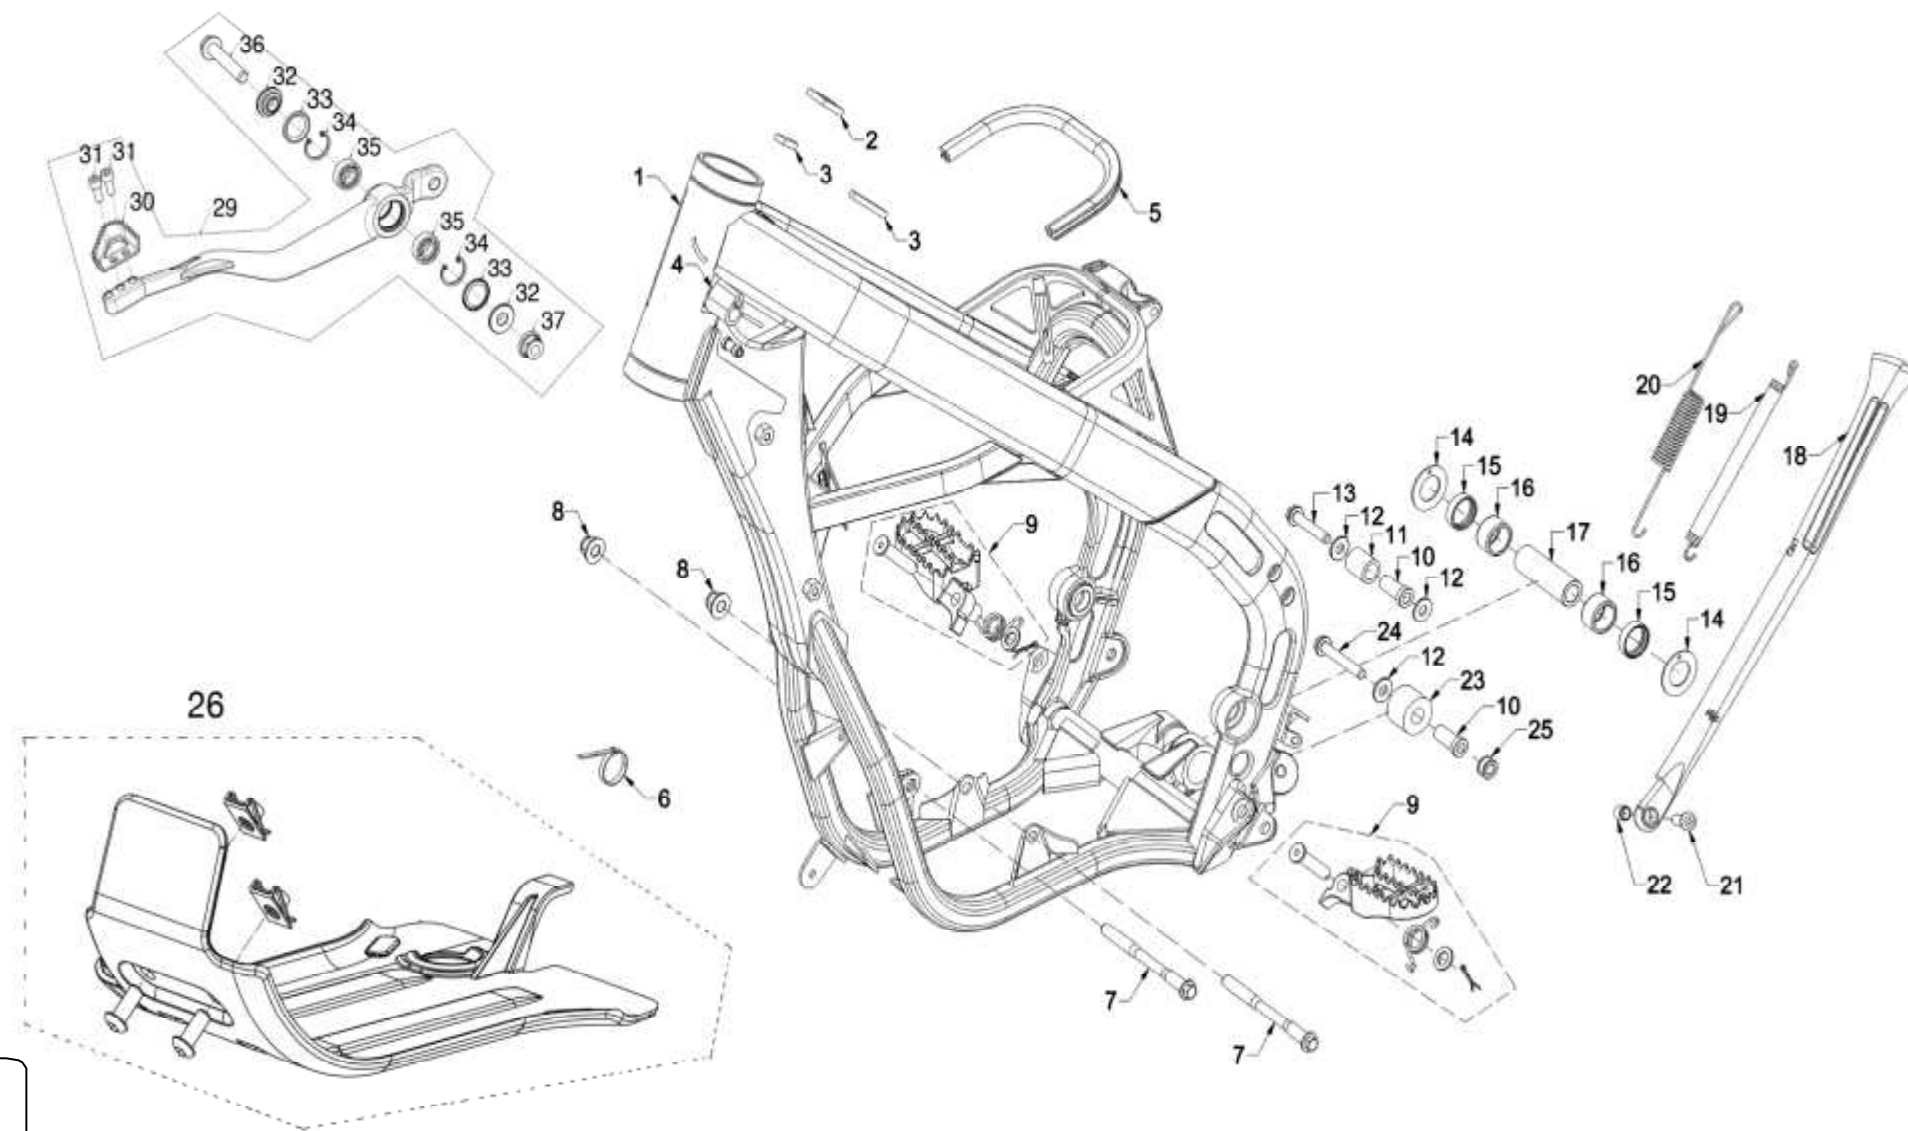

Nº	DESCRIPCION / DESCRIPTION	250/300	Cant
1	CHASIS ROJO 2012 / FRAME RED 2012	BE10000013012	1
2	CUADRADO GOMA ADHESIVA / ADHESIVE RUBBER SQUARE	BE10000303012	1
3	TIRA GOMA ADHESIVA / ADHESIVE RUBBER STRIP	BE10000313012	2
4	CLAUSOR / STEERING LOCK	BT280210075	1
5	BURLETE / RUBBER SEAM	BE10000563012	1
6	BRIDA 4.8 X 20 / STRAP 4.8 X 20	BE25634009	2
7	TORNILLO M10 X 118	T0210118	2
8	TUERCA M10 X 125 / NUT M10 X 125	T3110002	2
9	CONJUNTO ESTRIBOS / FOOTREST ASSY	BE10000223012	1
10	CASQUILLO / BUSH	BE25612016	2
11	RODILLO / ROLLER	BE25610014	1
12	ARANDELA D8 / WASHER D8	T4008020	3
13	TORNILLO M8 X 45 / SCREW M8 X 45	T0208045	1
14	ARANDELA IGLIDUR / WASHER IGLIDUR	T4003822	2
15	RETEN D28 / SEAL D28	BE32025N3011	2
16	JAULA DE AGUJAS / NEEDLE BEARING	BE25614010	2
17	EJE / AXLE	BE32020N3011	1
18	CABALLETE / SIDE STAND	BE10000323012	1
19	MUELLE INTERNO CABALLETE / INNER SPRING FOR SIDE STAND	BE10000523012	1
20	MUELLE EXTERNO CABALLETE / OUTER SPRING FOR SIDE STAND	BE250510039	1
21	TORNILLO M8 X 30 / SCREW M8 X 30	T0508030	1
22	CASQUILLO ACERO / STEEL BUSH	T90081110015C	1
23	RODILLO / ROLLER	BE25610032	1
24	TORNILLO M8 X 55 / SCREW M8 X 55	T0208055	1
25	DISTANCIADOR / SPACER	BE250714036	1
26	PROTECTOR CARTER RACING 2012 / RACING SKID PLATE 2012	BE90000393012	1
27	DELIVERADAMENTE EN BLANCO / DELIVERATELY BLANK		
28	DELIVERADAMENTE EN BLANCO / DELIVERATELY BLANK		
29	CONJUNTO PEDAL FRENO TRASERO / REAR BRAKE LEVER ASSY	BE15000003012	1
30	PUNTERA PEDAL FRENO TRASERO / STEP PLATER FOR REAR BRAKE LEVER	BE130102510	1
31	TORNILLO ALLEN M5 X 12 / ALLEN SCREW M5 X 12	T0305012	2
32	CASQUILLO / BUSH	B15000023012	2

GASGAS

Chasis 4