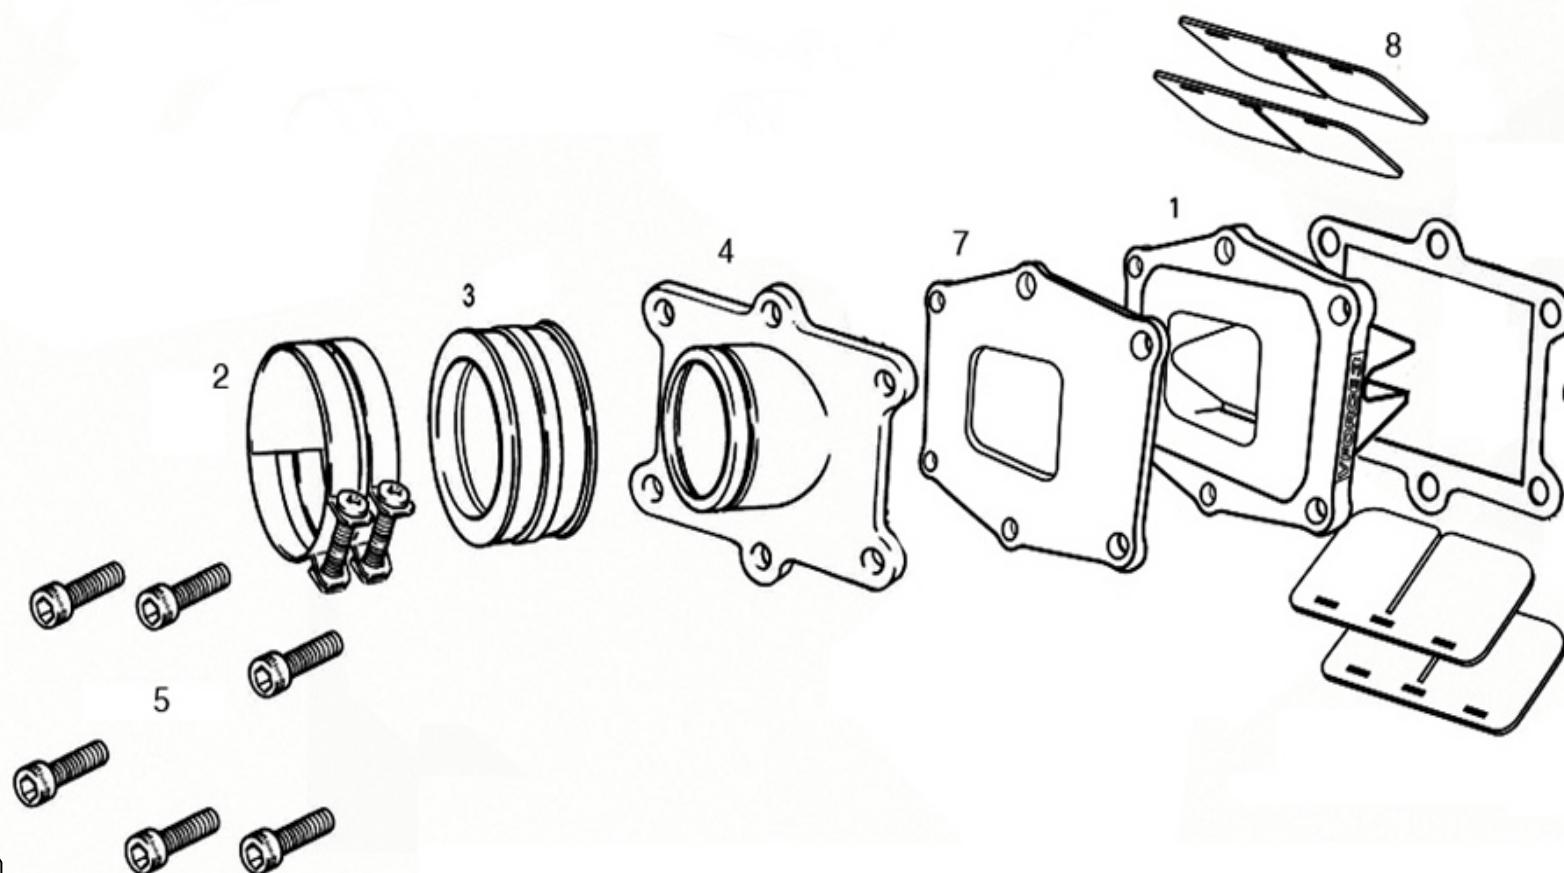

Nº	DESCRIPCION / DESCRIPTION	250/300	Cant.
1	CTO. PALANCA VARILLA / STICK LEVER SET	ME73000CT3010	1
2	ARANDELA 5X12X1,5 / WASHER 5X12X1,5	T4005012	2
3	TUERCA AUTOBLOCANTE M5 / SELF-LOCKING NUT M5	T2105000	1
4	EJE PALANCA CENTRÍFUGO / IMPELLER LEVER AXLE	ME25616011	1
5	ALLEN 5X6 / ALLEN BOLT 5X6	T0305006	1
6	PALANCA SALIDA CENTRÍFUGO / IMPELLER OUTER LEVER	ME25616009	1
7	AGUJA 4X15,8 VÁLVULA ESCAPE / EXHAUST VALVE NEEDLE 4X15.8	ME25616037	1
8	ALLEN 6X50 / ALLEN BOLT 6X50	T0306050	1
9	SOPORTE EJE MANDO VÁLVULA / VALVE AXIS SUPPORT	ME25616025	1
10	ALLEN 6X35 / ALLEN BOLT 6X35	T0306035	1
11	SEEGER DIN.6799E7 / SEEGER DIN6799E7	ME25616024	2
12	RODA EJE CENTRÍFUGO Y BOMBA / WATER PUMP AXIS BEARING	ME25616032	2
13	RODILLO 3X14 BOMBA AGUA CENTRÍFUGO / IMPELLER WATER PUMP NEEDLE 3X14	ME25616028	3
14	PIÑÓN BOMBA AGUA / WATER PUMP PINION	ME25610005	1
15	VOL. REGL. M VALV. ESC 31,5X22,5X0,2 / WASHER EXHAUST VALVE 31.5X22.5X0.2	ME25616076	2
17	MUELLE CENTRÍFUGO VÁLVULA ESCAPE 99 / EXHAUST VALVE SPRING 99	ME25916026	1
18	ARANDELA CENTRAJE MUELLE CENTRÍFUGO / IMPELLER SPRING WASHER	ME25616029	1
19	JAULA AGUJA VÁLVULA ESCAPE / EXHAUST VALVE NEEDLES BEARING	ME25632046	2
20	PLACA AGUJA RODAMIENTO BOLET Y VÁLVULA ESCAPE / PLAIN WASHER	ME25632016	2
21	SEPARADOR COJINETE CENTRÍFUGO / SPACER	ME25616008	1
22	CAMPANA CENTRÍFUGO / IMPELLER CAP	ME25616007	1
23	EJE CENTRÍFUGO / IMPELLER AXLE	ME25616005	1
24	BOLA CENTRÍFUGO EMB. DE 8M/M / IMPELLER BALLS 8MM	ME25616033	6
25	TÓRICA 6X2 EJE CENTRAJE VÁLVULA ESCAPE / O'RING 6X2	ME25616045	1
26	ESTRELLA CENTRÍFUGO 6 BOLAS / 6-BALL RETAINER	ME25916006	1
27	EJE PIÑÓN BOMBA AGUA / WATER PUMP PINION AXIS	ME25610006	1
28	RODAMIENTO BOMBA AGUA / WATER PUMP BEARING	ME25610010	1
29	SEEGER INT. 26 BOMBA AGUA / WATER PUMP SEEGER 26	ME25636065	1
30	RETÉN BOMBA AGUA / WATER PUMP SEAL	ME25610011	1
31	TURBINA BOMBA AGUA / WATER PUMP IMPELLER	ME25610007	1
32	PIÑÓN CENTRÍFUGO / IMPELLER PINION	ME580012511	1
33	ULS 6X16 PL. PRIM, GUAR, FIL. / ULS BOLT 6X16	T0506016	1
34	ARANDELA 25,8X17,5X05 BOMBA AGUA / WASHER 25,8X17,5X05 WATER PUMP	M03625000	1
35	CENTRÍFUGO COMPLETO / IMPELLER SET	ME250416005CT	1

GASGAS

Motor 2

250cc. / 300cc.