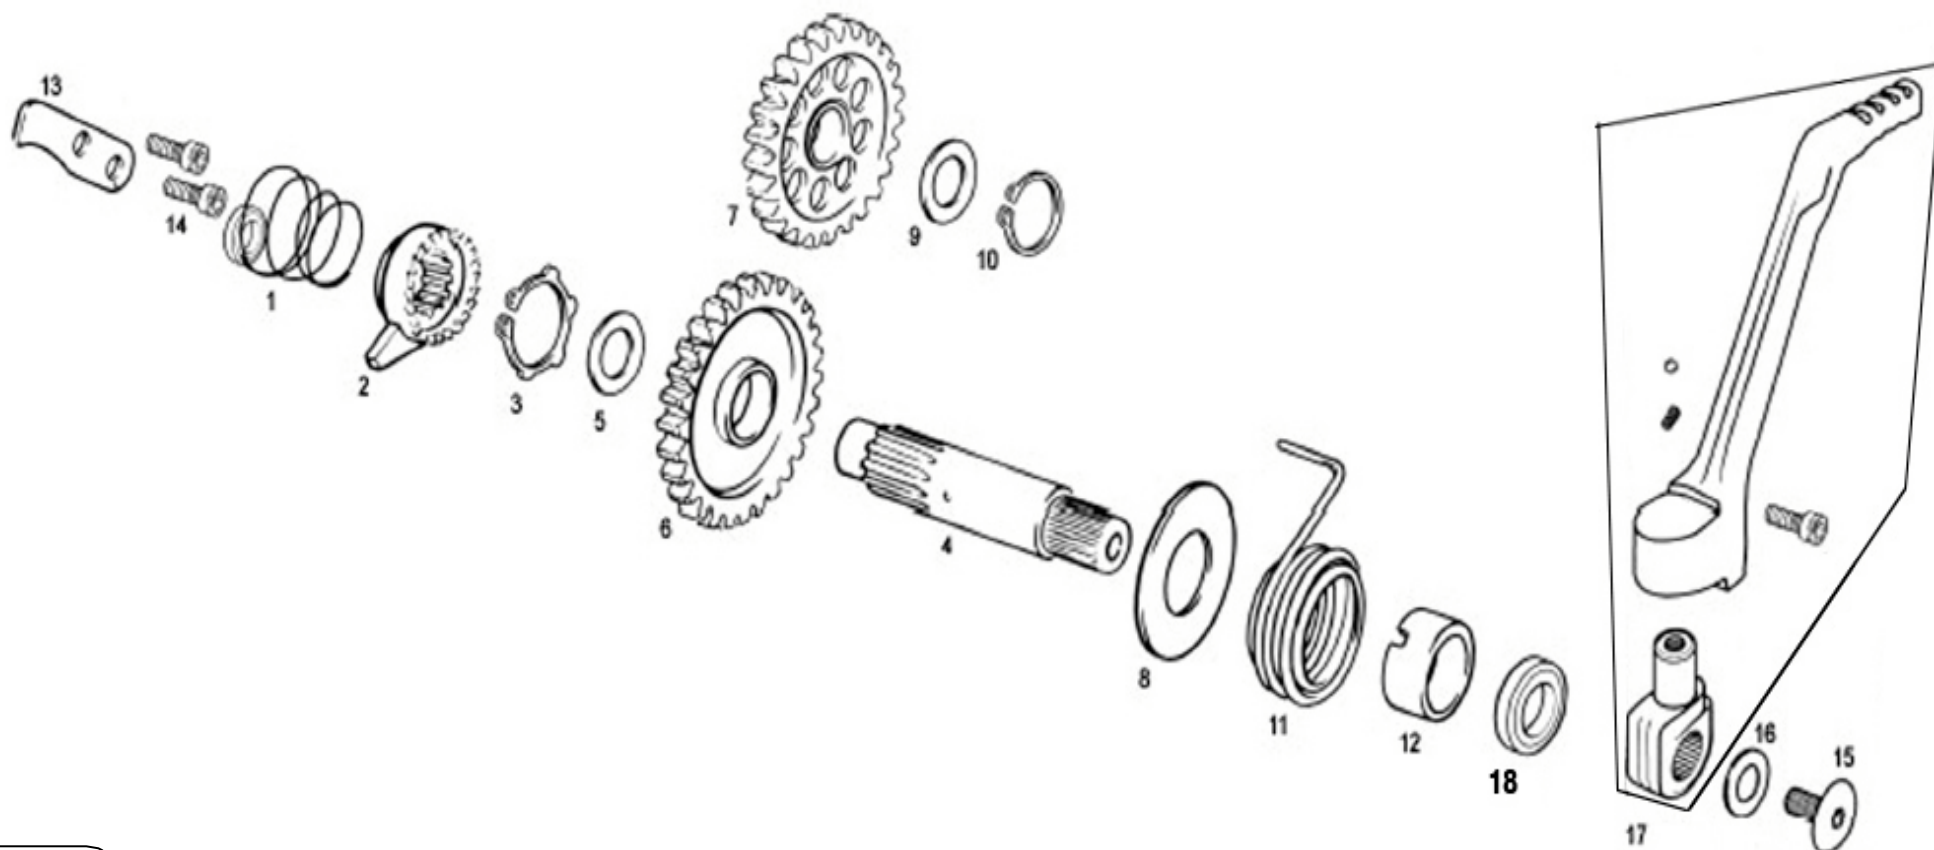

CTO. PEDAL ARRANQUE
KICKSTART ASSY

GASGAS

ECI 2012

250cc. / 300cc.

1