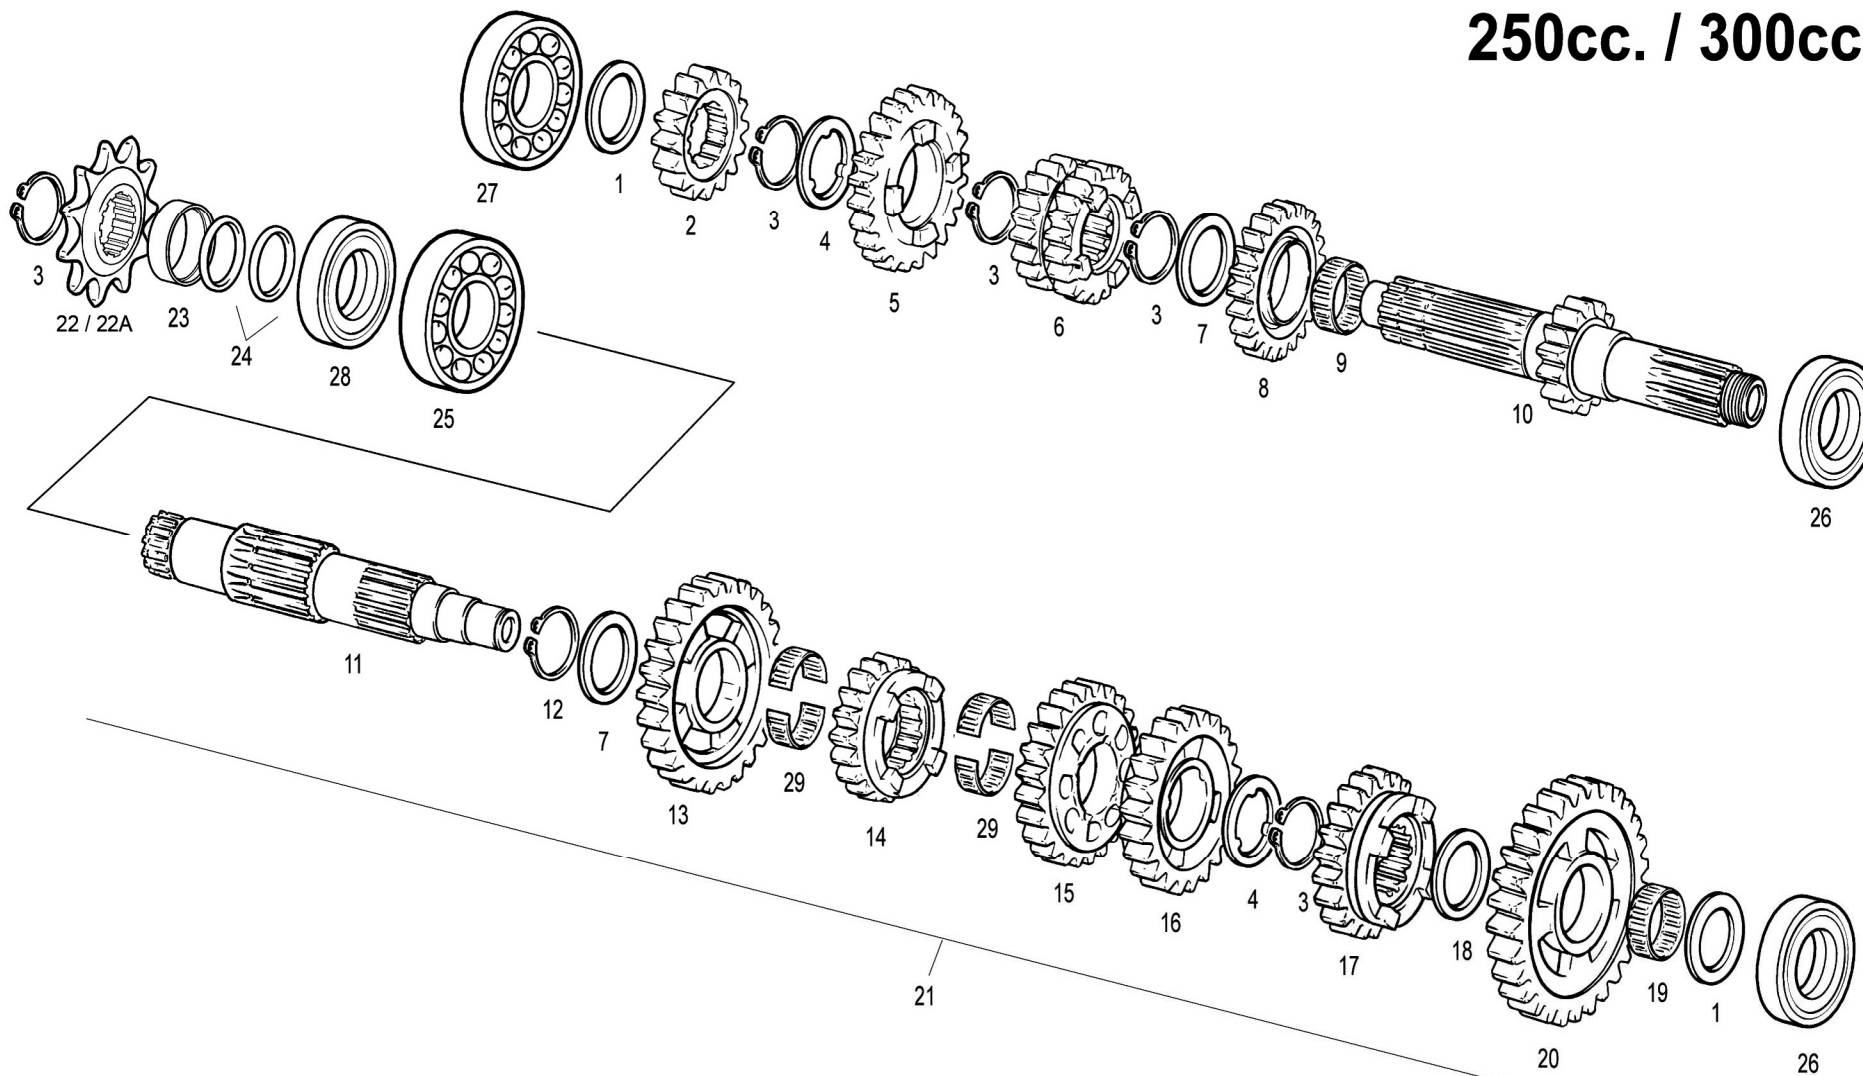

250cc. / 300cc.

Nº	DESCRIPCION / DESCRIPTION	250/300	Cant
1	ARANDELA 18X31,5X0,7 CAMBIO / SHIFT WASHER 18X31.5X0.7	ME25636014	2
2	PIÑÓN PRIMARIO II / PRIMARY GEAR II	ME25636071	1
3	CIRCLIP D.25 DIN 471 REBAJADO / CIRCLIP DIN 471	ME25936084	5
4	ARANDELA 31,5X1 ESTRIADA / LOCK WASHER 31.5X1	ME25636091	2
5	PIÑÓN PRIMARIO VI / PRIMARY GEAR VI	ME25636074	1
6	PIÑÓN PRIMARIO III Y IV / PRIMARY GEAR III & IV	ME25636072	1
7	ARANDELA 25,2X31,5X1 CAMBIO / SHIFT WASHER 25.2X31.5X1	ME25636017	2
8	PIÑÓN PRIMARIO V / PRIMARY GEAR V	ME25636073	1
9	COJINETE AGUJAS K25-29-10 / NEEDLES BEARING K25-29-10	M02616000	1
10	EJE PRIMARIO I / PRIMARY AXIS GEAR I	ME25636070	1
11	EJE SECUNDARIO / SECONDARY AXIS	ME410002508	1
12	CIRCLIP D.25 DIN.983 / CIRCLIP D.25 DIN	ME25636095	1
13	PIÑÓN SECUNDARIO II / SECONDARY GEAR II	ME25636077	1
14	PIÑÓN SECUNDARIO VI / SECONDARY GEAR VI	ME250136081	1
15	PIÑÓN SECUNDARIO III / SECONDARY GEAR III	ME25636078	1
16	PIÑÓN SECUNDARIO IV / SECONDARY GEAR IV	ME25636079	1
17	PIÑÓN SECUNDARIO V / SECONDARY GEAR V	ME25636080	1
18	ARANDELA 20,8X29X1 CAMBIO / SHIFT WASHER 20.8X29X1	ME25636016	1
19	ROD. AGUJ. K20X24X10 / NEEDLES BEARING K20X24X10	ME25636059	1
20	PIÑÓN SECUNDARIO I / SECONDARY GEAR I	ME25636076	1
21	GRUPO CAMBIO COMPLETO / SHIFT GEAR SET	ME40000CT2508	1
22	PIÑÓN SALIDA Z.13 / OUTER SPROCKET Z13	ME25636025	1
22A	PIÑÓN SALIDA Z.12 / OUTER SPROCKET Z12	MF25836025	1
23	DOLLA RETÉN SALIDA CAMBIO / SHIFHT SEAL	ME25636046	1
24	TÓRICA 25X2 NBR PIÑ.SAL. / O'RING 25X2 NBR	ME25632025	2
25	RODAMIENTO CAMBIO 6305 / SHIFT BEARING 6305	ME25636058	1
26	RODAMIENTO CAMBIO 6203 / SHIFT BEARING 6203	ME25636057	2
27	RODAMIENTO CAMBIO 6205ZC3E / SHIFT BEARING 6205ZC3E	ME250136056	1
28	RETÉN / SEAL	ME25636024	1
29	JAULA AGUJAS KD22X25X9,8 / KD22X25X9,8 NEEDLES BEARING	ME250236102	2

GASGAS

Motor 10