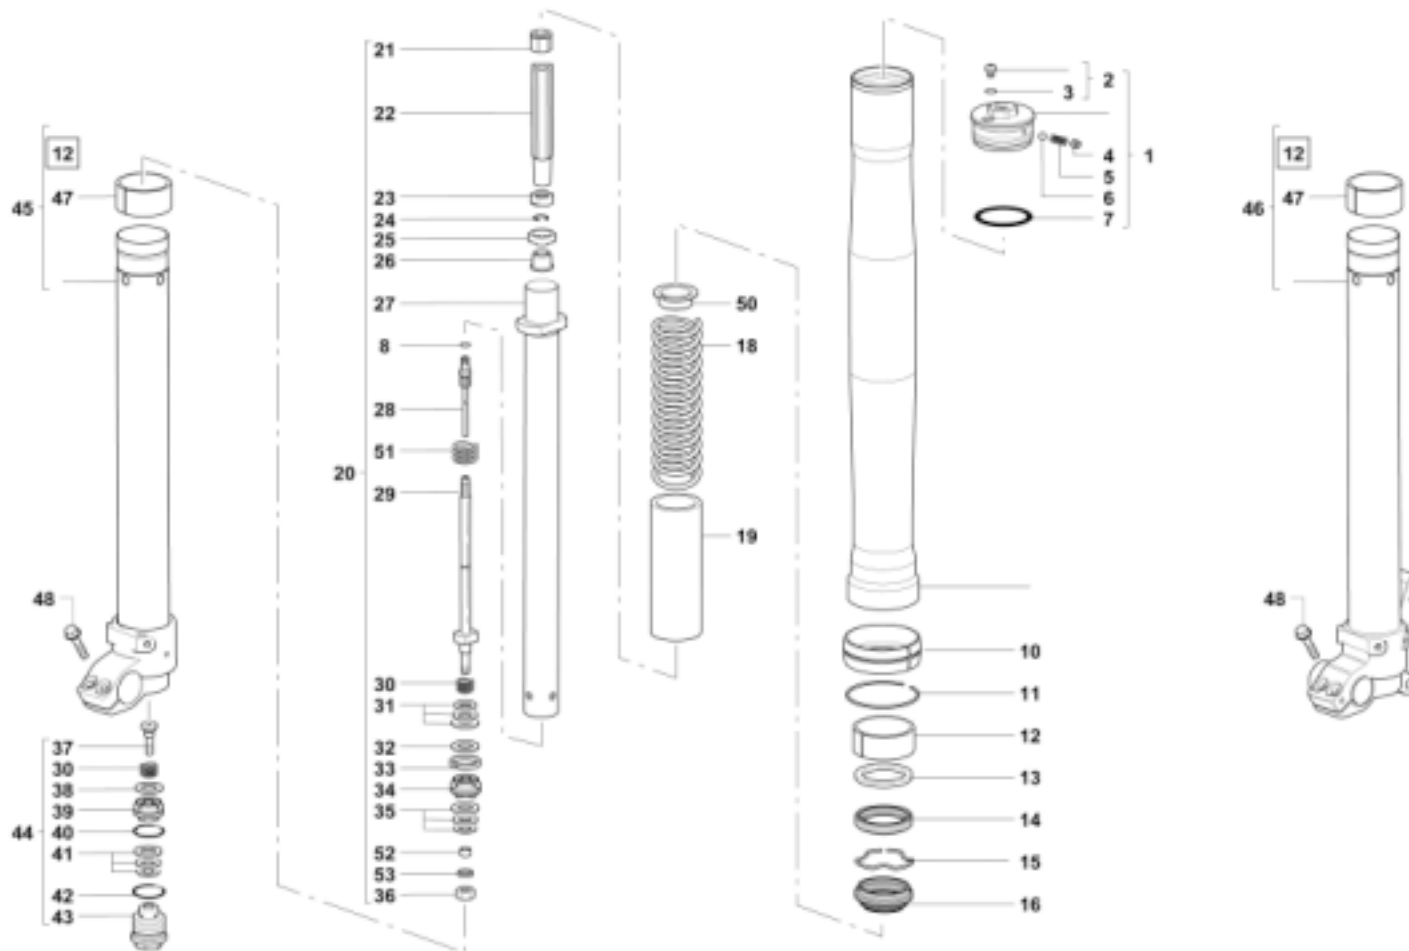

HORQUILLA DELANTERA
FRONT FORK

GASGAS

EC/ 2013

N°	DESCRIPCION / DESCRIPTION	250	Cant.
1	DIAM. 45 USD / SPRING PRELOAD	701949/P	2
2	SCREW + OR2015	BE25714103	2
3	OR 2015 (D3.69 S1.78)	BIC060514147	2
7	O-RING	BE250114104	2
8	OR 2012 (D2.57 S1.78)	528217R	2
10	OUTER TUBE PLASTIC PROTECTION	BE250614041	2
11	STOP RING	BE250614042	2
12	OUTER TUBE BUSHING	BE250314131	2
13	RETAINING CUP FORK D.45	BE250114133	2
14	OIL SEAL 45x58x11 GREASED	C240701	2
15	STOP RING	BE25714132	2
16	DUST SEAL WITH INSERT	BE25714131	2
18	FORK SPRINGS 45 SHIVER K,0,42	BE250114268	2
19	TUB. TO PREC. 40x3x25 PVC	5181319/P	2
20	GR. ASTA CPL D45 F/A-F/R 2012-1311298-99	8032227/P	2
21	NUT	521246KR/P	2
22	TUB. TO GUIDAMOLLA L151 (532885)	5181973/P	2
24	STOP RING	BE250114231	2
27	GR. CUST. 45 USD RIC. 1311036	5181968AC/K/R	2
28	GR. ASTA-GRANI-OR	5561087/P	2
29	GR. ASTA-PRIGION.RIC.1311298	309913DU/R	2
33	PISTON RING	BE250114120	2
36	NUT 6MA H6 METABLOC	521131AA/P	2
44	GR. VALVOLA DI FONDO D.45	717235/P	2
45	RH STANCH + DROP OUT + BUSH 45	819322/R	1
46	LH STANCH + DROP OUT + BUSH 45	819323/R	1
47	LOWER BUSH	BE250114128	2
48	VITE TEF M 6x30 SPECIALE	520320PN/P	4

GASGAS

Chasis 15